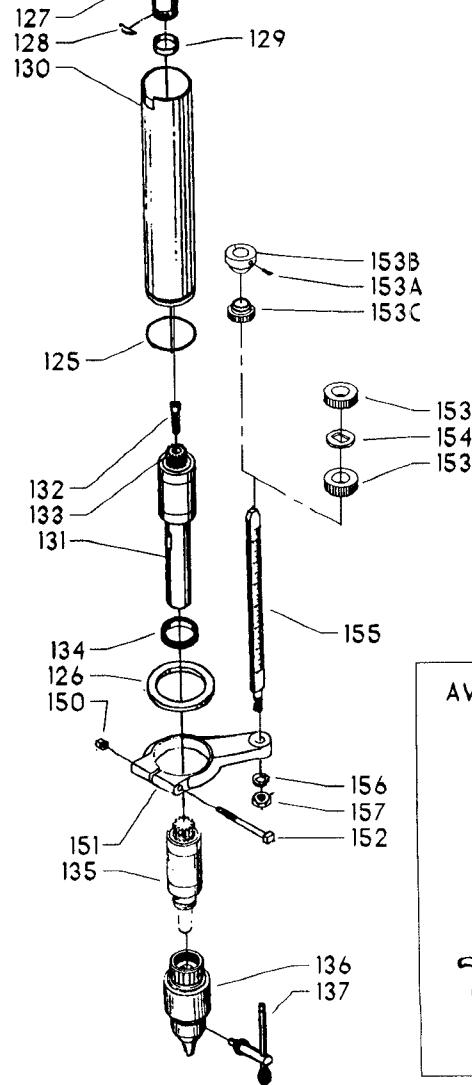

EARLY MODELS ONLY

AVAILABLE AS AN ACCESSORY

Parts List for 17-460 Type 2

Item Number	Part Number	Description	Qty Required
1	000000-00	No Longer Available	1
1	402007520001	WARNING LABEL	1
2	000000-00	No Longer Available	2
3	901021207504S	MACHINE SCREW	1
4	901064502250S	DRIVE SCREW	2
5	402051370001	NAMEPLATE	1
6	000000-00	No Longer Available	2
7	902012101079	LOCK NUT	4
8	489026-00	HEX NUT	4
9	904010101614S	STEEL WASHER	4
10	000000-00	No Longer Available	2
11	901010600626S	CAP SCREW	2
12	902010101300S	HEX NUT	2
13	904010101620S	WASHER	2
14	401043145010	REAR BRACKET	1
15	402070545001	LOWER GUARD	1
16	901020100506	MACHINE SCREW	2
17	401040145007	FRONT BRACKET	1
18	901010600605	CAP SCREW	1
20	000000-00	No Longer Available	1
21	000000-00	No Longer Available	1
21	49-051	V BELT-REPLACES 501	1
22	000000-00	No Longer Available	1
23	901041500206	SET SCREW	1
24	41-825	HS PULY-7/8B-5ST	1
25	901041500206	SET SCREW	1
26	904150131024	RET RING	2

Parts List for 17-460 Type 2

Item Number	Part Number	Description	Qty Required
27	000000-00	No Longer Available	1
28	1200037	MOTOR PLATE ASSY	1
28	1200040	MOTOR PLATE ASSY	1
29	901110200834S	CARRIAGE BOLT	4
30	902030002951	SPEED NUT	4
31	902010205435S	JAM NUT	1
32	1200035	MOTOR PLATE ASSY	1
33	902040101403	WING NUT	1
34	901010600649S	CAP SCREW	2
35	902030002951	SPEED NUT	2
36	904010101620S	WASHER	4
37	904010101620S	WASHER	1
38	902010101300S	HEX NUT	4
40	402073575022	HEAD ASSY	1
41	402070205005	CAP	1
42	000000-00	No Longer Available	1
43	901010603114	CAP SCREW	1
44	000000-00	No Longer Available	2
45	901041900207S	SET SCREW	1
46	000000-00	No Longer Available	1
47	904070105575	WASHER	1
48	000000-00	No Longer Available	1
49	402070515002	COMPOUND GEAR	1
50	000000-00	No Longer Available	1
51	901041500206	SET SCREW	1
52	901202416107	HEX HD SCR	3
53	000000-00	No Longer Available	1