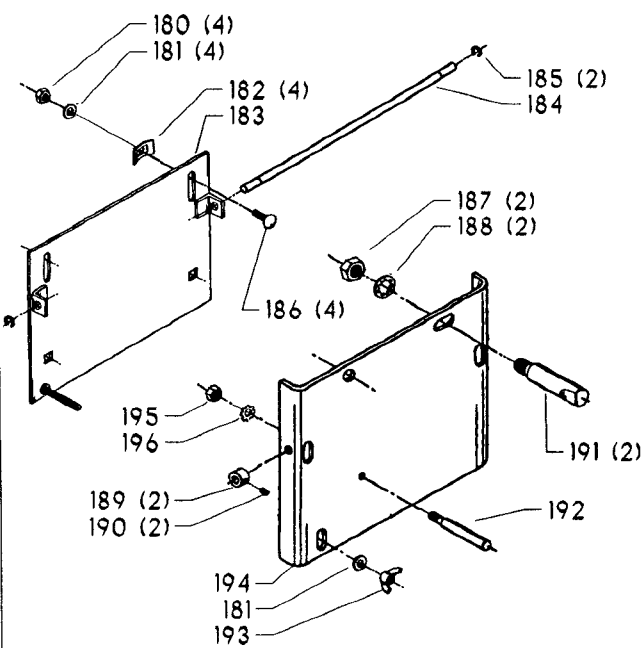

EARLY MODELS ONLY

AVAILABLE AS AN ACCESSORY

Parts List for 17-460 Type 2

Item Number	Part Number	Description	Qty Required
1	000000-00	No Longer Available	1
1	402007520001	WARNING LABEL	1
2	000000-00	No Longer Available	2
3	901021207504S	MACHINE SCREW	1
4	901064502250S	DRIVE SCREW	2
5	402051370001	NAMEPLATE	1
6	000000-00	No Longer Available	2
7	902012101079	LOCK NUT	4
8	489026-00	HEX NUT	4
9	904010101614S	STEEL WASHER	4
10	000000-00	No Longer Available	2
11	901010600626S	CAP SCREW	2
12	902010101300S	HEX NUT	2
13	904010101620S	WASHER	2
14	401043145010	REAR BRACKET	1
15	402070545001	LOWER GUARD	1
16	901020100506	MACHINE SCREW	2
17	401040145007	FRONT BRACKET	1
18	901010600605	CAP SCREW	1
20	000000-00	No Longer Available	1
21	000000-00	No Longer Available	1
21	49-051	V BELT-REPLACES 501	1
22	000000-00	No Longer Available	1
23	901041500206	SET SCREW	1
24	41-825	HS PULY-7/8B-5ST	1
25	901041500206	SET SCREW	1
26	904150131024	RET RING	2

Parts List for 17-460 Type 2

Item Number	Part Number	Description	Qty Required
27	000000-00	No Longer Available	1
28	1200037	MOTOR PLATE ASSY	1
28	1200040	MOTOR PLATE ASSY	1
29	901110200834S	CARRIAGE BOLT	4
30	902030002951	SPEED NUT	4
31	902010205435S	JAM NUT	1
32	1200035	MOTOR PLATE ASSY	1
33	902040101403	WING NUT	1
34	901010600649S	CAP SCREW	2
35	902030002951	SPEED NUT	2
36	904010101620S	WASHER	4
37	904010101620S	WASHER	1
38	902010101300S	HEX NUT	4
40	402073575022	HEAD ASSY	1
41	402070205005	CAP	1
42	000000-00	No Longer Available	1
43	901010603114	CAP SCREW	1
44	000000-00	No Longer Available	2
45	901041900207S	SET SCREW	1
46	000000-00	No Longer Available	1
47	904070105575	WASHER	1
48	000000-00	No Longer Available	1
49	402070515002	COMPOUND GEAR	1
50	000000-00	No Longer Available	1
51	901041500206	SET SCREW	1
52	901202416107	HEX HD SCR	3
53	000000-00	No Longer Available	1