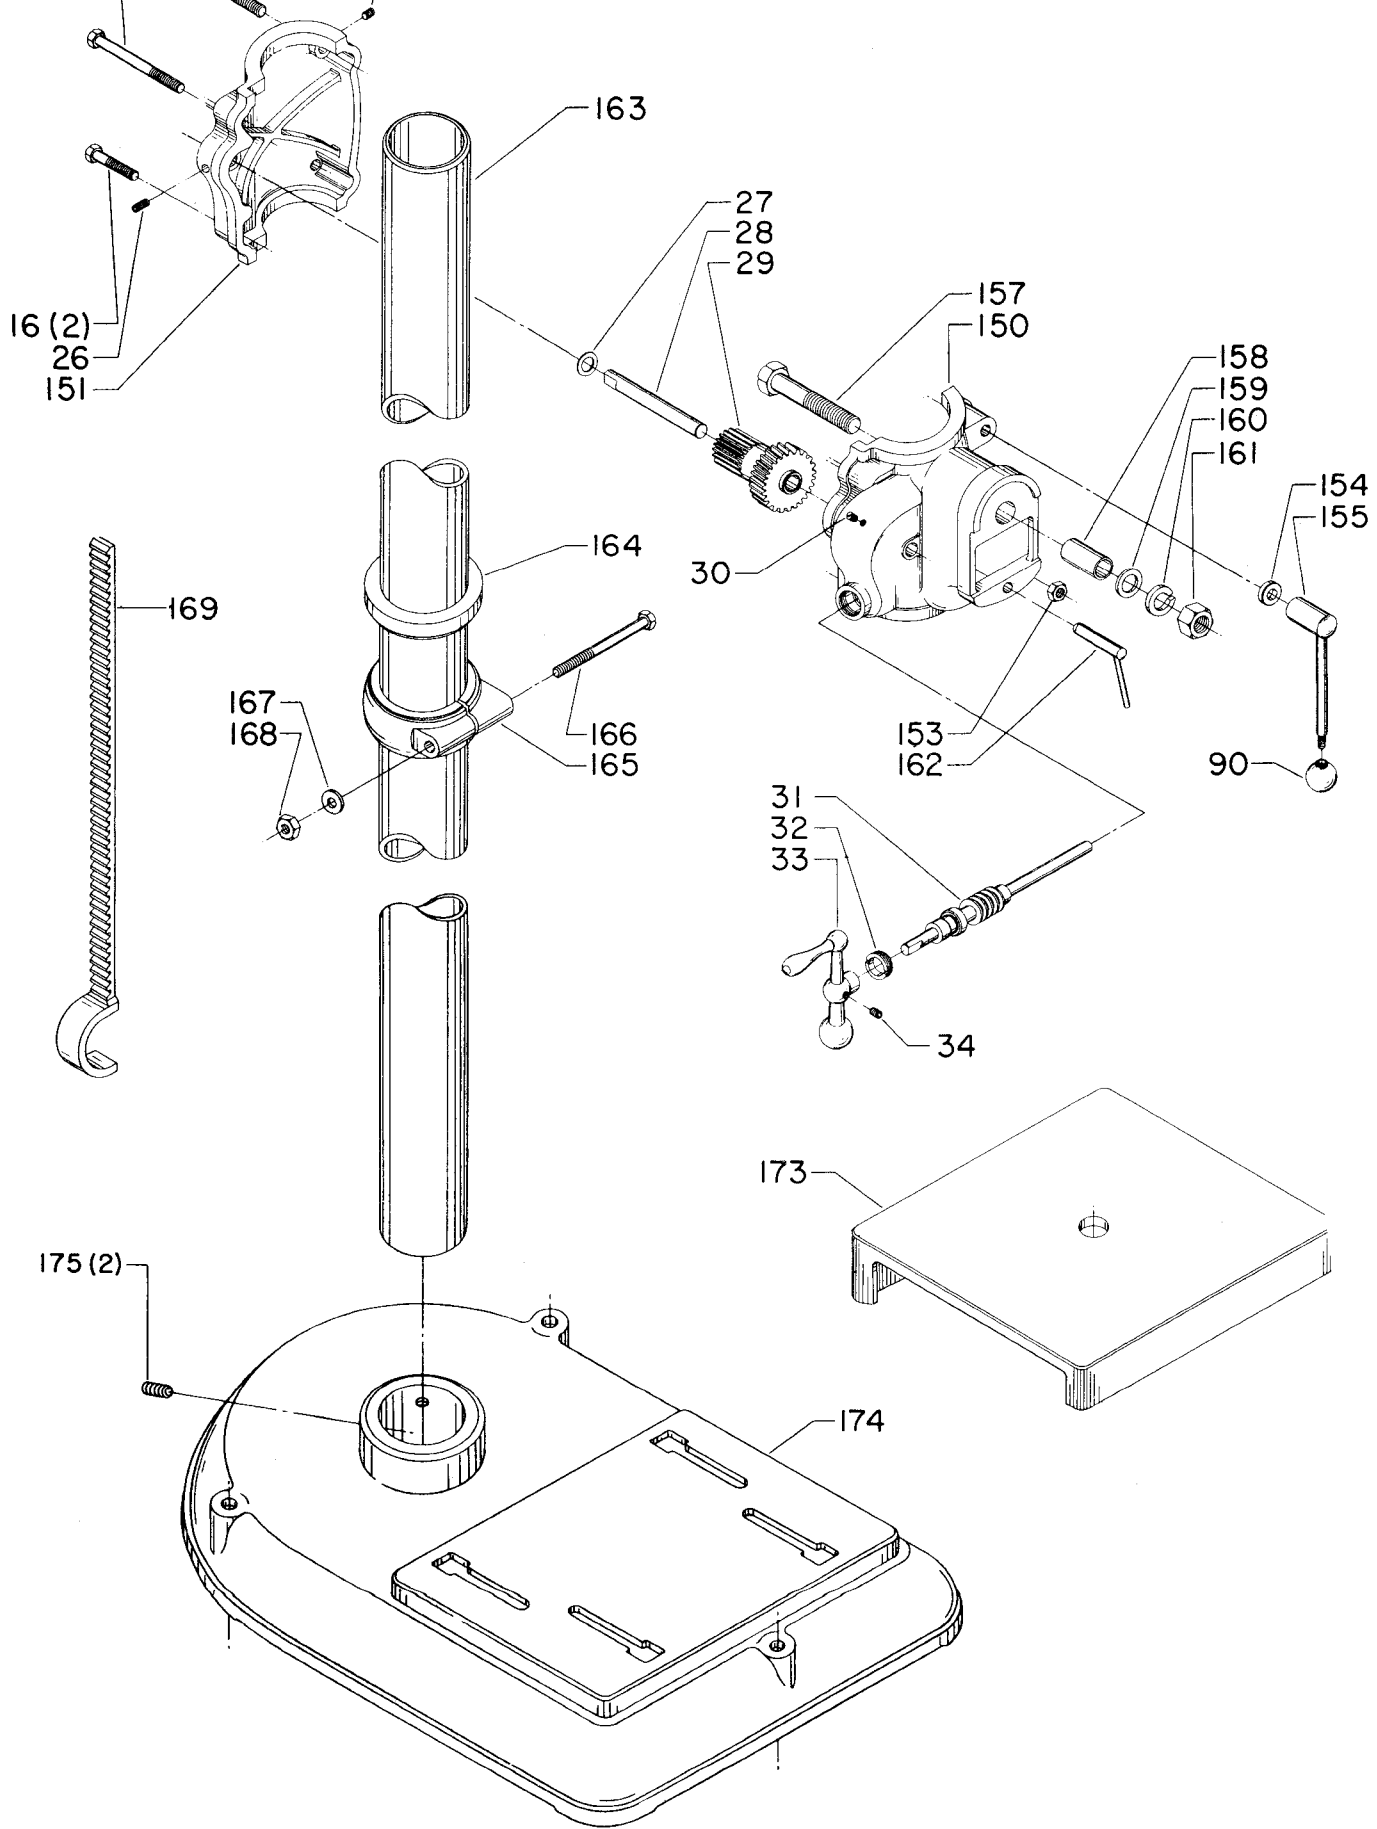

Parts List for 17-606 Type 1

Item Number	Part Number	Description	Qty Required
1	902010101300S	HEX NUT	6
2	904010101620S	WASHER	6
3	902030002951	SPEED NUT	4
4	1200037	MOTOR PLATE ASSY	1
5	000000-00	No Longer Available	1
6	904150117105	RING	2
7	901110200834S	CARRIAGE BOLT	4
8	902010201226S	NUT	2
9	904030201674	LOCKWASHER	2
11	904100213834	Use 426-03-388-0001	2
12	491950-00	SET SCREW	2
13	402070715003	PIN	2
16	000000-00	No Longer Available	2
17	901010600633	CAP SCREW	1
18	901010603114	CAP SCREW	2
19	902010105437	HEX NUT	1
20	000000-00	No Longer Available	1
21	902010201270	NUT	1
23	902040101403	WING NUT	1
24	402070715001	PIN	1
25	000000-00	No Longer Available	1
26	901041900207S	SET SCREW	1
27	904070105575	WASHER	1
28	000000-00	No Longer Available	1
29	402070515002	COMPOUND GEAR	1
31	402054065008	WORM SHAFT	1
32	000000-00	No Longer Available	1

Parts List for 17-606 Type 1

Item Number	Part Number	Description	Qty Required
33	930059914787	BALL CRANK	1
34	901041500206	SET SCREW	1
35	901020100912	MACHINE SCREW	1
43	904010101610S	STEEL WASHER	1
44	000000-00	No Longer Available	1
45	000000-00	No Longer Available	1
46	000000-00	No Longer Available	1
47	000000-00	No Longer Available	1
48	901041500246	SET SCREW	1
50	000000-00	No Longer Available	1
52	000000-00	No Longer Available	1
54	901020500732	MACHINE SCREW	1
58	902010201227S	HEX JAM NUT	1
59	000000-00	No Longer Available	1
60	000000-00	No Longer Available	1
63	000000-00	No Longer Available	1
64	000000-00	No Longer Available	1
65	000000-00	No Longer Available	1
67	000000-00	No Longer Available	1
68	961010107473	PLUG	1
69	960030102413	LUBE PLATE	1
70	000000-00	No Longer Available	1
70	41-825	HS PULY-7/8B-5ST	1
71	901041500206	SET SCREW	1
72	49-051	V BELT-REPLACES 501	1
72	49-025	SLO-SP VBLT 541/8	1
74	901202416107	HEX HD SCR	3