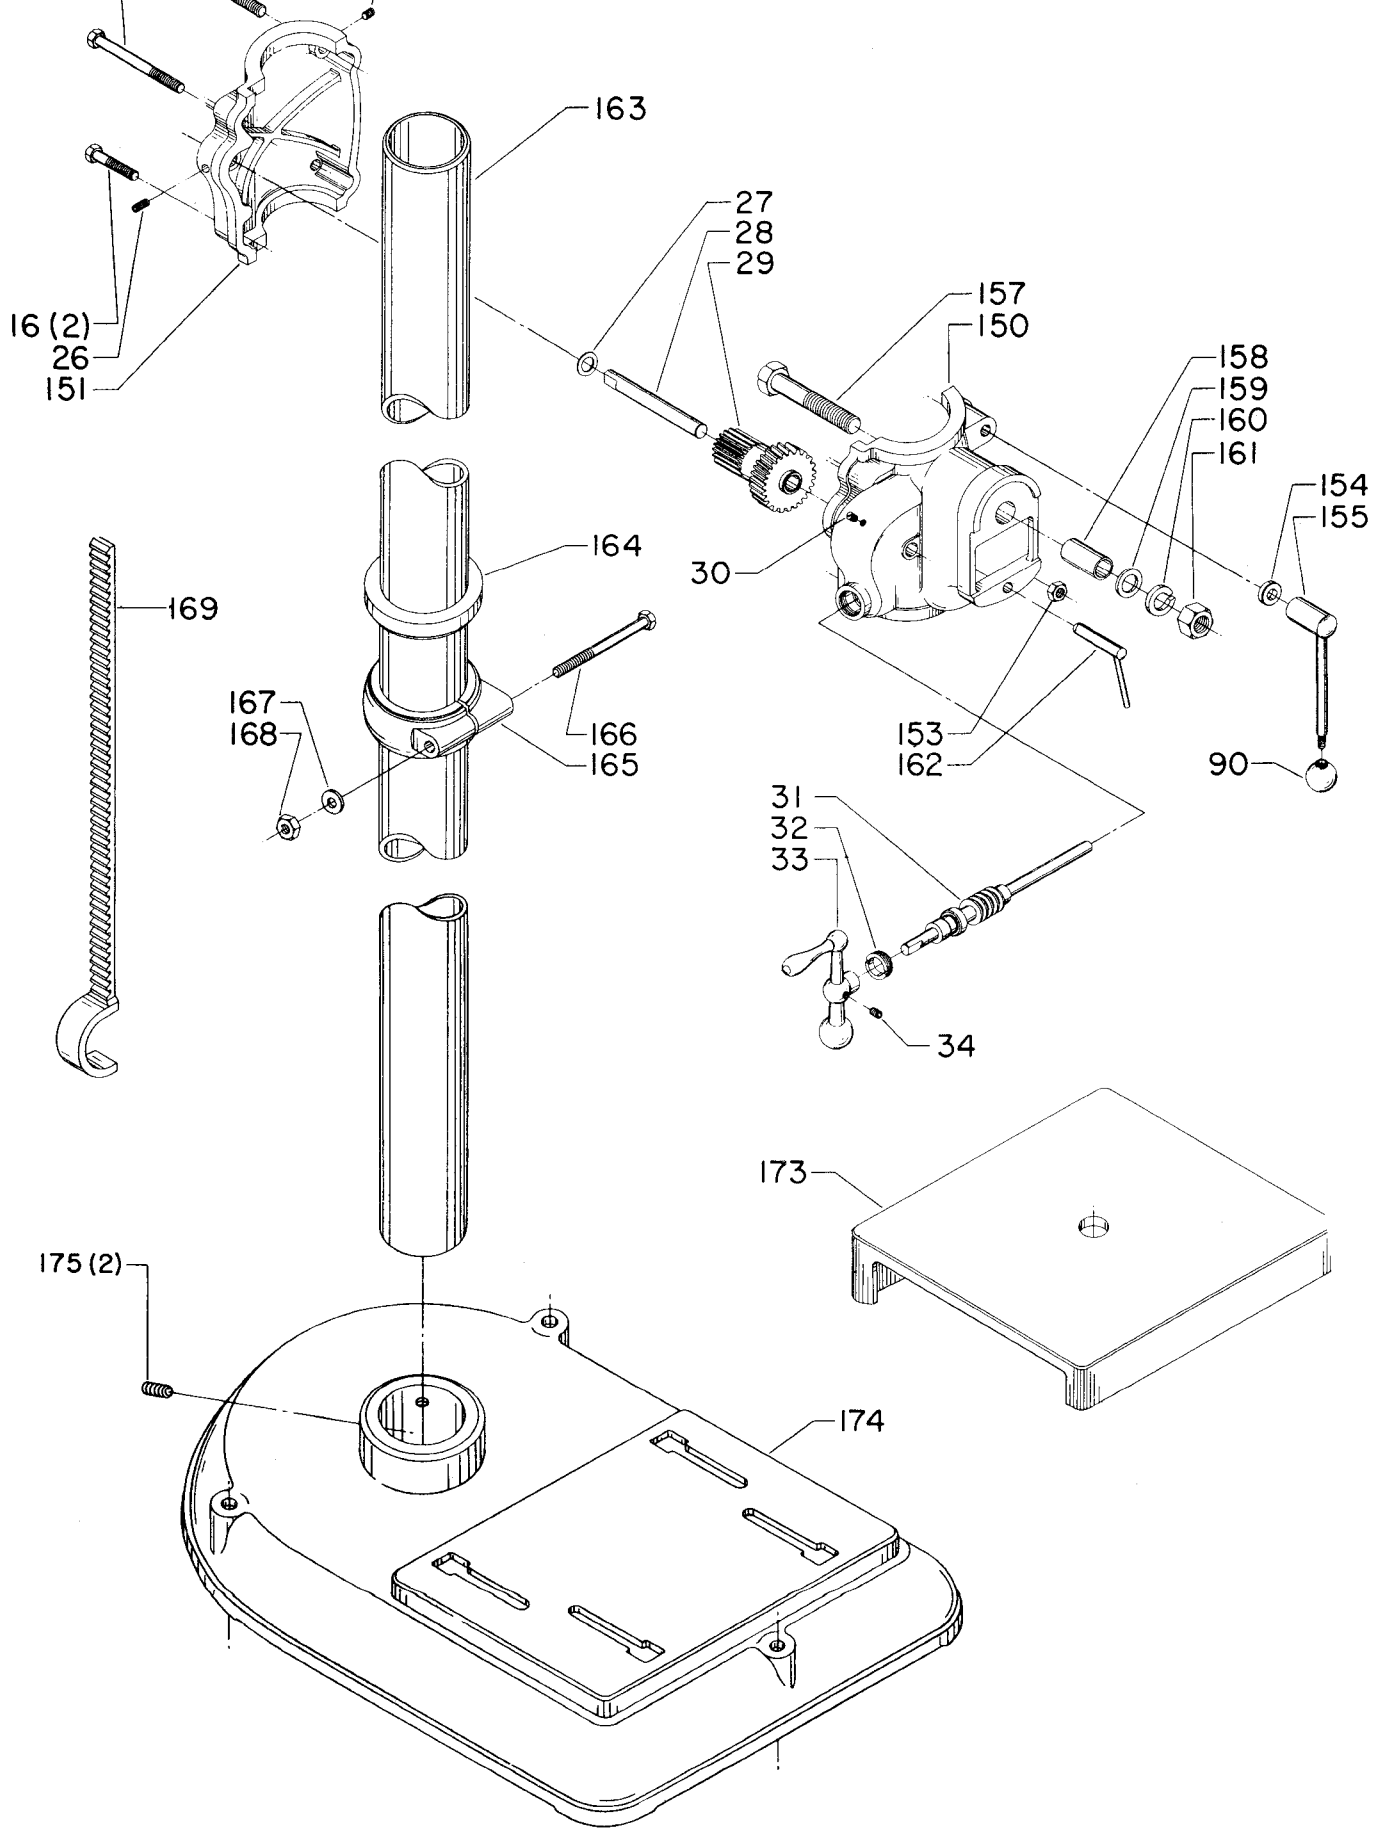

Parts List for 17-611 Type 1

Item Number	Part Number	Description	Qty Required
1	902010101300S	HEX NUT	6
2	904010101620S	WASHER	6
3	902030002951	SPEED NUT	4
4	1200037	MOTOR PLATE ASSY	1
5	000000-00	No Longer Available	1
6	904150117105	RING	2
7	901110200834S	CARRIAGE BOLT	4
8	902010201226S	NUT	2
9	904030201674	LOCKWASHER	2
11	904100213834	Use 426-03-388-0001	2
12	491950-00	SET SCREW	2
13	402070715003	PIN	2
16	000000-00	No Longer Available	2
17	901010600633	CAP SCREW	1
18	901010603114	CAP SCREW	2
19	902010105437	HEX NUT	1
20	000000-00	No Longer Available	1
21	902010201270	NUT	1
23	902040101403	WING NUT	1
24	402070715001	PIN	1
25	000000-00	No Longer Available	1
26	901041900207S	SET SCREW	1
27	904070105575	WASHER	1
28	000000-00	No Longer Available	1
29	402070515002	COMPOUND GEAR	1
31	402054065008	WORM SHAFT	1
32	000000-00	No Longer Available	1

Parts List for 17-611 Type 1

Item Number	Part Number	Description	Qty Required
33	930059914787	BALL CRANK	1
34	901041500206	SET SCREW	1
35	901020100912	MACHINE SCREW	1
43	904010101610S	STEEL WASHER	1
44	000000-00	No Longer Available	1
45	000000-00	No Longer Available	1
46	000000-00	No Longer Available	1
47	000000-00	No Longer Available	1
48	901041500246	SET SCREW	1
50	000000-00	No Longer Available	1
52	000000-00	No Longer Available	1
54	901020500732	MACHINE SCREW	1
58	902010201227S	HEX JAM NUT	1
59	000000-00	No Longer Available	1
60	000000-00	No Longer Available	1
63	000000-00	No Longer Available	1
64	000000-00	No Longer Available	1
65	000000-00	No Longer Available	1
67	000000-00	No Longer Available	1
68	961010107473	PLUG	1
69	960030102413	LUBE PLATE	1
70	000000-00	No Longer Available	1
70	41-825	HS PULY-7/8B-5ST	1
71	901041500206	SET SCREW	1
72	49-051	V BELT-REPLACES 501	1
72	49-025	SLO-SP VBLT 541/8	1
74	901202416107	HEX HD SCR	3