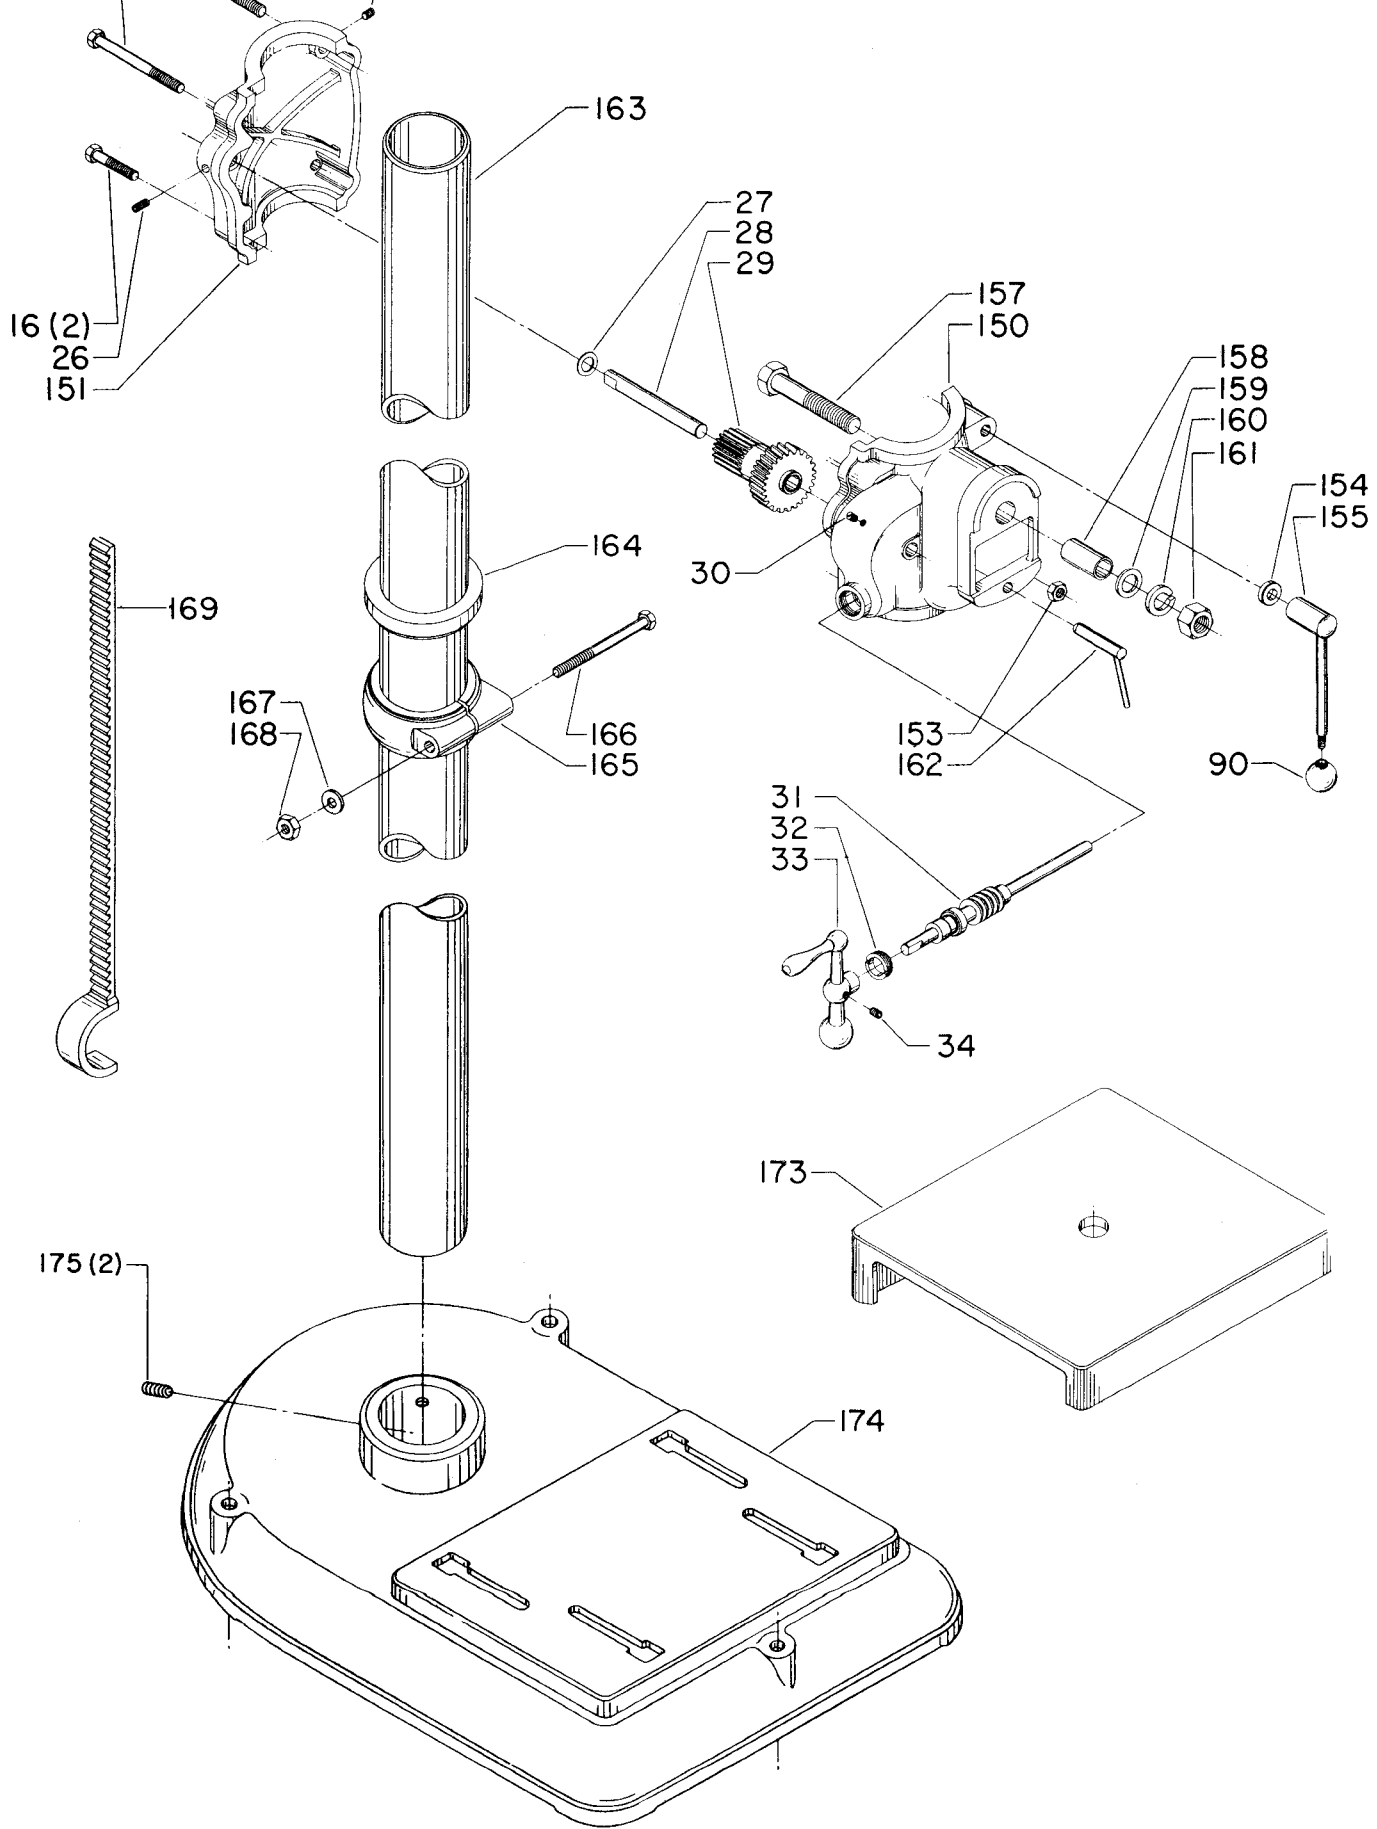

## Parts List for 17-612 Type 1

Item Number	Part Number	Description	Qty Required
1	902010101300S	HEX NUT	6
2	904010101620S	WASHER	6
3	902030002951	SPEED NUT	4
4	1200037	MOTOR PLATE ASSY	1
5	000000-00	No Longer Available	1
6	904150117105	RING	2
7	901110200834S	CARRIAGE BOLT	4
8	902010201226S	NUT	2
9	904030201674	LOCKWASHER	2
11	904100213834	Use 426-03-388-0001	2
12	491950-00	SET SCREW	2
13	402070715003	PIN	2
16	000000-00	No Longer Available	2
17	901010600633	CAP SCREW	1
18	901010603114	CAP SCREW	2
19	902010105437	HEX NUT	1
20	000000-00	No Longer Available	1
21	902010201270	NUT	1
23	902040101403	WING NUT	1
24	402070715001	PIN	1
25	000000-00	No Longer Available	1
26	901041900207S	SET SCREW	1
27	904070105575	WASHER	1
28	000000-00	No Longer Available	1
29	402070515002	COMPOUND GEAR	1
31	402054065008	WORM SHAFT	1
32	000000-00	No Longer Available	1

## Parts List for 17-612 Type 1

Item Number	Part Number	Description	Qty Required
33	930059914787	BALL CRANK	1
34	901041500206	SET SCREW	1
35	901020100912	MACHINE SCREW	1
43	904010101610S	STEEL WASHER	1
44	000000-00	No Longer Available	1
45	000000-00	No Longer Available	1
46	000000-00	No Longer Available	1
47	000000-00	No Longer Available	1
48	901041500246	SET SCREW	1
50	000000-00	No Longer Available	1
52	000000-00	No Longer Available	1
54	901020500732	MACHINE SCREW	1
58	902010201227S	HEX JAM NUT	1
59	000000-00	No Longer Available	1
60	000000-00	No Longer Available	1
63	000000-00	No Longer Available	1
64	000000-00	No Longer Available	1
65	000000-00	No Longer Available	1
67	000000-00	No Longer Available	1
68	961010107473	PLUG	1
69	960030102413	LUBE PLATE	1
70	000000-00	No Longer Available	1
70	41-825	HS PULY-7/8B-5ST	1
71	901041500206	SET SCREW	1
72	49-051	V BELT-REPLACES 501	1
72	49-025	SLO-SP VBLT 541/8	1
74	901202416107	HEX HD SCR	3