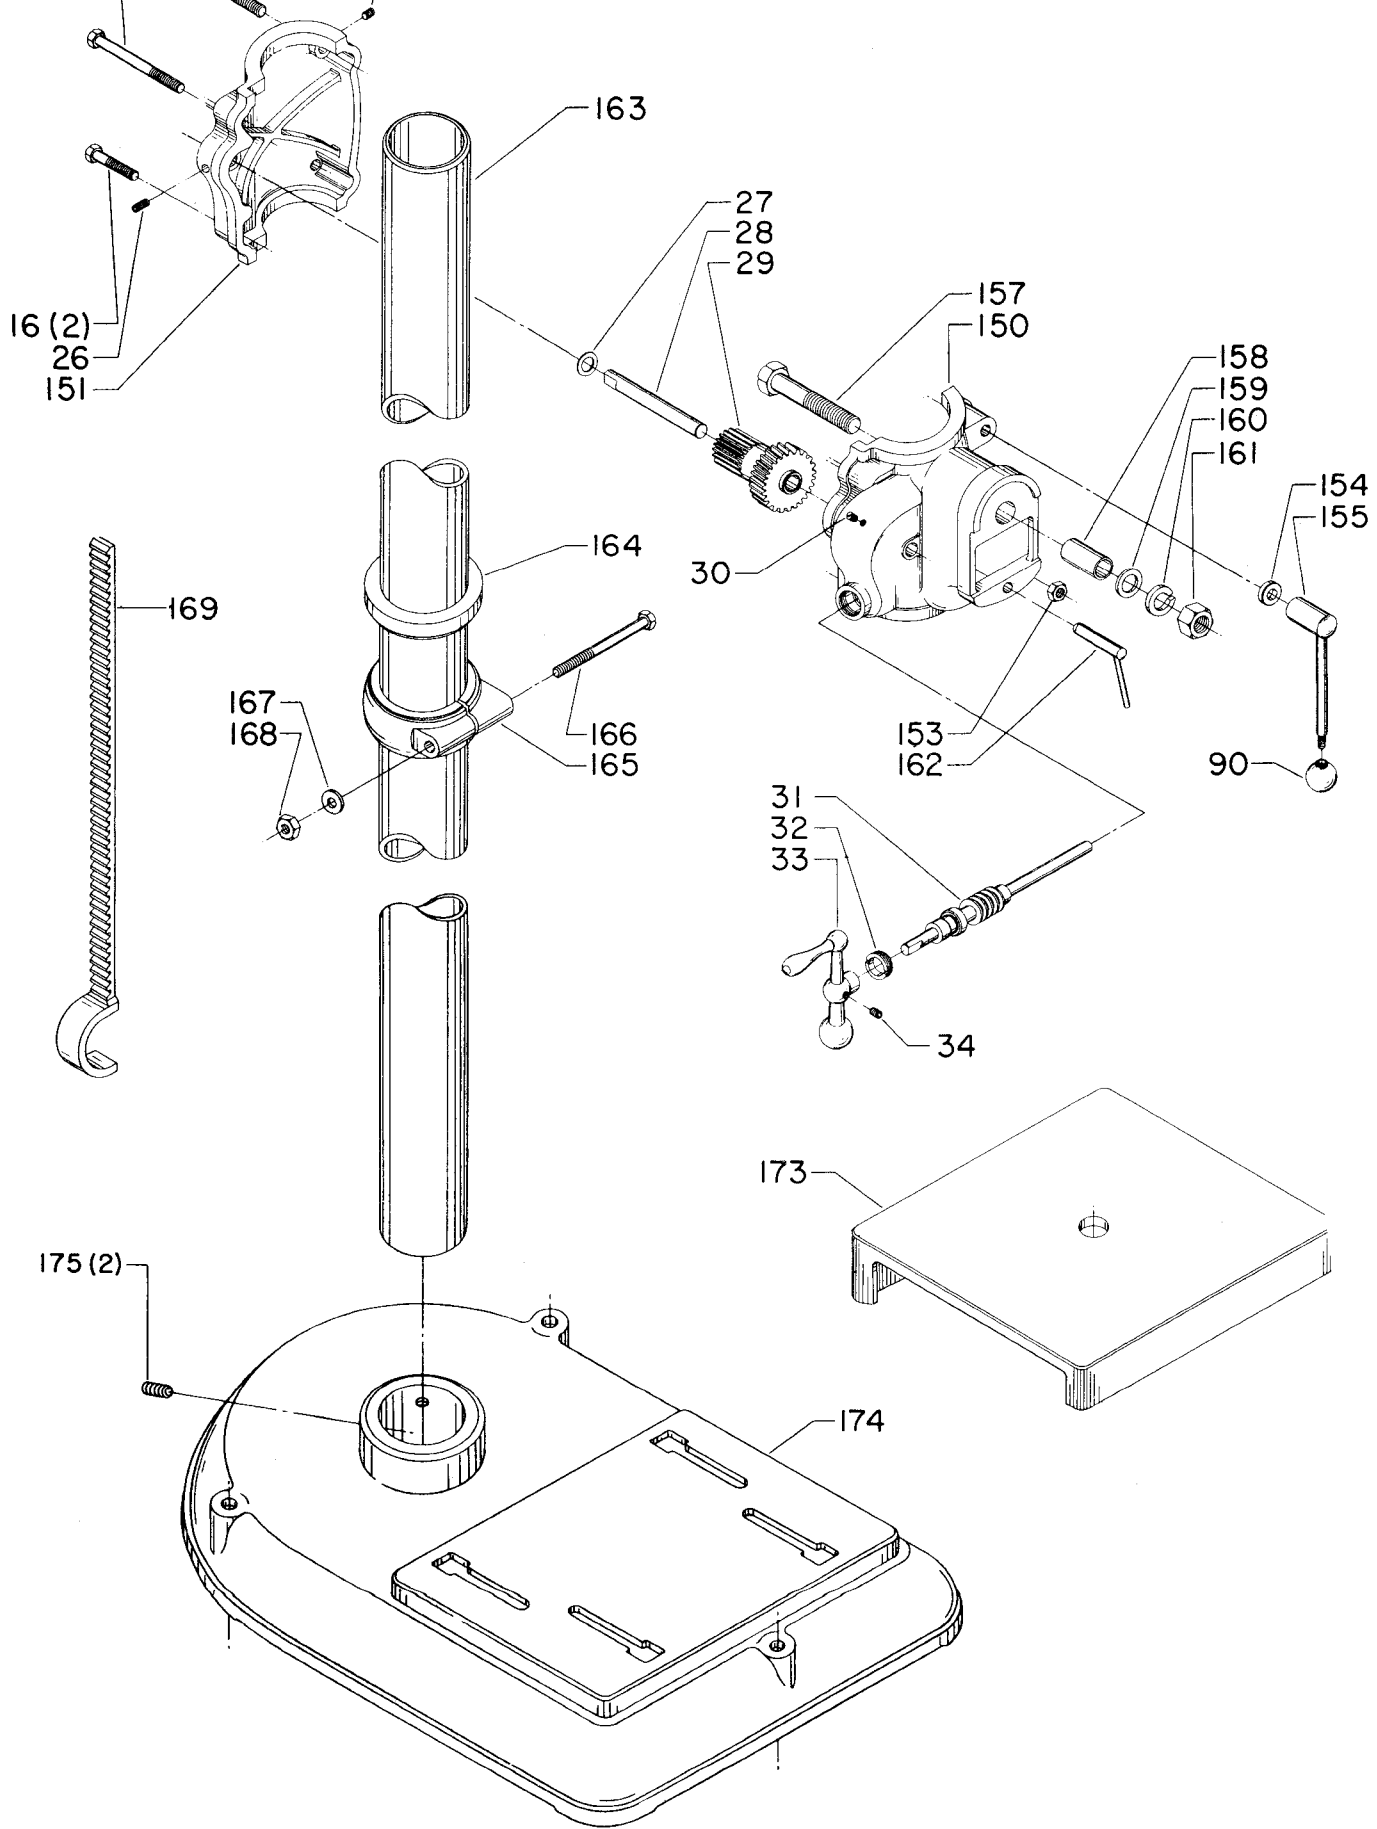

## Parts List for 17-624 Type 1

Item Number	Part Number	Description	Qty Required
1	902010101300S	HEX NUT	6
2	904010101620S	WASHER	6
3	902030002951	SPEED NUT	4
4	1200037	MOTOR PLATE ASSY	1
5	000000-00	No Longer Available	1
6	904150117105	RING	2
7	901110200834S	CARRIAGE BOLT	4
8	902010201226S	NUT	2
9	904030201674	LOCKWASHER	2
11	904100213834	Use 426-03-388-0001	2
12	491950-00	SET SCREW	2
13	402070715003	PIN	2
16	000000-00	No Longer Available	2
17	901010600633	CAP SCREW	1
18	901010603114	CAP SCREW	2
19	902010105437	HEX NUT	1
20	000000-00	No Longer Available	1
21	902010201270	NUT	1
23	902040101403	WING NUT	1
24	402070715001	PIN	1
25	000000-00	No Longer Available	1
26	901041900207S	SET SCREW	1
27	904070105575	WASHER	1
28	000000-00	No Longer Available	1
29	402070515002	COMPOUND GEAR	1
31	402054065008	WORM SHAFT	1
32	000000-00	No Longer Available	1

## Parts List for 17-624 Type 1

Item Number	Part Number	Description	Qty Required
33	930059914787	BALL CRANK	1
34	901041500206	SET SCREW	1
35	901020100912	MACHINE SCREW	1
43	904010101610S	STEEL WASHER	1
44	000000-00	No Longer Available	1
45	000000-00	No Longer Available	1
46	000000-00	No Longer Available	1
47	000000-00	No Longer Available	1
48	901041500246	SET SCREW	1
50	000000-00	No Longer Available	1
52	000000-00	No Longer Available	1
54	901020500732	MACHINE SCREW	1
58	902010201227S	HEX JAM NUT	1
59	000000-00	No Longer Available	1
60	000000-00	No Longer Available	1
63	000000-00	No Longer Available	1
64	000000-00	No Longer Available	1
65	000000-00	No Longer Available	1
67	000000-00	No Longer Available	1
68	961010107473	PLUG	1
69	960030102413	LUBE PLATE	1
70	000000-00	No Longer Available	1
70	41-825	HS PULY-7/8B-5ST	1
71	901041500206	SET SCREW	1
72	49-051	V BELT-REPLACES 501	1
72	49-025	SLO-SP VBLT 541/8	1
74	901202416107	HEX HD SCR	3