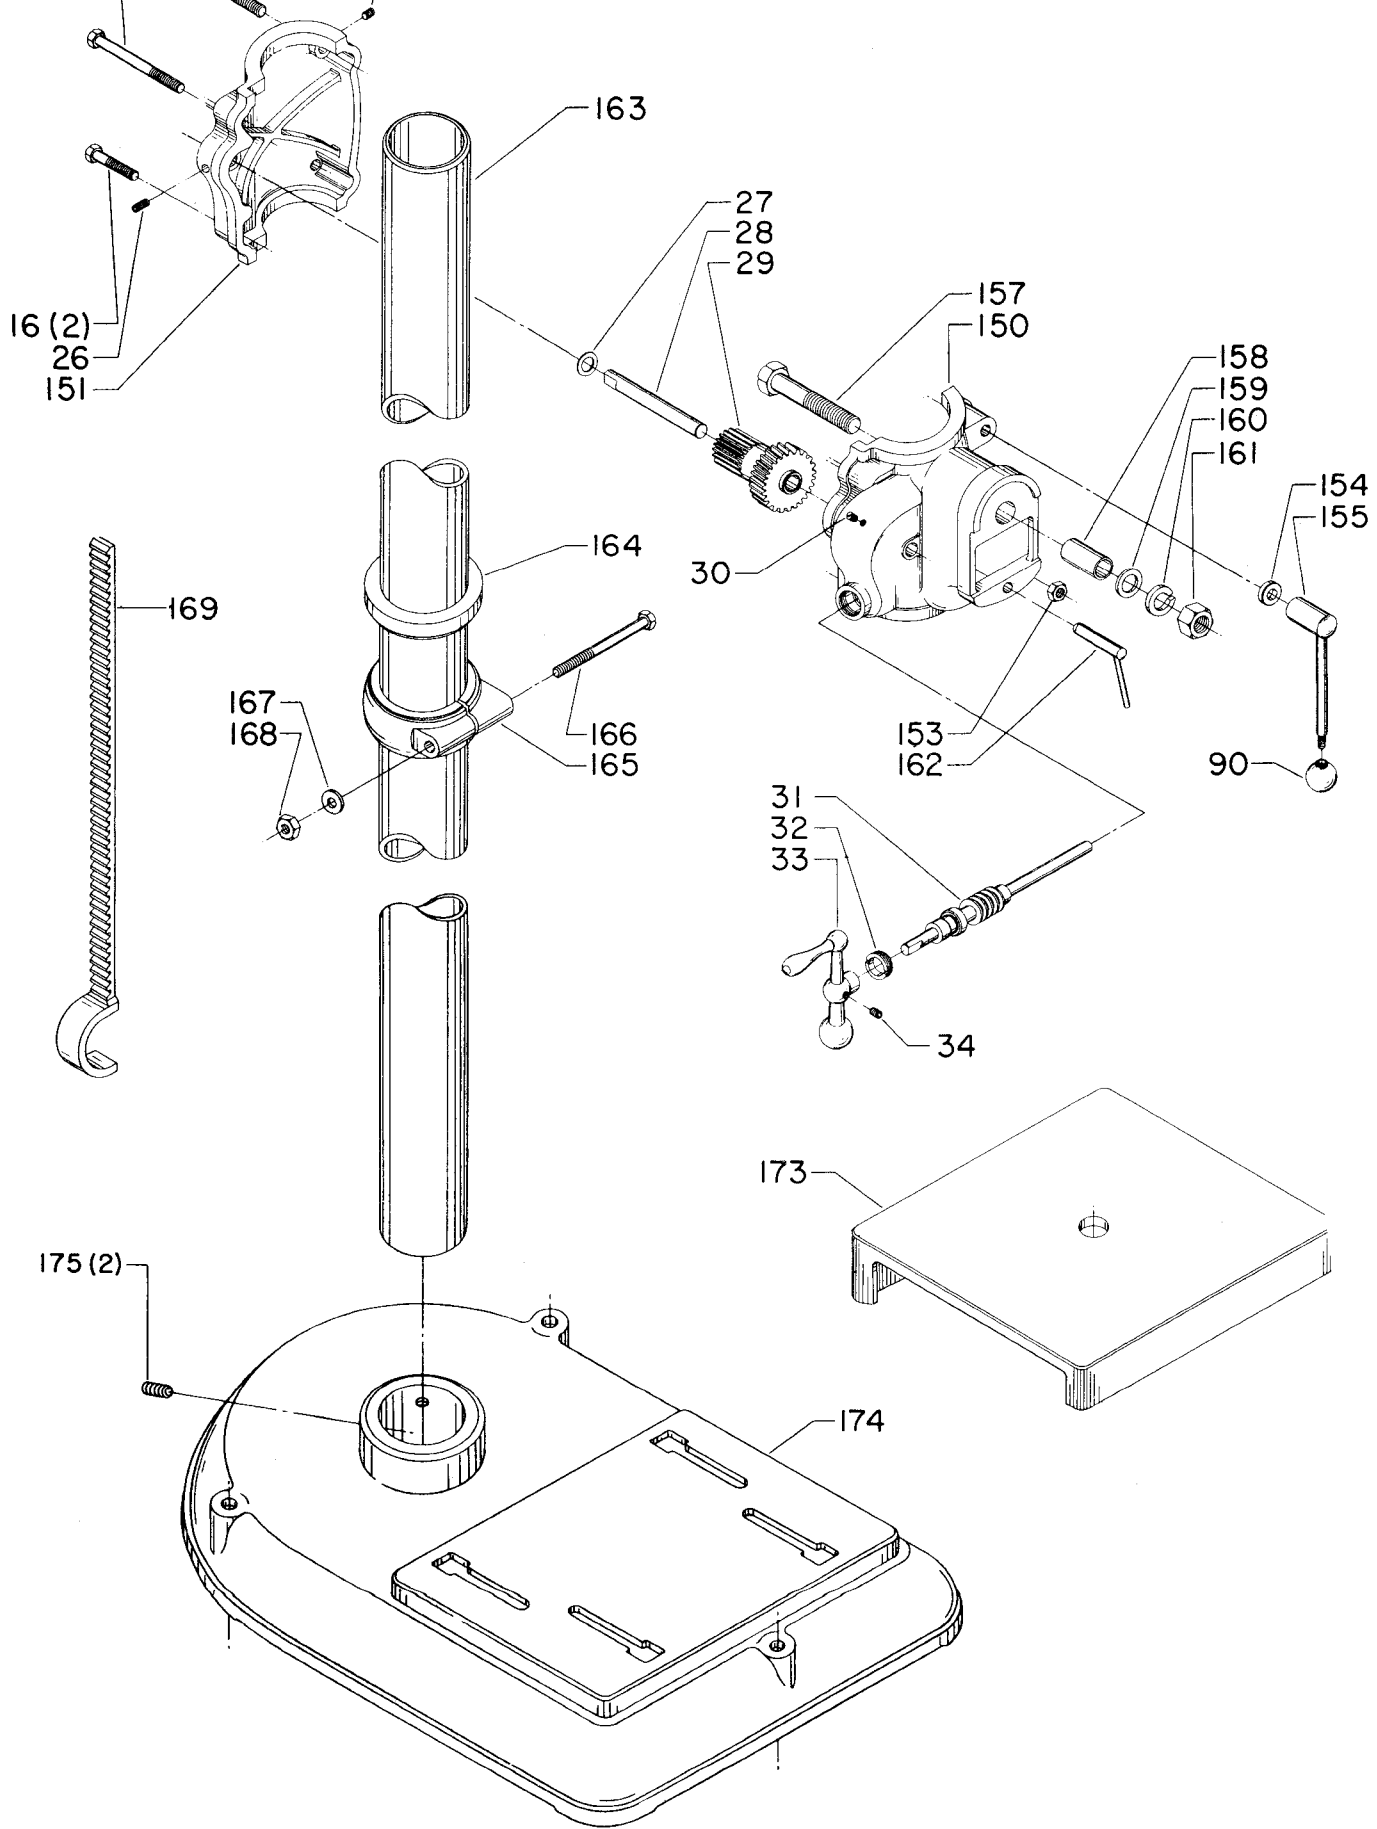

## Parts List for 17-627 Type 1

Item Number	Part Number	Description	Qty Required
1	902010101300S	HEX NUT	6
2	904010101620S	WASHER	6
3	902030002951	SPEED NUT	4
4	1200037	MOTOR PLATE ASSY	1
5	000000-00	No Longer Available	1
6	904150117105	RING	2
7	901110200834S	CARRIAGE BOLT	4
8	902010201226S	NUT	2
9	904030201674	LOCKWASHER	2
11	904100213834	Use 426-03-388-0001	2
12	491950-00	SET SCREW	2
13	402070715003	PIN	2
16	000000-00	No Longer Available	2
17	901010600633	CAP SCREW	1
18	901010603114	CAP SCREW	2
19	902010105437	HEX NUT	1
20	000000-00	No Longer Available	1
21	902010201270	NUT	1
23	902040101403	WING NUT	1
24	402070715001	PIN	1
25	000000-00	No Longer Available	1
26	901041900207S	SET SCREW	1
27	904070105575	WASHER	1
28	000000-00	No Longer Available	1
29	402070515002	COMPOUND GEAR	1
31	402054065008	WORM SHAFT	1
32	000000-00	No Longer Available	1

## Parts List for 17-627 Type 1

Item Number	Part Number	Description	Qty Required
33	930059914787	BALL CRANK	1
34	901041500206	SET SCREW	1
35	901020100912	MACHINE SCREW	1
43	904010101610S	STEEL WASHER	1
44	000000-00	No Longer Available	1
45	000000-00	No Longer Available	1
46	000000-00	No Longer Available	1
47	000000-00	No Longer Available	1
48	901041500246	SET SCREW	1
50	000000-00	No Longer Available	1
52	000000-00	No Longer Available	1
54	901020500732	MACHINE SCREW	1
58	902010201227S	HEX JAM NUT	1
59	000000-00	No Longer Available	1
60	000000-00	No Longer Available	1
63	000000-00	No Longer Available	1
64	000000-00	No Longer Available	1
65	000000-00	No Longer Available	1
67	000000-00	No Longer Available	1
68	961010107473	PLUG	1
69	960030102413	LUBE PLATE	1
70	000000-00	No Longer Available	1
70	41-825	HS PULY-7/8B-5ST	1
71	901041500206	SET SCREW	1
72	49-051	V BELT-REPLACES 501	1
72	49-025	SLO-SP VBLT 541/8	1
74	901202416107	HEX HD SCR	3