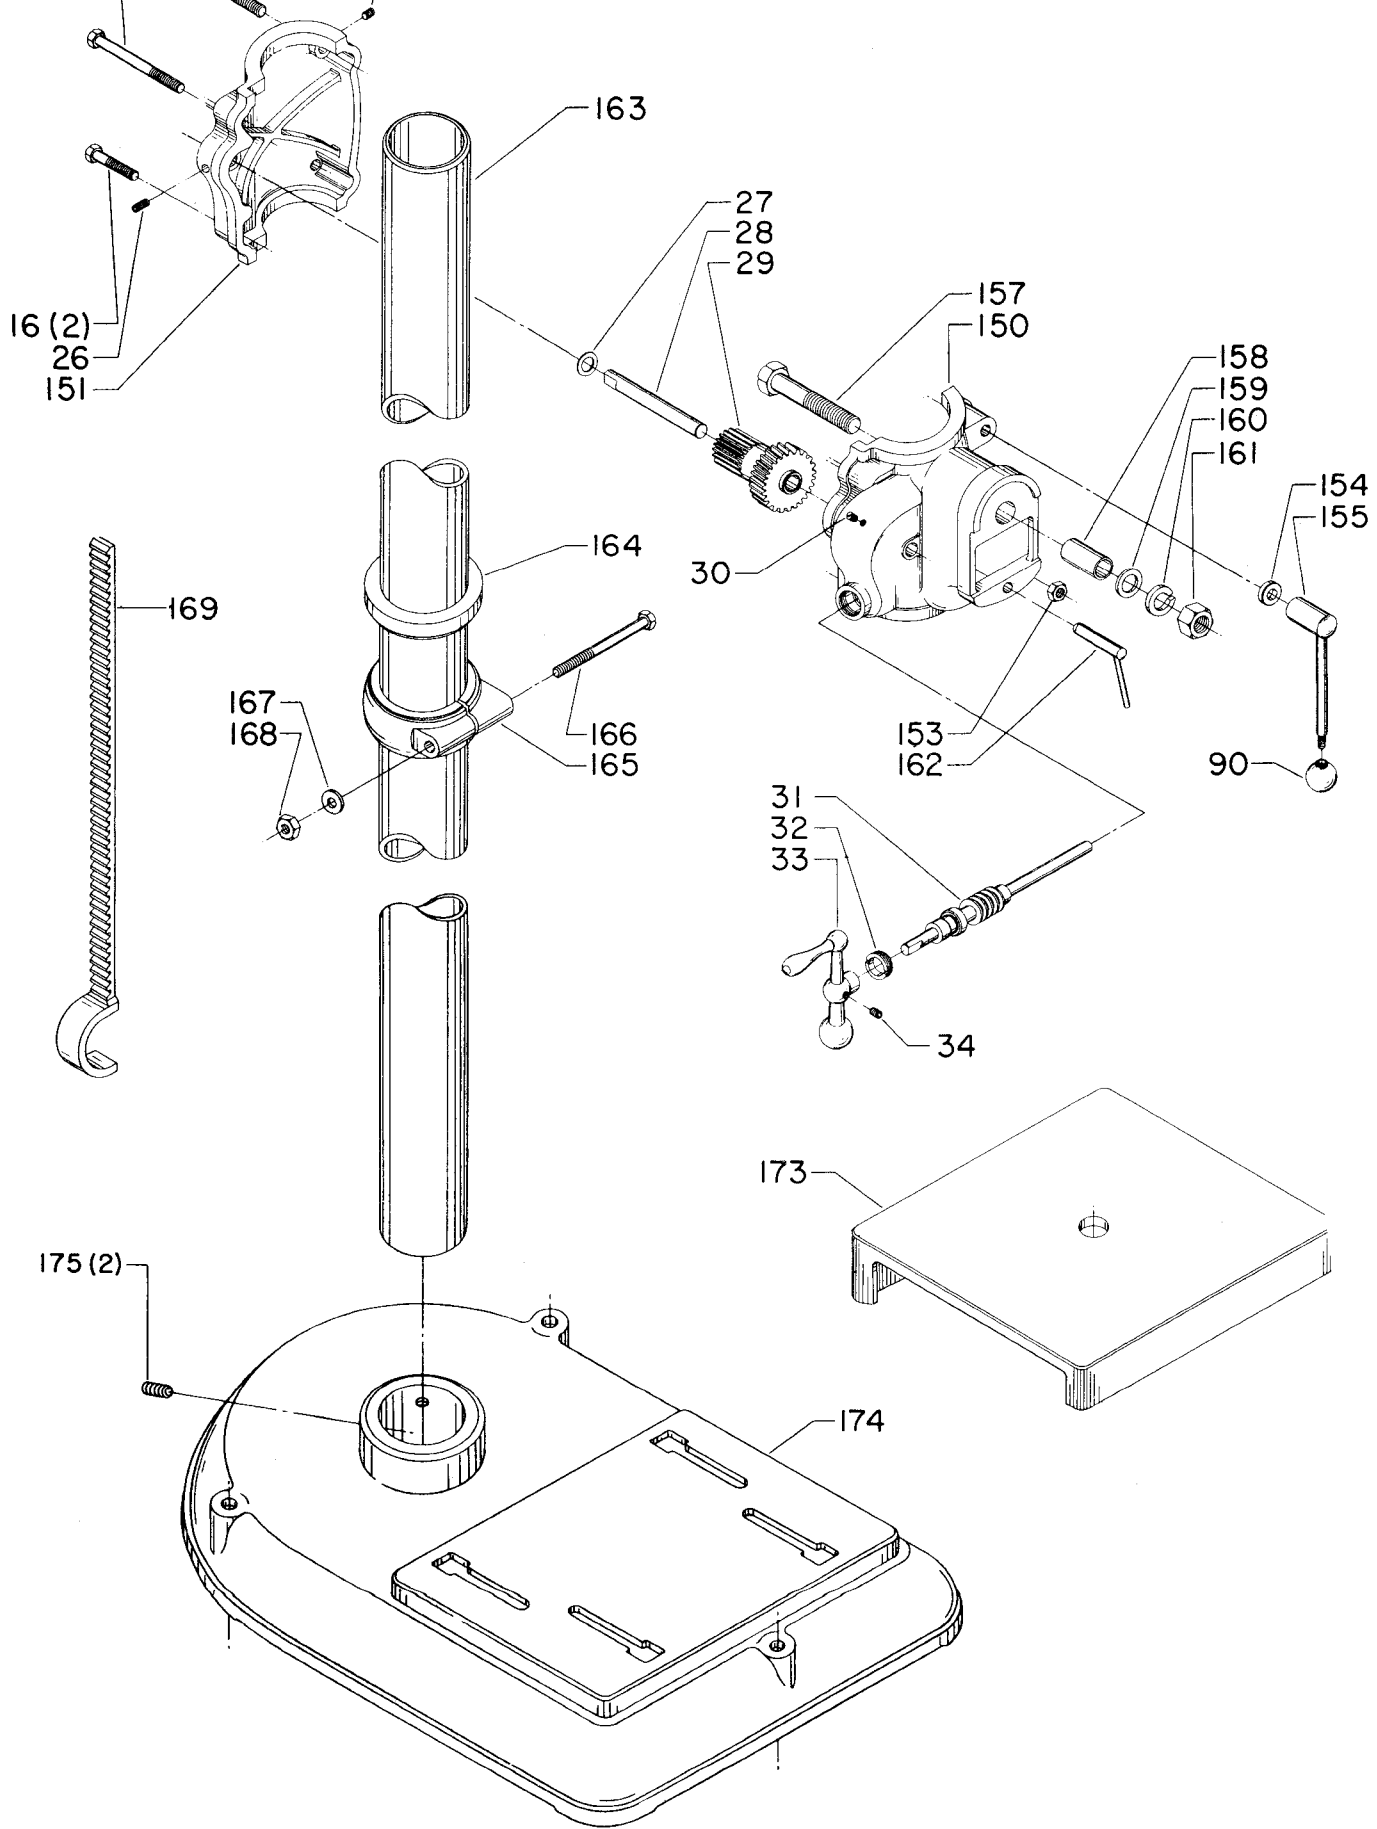

## Parts List for 17-630 Type 1

Item Number	Part Number	Description	Qty Required
1	902010101300S	HEX NUT	6
2	904010101620S	WASHER	6
3	902030002951	SPEED NUT	4
4	1200037	MOTOR PLATE ASSY	1
5	000000-00	No Longer Available	1
6	904150117105	RING	2
7	901110200834S	CARRIAGE BOLT	4
8	902010201226S	NUT	2
9	904030201674	LOCKWASHER	2
11	904100213834	Use 426-03-388-0001	2
12	491950-00	SET SCREW	2
13	402070715003	PIN	2
16	000000-00	No Longer Available	2
17	901010600633	CAP SCREW	1
18	901010603114	CAP SCREW	2
19	902010105437	HEX NUT	1
20	000000-00	No Longer Available	1
21	902010201270	NUT	1
23	902040101403	WING NUT	1
24	402070715001	PIN	1
25	000000-00	No Longer Available	1
26	901041900207S	SET SCREW	1
27	904070105575	WASHER	1
28	000000-00	No Longer Available	1
29	402070515002	COMPOUND GEAR	1
31	402054065008	WORM SHAFT	1
32	000000-00	No Longer Available	1

## Parts List for 17-630 Type 1

Item Number	Part Number	Description	Qty Required
33	930059914787	BALL CRANK	1
34	901041500206	SET SCREW	1
35	901020100912	MACHINE SCREW	1
43	904010101610S	STEEL WASHER	1
44	000000-00	No Longer Available	1
45	000000-00	No Longer Available	1
46	000000-00	No Longer Available	1
47	000000-00	No Longer Available	1
48	901041500246	SET SCREW	1
50	000000-00	No Longer Available	1
52	000000-00	No Longer Available	1
54	901020500732	MACHINE SCREW	1
58	902010201227S	HEX JAM NUT	1
59	000000-00	No Longer Available	1
60	000000-00	No Longer Available	1
63	000000-00	No Longer Available	1
64	000000-00	No Longer Available	1
65	000000-00	No Longer Available	1
67	000000-00	No Longer Available	1
68	961010107473	PLUG	1
69	960030102413	LUBE PLATE	1
70	000000-00	No Longer Available	1
70	41-825	HS PULY-7/8B-5ST	1
71	901041500206	SET SCREW	1
72	49-051	V BELT-REPLACES 501	1
72	49-025	SLO-SP VBLT 541/8	1
74	901202416107	HEX HD SCR	3