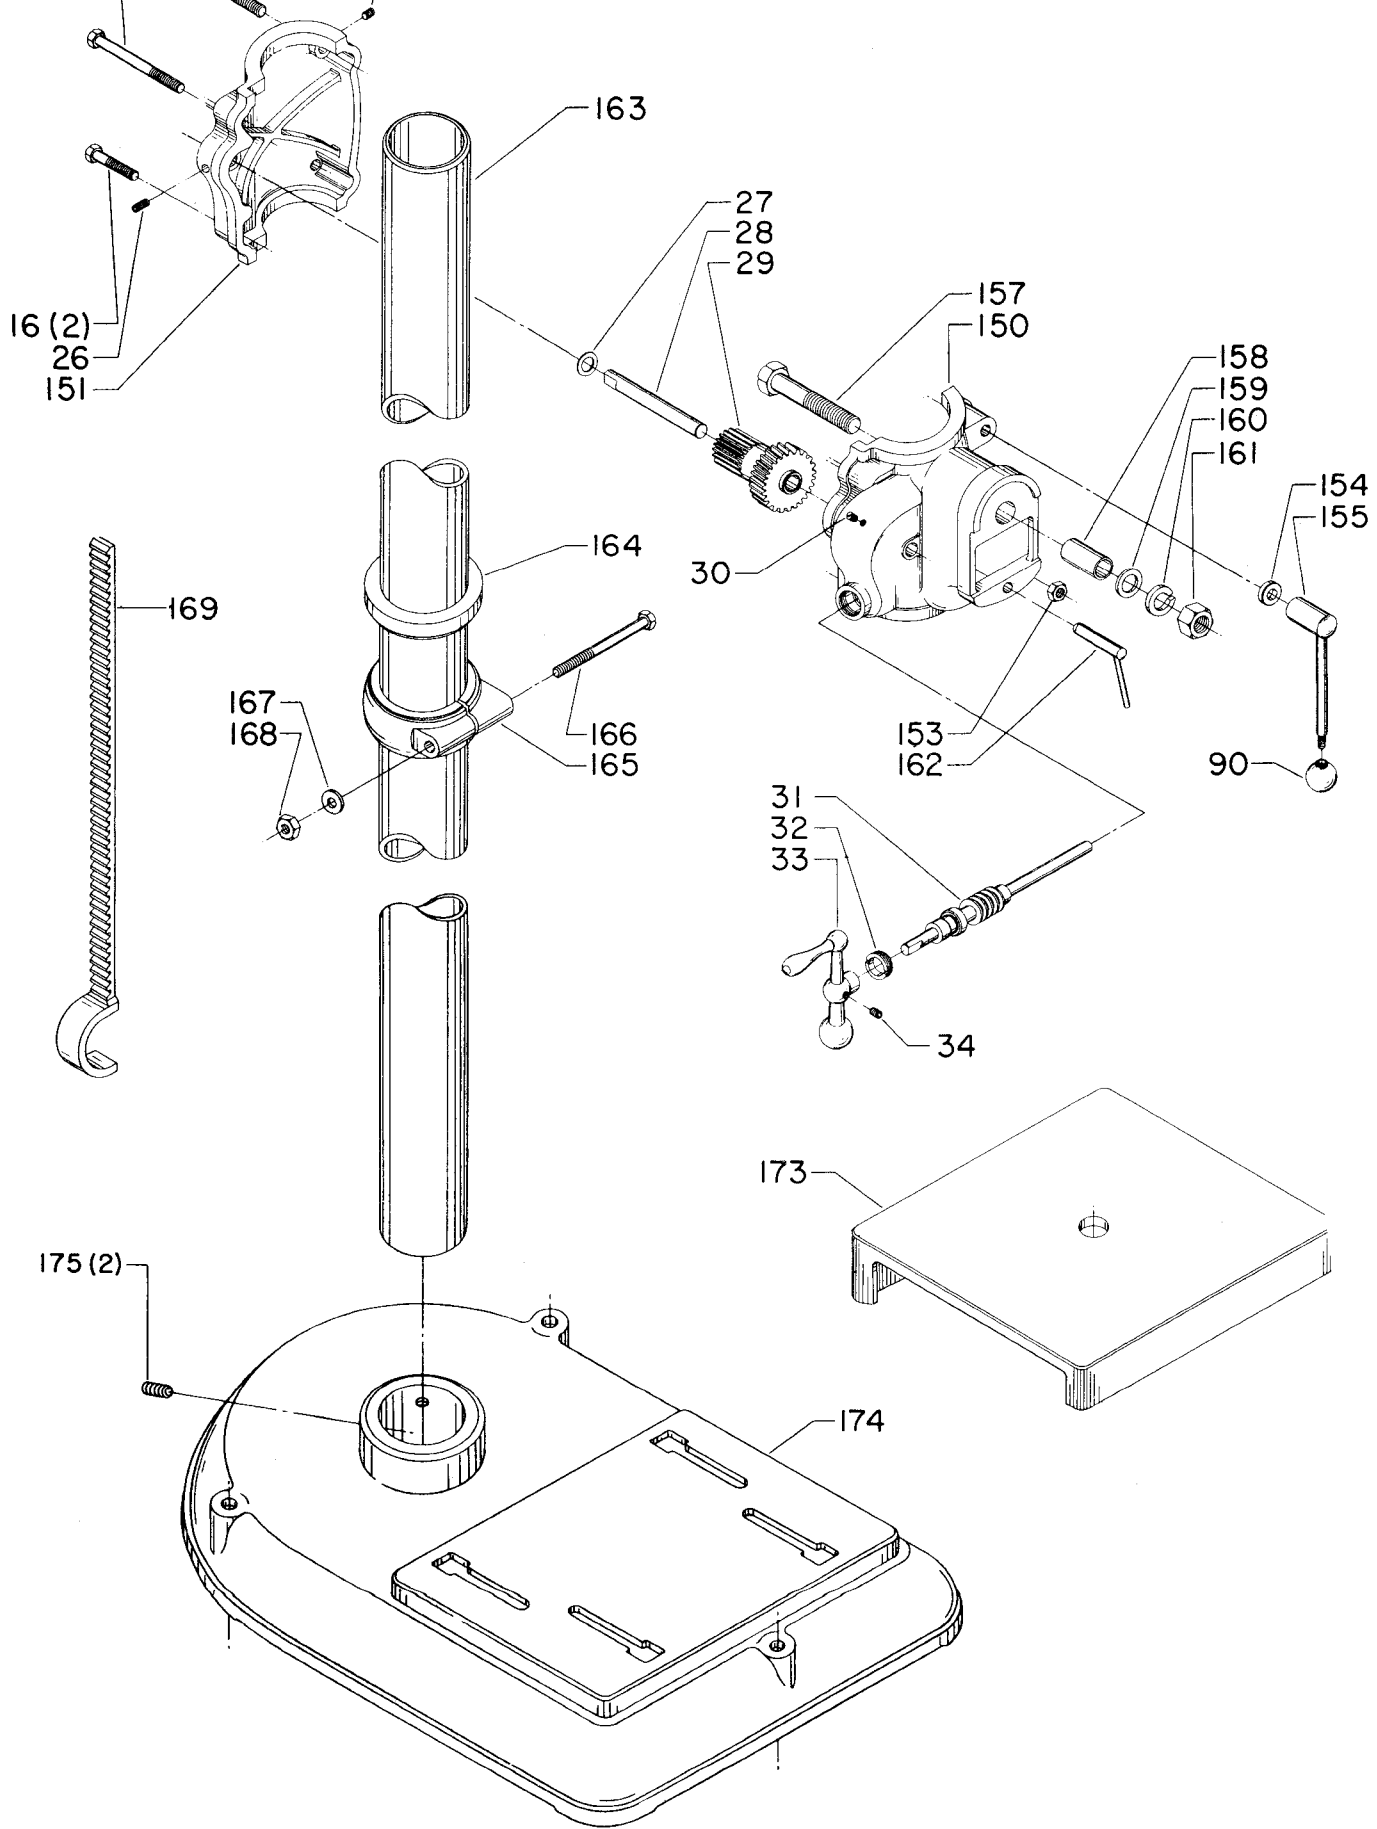

Parts List for 17-636 Type 1

Item Number	Part Number	Description	Qty Required
1	902010101300S	HEX NUT	6
2	904010101620S	WASHER	6
3	902030002951	SPEED NUT	4
4	1200037	MOTOR PLATE ASSY	1
5	000000-00	No Longer Available	1
6	904150117105	RING	2
7	901110200834S	CARRIAGE BOLT	4
8	902010201226S	NUT	2
9	904030201674	LOCKWASHER	2
11	904100213834	Use 426-03-388-0001	2
12	491950-00	SET SCREW	2
13	402070715003	PIN	2
16	000000-00	No Longer Available	2
17	901010600633	CAP SCREW	1
18	901010603114	CAP SCREW	2
19	902010105437	HEX NUT	1
20	000000-00	No Longer Available	1
21	902010201270	NUT	1
23	902040101403	WING NUT	1
24	402070715001	PIN	1
25	000000-00	No Longer Available	1
26	901041900207S	SET SCREW	1
27	904070105575	WASHER	1
28	000000-00	No Longer Available	1
29	402070515002	COMPOUND GEAR	1
31	402054065008	WORM SHAFT	1
32	000000-00	No Longer Available	1

Parts List for 17-636 Type 1

Item Number	Part Number	Description	Qty Required
33	930059914787	BALL CRANK	1
34	901041500206	SET SCREW	1
35	901020100912	MACHINE SCREW	1
43	904010101610S	STEEL WASHER	1
44	000000-00	No Longer Available	1
45	000000-00	No Longer Available	1
46	000000-00	No Longer Available	1
47	000000-00	No Longer Available	1
48	901041500246	SET SCREW	1
50	000000-00	No Longer Available	1
52	000000-00	No Longer Available	1
54	901020500732	MACHINE SCREW	1
58	902010201227S	HEX JAM NUT	1
59	000000-00	No Longer Available	1
60	000000-00	No Longer Available	1
63	000000-00	No Longer Available	1
64	000000-00	No Longer Available	1
65	000000-00	No Longer Available	1
67	000000-00	No Longer Available	1
68	961010107473	PLUG	1
69	960030102413	LUBE PLATE	1
70	000000-00	No Longer Available	1
70	41-825	HS PULY-7/8B-5ST	1
71	901041500206	SET SCREW	1
72	49-051	V BELT-REPLACES 501	1
72	49-025	SLO-SP VBLT 541/8	1
74	901202416107	HEX HD SCR	3