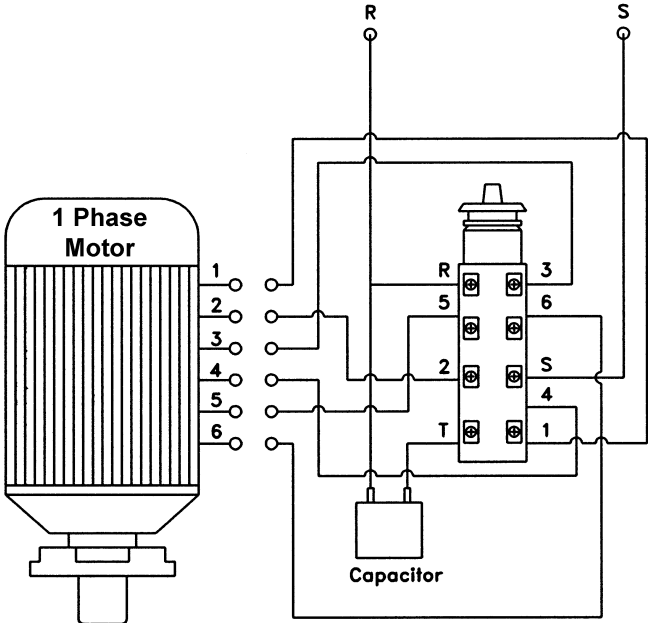

Electrical Connections

Single Phase