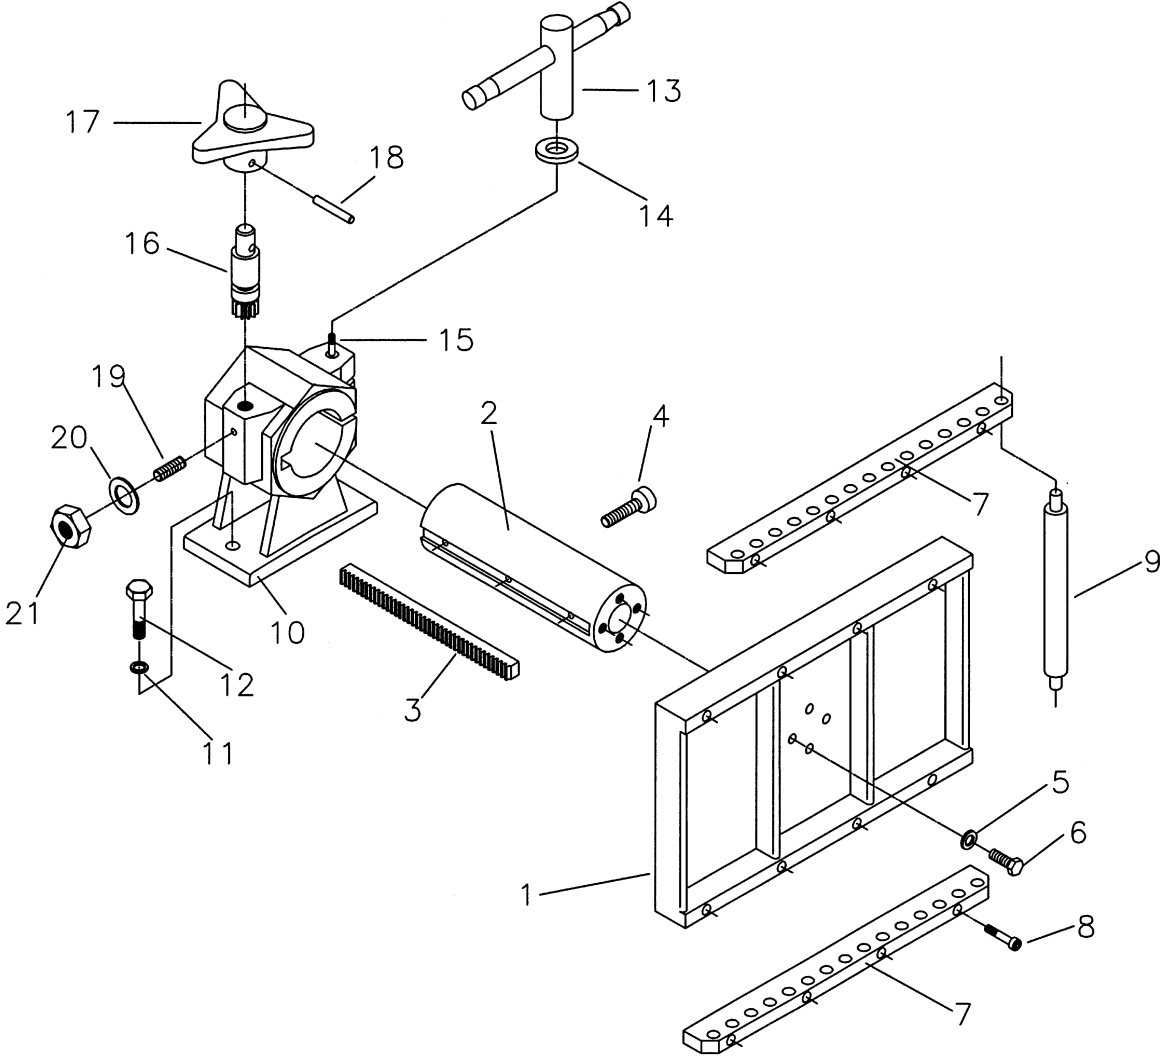

Parts List: Fence Assembly

Index No.	Part No.	Description	Size	Qty
1	PFBS-101	Roller Fence		1
2	PFBS-102	Column		1
3	PFBS-103	Rack		1
4	TS-1502031	Socket Head Cap Screw	M5x12	3
5	TS-2361081	Lock Washer	M8	4
6	TS-1490051	Hex Cap Screw	M8x30	4
7	PFBS-107	Roller Mounting Strip		2
8	TS-1502081	Socket Head Cap Screw	M5x35	8
9	PFBS-109	Fence Roller		15
10	PFBS-110	Mounting Base		1
11	TS-2361101	Lock Washer	M10	2
12	TS-1491041	Hex Cap Screw	M10x30	2
13	PFBS-113	Lock Handle		1
14	TS-0680061	Flat Washer	1/2"	1
15	PFBS-115	Stud		1
16	PFBS-116	Pinion		1
17	PFBS-117	Knob		1
18	PFBS-118	Pin	6x36	1
19	TS-1524061	Socket Set Screw	M8x25	1
20	TS-2361081	Lock Washer	M8	1
21	TS-1540061	Hex Nut	M8	1

Fence Assembly