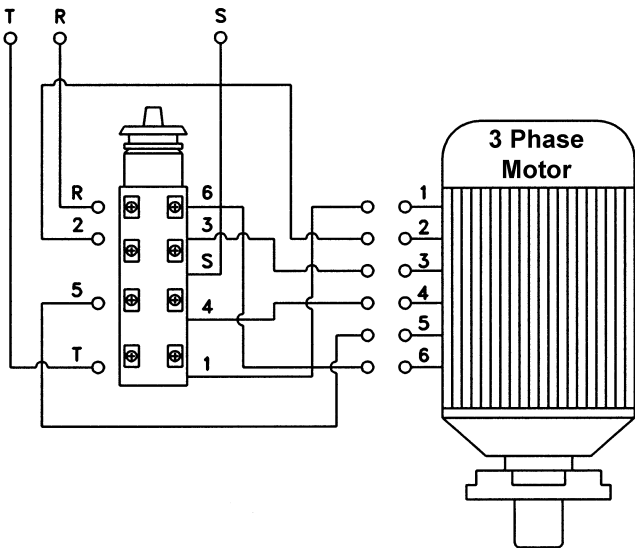

Index No.	Part No.	Description	Size	Qty
55	TS-1550061	Flat Washer	M8	2
56	TS-1490061	Hex Cap Screw	M8x35	1
57	PFBS-257	Lock Screw		1
58	TS-2361081	Lock Washer	M8	2
59	TS-1540061	Hex Nut	M8	2
60	PFBS-260	Key	5x5x30	1
61	PFBS-261	Pulley Housing Door		1
62	PFBS-262	Hinge		1
63	TS-2171012	Machine Screw, Pan Head	M4x6	4
64	TS-1540021	Hex Nut	M4	4
65	PFBS-265	Knob		1
66	PFBS-266	Spring Hinge		1
67	TS-2361081	Lock Washer	M8	1
68	TS-1490031	Hex Head Bolt	M8x20	1
69	TS-2361081	Lock Washer	M8	3
70	TS-1490041	Hex Cap Screw	M8x25	3
71	TS-1490051	Hex Cap Screw	M8x30	1
72	PFBS-272	Spring Adjusting Rod		1
73	TS-155009	Flat Washer	M14	1
74	PFBS-274	Bumper Ring		1
75	TS-154009	Hex Nut	M14	3
76	PFBS-276	Spring Guide Set (2 Pieces/Set)		1
77	PFBS-277	Spring		1
78	PFBS-278	Switch Box Kit		1
79	PFBS-279	Switch Kit		1
80	PFBS-280	Spacer		1
81	PFBS-281	Bushing		1
82	PFBS-282	Steel Roller		2
83	PFBS-283	Oil Seal	35	1
84	PFBS-284	Oil Seal	115	2
85	PFBS-285	Oil Seal	20x35x7	1
86	PFBS-286	Label, Feed Rate (not shown)		1
87	PFBS-287	Warning Label (not shown)		1

Feeder Assembly

Electrical Connections

Single Phase

Three Phase

POWERMATIC[®]

WMH Tool Group
2420 Vantage Drive
Elgin, Illinois 60123
Phone: 800-274-6848
www.wmhtoolgroup.com