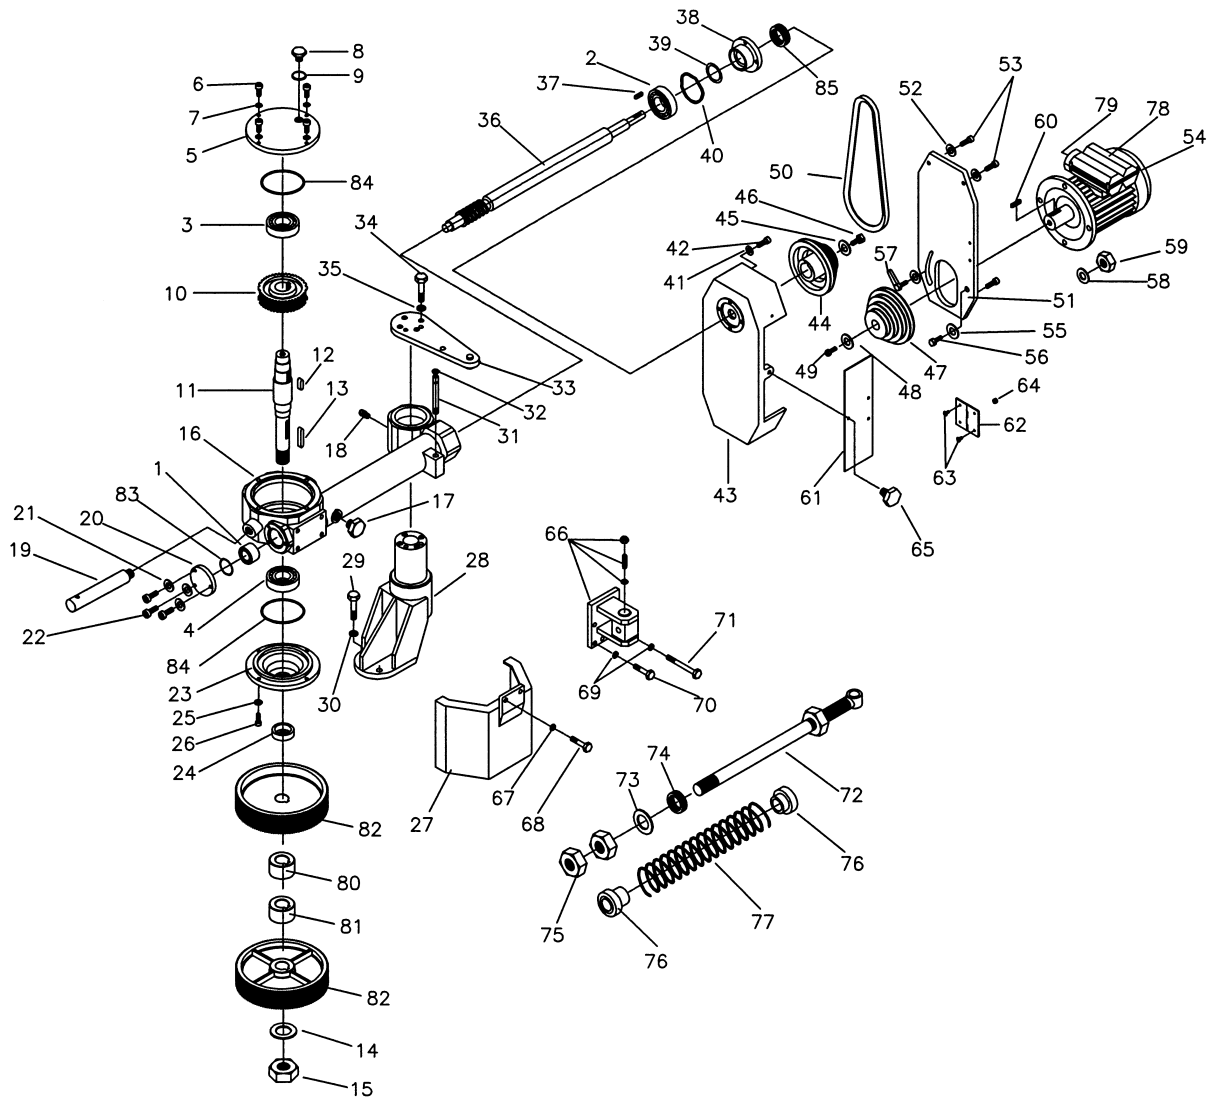

Index No.	Part No.	Description	Size	Qty
55	TS-1550061	Flat Washer	M8	2
56	TS-1490061	Hex Cap Screw	M8x35	1
57	PFBS-257	Lock Screw		1
58	TS-2361081	Lock Washer	M8	2
59	TS-1540061	Hex Nut	M8	2
60	PFBS-260	Key	5x5x30	1
61	PFBS-261	Pulley Housing Door		1
62	PFBS-262	Hinge		1
63	TS-2171012	Machine Screw, Pan Head	M4x6	4
64	TS-1540021	Hex Nut	M4	4
65	PFBS-265	Knob		1
66	PFBS-266	Spring Hinge		1
67	TS-2361081	Lock Washer	M8	1
68	TS-1490031	Hex Head Bolt	M8x20	1
69	TS-2361081	Lock Washer	M8	3
70	TS-1490041	Hex Cap Screw	M8x25	3
71	TS-1490051	Hex Cap Screw	M8x30	1
72	PFBS-272	Spring Adjusting Rod		1
73	TS-155009	Flat Washer	M14	1
74	PFBS-274	Bumper Ring		1
75	TS-154009	Hex Nut	M14	3
76	PFBS-276	Spring Guide Set (2 Pieces/Set)		1
77	PFBS-277	Spring		1
78	PFBS-278	Switch Box Kit		1
79	PFBS-279	Switch Kit		1
80	PFBS-280	Spacer		1
81	PFBS-281	Bushing		1
82	PFBS-282	Steel Roller		2
83	PFBS-283	Oil Seal	35	1
84	PFBS-284	Oil Seal	115	2
85	PFBS-285	Oil Seal	20x35x7	1
86	PFBS-286	Label, Feed Rate (not shown)		1
87	PFBS-287	Warning Label (not shown)		1

Feeder Assembly