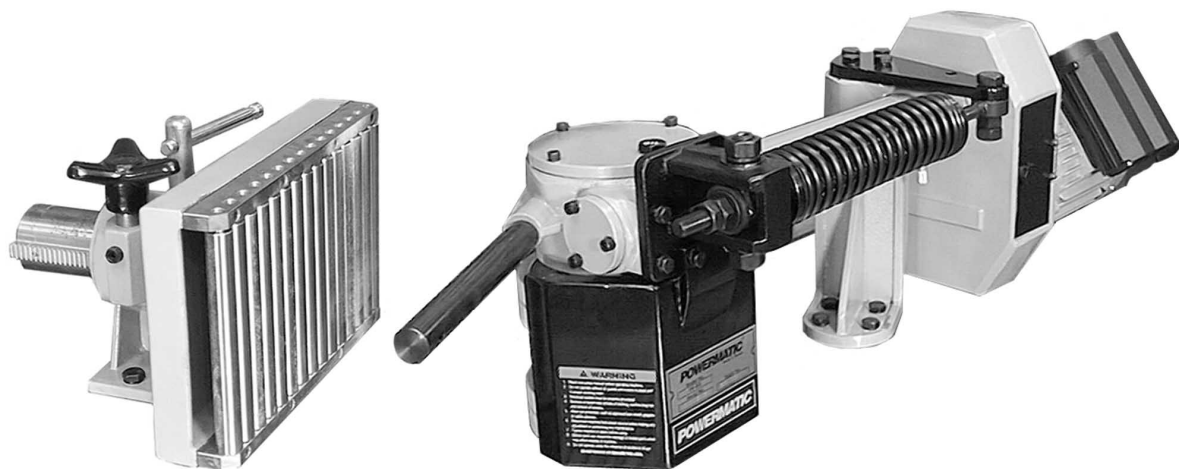

POWERMATIC®

WMH TOOL GROUP

Operating Instructions and Parts Manual Powered Stock Feeder for Band Saws

Model PF-BS

WMH TOOL GROUP

2420 Vantage Drive
Elgin, Illinois 60123
Ph.: 800-274-6848
www.wmhtoolgroup.com

Part No. M-1790819
Revision A 9/04
Copyright © WMH Tool Group

Parts List: Fence Assembly

Index No.	Part No.	Description	Size	Qty
1	PFBS-101	Roller Fence		1
2	PFBS-102	Column		1
3	PFBS-103	Rack		1
4	TS-1502031	Socket Head Cap Screw	M5x12	3
5	TS-2361081	Lock Washer	M8	4
6	TS-1490051	Hex Cap Screw	M8x30	4
7	PFBS-107	Roller Mounting Strip		2
8	TS-1502081	Socket Head Cap Screw	M5x35	8
9	PFBS-109	Fence Roller		15
10	PFBS-110	Mounting Base		1
11	TS-2361101	Lock Washer	M10	2
12	TS-1491041	Hex Cap Screw	M10x30	2
13	PFBS-113	Lock Handle		1
14	TS-0680061	Flat Washer	1/2"	1
15	PFBS-115	Stud		1
16	PFBS-116	Pinion		1
17	PFBS-117	Knob		1
18	PFBS-118	Pin	6x36	1
19	TS-1524061	Socket Set Screw	M8x25	1
20	TS-2361081	Lock Washer	M8	1
21	TS-1540061	Hex Nut	M8	1