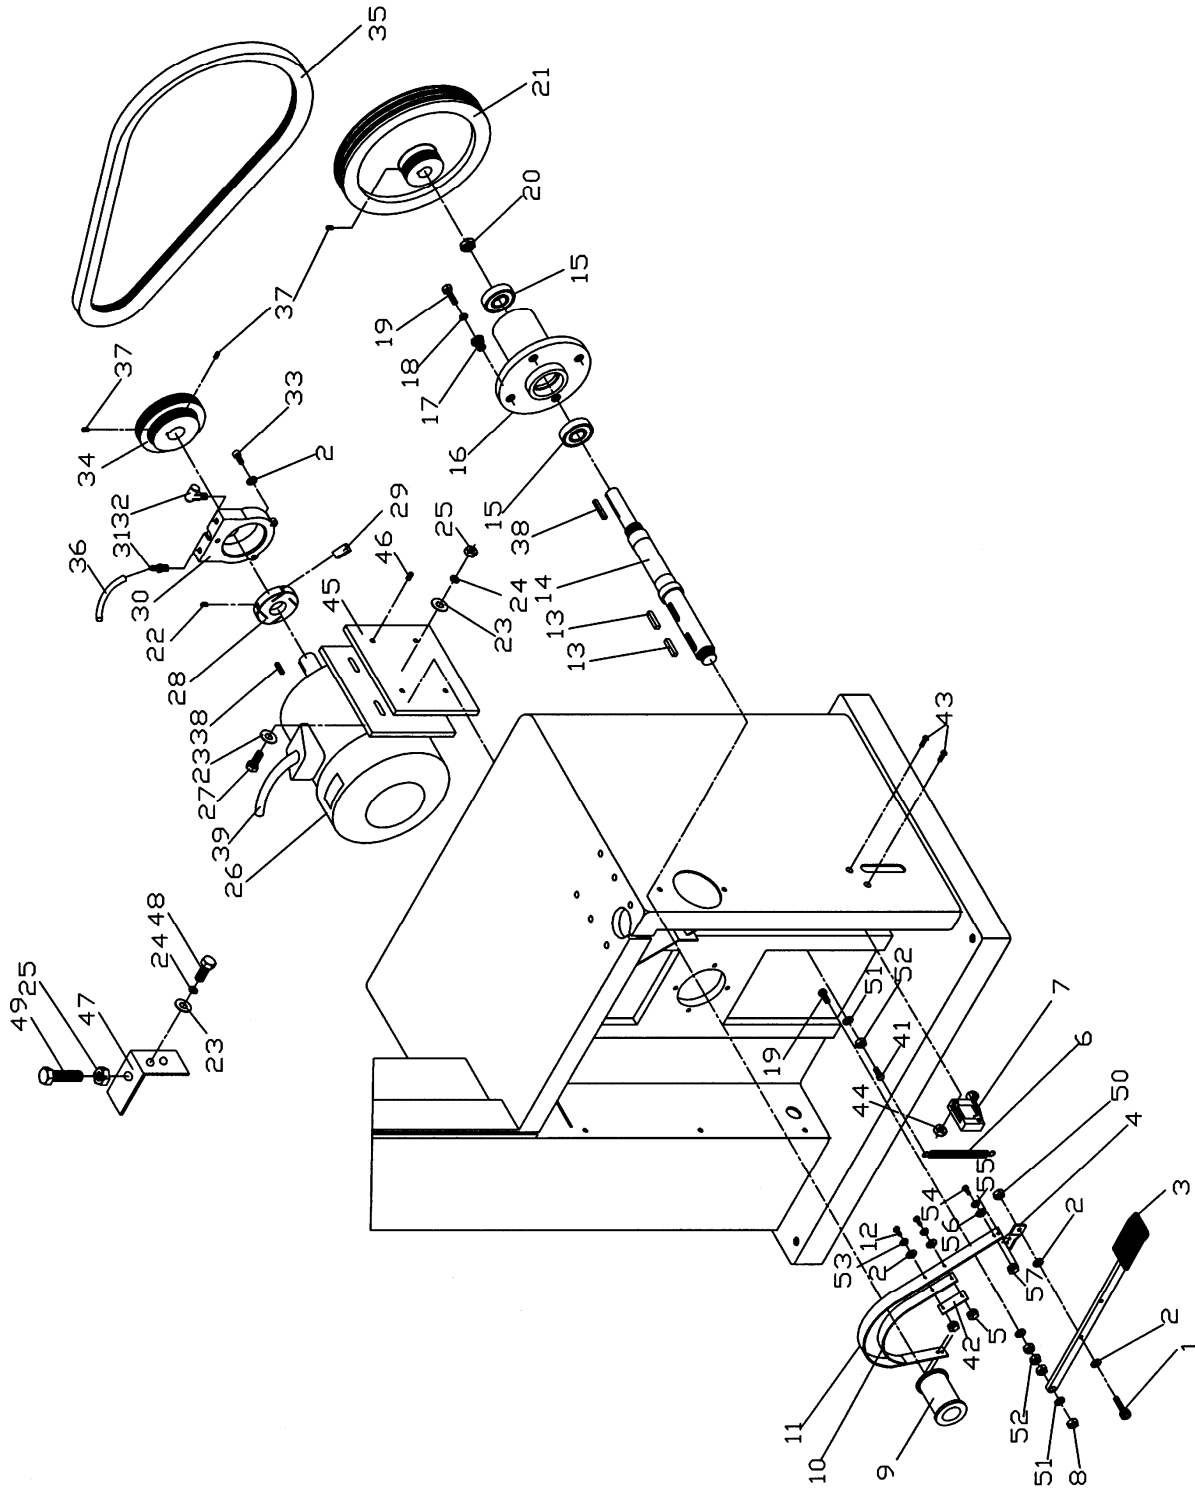

Lower Wheel Base Assembly (2013 and 2415)

Parts List: Guide Bracket Assembly (2013 Band Saw)

Index No.	Part No.	Description	Size	Qty
1	6295275	Guide Bar Case Bracket		1
2	6295276	Cover		1
3	TS-0081031	Hex Cap Screw	5/16"-18x3/4"	4
4	TS-0050011	Hex Cap Screw	1/4"-20x1/2"	1
5	6295278	Pointer		1
6	6295279	Guide Bar		1
7	6295280	Worm		1
8	6295281	Miniature Ball Bearing	609	1
9	6295282	C-Ring	S-12	2
10	6295283	Gear		1
11	TS-0208071	Socket Head Cap Screw	5/16"-18x1-1/4"	6
12	6295285	Gear Base		1
13	6295286	Set Block		1
14	6295287	Thumb Screw	1/4"-20x1/4"	1
15	6295288	Inner Blade Guard		1
16	6295289	Blade Guard		1
17	TS-0050021	Hex Cap Screw	1/4"-20x5/8"	4
18	TS-0720071	Lock Washer	1/4"	4
19	TS-0680021	Flat Washer	1/4"	7
20	6295291	Guide Bar Bracket		1
21	TS-0270131	Socket Set Screw	5/16"-18x2"	1
22	6295293	Locking Handle	1/4"x3/4"	1
23	TS-1521011	Socket Set Screw	M4x4	4
24	6295294	Knob		2
25	TS-0267021	Socket Set Screw	1/4"-20x1/4"	6
26	6295296	Lever Shaft		1
27	6295297	Hand Nut		2
28	6295298	Bolt		1
29	6295299	Support Bearing Bracket (L)		1
30	6295300	Adjustment Bolt		1
31	TS-0207041	Socket Head Cap Screw	1/4"-20x3/4"	2
32	6295302	Support Bearing Shaft		1
33	6295303	Spacer		2
34	6295304	C-Ring	S-15	4
35	6295305	Ball Bearing	6202	5
36	6295306	Shaft		2
37	6295307	Knob	3/8"-16x2"	1
38	TS-0208071	Socket Head Cap Screw	5/16"-18x1-1/4"	4
39	TS-0720081	Lock Washer	5/16"	6
40	6295308	Ball Bearing		1
41	6295309	Bracket		1
42	TS-0208041	Socket Head Cap Screw	5/16"-18x3/4"	2
43	6295311	Plastic Washer		1
44	6295312	Handwheel		1
45	6295313	Handle		1
46	6295314	Guide Wheel Assembly		1
47	6295315	Blade Support Shaft w/Bearing		1
48	6295316	Lower Guide Bracket		1
49	TS-0050051	Hex Cap Screw	1/4"-20x1"	2
50	6295318	Bracket		1
51	TS-0680031	Flat Washer	5/16"	4
52	TS-0207021	Socket Head Cap Screw	1/4"-20x1/2"	4
53	6295320	Lower Blade Guard		1
54	6295321	Locking Nut		1