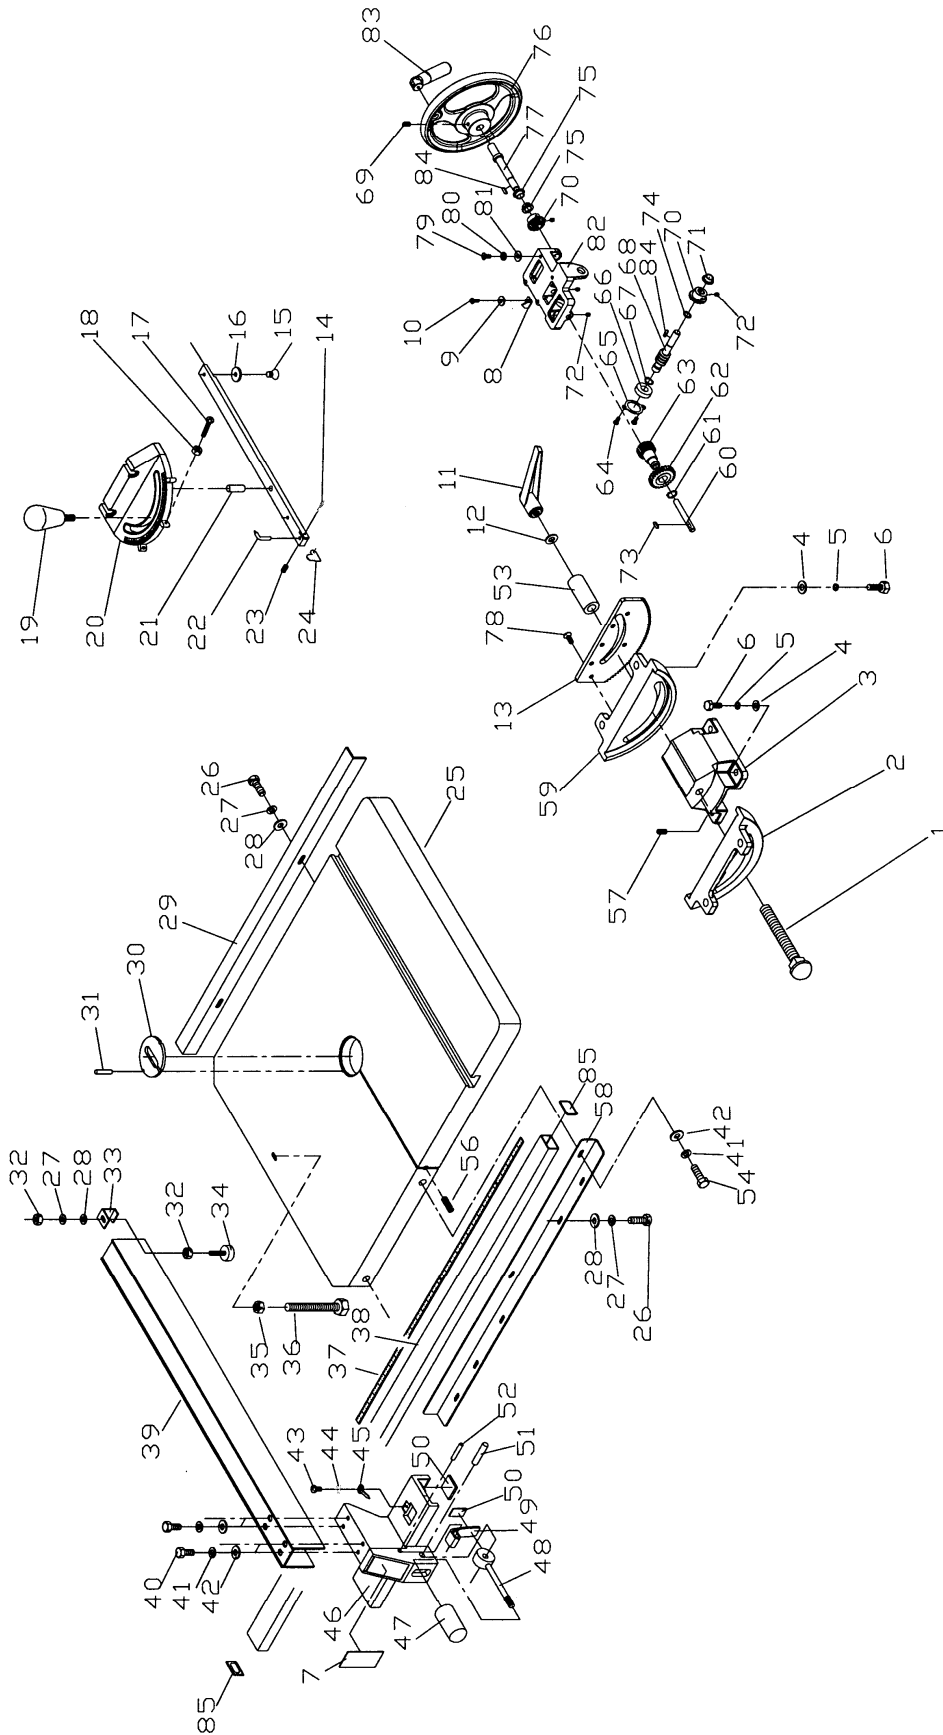

Table Assembly (2013 and 2415)

Parts List: Upper Wheel Base Assembly (2013 Band Saw)

Index No.	Part No.	Description	Size	Qty
1	2013-301	Upper Wheel Shaft <i>(for 2013, serial #05032013437 and higher)</i>		1
	6295889	Upper Wheel Shaft <i>(for 2013-1, serial #01062013080 to 05032013437)</i> <i>(for 2013-3, serial #01062013090 to 05032013437)</i>		1
2	TS-0680091	Flat Washer	3/4"	1
4	TS-0720091	Lock Washer	3/8"	8
5	2013-305	Upper Wheel Shaft Bracket		1
6	6295890	Lock Nut	3/4"-16 UNF	1
7	TS-0270051	Socket Set Screw	5/16"-18x1/2"	5
8	6295213	C-Ring	S-20	2
9	6295214	Lever Shaft		1
10	6295215	Upper Adjustment Bracket		1
11	6295891	Upper Wheel Guide Bracket		1
12	6295217	Adjustment Bracket		1
13	TS-0640091	Nylon Lock Hex Nut	3/8"-16	1
14	6295219	Lock Knob		1
15	6295220	Adjustment Screw		1
16	6295221	Elevator Bracket		1
17	6295222	Spring		2
18	6295223	Guide Bar		2
19	TS-0810012	Screw	#10-24x1/4"	1
20	6295225	Bracket		1
21	6295226	Pointer		1
22	TS-0720051	Lock Washer	#10	3
23	6295227	Upper Wheel Bracket Base		1
24	6295228	Bracket Shaft		2
25	6295229	Handwheel		1
26	TS-0720081	Lock Washer	5/16"	2
27	TS-0640081	Nylon Insert Lock Nut	5/16"-18	2
28	TS-0208121	Socket Head Cap Screw	5/16"-18 x 2-1/2"	2
29	TS-0680041	Flat Washer	3/8"	4
30	TS-0060081	Hex Cap Screw	3/8"-16x1-3/4"	6
31	2013-331	Work Lamp	115V	1
32	6295236	Scale (Blade tension)		1
33	2013-333	Bushing		3
34	TS-081C022	Phillips Pan Head Machine Screw	#10-24x3/8"	2