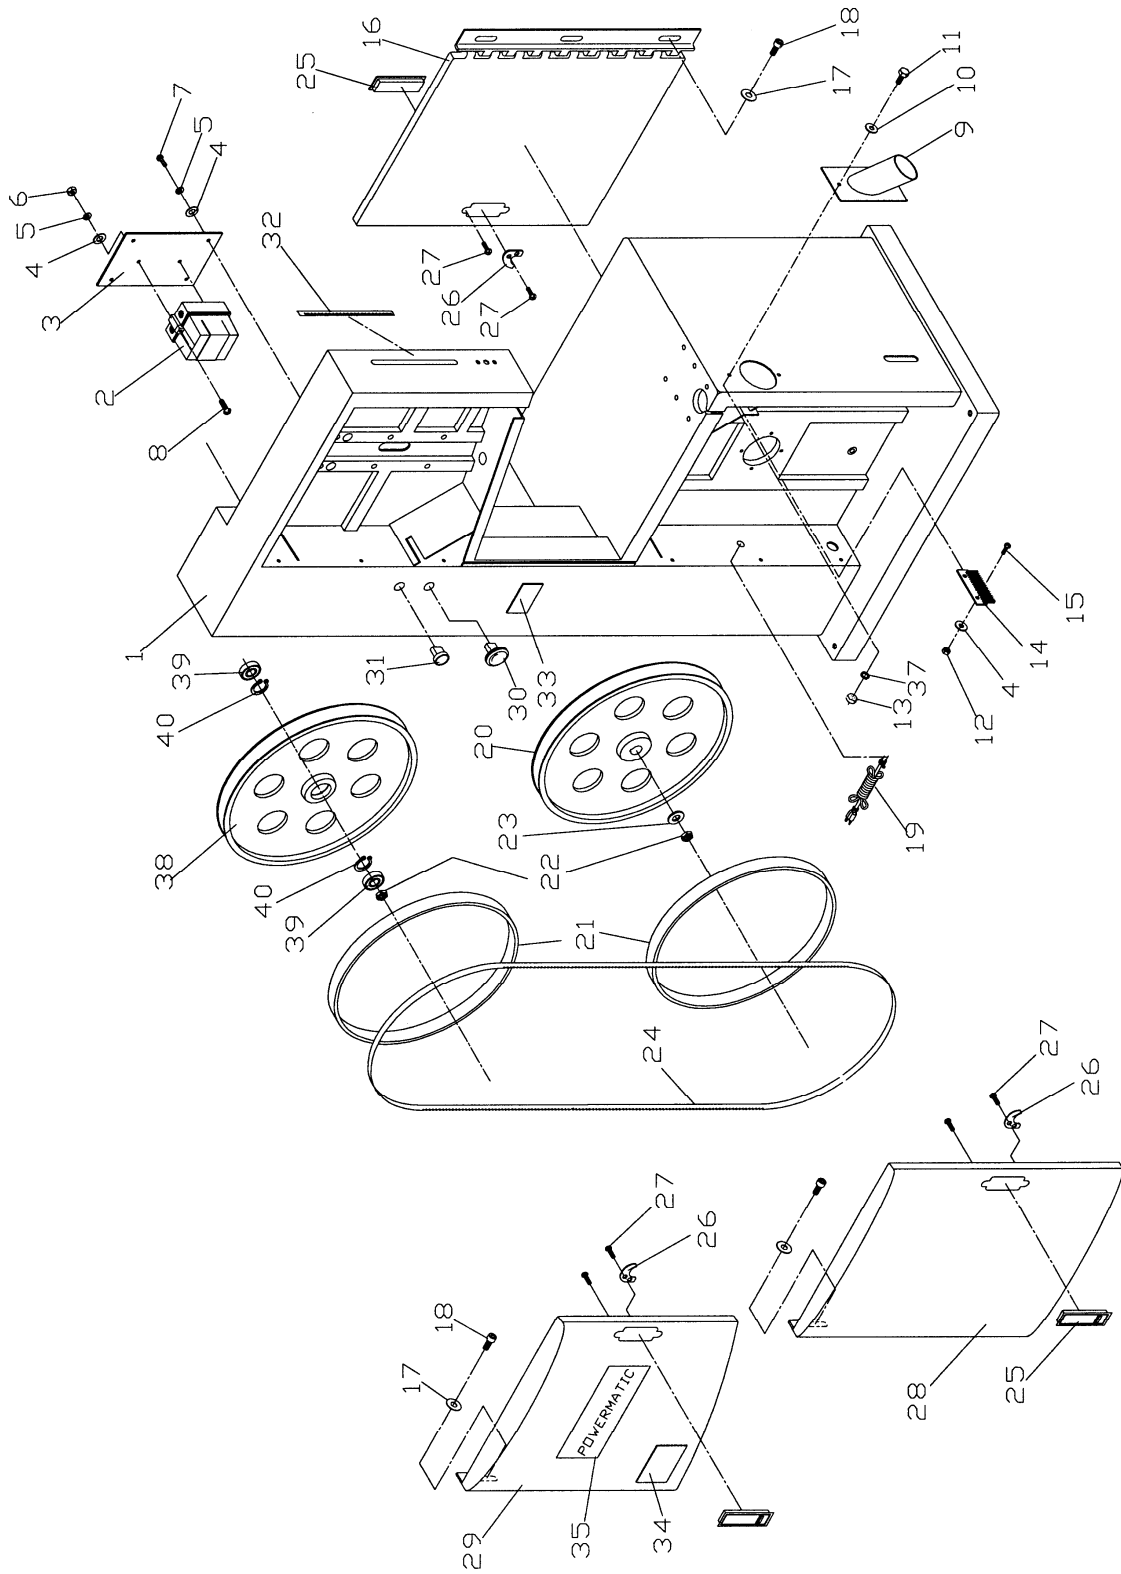

Saw Body Assembly (2013 and 2415)

Parts List: Table Assembly (2013 Band Saw)

Index No.	Part No.	Description	Size	Qty
1	2013-201	Carriage Bolt	1/2"-12x9"	1
2	6295149	Trunnion (Left Side)		1
3	2013-203	Table Bracket		1
4	TS-0680041	Flat Washer	3/8"	8
5	TS-0720091	Lock Washer	3/8"	8
6	TS-0060061	Hex Cap Screw	3/8"-16x1-1/4"	8
7	6295154	Name Plate		1
8	6295155	Pointer		1
9	TS-0720051	Lock Washer	#10	1
10	TS-081C022	Phillips Pan Head Machine Screw	#10-24x3/8"	1
11	6295158	Locking Handle		1
12	TS-0680061	Flat Washer	1/2"	1
13	2013-213	Angle Scale Plate		1
	6295328	Miter Gauge Assembly (Items 14 thru 24)		1
14	6295161	Pin		1
15	6295162	Flat Head Screw	1/4"	1
16	6295163	Guard Disc		1
17	TS-1533062	Phillips Pan Head Machine Screw	M5-0.8Px20	3
18	TS-1540031	Nut	M5	3
19	6295166	Knob		1
20	6295167	Miter Gauge Body		1
21	6295168	Pin		1
22	6295169	Pointer		1
23	TS-1521011	Socket Set Screw	M4x4	1
24	6295171	Stop Block		1
25	6295172	Work Table		1
26	TS-0050021	Hex Cap Screw	1/4"-20x5/8"	9
	6295329	Fence Assembly (Items 7,27,28,32,33,34,39 thru 52)		1
27	TS-0720071	Lock Washer	1/4"	10
28	TS-0680021	Flat Washer	1/4"	10
29	6295176	Rear Rail		1
30	6295177	Table Insert		1
31	6295178	Spring Pin	Ø3x10	2
32	TS-0561011	Hex Nut	1/4"-20	2
33	6295180	Rear Hook		1
34	6295181	Sliding Pad		1
35	TS-0570031	Hex Nut	3/8"-16	1
36	TS-0060171	Hex Cap Screw	3/8"-16x4"	1
37	6295184	Scale		1
38	6295185	Guide Rail		1
39	6295186	Fence		1
40	TS-0081031	Hex Cap Screw	5/16"-18x3/4"	4
41	TS-0720081	Lock Washer	5/16"	4
42	TS-0680031	Flat Washer	5/16"	4
43	TS-0810012	Screw	#10-24x1/4"	1
44	TS-0733031	External Tooth Lock Washer	#10	1
45	6295193	Pointer		1
46	6295194	Fence Body		1
47	6295195	Knob		1
48	6295196	Lock Handle		1
49	6295197	Lock Plate		1
50	6295198	Pad		2
51	6295199	Pin		1
52	6295200	Pin		1