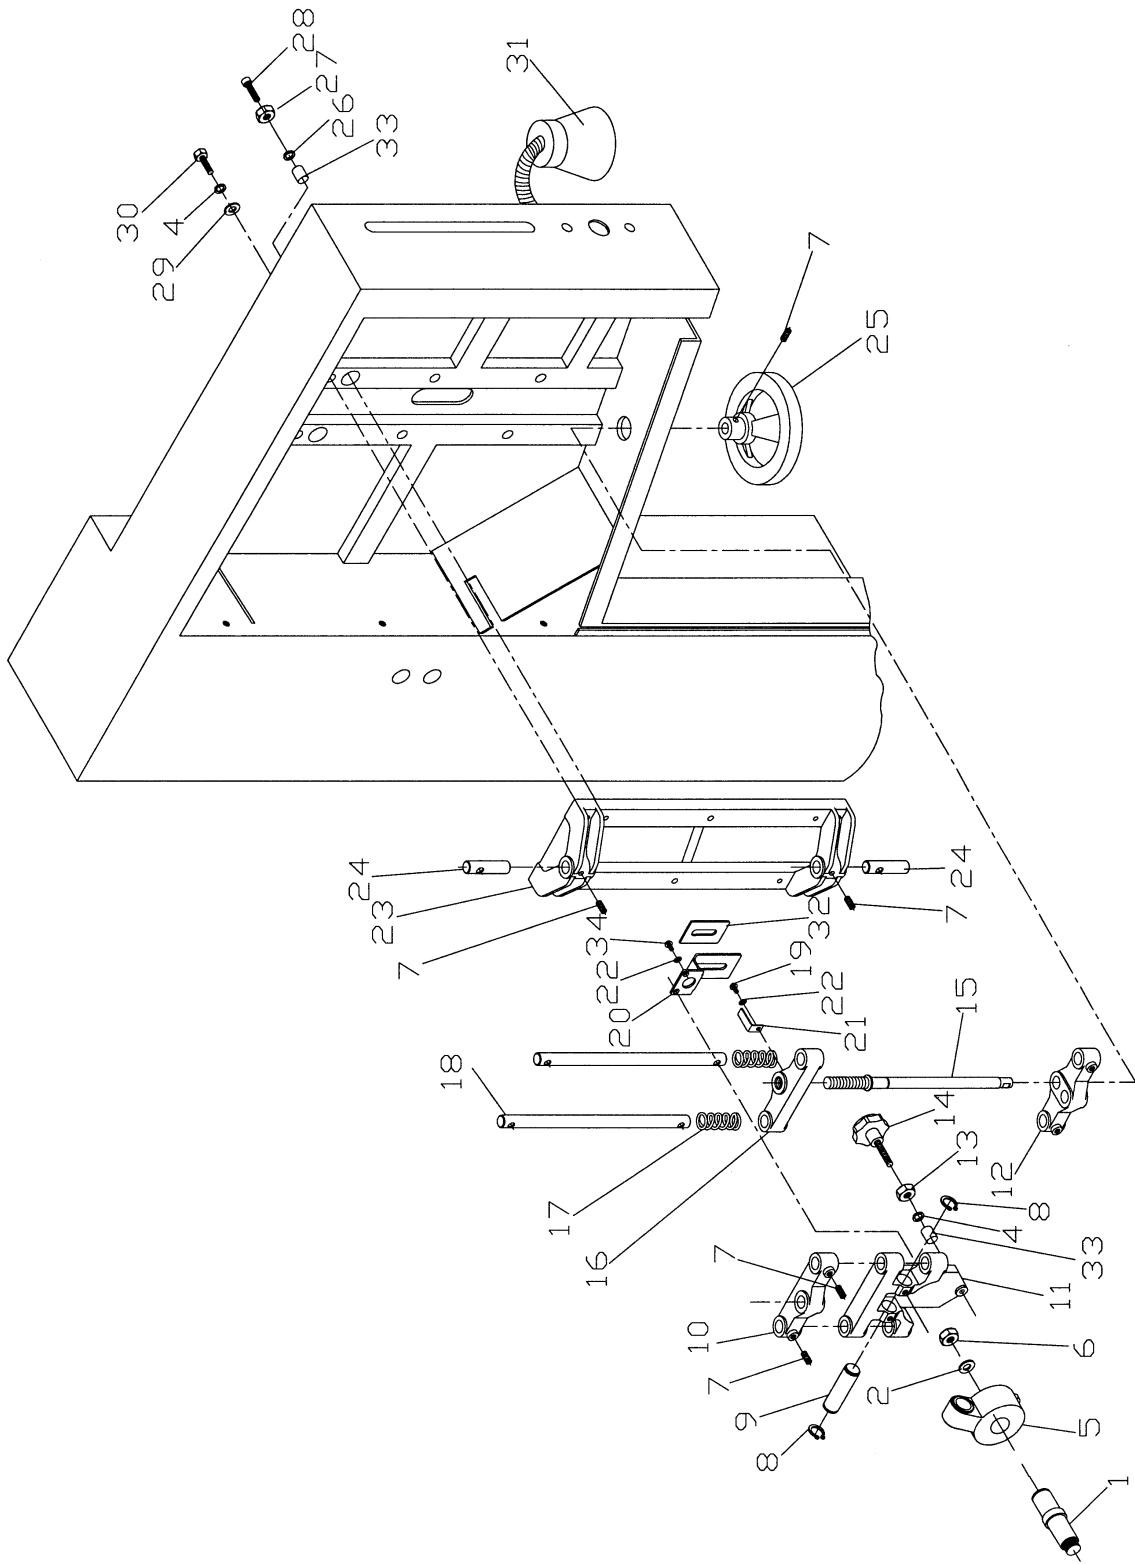

Upper Wheel Base Assembly (2013 and 2415)

Parts List: Lower Wheel Base Assembly (2013 Band Saw)

Index No.	Part No.	Description	Size	Qty
1	TS-0207061	Socket Head Cap Screw	1/4"-20x1"	1
2	TS-0680021	Flat Washer	1/4"	5
3	6295238	Brake Pedal		1
4	6295239	Brake Bracket		2
5	TS-0561011	Hex Nut	1/4"-20	9
6	6295241	Spring		1
7	6295242	Brake Switch		1
8	TS-0640091	Nylon Insert Lock Nut	3/8"-16	1
9	6295243	Brake Wheel		1
10	6295244	Brake Belt		1
11	6295245	Brake Band		1
12	TS-0050031	Hex Cap Screw	1/4"-20x3/4"	4
13	6295247	Key	7x7x25	2
14	6295248	Shaft		1
15	6295249	Ball Bearing	6206	2
16	6295250	Bearing Base		1
17	6295251	Adjusting Screw		4
18	TS-0720091	Lock Washer	3/8"	4
19	TS-0060091	Hex Cap Screw	3/8"-16x2"	5
20	6295253	Hex Nut	M28	1
21	6295254A	Spindle Pulley (serial # 08102013704 and higher)		1
	6295254	Spindle Pulley (serial # 08102013703 and lower)		1
22	TS-0267041	Socket Set Screw	1/4"-20x3/8"	2
23	TS-0680031	Flat Washer	5/16"	10
24	TS-0720081	Lock Washer	5/16"	6
25	TS-0561021	Hex Nut	5/16"-18	5
26	6295256	Motor	2HP, 1Ph	1
	2013-426SC	Starting Capacitor	500MFD, 125VAC	1
	2013-426RC	Running Capacitor	30µF, 300VAC	1
	6295331	Motor	3HP, 3Ph	1
27	TS-0208081	Socket Head Cap Screw	5/16"-18x1-1/2"	4
28	6295258	Core		1
29	6295259	Core Piece		4
30	6295260	Fan Cover		1
31	6295261	Hose Connector		1
32	6295262	Air Input Valve		1
33	TS-0207041	Socket Head Cap Screw	1/4"-20x3/4"	3
34	6295264A	Motor Pulley (serial # 08102013704 and higher)		1
	6295264	Motor Pulley (serial # 08102013703 and lower)		1
35	6295265	Belt	501J	1
36	6295266	Hose		1
37	TS-0270031	Socket Set Screw	5/16"-18x3/8"	4
38	6295268	Key	7x7x40	2
39	6295269	Motor Cord	1Ph	1
	6294828	Motor Cord	3Ph	1
41	TS-0060091	Hex Cap Screw	3/8"-16x2"	1
42	6295272	Plate		2
43	TS-2284302	Phillips Pan Head Machine Screw	M4x30	2
44	TS-1540021	Hex Nut	M4	2
45	6294830	Motor Plate		1
46	TS-0270031	Socket Set Screw	5/16"-18x3/8"	4
47	6294832	Belt Tension Bracket		1
48	TS-0051021	Hex Cap Screw	5/16"-18x5/8"	2
49	TS-0051111	Hex Cap Screw	5/16"-18x2-1/2"	1
50	TS-0640071	Nylon Insert Lock Nut	1/4"-20	2
51	TS-0680041	Flat Washer	3/8"	2