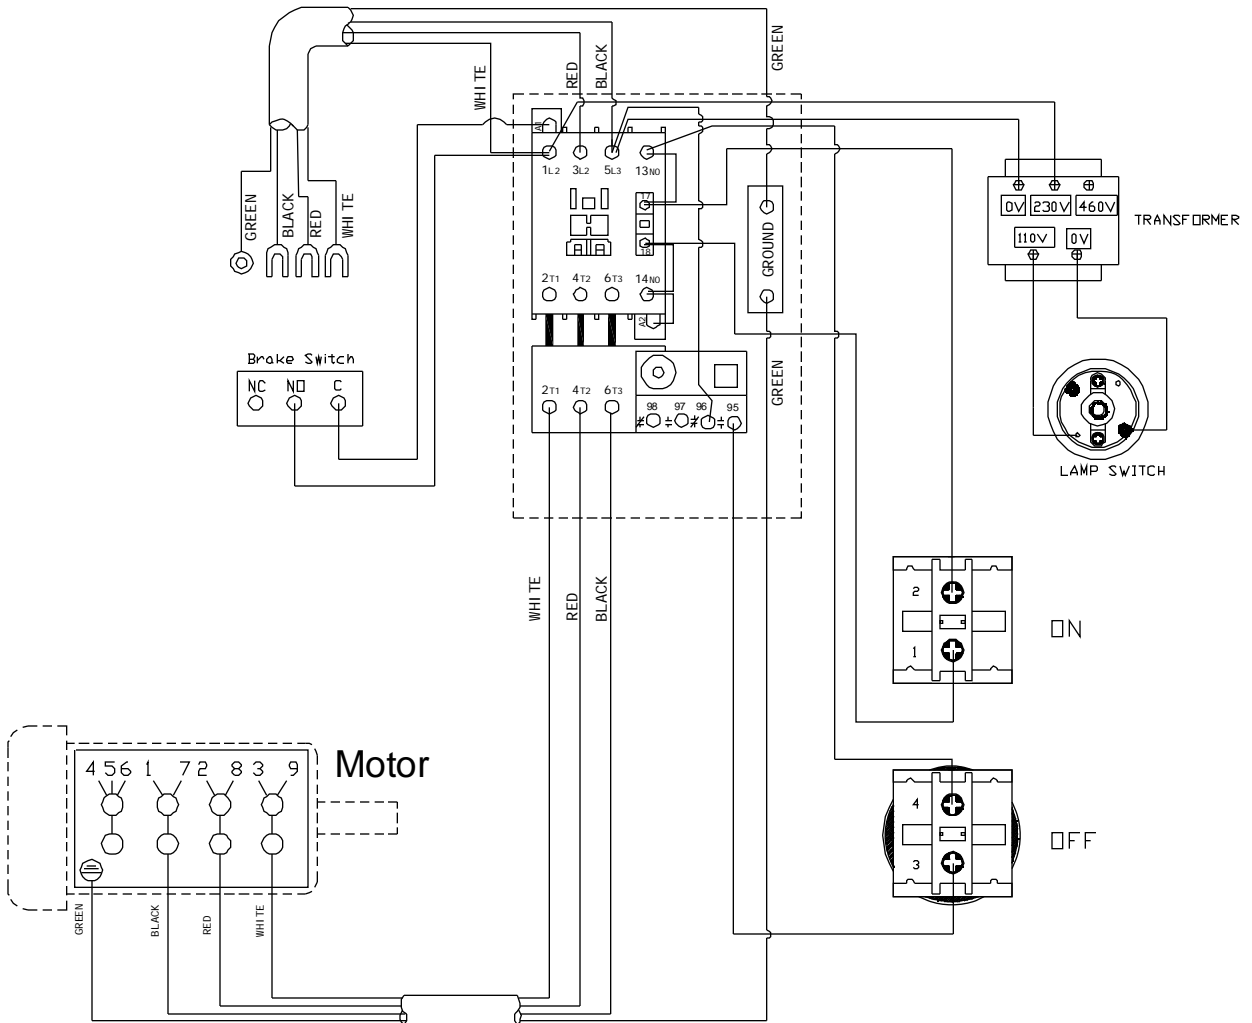

Magnetic Switch