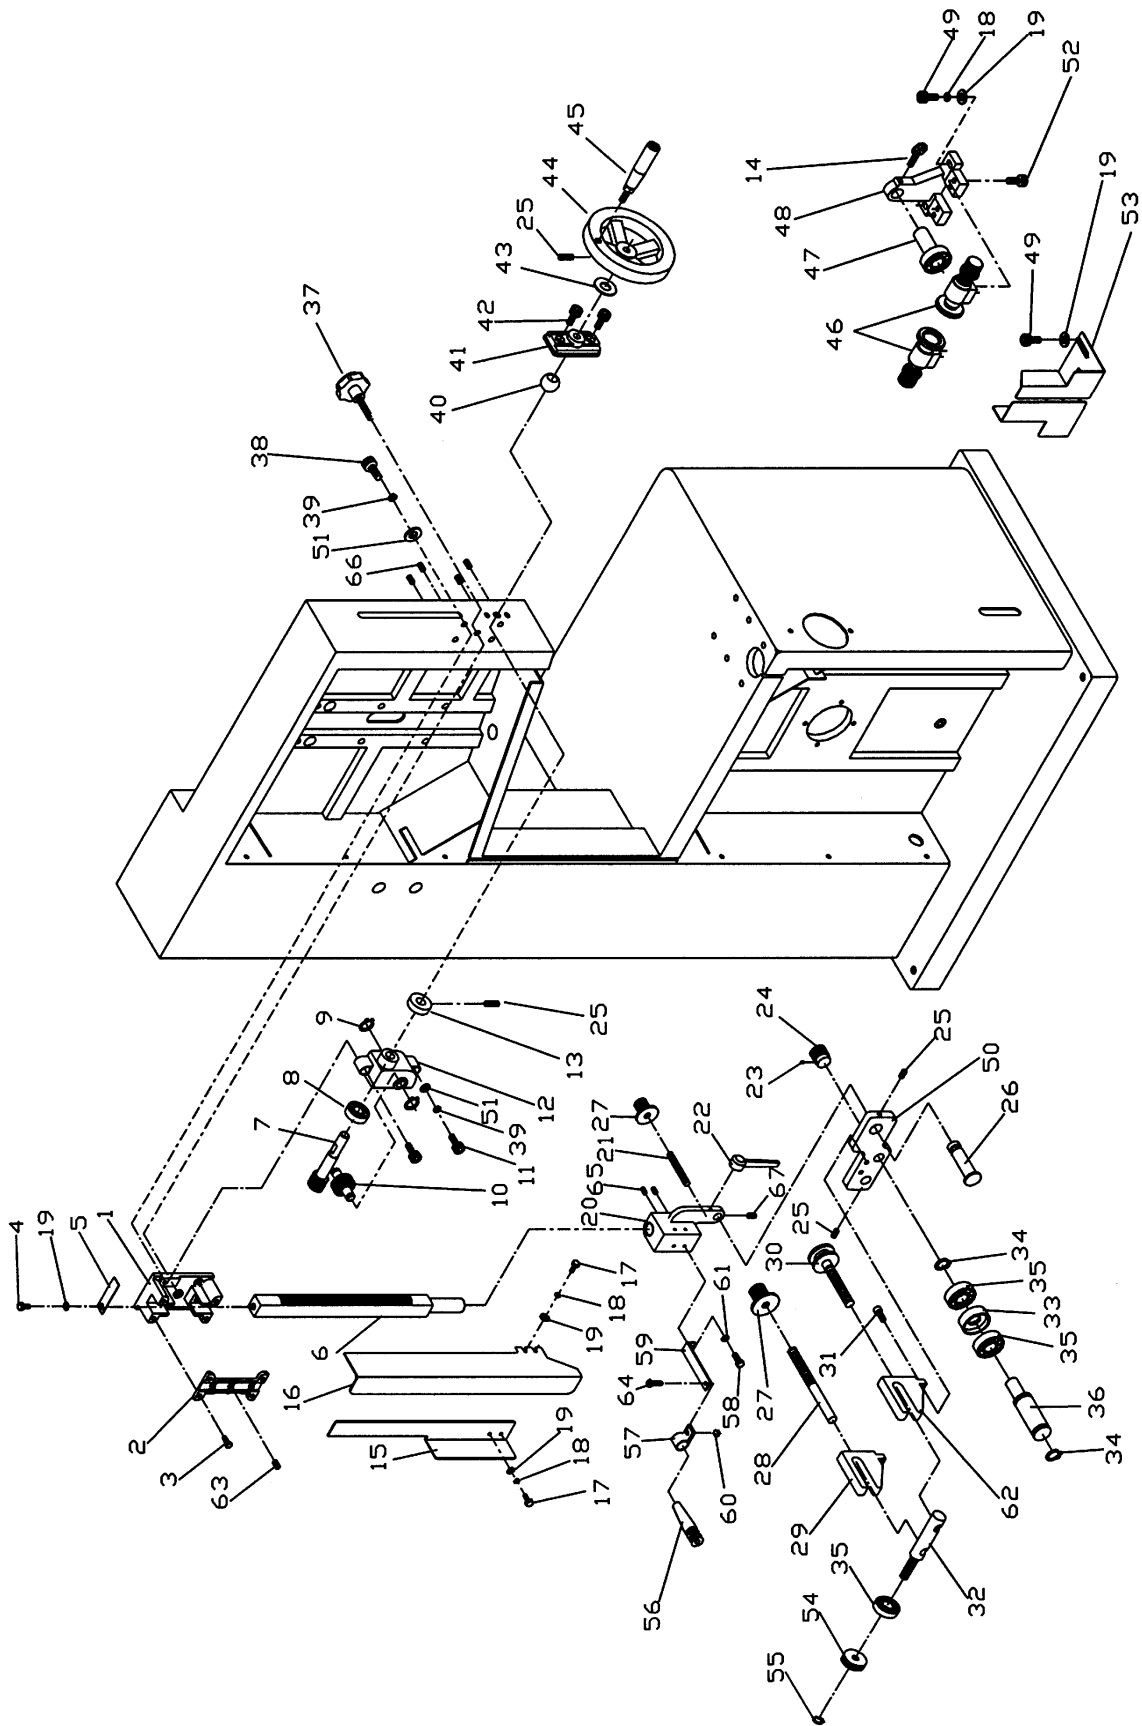

Index No.	Part No.	Description	Size	Qty
55	6295322	C-Ring	E-5	1
56	6295323	Air Nozzle		1
57	6295324	Hose Clamp		1
58	TS-081C022	Screw	#10-24x3/8"	1
59	6295325	Bracket		1
60	TS-0560071	Hex Nut	#10-24	1
61	TS-069204	Flat Washer	#10	1
62	6295327	Support Bearing Shaft (R)		1
63	TS-0270031	Socket Set Screw	5/16"-18x3/8"	3
64	TS-081C032	Phillips Pan Head Machine Screw	#10-24x1/2"	1
65	TS-0270051	Socket Set Screw	5/16"-18x1/2"	4
66	TS-0267041	Socket Set Screw	1/4"-20x3/8"	4
67	2013-567	Eccentric Set Screw		1

Guide Bracket Assembly (2013 and 2415)