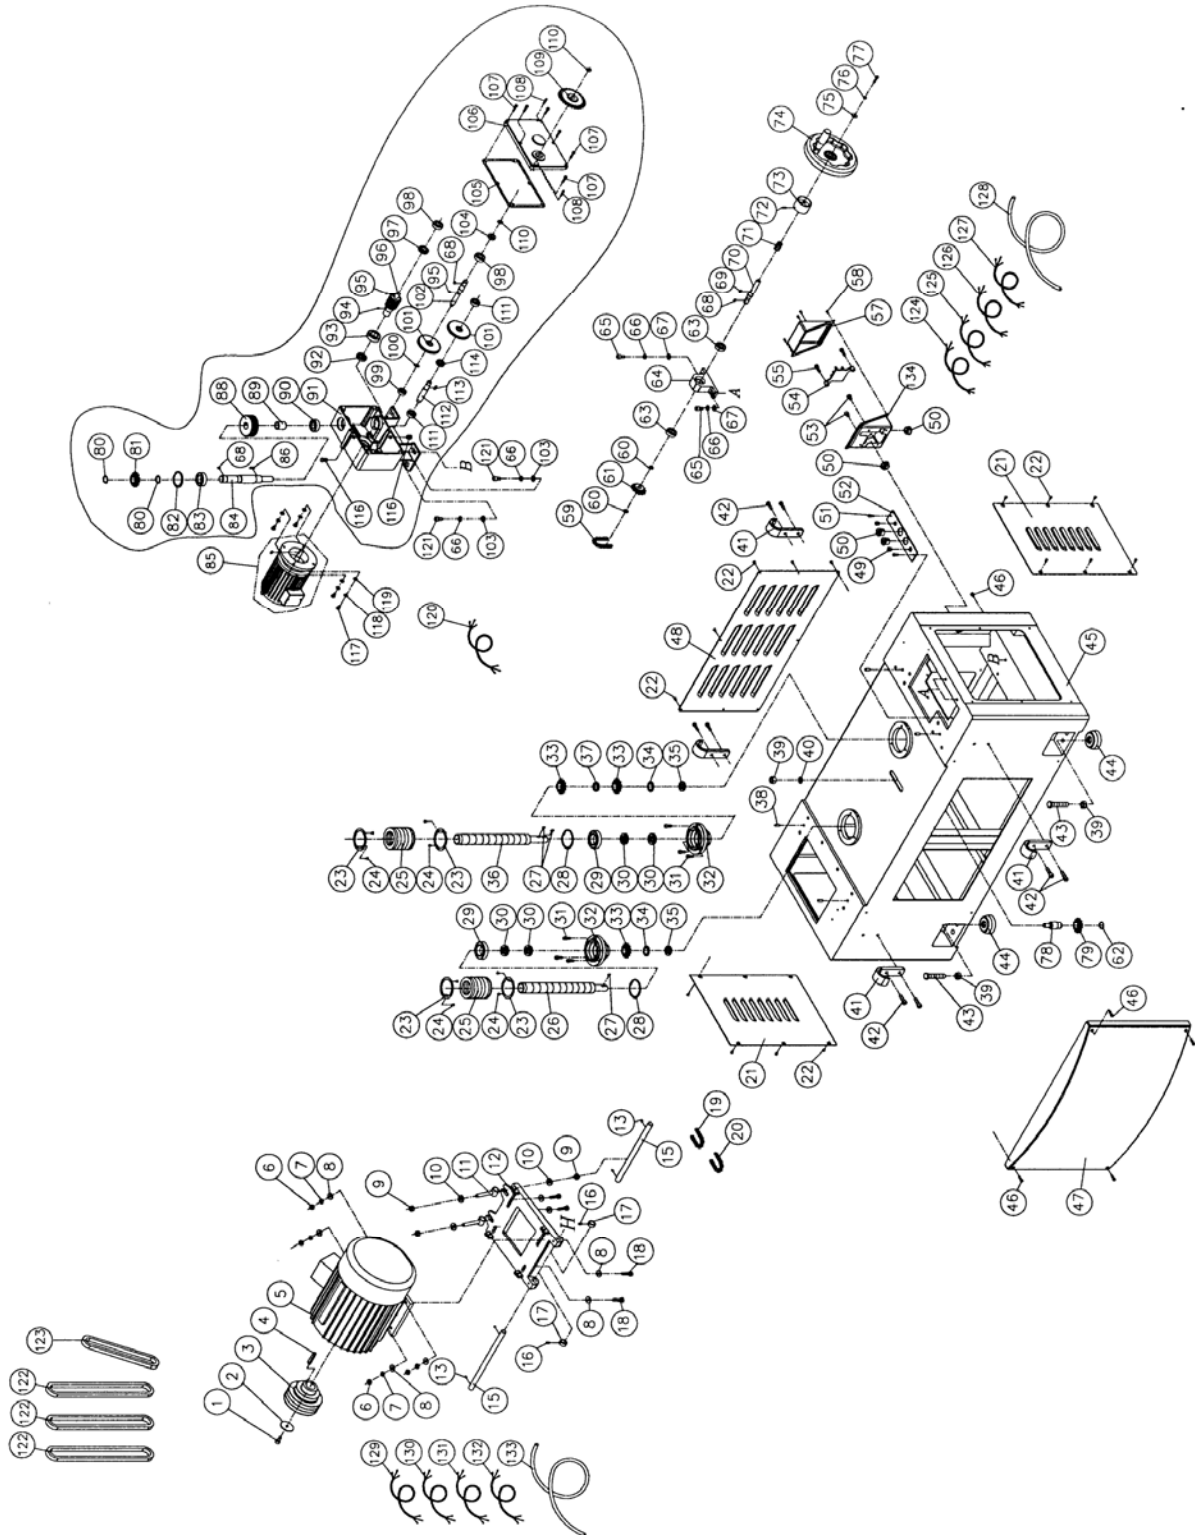

Base Assembly

Parts List: Base Assembly

Index No.	Part No.	Description	Size	Qty
1	TS-1504031	Socket Head Cap Screw	M8x16	1
2	TS-1550061	Flat Washer	M8	1
3	WP2510-603	Motor Pulley		1
4	WP2510-604	Key	10x8x56	1
5	WP2510-605	Main Motor	15HP, 230/460V, 3Ph	1
6	TS-1540071	Hex Nut	M10	4
7	TS-2361101	Lock Washer	M10	4
8	TS-1550071	Flat Washer	M10	8
9	TS-1540081	Hex Nut	M12	4
10	TS-2360121	Flat Washer	M12	4
11	6012123	Adjusting Bolt		2
12	WP2510-612	Motor Plate		1
13	TS-1523051	Set Screw	M6x16	4
15	6012126	Shaft		2
16	TS-1524021	Set Screw	M8x10	2
17	6012125	Spacer		2
18	TS-1491081	Hex Cap Screw	M10x50	4
19	WP2510-619	Chain	#40 x 54P	1
20	WP2510-620	Chain	#40 x 84P	1
21	WP2510-621	Side Cover		2
22	TS-2246102	Button Head Socket Screw	M6x10	20
23	6012071	Bushing		4
24	6012070	Washer Head Screw	M4x8	8
25	6012068	Rubber Boot		2
26	6012069	Driven Lead Screw		1
27	WP2510-111	Key	5x5x10	3
28	WP2510-628	C-Ring		2
29	BB-6008VV	Ball Bearing	6008VV	2
30	BB-51105	Thrust Bearing	51105	4
31	TS-1504041	Socket Head Cap Screw	M8x20	6
32	6012075	Bracket		2
33	WP2510-633	Sprocket		3
34	WP2510-634	Star Washer	M25	2
35	WP2510-635	Special Nut		2
36	WP2510-636	Drive Lead Screw		1
37	WP2510-637	Washer		1
38	WP2510-638	Pin		4
39	TS-154010	Hex Nut	M16	5
40	TS-155010	Flat Washer	M16	1
41	WP2510-641	Hanger		4
42	TS-1505041	Socket Head Cap Screw	M10x30	4
43	WP2510-643	Leveling Screw	M16x80	4
44	6012095	Pad		4
45	WP2510-645	Base		1
46	TS-1503021	Socket Head Cap Screw	M6x10	5
47	WP2510-647	Front Cover		1
48	WP2510-648	Rear Cover		1
49	WP2510-649	Strain Relief		2
50	WP2510-650	Strain Relief		4
51	TS-1503041	Socket Head Cap Screw	M6x16	2
52	WP2510-652	Plate		1
53	TS-1504011	Socket Head Cap Screw	M8x10	2
54	WP2510-654	Terminal Plate		1
55	TS-1504051	Socket Head Cap Screw	M8x25	2
57	WP2510-657	Junction Box Cover		1
58	TS-1533032	Pan Head Screw	M5x10	4
59	WP2510-233	Chain	#40 x 58P	1