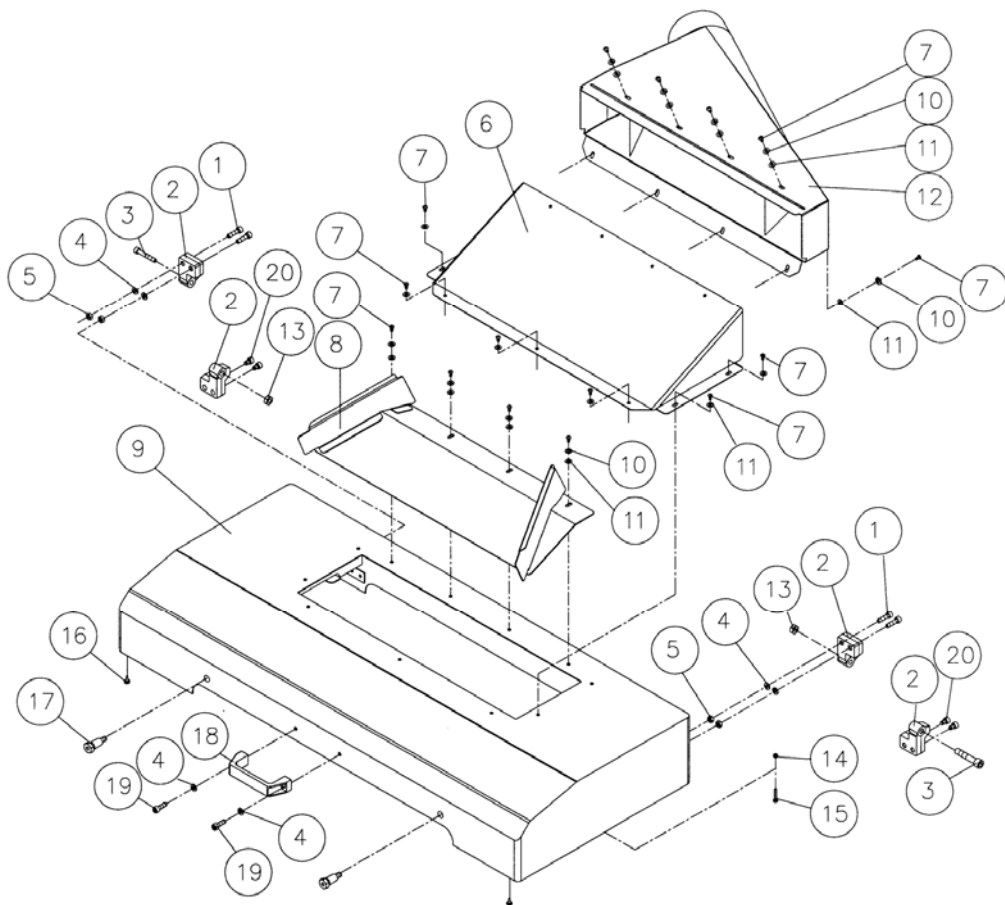

Parts List: Top Cover Assembly

Index No.	Part No.	Description	Size	Qty
1.....	TS-1504061	Socket Head Cap Screw	M8x30	4
2.....	WP2510-302	Hinge		4
3.....	TS-1505111	Socket Head Cap Screw	M10x70	2
4.....	TS-1551061	Lock Washer	M8	6
5.....	TS-1540061	Hex Nut	M8	4
6.....	WP2510-306	Upper Cover		1
7.....	TS-2246122	Button Head Socket Screw	M6x12	19
8.....	WP2510-308	Deflection Plate		1
9.....	WP2510-309	Top Cover		1
10.....	TS-2361061	Lock Washer	M6	19
11.....	TS-1550041	Flat Washer	M6	19
12.....	6012181	Dust Chute		1
13.....	TS-1541041	Nylon Insert Lock Nut	M10	2
14.....	TS-1540031	Hex Nut	M5	4
15.....	TS-1481061	Hex Cap Screw	M5x25	2
16.....	WP2510-316	Pad		2
17.....	6012190	Shoulder Screw		2
18.....	6012189	Handle		1
19.....	TS-1504051	Socket Head Cap Screw	M8x25	2
20.....	TS-1504071	Socket Head Cap Screw	M8x35	4