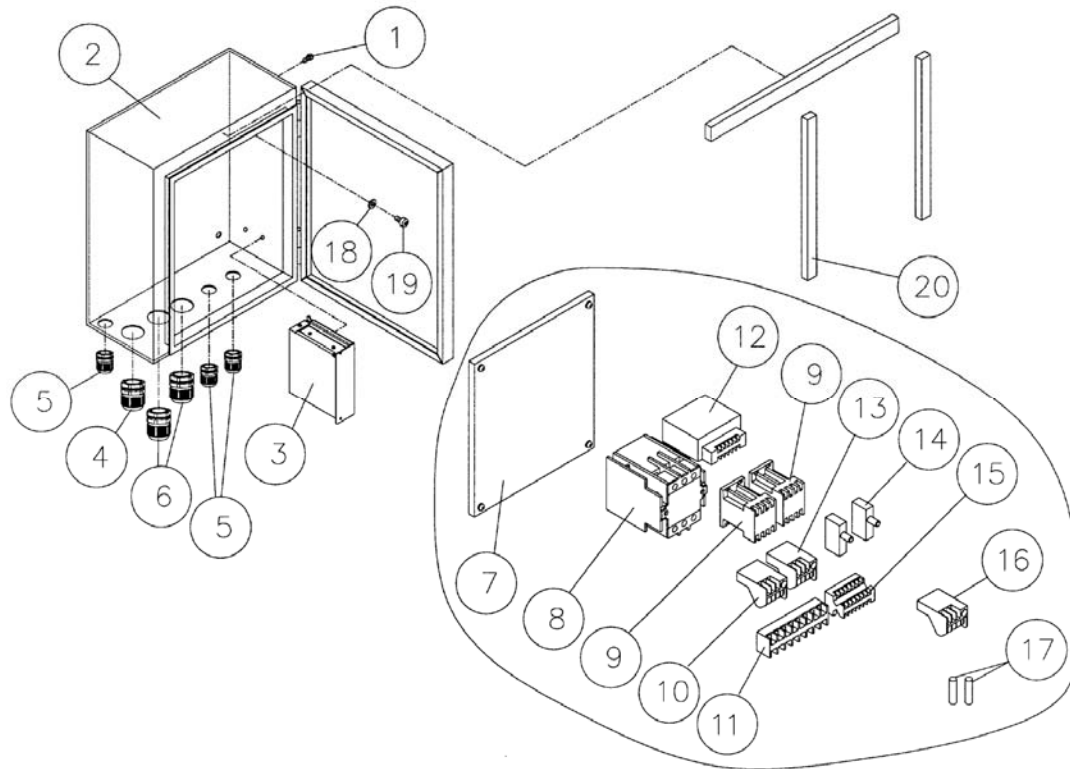

Parts List: Electrical Box Assembly

Index No.	Part No.	Description	Size	Qty
1.....	TS-1531012	Screw	M3x6	2
2.....	WP2510-702	Electrical Box		1
3.....	WP2510-703	Power Supply		1
4.....	WP2510-704	Strain Relief		1
5.....	WP2510-705	Strain Relief		3
6.....	WP2510-706	Strain Relief		2
.....	WP2610-EBA	Electrical Board Assembly (#7 - #17)		1
7.....	WP2510-707	Electrical Board		1
8.....	WP2510-708	Contactor (for 15HP Motor)		1
9.....	WP2510-709	Contactor (for 1/2HP Motor)		2
10.....	WP2510-710	Overload (for 230V, Big Conductor)	RA-30 (32-50A)	1
11.....	WP2510-711	Terminal Board.....		1
12.....	WP2510-712	Transformer		1
13.....	WP2510-713	Overload (for Small Conductor)	RA-20 (1.6-2.5A)	1
14.....	WP2510-714	Fuse Support Base.....		2
15.....	WP2510-715	Terminal Board.....		1
16.....	WP2510-716	Overload (for 460V, Big Conductor)	RA-30E (18-26A)	1
17.....	WP2510-717	Fuse	250V, 2A	4
18.....	TS-1550041	Flat Washer.....	M6.....	4
19.....	TS-1503031	Socket Head Cap Screw	M6x12.....	4
20.....	WP2510-720	Padding		3