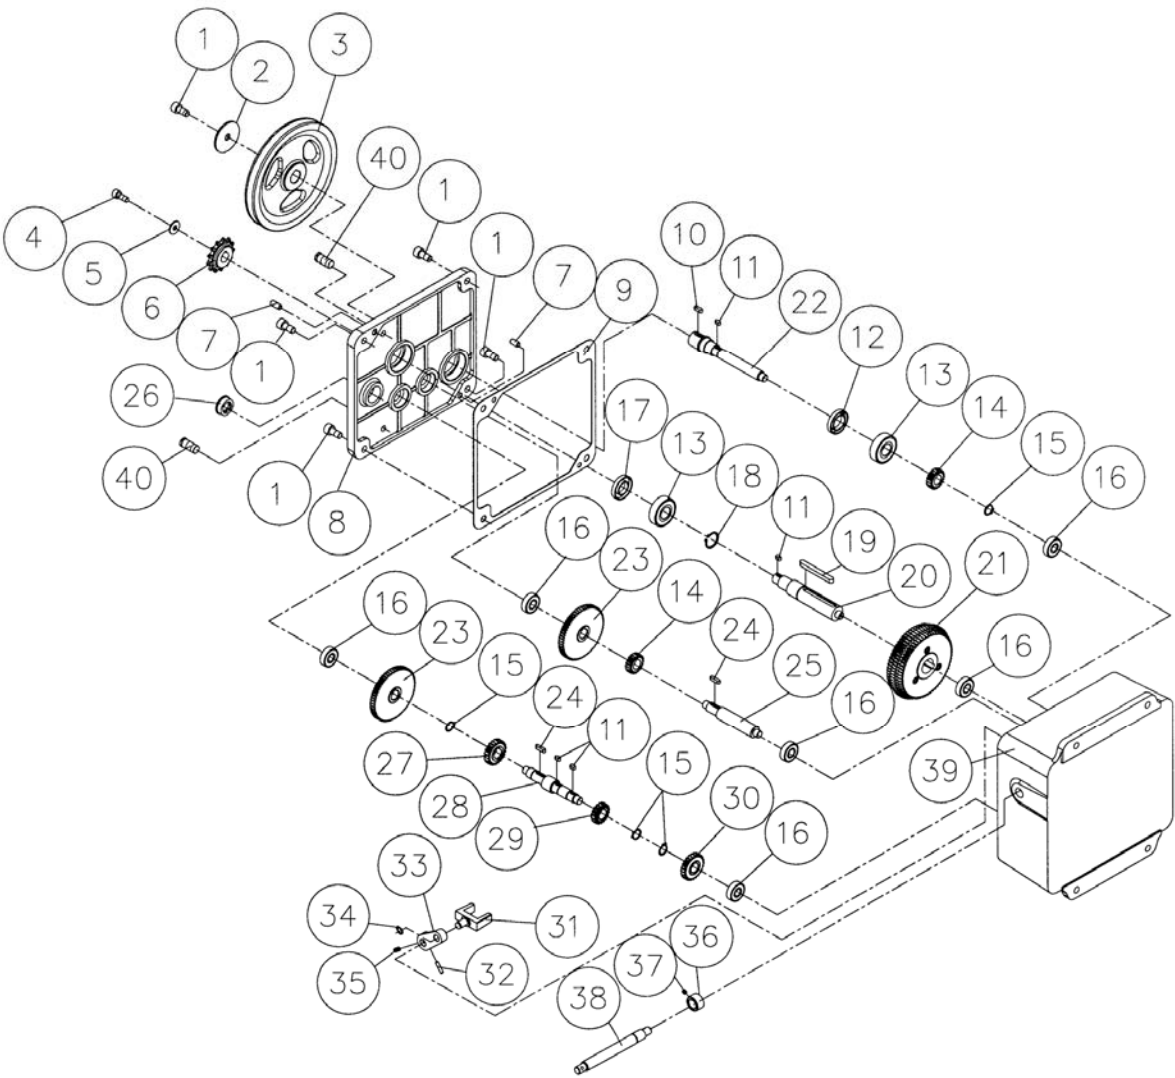

Gearbox Assembly

Parts List: Gearbox Assembly

Index No.	Part No.	Description	Size	Qty
	WP2510-100	Gearbox Assembly (index nos. 1 through 40)		1
1	TS-1505021	Socket Head Cap Screw	M10x20	5
2	6012047	Washer		1
3	6012046	Pulley		1
4	TS-1504041	Socket Head Cap Screw	M8x20	1
5	TS-1550061	Flat Washer	M8	1
6	6012050	Sprocket		1
7	WP2510-107	Pin		2
8	WP2510-108	Gearbox Cover		1
9	WP2510-109	Gasket		1
10	WP2510-110	Key	5x5x16	1
11	WP2510-111	Key	5x5x10	4
12	WP2510-112	Oil Seal		1
13	BB-6204VV	Ball Bearing	6204VV	2
14	6012037	Gear	20T	2
15	WP2510-115	S-Ring		4
16	BB-6201VV	Ball Bearing	6201VV	6
17	WP2510-117	Oil Seal		1
18	WP2510-118	S-Ring		1
19	WP2510-119	Key	8x7x72	1
20	WP2510-120	Shaft		1
21	WP2510-121	Gear		1
22	WP2510-122	Shaft		1
23	6012041	Gear	60T	2
24	WP2510-124	Key	5x5x20	2
25	WP2510-125	Shaft		1
26	WP2510-126	Oil Level Sight Glass		1
27	WP2510-127	Gear		1
28	WP2510-128	Shaft		1
29	WP2510-129	Gear		1
30	WP2510-130	Gear		1
31	WP2510-131	Shift Fork		1
32	WP2510-132	Pin		1
33	6012061	Lever		1
34	WP2510-134	S-Ring		1
35	TS-1523021	Set Screw	M6x8	1
36	WP2510-136	Bushing		1
37	TS-1523011	Set Screw	M6x6	1
38	WP2510-138	Shift Shaft		1
39	WP2510-139	Gearbox		1
40	WP2510-140	Oil Plug		2