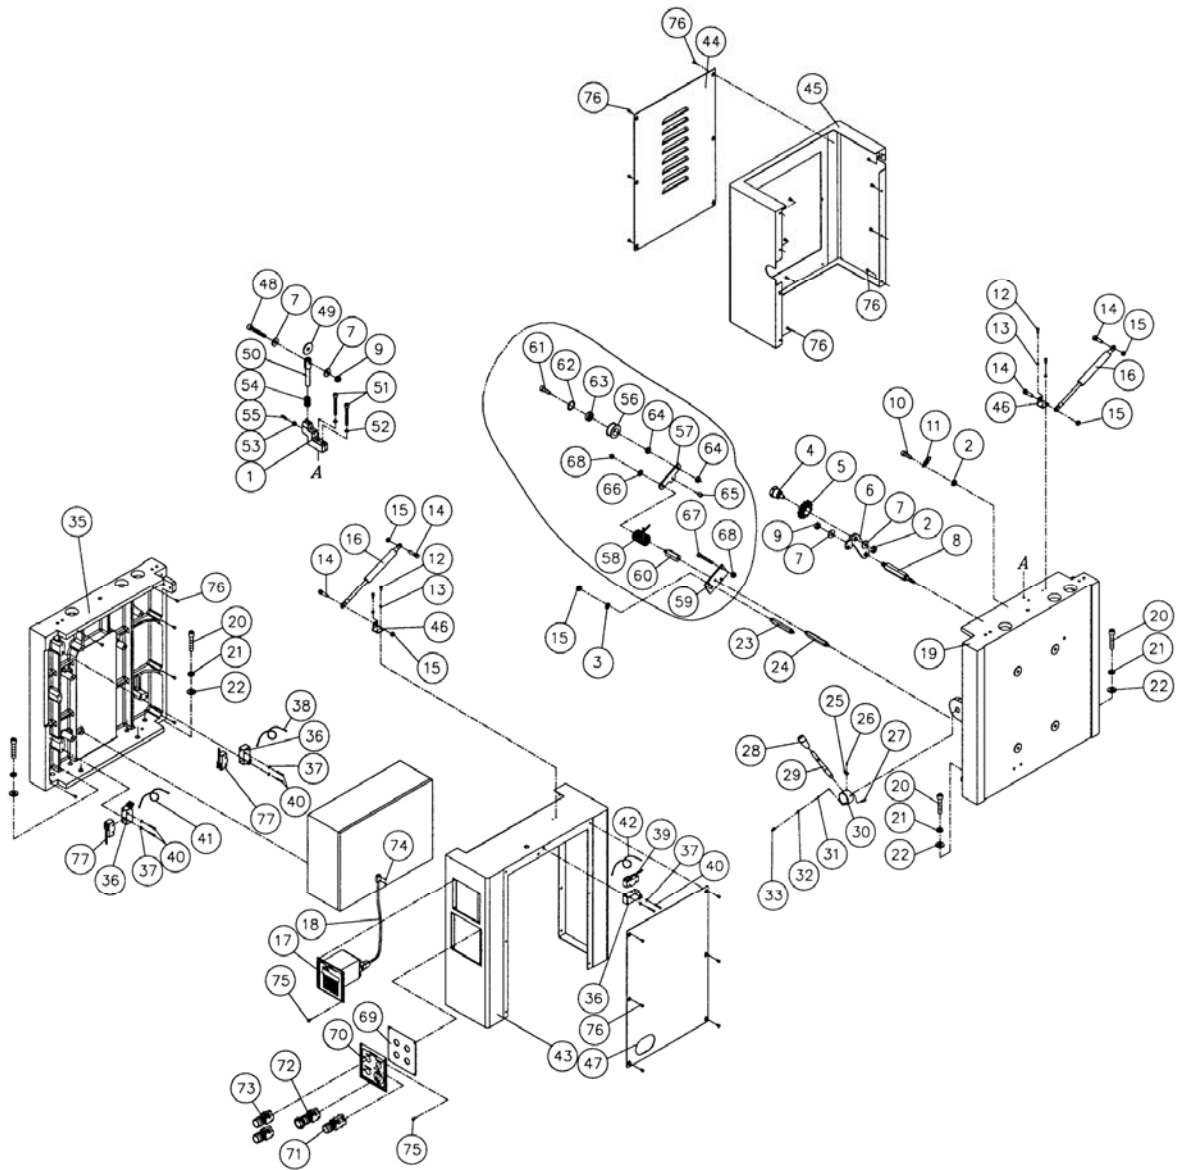

Column Assembly

Parts List: Column Assembly

Index No.	Part No.	Description	Size	Qty
1	WP2510-401	Idler Support Base		1
2	TS-1540071	Hex Nut	M10	2
3	TS-1550061	Flat Washer	M8	1
4	6012082	Shaft		1
5	6012286	Sprocket		1
6	6012287	Sprocket Bracket		1
7	TS-1550071	Flat Washer	M10	4
8	WP2510-408	Shaft		1
9	TS-1541041	Nylon Insert Lock Nut	M10	2
10	TS-1505071	Socket Head Cap Screw	M10x45	1
11	WP2510-411	Spring		1
12	TS-1502031	Socket Head Cap Screw	M5x12	4
13	TS-1551031	Lock Washer	M5	4
14	WP2510-414	Shoulder Screw		4
15	TS-1541031	Nylon Insert Lock Nut	M8	4
16	WP2510-416	Cylinder		2
17	WP2510-417	Controller		1
18	WP2510-418	Cord		1
19	WP2510-419	Left Column		1
20	TS-1506051	Socket Head Cap Screw	M12x40	12
21	TS-1551081	Lock Washer	M12	12
22	TS-2360121	Flat Washer	M12	12
23	WP2510-423	Shaft		1
24	WP2510-424	Shaft		1
25	WP2510-425	Pointer		1
26	TS-2171012	Pan Head Screw	M4x6	1
27	WP2510-427	Pin		1
28	6012214	Handle Knob		1
29	6012213	Handle Shaft		1
30	WP2510-430	Shift Hub		1
31	WP2510-431	Steel Ball		1
32	WP2510-432	Spring		1
33	TS-1524031	Set Screw	M8x12	1
35	WP2510-435	Right Column		1
36	WP2510-436	Plastic Cover		3
37	TS-1550021	Flat Washer	M4	6
38	WP2510-438	Limit Switch Cord	18AWG x 2C x 750mm	1
39	WP2510-439	Limit Switch		1
40	TS-2284302	Pan Head Screw	M4x30	6
41	WP2510-441	Limit Switch Cord	18AWG x 2C x 400mm	1
42	WP2510-442	Limit Switch Cord	18AWG x 2C x 900mm	1
43	WP2510-443	Right Cover		1
44	WP2510-444	Left Panel		1
45	WP2510-445	Left Cover		1
46	WP2510-446	Cylinder Bracket		2
47	WP2510-447	Right Panel		1
48	TS-1505061	Socket Head Cap Screw	M10x40	1
49	WP2510-449	Washer		1
50	WP2510-450	Shaft		1
51	TS-1504081	Socket Head Cap Screw	M8x40	2
52	TS-1551061	Lock Washer	M8	2
53	TS-1540041	Hex Nut	M6	1
54	WP2510-454	Spring		1
55	TS-1523061	Set Screw	M6x20	1
	WP2510-IA	Idler Assembly (Items 56 thru 68)		1
56	WP2510-456	Idler		1
57	WP2510-457	Idler Bracket		1