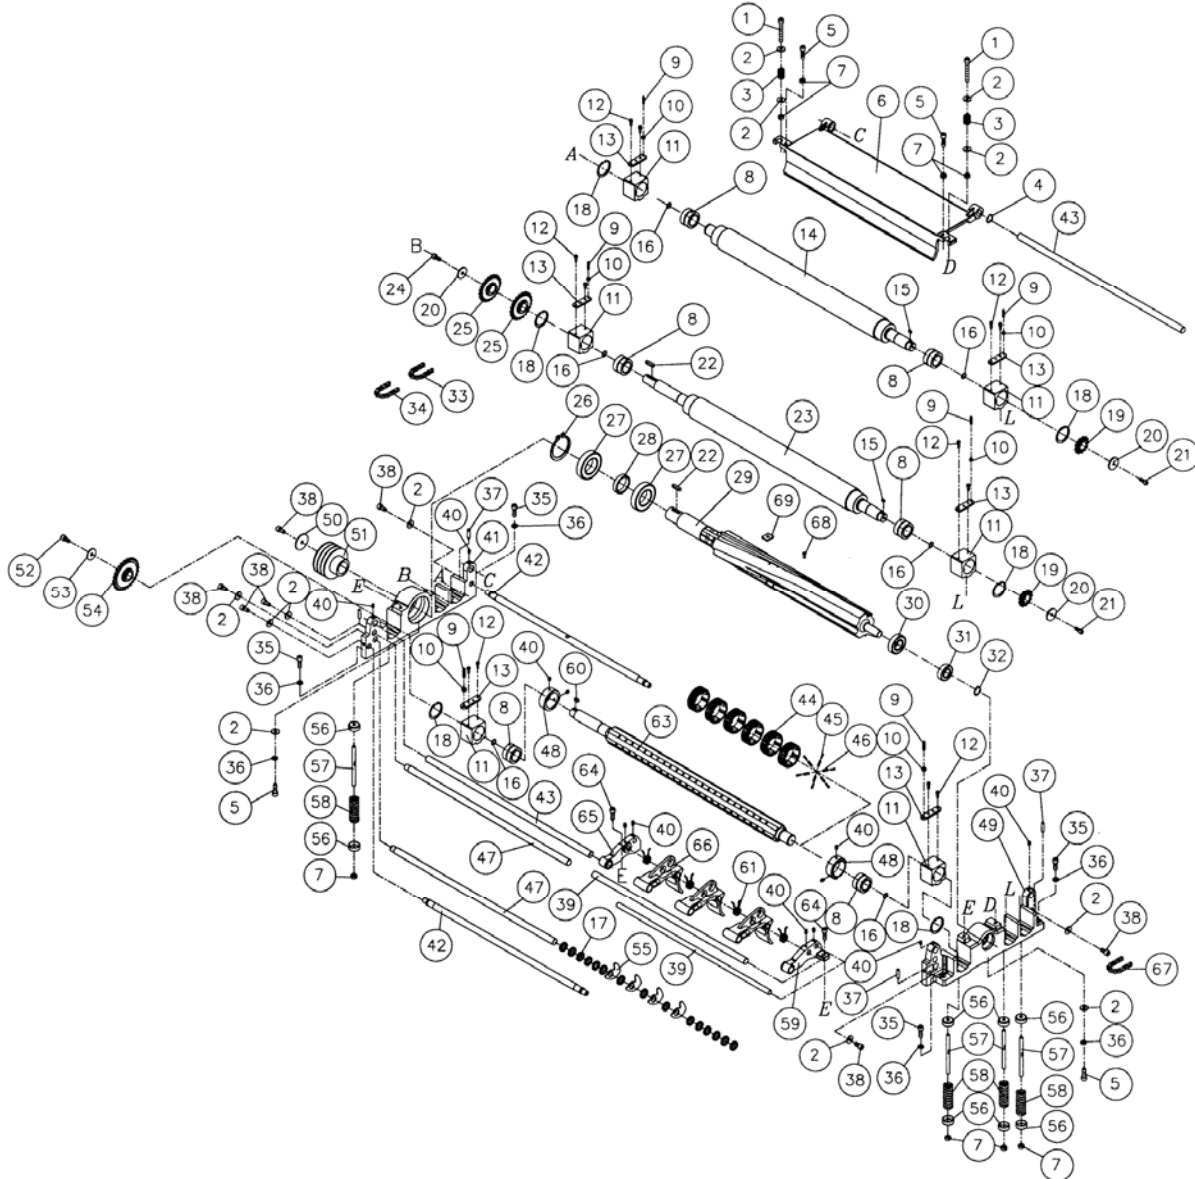

Table Assembly

Parts List: Table Assembly

Index No.	Part No.	Description	Size	Qty
1	WP2510-501	Roller Bracket		4
2	BB-6203VV	Ball Bearing	6203VV	4
3	WP2510-503	Roller		2
4	TS-1540071	Hex Nut	M10	4
5	TS-1491041	Hex Cap Screw	M10x30	4
6	TS-1540061	Hex Nut	M8	9
7	WP2510-507	Set Screw	M8x40	6
8	TS-1502091	Socket Head Cap Screw	M5x40	6
9	WP2510-509	Guide		2
10	6012241	Plate		2
11	WP2510-511	Shoulder Screw		2
13	6012239	Sleeve		2
14	TS-1504051	Socket Head Cap Screw	M8x25	4
15	TS-1551061	Lock Washer	M8	10
16	TS-1550061	Flat Washer	M8	4
17	WP2510-517	Pin		4
18	WP2510-518	Transfer Roller		2
19	TS-1522021	Set Screw	M5x8	6
20	6012248	Linking Plate		3
21	6012261	Eccentric Cam		4
22	6012260	Shaft		4
23	TS-2171012	Pan Head Screw	M4x6	1
24	WP2510-111	Key	5x5x10	2
25	WP2510-525	Rear Linking Plate		1
26	6012258	Shoulder Screw		1
27	WP2510-527	Front Linking Plate		1
28	WP2510-528	Key	5x5x8	1
29	6012249	Shaft		1
30	WP2510-530	Pointer		1
31	6012214	Handle Knob		1
32	6012213	Handle Shaft		1
33	TS-1505021	Socket Head Cap Screw	M10x20	2
34	TS-1550071	Flat Washer	M10	1
35	WP2510-535	E-Clip		1
36	6012252	Hub		1
37	TS-1523021	Set Screw	M6x8	1
38	TS-1504081	Socket Head Cap Screw	M8x40	6
39	6012253	Locking Handle		1
40	WP2510-540	Table		1
41	WP2510-541	Pointer		1
42	TS-2245102	Button Head Socket Screw	M5x10	2
43	WP2510-543	Slide Bracket		1
44	WP2510-544	Magnetic Bar		1
45	6012244	Table Adjusting Hub		2
46	TS-1550061	Flat Washer	M8	6
47	6012247	Shoulder Screw		1
48	TS-2361051	Lock Washer	M5	4
49	WP2510-549	Screw	M5x15	2
50	TS-1541011	Lock Nut	M5	2
51	WP2510-551	Wave Washer	M5	1
52	WP2510-552	Shoulder Screw		1