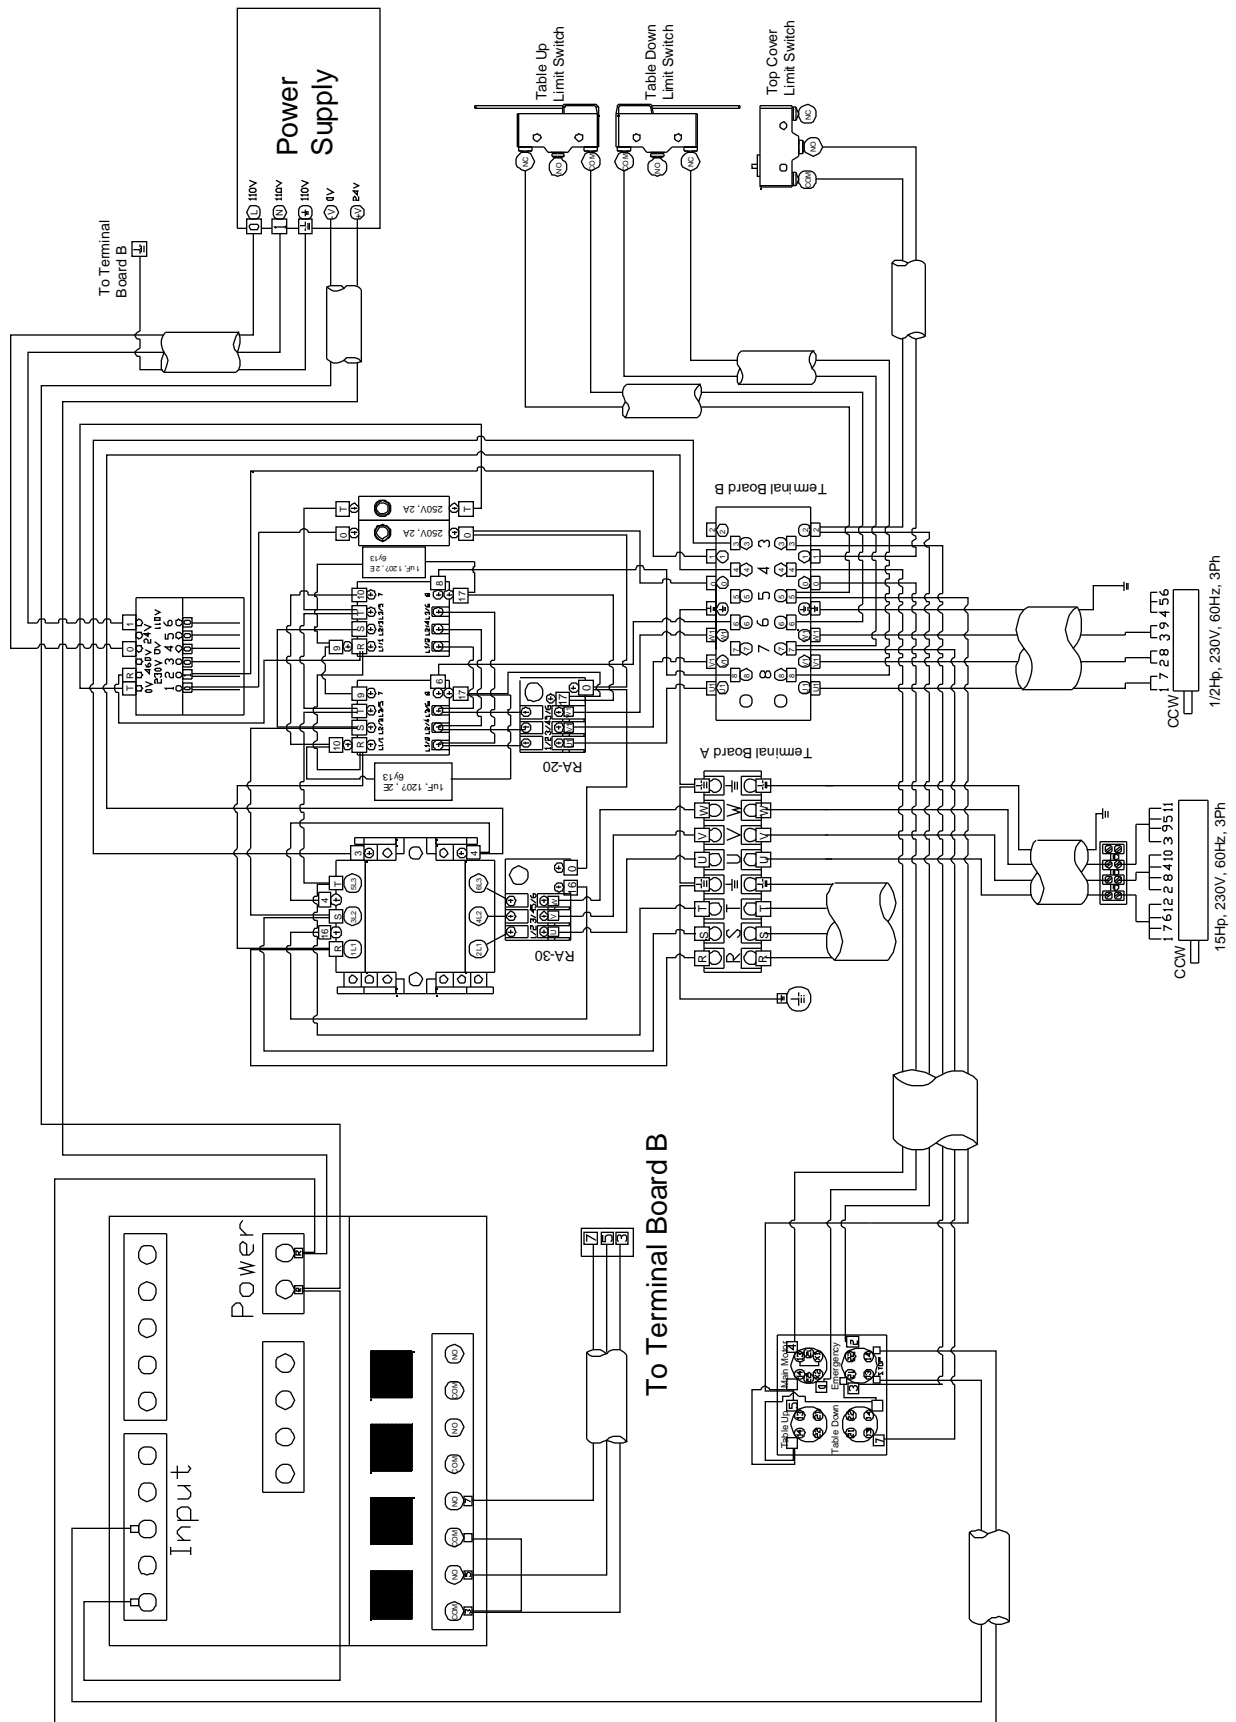

Electrical Connections – 230Volt