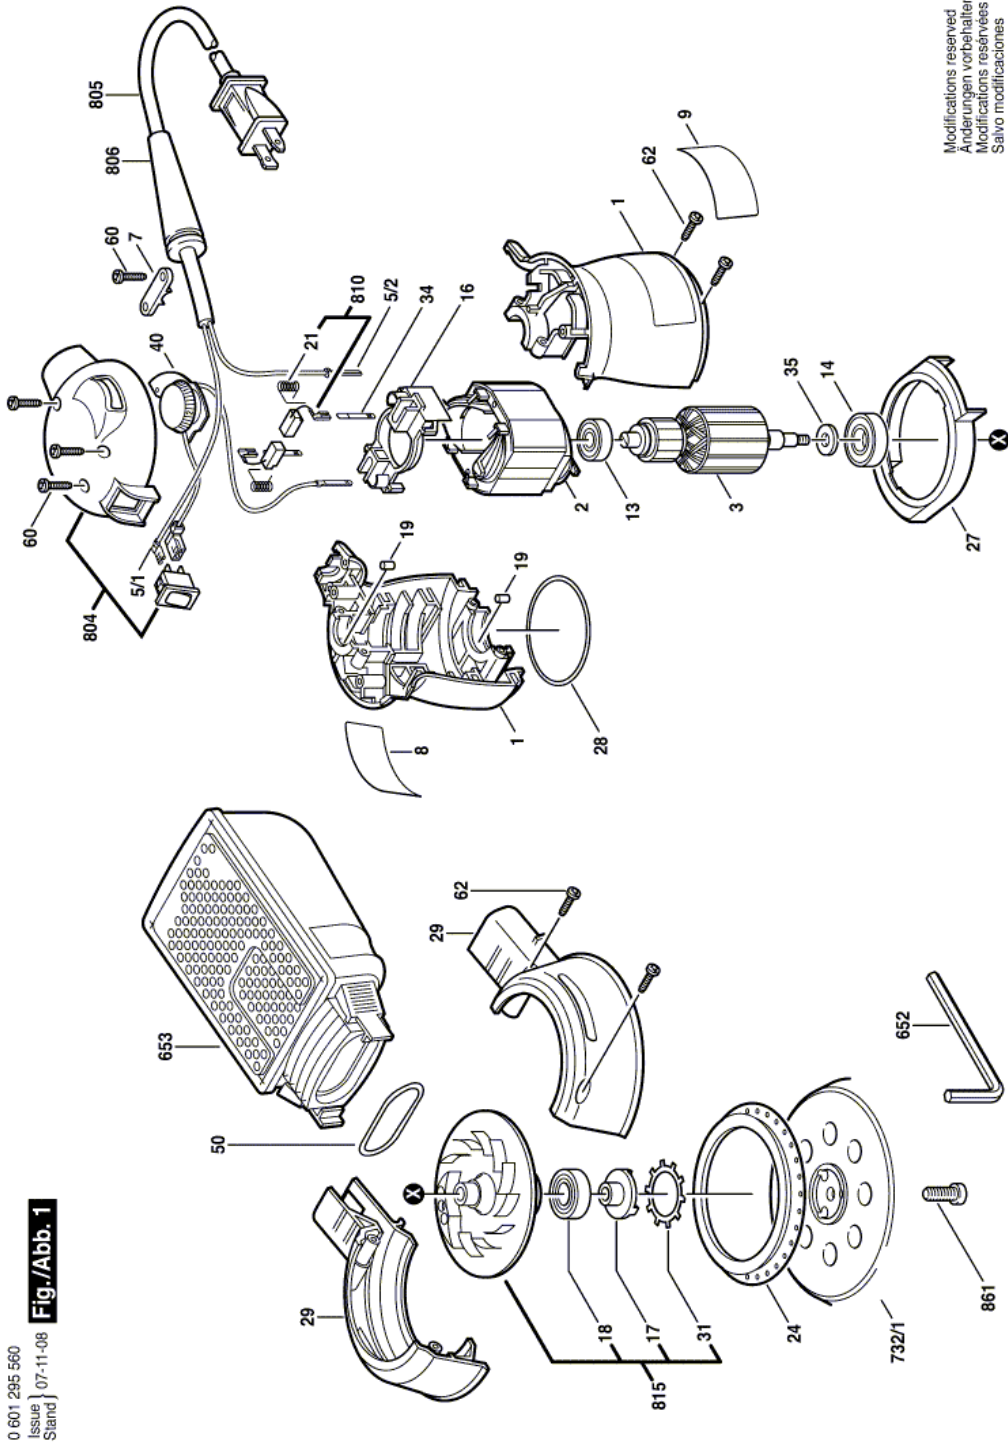

Illustration - Type E

Information subject to change without further notice.