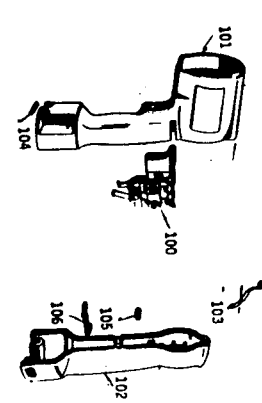

**PARTS FOR CONVERTED UNITS**

## Parts List for 1941 Type 1

Item Number	Part Number	Description	Qty Required
1	92555-00	CHUCK & KEY	1
2	000000-00	No Longer Available	1
3	000000-00	No Longer Available	1
4	000000-00	No Longer Available	3
5	000000-00	No Longer Available	1
6	000000-00	No Longer Available	1
7	091817-00	WASHER	2
9	091644-00	THRUST BEARING	1
11	000000-00	No Longer Available	1
12	000000-00	No Longer Available	4
13	000000-00	No Longer Available	2
14	000000-00	No Longer Available	1
15	000000-00	No Longer Available	1
16	000000-00	No Longer Available	1
17	000000-00	No Longer Available	1
18	000000-00	No Longer Available	1
19	000000-00	No Longer Available	1
20	000000-00	No Longer Available	1
21	000000-00	No Longer Available	1
22	000000-00	No Longer Available	1
23	000000-00	No Longer Available	1
24	000000-00	No Longer Available	1
25	000000-00	No Longer Available	1
26	000000-00	No Longer Available	1
27	000000-00	No Longer Available	1
28	000000-00	No Longer Available	1
29	000000-00	No Longer Available	1

## Parts List for 1941 Type 1

Item Number	Part Number	Description	Qty Required
30	000000-00	No Longer Available	1
31	330019-13	SCREW,M4X19	2
32	000000-00	No Longer Available	1
33	450054-00	BATTERY PACK	1
34	000000-00	No Longer Available	1
35	91874-00	SPRING	1
36	000000-00	No Longer Available	1
37	000000-00	No Longer Available	1
38	000000-00	No Longer Available	2
39	000000-00	No Longer Available	2
40	000000-00	No Longer Available	1
41	000000-00	No Longer Available	2
42	071025-07	TIE STRAP	1
43	000000-00	No Longer Available	1
44	000000-00	No Longer Available	1
100	000000-00	No Longer Available	1
101	000000-00	No Longer Available	1
102	000000-00	No Longer Available	1
103	000000-00	No Longer Available	1
104	000000-00	No Longer Available	1
105	030612-00	PLUG	1
106	000000-00	No Longer Available	1
501	65630-00	SCREW	1
800	429698-00	GREASE:4 LB CAN	1