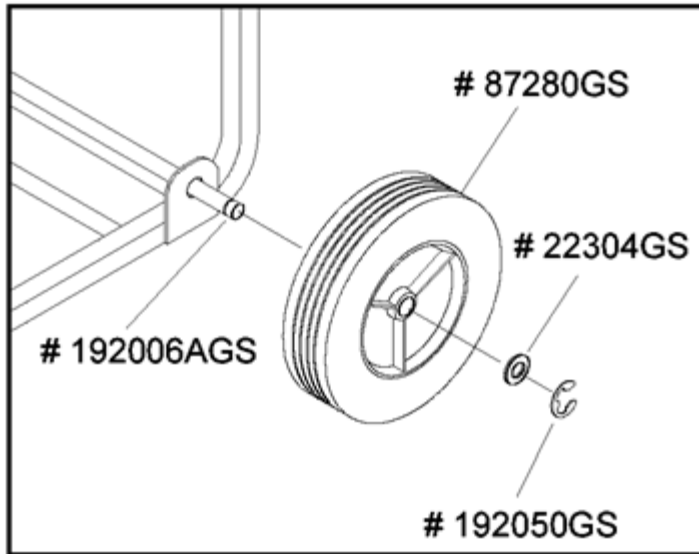

<b>Ref #</b>	<b>Part #</b>	<b>Description</b>	<b>Context Note</b>	<b>Foot Note</b>
1	186059GS	ADAPTER, Mounting, Alternator		
2	191043GS	ROTOR		
3	191042AGS	STATOR		
4	186060GS	RBC, with O-Ring (p/n 189197GS)		
5	86308CGS	SCREW		
6	91825GS	ASSY, Holder, Rectifier/Brush		
7	66849GS	SCREW		
8	22694GS	RECEPTACLE, 6 pin		
9	81917GS	PIN, Roll		
10	191051AGS	ASSY,Wire, Ground		
11	74908GS	SCREW		
12	23762GS	WASHER		

<b>Ref #</b>	<b>Part #</b>	<b>Description</b>	<b>Context Note Foot Note</b>
94034GS	94034GS	LEG, MNTING, KIT, WHL	
B1764GS	B1764GS	SPPRT, UNIT, 110T	
192006AGS	192006AGS	AXLE, 1/2 IN X 22.20 IN, PLTD	
39287GS	39287GS	HHCS, M8-1.25 X 45	
189715GS	189715GS	ASSY, HNDL, 7/8 OD	
52858GS	52858GS	NUT, M8-1.25, LOCK	
192050GS	192050GS	E-RING, AXLE, 1/2 IN	
87280GS	87280GS	WHL, 2.25 X 8.0, S-PNEU, 1/2	
22304GS	22304GS	WSHR, FLAT, 1/2	

<b>Ref #</b>	<b>Part #</b>	<b>Description</b>	<b>Context Note</b>	<b>Foot Note</b>
1	B193438GS	CRADLE		
2	70642GS	MOUNT,Vibration		
3	84346GS	SCREW		
4	190220GS	HOUSING, Engine Adapter		
5	NSP	ASSY, Alternator	(see "Alternator")	
6	43107GS	SCREW		
7	22129GS	WASHER, Lock		
8	96796GS	WASHER		
9	22695GS	HOUSING, Receptacle		
10	190274BGS	SCREW		
11	47480GS	SCREW		
12	B4986GS	DECAL, Ground, Green		
13	45771GS	NUT		
14	695400	TAB, Locking		
15	697255	GASKET, Exhaust		
16	695312	SCREW		
17	697252	ASSEMBLY, Muffler		
18	695399	SCREW		
19	191521GS	SCREW		
20	85652GS	MOUNT,Vibration		
21	67989GS	NUT		
23	87680GS	NUT,Wing		
24	191332AGS	PANEL, Control		
25	26850GS	WASHER		
26	74908GS	SCREW		
27	186790EGS	WIRE, Ground		
28	191427GS	ADAPTER PANEL		
29	191190GS	CAP		
31	45757GS	SCREW		
33	77395GS	NUT, Lock		
35	49813GS	NUT		
36	43146GS	SCREW		
37	22473GS	WASHER		
38	392154	SPARK ARRESTER		
39	690661	SCREW		
40	189235GS	DECAL, Start Instructions		
41	192980GS	KIT,Valve, Fuel		
42	193500GS	ASSY,Tank, Fuel	(Includes Items 40, 41, 51 & 53)	
43	83465GS	GROMMET,Tank		