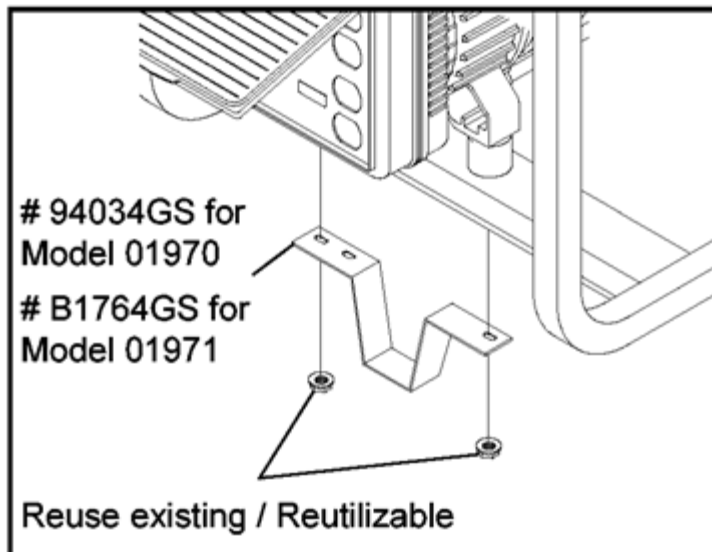

<b>Ref #</b>	<b>Part #</b>	<b>Description</b>	<b>Context Note</b>	<b>Foot Note</b>
1	186059GS	ADAPTER, Mounting, Alternator		
2	191043GS	ROTOR		
3	191042AGS	STATOR		
4	186060GS	RBC, with O-Ring (p/n 189197GS)		
5	86308CGS	SCREW		
6	91825GS	ASSY, Holder, Rectifier/Brush		
7	66849GS	SCREW		
8	22694GS	RECEPTACLE, 6 pin		
9	81917GS	PIN, Roll		
10	191051AGS	ASSY,Wire, Ground		
11	74908GS	SCREW		
12	23762GS	WASHER		

<b>Ref #</b>	<b>Part #</b>	<b>Description</b>	<b>Context Note Foot Note</b>
94034GS	94034GS	LEG, MNTING, KIT, WHL	
B1764GS	B1764GS	SPPRT, UNIT, 110T	
192006AGS	192006AGS	AXLE, 1/2 IN X 22.20 IN, PLTD	
39287GS	39287GS	HHCS, M8-1.25 X 45	
189715GS	189715GS	ASSY, HNDL, 7/8 OD	
52858GS	52858GS	NUT, M8-1.25, LOCK	
192050GS	192050GS	E-RING, AXLE, 1/2 IN	
87280GS	87280GS	WHL, 2.25 X 8.0, S-PNEU, 1/2	
22304GS	22304GS	WSHR, FLAT, 1/2	