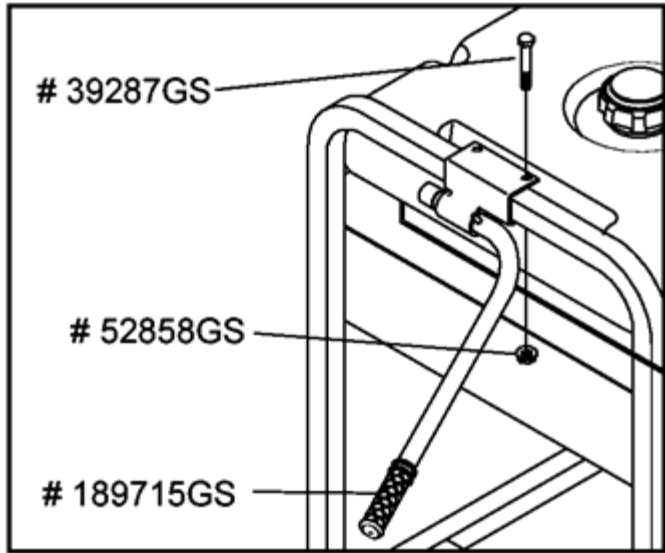

<b>Ref #</b>	<b>Part #</b>	<b>Description</b>	<b>Context Note</b>	<b>Foot Note</b>
1	186059GS	ADAPTER, Mounting, Alternator		
2	191043GS	ROTOR		
3	191042AGS	STATOR		
4	186060GS	RBC, with O-Ring (p/n 189197GS)		
5	86308CGS	SCREW		
6	91825GS	ASSY, Holder, Rectifier/Brush		
7	66849GS	SCREW		
8	22694GS	RECEPTACLE, 6 pin		
9	81917GS	PIN, Roll		
10	191051AGS	ASSY,Wire, Ground		
11	74908GS	SCREW		
12	23762GS	WASHER		

<b>Ref #</b>	<b>Part #</b>	<b>Description</b>	<b>Context Note Foot Note</b>
94034GS	94034GS	LEG, MNTING, KIT, WHL	
B1764GS	B1764GS	SPPRT, UNIT, 110T	
192006AGS	192006AGS	AXLE, 1/2 IN X 22.20 IN, PLTD	
39287GS	39287GS	HHCS, M8-1.25 X 45	
189715GS	189715GS	ASSY, HNDL, 7/8 OD	
52858GS	52858GS	NUT, M8-1.25, LOCK	
192050GS	192050GS	E-RING, AXLE, 1/2 IN	
87280GS	87280GS	WHL, 2.25 X 8.0, S-PNEU, 1/2	
22304GS	22304GS	WSHR, FLAT, 1/2	

<b>Ref #</b>	<b>Part #</b>	<b>Description</b>	<b>Context Note</b>	<b>Foot Note</b>
1	B193438GS	CRADLE		
2	70642GS	MOUNT,Vibration		
3	84346GS	SCREW		
4	190220GS	HOUSING, Engine Adapter		
5	NSP	ASSY, Alternator	(see "Alternator")	
6	43107GS	SCREW		
7	22129GS	WASHER, Lock		
8	96796GS	WASHER		
9	22695GS	HOUSING, Receptacle		
10	190274BGS	SCREW		
11	47480GS	SCREW		
12	B4986GS	DECAL, Ground, Green		
13	45771GS	NUT		
14	695400	TAB, Locking		
15	697255	GASKET, Exhaust		
16	695312	SCREW		
17	697252	ASSEMBLY, Muffler		
18	695399	SCREW		
19	191521GS	SCREW		
20	85652GS	MOUNT,Vibration		
21	67989GS	NUT		
23	87680GS	NUT,Wing		
24	191332AGS	PANEL, Control		
25	26850GS	WASHER		
26	74908GS	SCREW		
27	186790EGS	WIRE, Ground		
28	191427GS	ADAPTER PANEL		
29	191190GS	CAP		
31	45757GS	SCREW		
33	77395GS	NUT, Lock		
35	49813GS	NUT		
36	43146GS	SCREW		
37	22473GS	WASHER		
38	392154	SPARK ARRESTER		
39	690661	SCREW		
40	189235GS	DECAL, Start Instructions		
41	192980GS	KIT,Valve, Fuel		
42	193500GS	ASSY,Tank, Fuel	(Includes Items 40, 41, 51 & 53)	
43	83465GS	GROMMET,Tank		