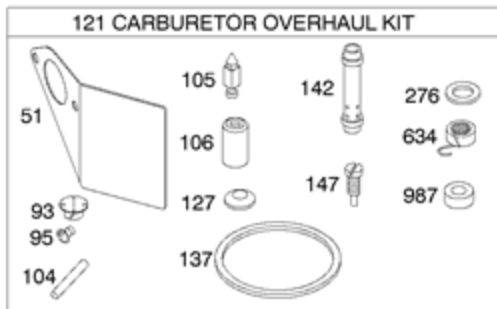

Ref #	Part #	Description	Context Note	Foot Note
50	691157	Manifold-Intake		
51	691886	Gasket-Intake	(Manifold To Carburetor)	
51A	691885	Gasket-Intake	(Manifold To Engine)	
53	691672	Stud	(Carburetor)	
54	93208	Screw	(Intake Manifold)	
93	690602	Bushing-Throttle Shaft		
94	494383	Kit-Idle Mixture	(LMT 102, 113, 114, 116)	
94	496589	Kit-Idle Mixture	(LMT 172)	
94B	498836	Kit-Idle Mixture	(LMT 141)	
95	691636	Screw	(Throttle Valve)	
98	495800	Kit-Idle Speed	(Carburetor)	
104	690525	Pin-Float Hinge		
105	691782	Valve-Float Needle		
106	691780	Seat-Inlet		
108	690467	Valve-Choke		
121	497166	Kit-Carburetor Overhaul	Used Before Code Date 94062400	
121	497849	Kit-Carburetor Overhaul	Used After Code Date 94062300	
125	497164	Carburetor	(LMT 102, 113, 114) Used Before Code Date 94090100	
125	499029	Carburetor	(LMT 116, 141, 172) Used After Code Date 94090200 Used Before Code Date 97081100	
127	694524	Plug-Welch		
130	691750	Valve-Throttle		
131	497846	Kit-Throttle Shaft		
131A	497159	Kit-Throttle Shaft	Used Before Code Date 94090100	
133	494381	Float-Carburetor		
137	281165S	Gasket-Float Bowl		
141	497160	Kit-Choke Shaft		
142	690125	Nozzle-Carburetor	(Standard) (LMT 203)	
142	691477	Nozzle-Carburetor	(Standard) (LMT 172)	
142	497196	Nozzle-Carburetor	(Standard) (LMT 69, 103)	
142	497198	Nozzle-Carburetor	(Standard) (LMT 102)	
142	497564	Nozzle-Carburetor	(Standard) (LMT 113, 114, 116)	
142	498716	Nozzle-Carburetor	(Standard) (LMT 141)	
143	499032	Nozzle-Carburetor	(High Altitude) (LMT 141, 172)	
143	690126	Nozzle-Carburetor	(High Altitude) (LMT 203)	
143	497198	Nozzle-Carburetor	(High Altitude) (LMT 102)