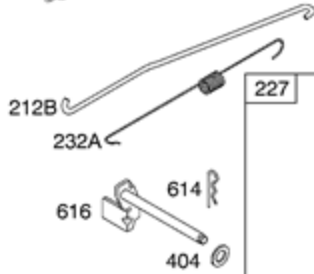

674A

188

240

188

Ref #	Part #	Description	Context Note	Foot Note
98A	493280	Kit-Idle Speed	(Control Bracket)	
182	495664	Bracket-Fuel Tank		
182C	695451	Bracket-Fuel Tank		
182D	694592	Bracket-Fuel Tank		
187	296004	Line-Fuel	(Cut To Required Length)	
187A	497029	Line-Fuel	(Molded)	
188	691693	Screw	(Control Bracket)	
209B	263054	Spring-Governor		
212	691853	Link-Throttle	(Linkage Lever To Throttle Shaft)	
212A	691854	Link-Throttle	(Governor Control Lever To Linkage Lever)	
212B	262970	Link-Throttle	(Governor Control Lever To Linkage Lever)	
222A	691480	Bracket-Control	Used Before Code Date 98120700	
227	692143	Lever-Governor Control		
227A	496253	Lever-Governor Control		
232	691848	Spring-Governor Link		
232A	691846	Spring-Governor Link		
240	394358S	Filter-Fuel	(White)	
265	691024	Clamp-Casing		
267	690804	Screw	(Casing Clamp)	
268	691025	Casing-Control Wire	(Cut To Required Length)	
269	691026	Wire-Control	(Cut To Required Length)	
270	691027	Nut	(Control Wire Casing)	
271	691028	Lever-Control		
356A	691408	Wire-Stop		
359	691077	Washer	(Ground Terminal)	
360	691105	Nut	(Fuel Tank Bracket)	
373	691612	Nut	(Ground Terminal)	
385	691673	Screw	(Fuel Pump)	
387	692026	Pump-Fuel		
404	691691	Washer	(Governor Crank)	
453	691131	Screw	(Electromagnetic Bracket)	
464	691898	Seal-O Ring	(Fuel Shut-off Valve)	
489	691776	Screw	(Linkage Lever)	
505	691251	Nut	(Governor Control Lever)	
507	691972	Insulator		
520	691084	Terminal-Ground		
562	691119	Bolt	(Governor Control Lever)	
601	95162S	Clamp-Hose		
614	691620	Pin-Cotter		