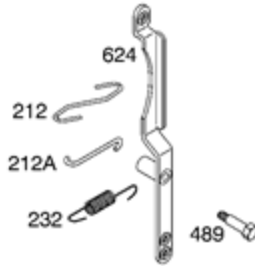

674A

188

240

188

Ref #	Part #	Description	Context Note	Foot Note
98A	493280	Kit-Idle Speed	(Control Bracket)	
182	495664	Bracket-Fuel Tank		
182C	695451	Bracket-Fuel Tank		
182D	694592	Bracket-Fuel Tank		
187	296004	Line-Fuel	(Cut To Required Length)	
187A	497029	Line-Fuel	(Molded)	
188	691693	Screw	(Control Bracket)	
209B	263054	Spring-Governor		
212	691853	Link-Throttle	(Linkage Lever To Throttle Shaft)	
212A	691854	Link-Throttle	(Governor Control Lever To Linkage Lever)	
212B	262970	Link-Throttle	(Governor Control Lever To Linkage Lever)	
222A	691480	Bracket-Control	Used Before Code Date 98120700	
227	692143	Lever-Governor Control		
227A	496253	Lever-Governor Control		
232	691848	Spring-Governor Link		
232A	691846	Spring-Governor Link		
240	394358S	Filter-Fuel	(White)	
265	691024	Clamp-Casing		
267	690804	Screw	(Casing Clamp)	
268	691025	Casing-Control Wire	(Cut To Required Length)	
269	691026	Wire-Control	(Cut To Required Length)	
270	691027	Nut	(Control Wire Casing)	
271	691028	Lever-Control		
356A	691408	Wire-Stop		
359	691077	Washer	(Ground Terminal)	
360	691105	Nut	(Fuel Tank Bracket)	
373	691612	Nut	(Ground Terminal)	
385	691673	Screw	(Fuel Pump)	
387	692026	Pump-Fuel		
404	691691	Washer	(Governor Crank)	
453	691131	Screw	(Electromagnetic Bracket)	
464	691898	Seal-O Ring	(Fuel Shut-off Valve)	
489	691776	Screw	(Linkage Lever)	
505	691251	Nut	(Governor Control Lever)	
507	691972	Insulator		
520	691084	Terminal-Ground		
562	691119	Bolt	(Governor Control Lever)	
601	95162S	Clamp-Hose		
614	691620	Pin-Cotter		