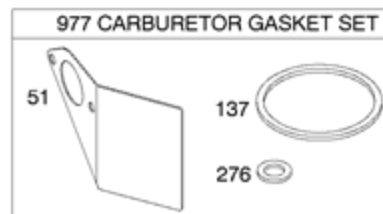

Ref #	Part #	Description	Context Note	Foot Note
50	691157	Manifold-Intake		
51	691886	Gasket-Intake	(Manifold To Carburetor)	
51A	691885	Gasket-Intake	(Manifold To Engine)	
53	691672	Stud	(Carburetor)	
54	93208	Screw	(Intake Manifold)	
93	690602	Bushing-Throttle Shaft		
94	494383	Kit-Idle Mixture	(LMT 102, 113, 114, 116)	
94	496589	Kit-Idle Mixture	(LMT 172)	
94B	498836	Kit-Idle Mixture	(LMT 141)	
95	691636	Screw	(Throttle Valve)	
98	495800	Kit-Idle Speed	(Carburetor)	
104	690525	Pin-Float Hinge		
105	691782	Valve-Float Needle		
106	691780	Seat-Inlet		
108	690467	Valve-Choke		
121	497166	Kit-Carburetor Overhaul	Used Before Code Date 94062400	
121	497849	Kit-Carburetor Overhaul	Used After Code Date 94062300	
125	497164	Carburetor	(LMT 102, 113, 114) Used Before Code Date 94090100	
125	499029	Carburetor	(LMT 116, 141, 172) Used After Code Date 94090200 Used Before Code Date 97081100	
127	694524	Plug-Welch		
130	691750	Valve-Throttle		
131	497846	Kit-Throttle Shaft		
131A	497159	Kit-Throttle Shaft	Used Before Code Date 94090100	
133	494381	Float-Carburetor		
137	281165S	Gasket-Float Bowl		
141	497160	Kit-Choke Shaft		
142	690125	Nozzle-Carburetor	(Standard) (LMT 203)	
142	691477	Nozzle-Carburetor	(Standard) (LMT 172)	
142	497196	Nozzle-Carburetor	(Standard) (LMT 69, 103)	
142	497198	Nozzle-Carburetor	(Standard) (LMT 102)	
142	497564	Nozzle-Carburetor	(Standard) (LMT 113, 114, 116)	
142	498716	Nozzle-Carburetor	(Standard) (LMT 141)	
143	499032	Nozzle-Carburetor	(High Altitude) (LMT 141, 172)	
143	690126	Nozzle-Carburetor	(High Altitude) (LMT 203)	
143	497198	Nozzle-Carburetor	(High Altitude) (LMT 102)