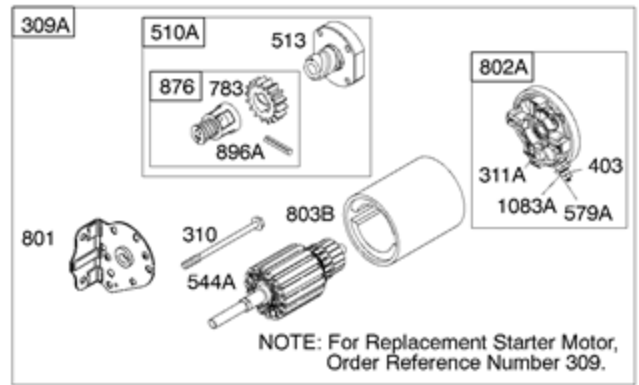

Ref #	Part #	Description	Context Note	Foot Note
23	690615	Flywheel	(Rewind Start)	
23A	XXXXXX	Flywheel	(Electric Start)	
24	222698S	Key-Flywheel		
73	691754	Screen-Rotating	Used Before Code Date 99030100	
74	691627	Screw	(Rotating Screen)	
75	690582	Washer	(Flywheel)	
165	693148	Nut	(Ring Gear)	
309	693054	Motor-Starter		
309A		Motor-Starter	(For Replacement Starter Motor, Order Reference 309)	
310	690323	Screw	(Starter Motor)	
311	497608	Brush Set		
311A	395538	Brush Set	(3 5/8" Housing Length)	
332	693899	Nut	(Flywheel) Used After Code Date 99022800	
333	398811	Armature-Magneto		
334	691061	Screw	(Magneto Armature)	
356F	398808	Wire-Stop	(Magneto Armature)	
363	19203	Puller-Flywheel		
403	690288	Washer	(End Cap)	
503	691532	Strap-Starter		
510	696541	Drive-Starter		
510A	696540	Drive-Starter		
513	692024	Clutch-Drive		
544	692034	Armature-Starter		
544A	390837	Armature-Starter	(3 5/8" Housing Length)	
579	691029	Nut	(Starter Cable)	
579A	691626	Nut	(Starter Cable)	
695	693109	Screw	(Ring Gear)	
697	690372	Screw	(Drive Cap)	
697B	691058	Screw	(Drive Cap)	
726	696537	Gear-Ring	(Includes Mounting Hardware)	
783	695708	Gear-Pinion		
797	693167	Nut	(Brush Retainer)	
801	691283	Cap-Drive		
802	691286	Cap-End		
802A	395537	Cap-End	(3 5/8" Housing Length)	
803B	398159	Housing-Starter	(3 5/8" Housing Length)	
851	493880S	Terminal-Spark Plug