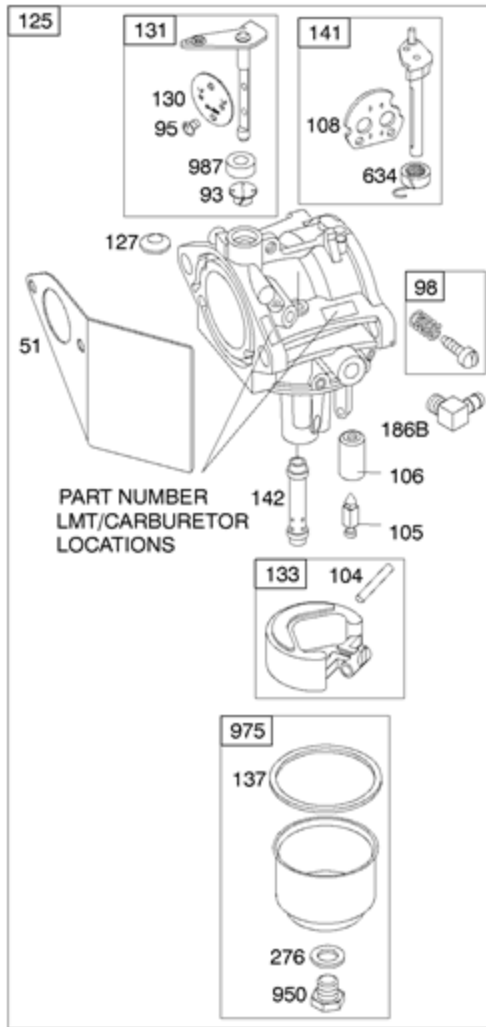

Ref #	Part #	Description	Context Note	Foot Note
50	691157	Manifold-Intake		
51	691886	Gasket-Intake	(Manifold To Carburetor)	
51A	691885	Gasket-Intake	(Manifold To Engine)	
53	691672	Stud	(Carburetor)	
54	93208	Screw	(Intake Manifold)	
93	690602	Bushing-Throttle Shaft		
94	494383	Kit-Idle Mixture	(LMT 102, 113, 114, 116)	
94	496589	Kit-Idle Mixture	(LMT 172)	
94B	498836	Kit-Idle Mixture	(LMT 141)	
95	691636	Screw	(Throttle Valve)	
98	495800	Kit-Idle Speed	(Carburetor)	
104	690525	Pin-Float Hinge		
105	691782	Valve-Float Needle		
106	691780	Seat-Inlet		
108	690467	Valve-Choke		
121	497166	Kit-Carburetor Overhaul	Used Before Code Date 94062400	
121	497849	Kit-Carburetor Overhaul	Used After Code Date 94062300	
125	497164	Carburetor	(LMT 102, 113, 114) Used Before Code Date 94090100	
125	499029	Carburetor	(LMT 116, 141, 172) Used After Code Date 94090200 Used Before Code Date 97081100	
127	694524	Plug-Welch		
130	691750	Valve-Throttle		
131	497846	Kit-Throttle Shaft		
131A	497159	Kit-Throttle Shaft	Used Before Code Date 94090100	
133	494381	Float-Carburetor		
137	281165S	Gasket-Float Bowl		
141	497160	Kit-Choke Shaft		
142	690125	Nozzle-Carburetor	(Standard) (LMT 203)	
142	691477	Nozzle-Carburetor	(Standard) (LMT 172)	
142	497196	Nozzle-Carburetor	(Standard) (LMT 69, 103)	
142	497198	Nozzle-Carburetor	(Standard) (LMT 102)	
142	497564	Nozzle-Carburetor	(Standard) (LMT 113, 114, 116)	
142	498716	Nozzle-Carburetor	(Standard) (LMT 141)	
143	499032	Nozzle-Carburetor	(High Altitude) (LMT 141, 172)	
143	690126	Nozzle-Carburetor	(High Altitude) (LMT 203)	
143	497198	Nozzle-Carburetor	(High Altitude) (LMT 102)