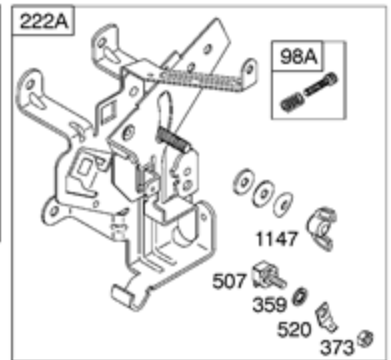

Ref #	Part #	Description	Context Note	Foot Note
143	497848	Nozzle-Carburetor	(High Altitude) (LMT 113, 114, 116)	
147	497472	Jet-Pilot	(LMT 102, 113, 114, 116)	
185	690958	Nut	(Air Cleaner Base)	
186B	692317	Connector-Hose	(Carburetor)	
276	692255	Washer-Sealing		
634	690802	Spring/Seal Assembly		
950	691657	Screw-Float Bowl		
975	495933	Bowl-Float		
977	497069	Gasket Set-Carburetor		
987	691326	Seal-Throttle Shaft		
1091	691333	Cap-Limiter		

674A

188

240

188

Ref #	Part #	Description	Context Note	Foot Note
98A	493280	Kit-Idle Speed	(Control Bracket)	
182	495664	Bracket-Fuel Tank		
182C	695451	Bracket-Fuel Tank		
182D	694592	Bracket-Fuel Tank		
187	296004	Line-Fuel	(Cut To Required Length)	
187A	497029	Line-Fuel	(Molded)	
188	691693	Screw	(Control Bracket)	
209B	263054	Spring-Governor		
212	691853	Link-Throttle	(Linkage Lever To Throttle Shaft)	
212A	691854	Link-Throttle	(Governor Control Lever To Linkage Lever)	
212B	262970	Link-Throttle	(Governor Control Lever To Linkage Lever)	
222A	691480	Bracket-Control	Used Before Code Date 98120700	
227	692143	Lever-Governor Control		
227A	496253	Lever-Governor Control		
232	691848	Spring-Governor Link		
232A	691846	Spring-Governor Link		
240	394358S	Filter-Fuel	(White)	
265	691024	Clamp-Casing		
267	690804	Screw	(Casing Clamp)	
268	691025	Casing-Control Wire	(Cut To Required Length)	
269	691026	Wire-Control	(Cut To Required Length)	
270	691027	Nut	(Control Wire Casing)	
271	691028	Lever-Control		
356A	691408	Wire-Stop		
359	691077	Washer	(Ground Terminal)	
360	691105	Nut	(Fuel Tank Bracket)	
373	691612	Nut	(Ground Terminal)	
385	691673	Screw	(Fuel Pump)	
387	692026	Pump-Fuel		
404	691691	Washer	(Governor Crank)	
453	691131	Screw	(Electromagnetic Bracket)	
464	691898	Seal-O Ring	(Fuel Shut-off Valve)	
489	691776	Screw	(Linkage Lever)	
505	691251	Nut	(Governor Control Lever)	
507	691972	Insulator		
520	691084	Terminal-Ground		
562	691119	Bolt	(Governor Control Lever)	
601	95162S	Clamp-Hose		
614	691620	Pin-Cotter		