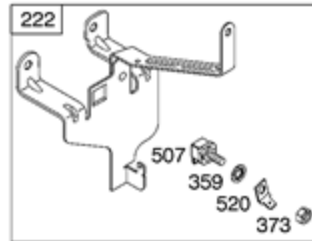

Ref #	Part #	Description	Context Note	Foot Note
143	497848	Nozzle-Carburetor	(High Altitude) (LMT 113, 114, 116)	
147	497472	Jet-Pilot	(LMT 102, 113, 114, 116)	
185	690958	Nut	(Air Cleaner Base)	
186B	692317	Connector-Hose	(Carburetor)	
276	692255	Washer-Sealing		
634	690802	Spring/Seal Assembly		
950	691657	Screw-Float Bowl		
975	495933	Bowl-Float		
977	497069	Gasket Set-Carburetor		
987	691326	Seal-Throttle Shaft		
1091	691333	Cap-Limiter		

674A

188

240

188

Ref #	Part #	Description	Context Note	Foot Note
98A	493280	Kit-Idle Speed	(Control Bracket)	
182	495664	Bracket-Fuel Tank		
182C	695451	Bracket-Fuel Tank		
182D	694592	Bracket-Fuel Tank		
187	296004	Line-Fuel	(Cut To Required Length)	
187A	497029	Line-Fuel	(Molded)	
188	691693	Screw	(Control Bracket)	
209B	263054	Spring-Governor		
212	691853	Link-Throttle	(Linkage Lever To Throttle Shaft)	
212A	691854	Link-Throttle	(Governor Control Lever To Linkage Lever)	
212B	262970	Link-Throttle	(Governor Control Lever To Linkage Lever)	
222A	691480	Bracket-Control	Used Before Code Date 98120700	
227	692143	Lever-Governor Control		
227A	496253	Lever-Governor Control		
232	691848	Spring-Governor Link		
232A	691846	Spring-Governor Link		
240	394358S	Filter-Fuel	(White)	
265	691024	Clamp-Casing		
267	690804	Screw	(Casing Clamp)	
268	691025	Casing-Control Wire	(Cut To Required Length)	
269	691026	Wire-Control	(Cut To Required Length)	
270	691027	Nut	(Control Wire Casing)	
271	691028	Lever-Control		
356A	691408	Wire-Stop		
359	691077	Washer	(Ground Terminal)	
360	691105	Nut	(Fuel Tank Bracket)	
373	691612	Nut	(Ground Terminal)	
385	691673	Screw	(Fuel Pump)	
387	692026	Pump-Fuel		
404	691691	Washer	(Governor Crank)	
453	691131	Screw	(Electromagnetic Bracket)	
464	691898	Seal-O Ring	(Fuel Shut-off Valve)	
489	691776	Screw	(Linkage Lever)	
505	691251	Nut	(Governor Control Lever)	
507	691972	Insulator		
520	691084	Terminal-Ground		
562	691119	Bolt	(Governor Control Lever)	
601	95162S	Clamp-Hose		
614	691620	Pin-Cotter		