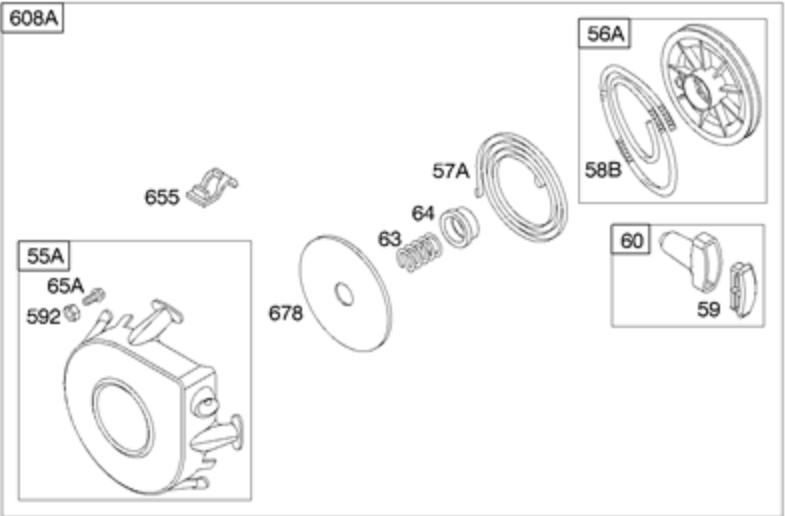

1036 EMISSION LABEL

1019 LABEL KIT