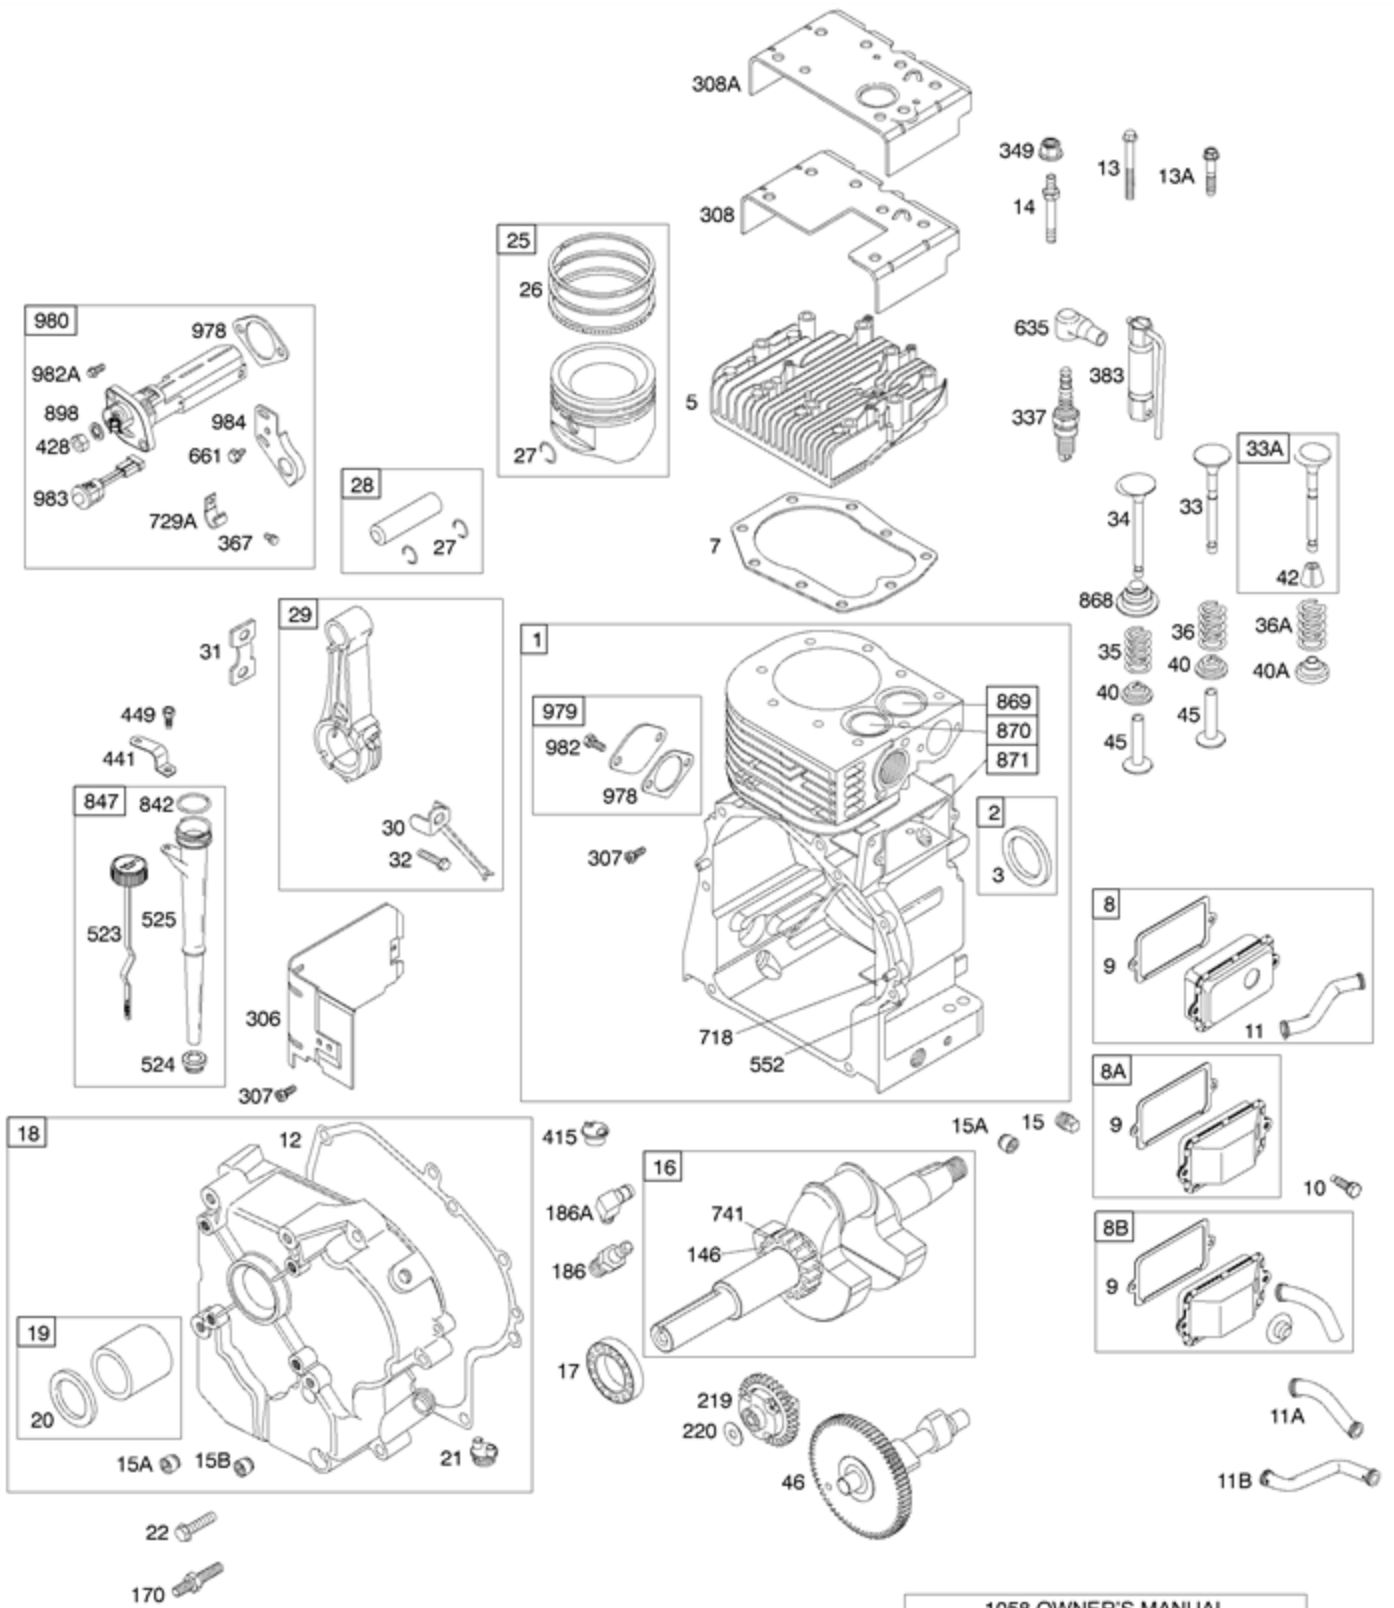

Ref #	Part #	Description	Context Note	Foot Note
1	495631	Cylinder Assembly		
2	698340	Kit-Bushing/Seal	(Magneto Side)	
3	391086S	Seal-Oil	(Magneto Side)	
5	691159	Head-Cylinder		
7	272163S	Gasket-Cylinder Head		
8	498038	Breather Assembly	Used After Code Date 95040200	
8A	495736	Breather Assembly	Used After Code Date 95010100 Used Before Code Date 95040300	
8B	497710	Breather Assembly	Used Before Code Date 95010200	
9	27803S	Gasket-Breather		
10	691666	Screw	(Breather Assembly)	
11	691907	Tube-Breather	Used After Code Date 95040200	
11A	691899	Tube-Breather	Used After Code Date 95010100 Used Before Code Date 95040300	
11B	281426	Tube-Breather	Used Before Code Date 95010200	
12	27877	Gasket-Crankcase	(.009" Thick)	
12	692221	Gasket-Crankcase	(.015" Thick)	
12	27876	Gasket-Crankcase	(.005" Thick)	
13	691651	Screw	(Cylinder Head) (3 9/16" Long)	
13A	690904	Screw	(Cylinder Head) (3" Long)	
14	691690	Stud	(Cylinder Head) (3 1/4" Long)	
15	690946	Plug-Oil Drain	(Square Head)	
15A	691680	Plug-Oil Drain	(3/8" Square Socket)	
16	495832	Crankshaft	Used Before Code Date 95041600	
17	691069	Bearing-Ball		
18	496984	Cover-Crankcase		
19	295964	Kit-Bushing/Seal	(PTO Side)	
20	391086S	Seal-Oil	(PTO Side)	
21	281658S	Cap-Oil Fill		
22	693972	Screw	(Crankcase Cover/Sump)	
25	499907	Piston Assembly	(Standard)	
25	499909	Piston Assembly	(.020" Oversize)	
26	299743	Ring Set-STD	(Standard)(Chrome)	
26	499921	Ring Set-STD	(Standard)	
26	690019	Ring Set-STD	(.020" Oversize)	
26	690020	Ring Set-STD	(.030" Oversize)	
27	690975	Lock-Piston Pin		
28	499302	Pin-Piston	(Standard)	
28	499303	Pin-Piston	(.005" Oversize)