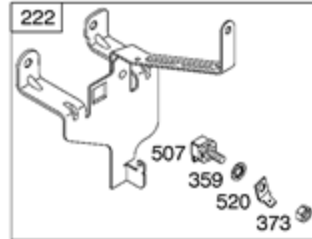

Ref #	Part #	Description	Context Note	Foot Note
143	497848	Nozzle-Carburetor	(High Altitude) (LMT 113, 114, 116)	
147	497472	Jet-Pilot	(LMT 102, 113, 114, 116)	
185	690958	Nut	(Air Cleaner Base)	
186B	692317	Connector-Hose	(Carburetor)	
276	692255	Washer-Sealing		
634	690802	Spring/Seal Assembly		
950	691657	Screw-Float Bowl		
975	495933	Bowl-Float		
977	497069	Gasket Set-Carburetor		
987	691326	Seal-Throttle Shaft		
1091	691333	Cap-Limiter		

674A

188

240

188

Ref #	Part #	Description	Context Note	Foot Note
98A	493280	Kit-Idle Speed	(Control Bracket)	
182	495664	Bracket-Fuel Tank		
182C	695451	Bracket-Fuel Tank		
182D	694592	Bracket-Fuel Tank		
187	296004	Line-Fuel	(Cut To Required Length)	
187A	497029	Line-Fuel	(Molded)	
188	691693	Screw	(Control Bracket)	
209B	263054	Spring-Governor		
212	691853	Link-Throttle	(Linkage Lever To Throttle Shaft)	
212A	691854	Link-Throttle	(Governor Control Lever To Linkage Lever)	
212B	262970	Link-Throttle	(Governor Control Lever To Linkage Lever)	
222A	691480	Bracket-Control	Used Before Code Date 98120700	
227	692143	Lever-Governor Control		
227A	496253	Lever-Governor Control		
232	691848	Spring-Governor Link		
232A	691846	Spring-Governor Link		
240	394358S	Filter-Fuel	(White)	
265	691024	Clamp-Casing		
267	690804	Screw	(Casing Clamp)	
268	691025	Casing-Control Wire	(Cut To Required Length)	
269	691026	Wire-Control	(Cut To Required Length)	
270	691027	Nut	(Control Wire Casing)	
271	691028	Lever-Control		
356A	691408	Wire-Stop		
359	691077	Washer	(Ground Terminal)	
360	691105	Nut	(Fuel Tank Bracket)	
373	691612	Nut	(Ground Terminal)	
385	691673	Screw	(Fuel Pump)	
387	692026	Pump-Fuel		
404	691691	Washer	(Governor Crank)	
453	691131	Screw	(Electromagnetic Bracket)	
464	691898	Seal-O Ring	(Fuel Shut-off Valve)	
489	691776	Screw	(Linkage Lever)	
505	691251	Nut	(Governor Control Lever)	
507	691972	Insulator		
520	691084	Terminal-Ground		
562	691119	Bolt	(Governor Control Lever)	
601	95162S	Clamp-Hose		
614	691620	Pin-Cotter		