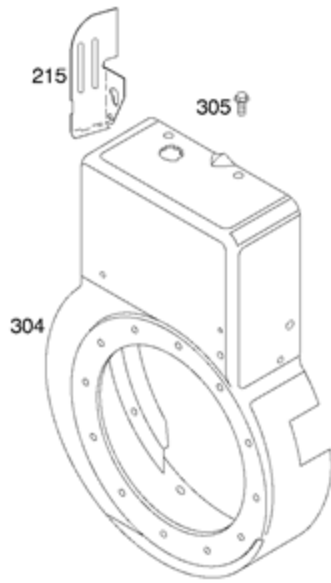

DC ONLY	
SEE FLYWHEEL ASSEMBLY	
474	
877	
1059	
578A	

NOTE: ALL OLD STYLE STATORS USE REFERENCE NUMBER 1119 MOUNTING SCREW

Ref #	Part #	Description	Context Note	Foot Note
3	391086S	Seal-Oil	(Magneto Side)	
7	272163S	Gasket-Cylinder Head		
9	27803S	Gasket-Breather		
12	27877	Gasket-Crankcase	(.009" Thick)	
12	27876	Gasket-Crankcase	(.005" Thick)	
12	692221	Gasket-Crankcase	(.015" Thick)	
20	391086S	Seal-Oil	(PTO Side)	
51A	691885	Gasket-Intake	(Manifold To Engine)	
163	692277	Gasket-Air Cleaner		
356B	398838	Wire-Stop		
358	497070	Gasket Set-Engine		
474	696578	Alternator	(DC Only)	
524	281370S	Seal-Dipstick Tube		
578A	692306	Wire Assembly	(Alternator)	
729	690603	Clip-Wire		
842	691870	Seal-O Ring	(Dipstick Tube)	
877	393814	Wire/Connector-Alternator	(DC Only)	
883	692237	Gasket-Exhaust		
895	692309	Switch-Rotary		
978	273326S	Gasket-Oil Gard		
1054	280275	Tie-Cable		
1059	698516	Kit-Screw/Washer		
1095	498534	Gasket Set-Valve		
1119	691183	Screw	(Alternator)	