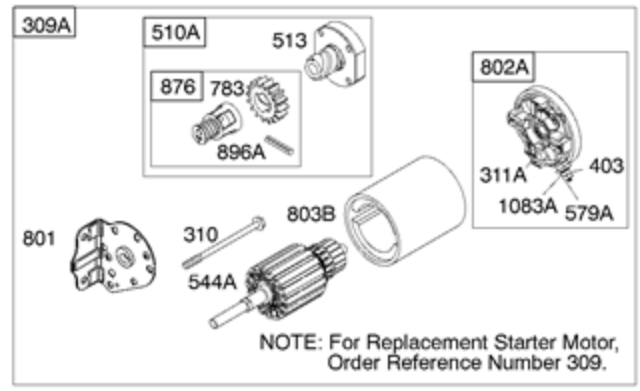

Ref #	Part #	Description	Context Note	Foot Note
23	690615	Flywheel	(Rewind Start)	
23A	XXXXXX	Flywheel	(Electric Start)	
24	222698S	Key-Flywheel		
73	691754	Screen-Rotating	Used Before Code Date 99030100	
74	691627	Screw	(Rotating Screen)	
75	690582	Washer	(Flywheel)	
165	693148	Nut	(Ring Gear)	
309	693054	Motor-Starter		
309A		Motor-Starter	(For Replacement Starter Motor, Order Reference 309)	
310	690323	Screw	(Starter Motor)	
311	497608	Brush Set		
311A	395538	Brush Set	(3 5/8" Housing Length)	
332	693899	Nut	(Flywheel) Used After Code Date 99022800	
333	398811	Armature-Magneto		
334	691061	Screw	(Magneto Armature)	
356F	398808	Wire-Stop	(Magneto Armature)	
363	19203	Puller-Flywheel		
403	690288	Washer	(End Cap)	
503	691532	Strap-Starter		
510	696541	Drive-Starter		
510A	696540	Drive-Starter		
513	692024	Clutch-Drive		
544	692034	Armature-Starter		
544A	390837	Armature-Starter	(3 5/8" Housing Length)	
579	691029	Nut	(Starter Cable)	
579A	691626	Nut	(Starter Cable)	
695	693109	Screw	(Ring Gear)	
697	690372	Screw	(Drive Cap)	
697B	691058	Screw	(Drive Cap)	
726	696537	Gear-Ring	(Includes Mounting Hardware)	
783	695708	Gear-Pinion		
797	693167	Nut	(Brush Retainer)	
801	691283	Cap-Drive		
802	691286	Cap-End		
802A	395537	Cap-End	(3 5/8" Housing Length)	
803B	398159	Housing-Starter	(3 5/8" Housing Length)	
851	493880S	Terminal-Spark Plug