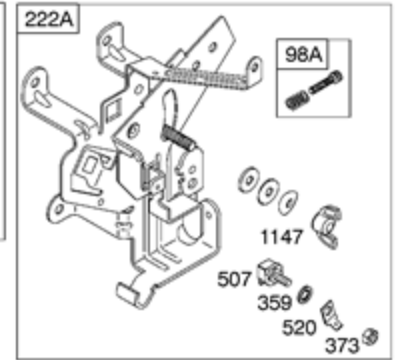

Ref #	Part #	Description	Context Note	Foot Note
143	497848	Nozzle-Carburetor	(High Altitude) (LMT 113, 114, 116)	
147	497472	Jet-Pilot	(LMT 102, 113, 114, 116)	
185	690958	Nut	(Air Cleaner Base)	
186B	692317	Connector-Hose	(Carburetor)	
276	692255	Washer-Sealing		
634	690802	Spring/Seal Assembly		
950	691657	Screw-Float Bowl		
975	495933	Bowl-Float		
977	497069	Gasket Set-Carburetor		
987	691326	Seal-Throttle Shaft		
1091	691333	Cap-Limiter		

674A

188

240

188

Ref #	Part #	Description	Context Note	Foot Note
98A	493280	Kit-Idle Speed	(Control Bracket)	
182	495664	Bracket-Fuel Tank		
182C	695451	Bracket-Fuel Tank		
182D	694592	Bracket-Fuel Tank		
187	296004	Line-Fuel	(Cut To Required Length)	
187A	497029	Line-Fuel	(Molded)	
188	691693	Screw	(Control Bracket)	
209B	263054	Spring-Governor		
212	691853	Link-Throttle	(Linkage Lever To Throttle Shaft)	
212A	691854	Link-Throttle	(Governor Control Lever To Linkage Lever)	
212B	262970	Link-Throttle	(Governor Control Lever To Linkage Lever)	
222A	691480	Bracket-Control	Used Before Code Date 98120700	
227	692143	Lever-Governor Control		
227A	496253	Lever-Governor Control		
232	691848	Spring-Governor Link		
232A	691846	Spring-Governor Link		
240	394358S	Filter-Fuel	(White)	
265	691024	Clamp-Casing		
267	690804	Screw	(Casing Clamp)	
268	691025	Casing-Control Wire	(Cut To Required Length)	
269	691026	Wire-Control	(Cut To Required Length)	
270	691027	Nut	(Control Wire Casing)	
271	691028	Lever-Control		
356A	691408	Wire-Stop		
359	691077	Washer	(Ground Terminal)	
360	691105	Nut	(Fuel Tank Bracket)	
373	691612	Nut	(Ground Terminal)	
385	691673	Screw	(Fuel Pump)	
387	692026	Pump-Fuel		
404	691691	Washer	(Governor Crank)	
453	691131	Screw	(Electromagnetic Bracket)	
464	691898	Seal-O Ring	(Fuel Shut-off Valve)	
489	691776	Screw	(Linkage Lever)	
505	691251	Nut	(Governor Control Lever)	
507	691972	Insulator		
520	691084	Terminal-Ground		
562	691119	Bolt	(Governor Control Lever)	
601	95162S	Clamp-Hose		
614	691620	Pin-Cotter		