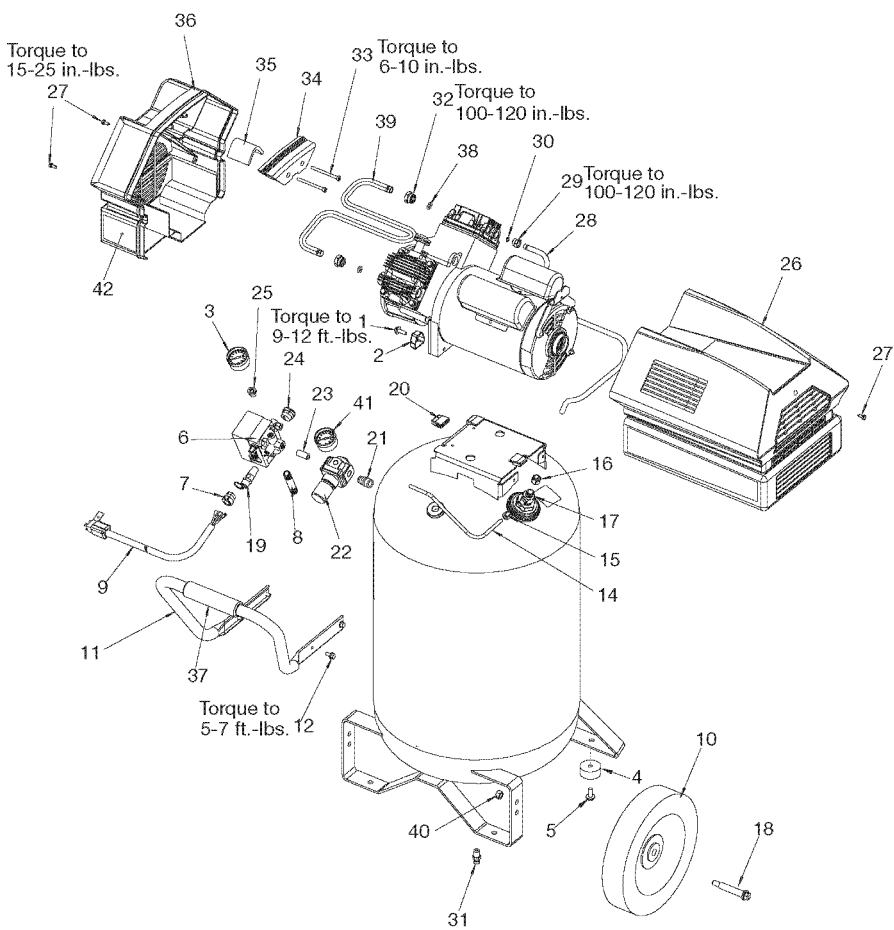

107 Torque 75-90 in.-lbs.

Parts List for 1WC95 Type 0

Item Number	Part Number	Description	Qty Required
1	SSF-990	SCREW .250-20X1.25 U	2
2	ACG-18	CUP SADDLE MOUNT	2
3	GA-373	USE Z-GA-373	1
4	SST-107	BUMPER RECESSED RUBB	2
5	SSF-630	SCREW .250-20X1.50 H	2
6	5140112-24	PRESSURE SWITCH	1
7	SSW-7482	CONNECTOR CONDUIT 3/	1
8	SSP-480	NIPPLE 1/4-18 NPT X	1
9	SUDL-413-2	ASSY CORD POWER ST	1
10	D23138	WHEEL 9 BLACK SEMI-P	2
11	AC-0609	HANDLE P/L PAINTED	1
12	SSF-981	SCREW .250-14X.500 H	4
14	AC-0630	TUBE PRESSURE RELIEF	1
15	SSP-7811	ASSY NUT SLEEVE 1/4	1
16	SSP-7813	ASSY NUT SLEEVE 3/8	1
17	A19712	VALVE CHECK 1/2NPT X	1
18	CAC-60	BOLT .375-16X2.25 UN	2
19	TIA-4200	VALVE SAFETY 200 .25	1
20	AC-0774	ISOLATOR 3PT MOUNT 6	1
21	A19513	BODY QC .250 IND .25	1
22	N008792	REGULATOR RPR KIT	1
22	D27253	REGULATOR 4PORT P2 L	1
23	N053094	NIPPLE	1
24	33821-00	BUSHING	1
24	438010040063	HEYCO BUSHINGS	1
25	SSP-6021	BUSHING REDUCER 1/8-	1
26	DAC-243	SHROUD REAR TWIN CYL	1

Parts List for 1WC95 Type 0

Item Number	Part Number	Description	Qty Required
27	ACG-408	ASSY FASTENER	3
28	AC-0803	TUBE OUTLET 2 STAGE	1
29	SSP-7821-1	NUT .563-18 UNF HEX	1
30	SSG-3105	ORING 306/296ID 073/	1
31	N286039	DRAIN VALVE	1
32	AC-0780	NUT .750-16 UNF HEX	2
33	SSF-554	SCREW #10-14X2.50 PA	2
34	AC-0783	COVER INTAKE MUFFLER	1
35	ACG-12	ELEMENT FILTER INTAK	1
36	DAC-244	SHROUD FRONT TWIN CY	1
37	5140118-36	GRIP .875 DIA	1
38	AC-0781	O-RING .362ID X.103W	2
39	AC-0802	TUBE INTERCONNECTING	1
40	SSF-8080-ZN	NUT .375-16 UNC-2B H	2
41	D21929	GAUGE 2 OD 300PSI .1	1
101	Z-D24959	ASSY PUMP 2STG TWV 1	1
102	000000-00	No Longer Available	1
104	AC-0793	ECCENTRIC OUTER 2 ST	1
105	AC-0794	ECCENTRIC PIN 2 STAG	1
106	ACG-22	FAN RADIAL 6.0 OD	1
107	39124607	SCREW .250-20X.625 H	1
108	KK-4835	KIT CONNECTING ROD L	1
109	A02743	KIT CONNECTING ROD	1
109	DAC-308	RING COMP PRE FORMED	1
109	ACG-29	CAP CONNECTING ROD C	1
109	SSF-3158-1	SCREW #10-24X.750 TH	1
110	K-0648	KIT COMP RING HP REP	1