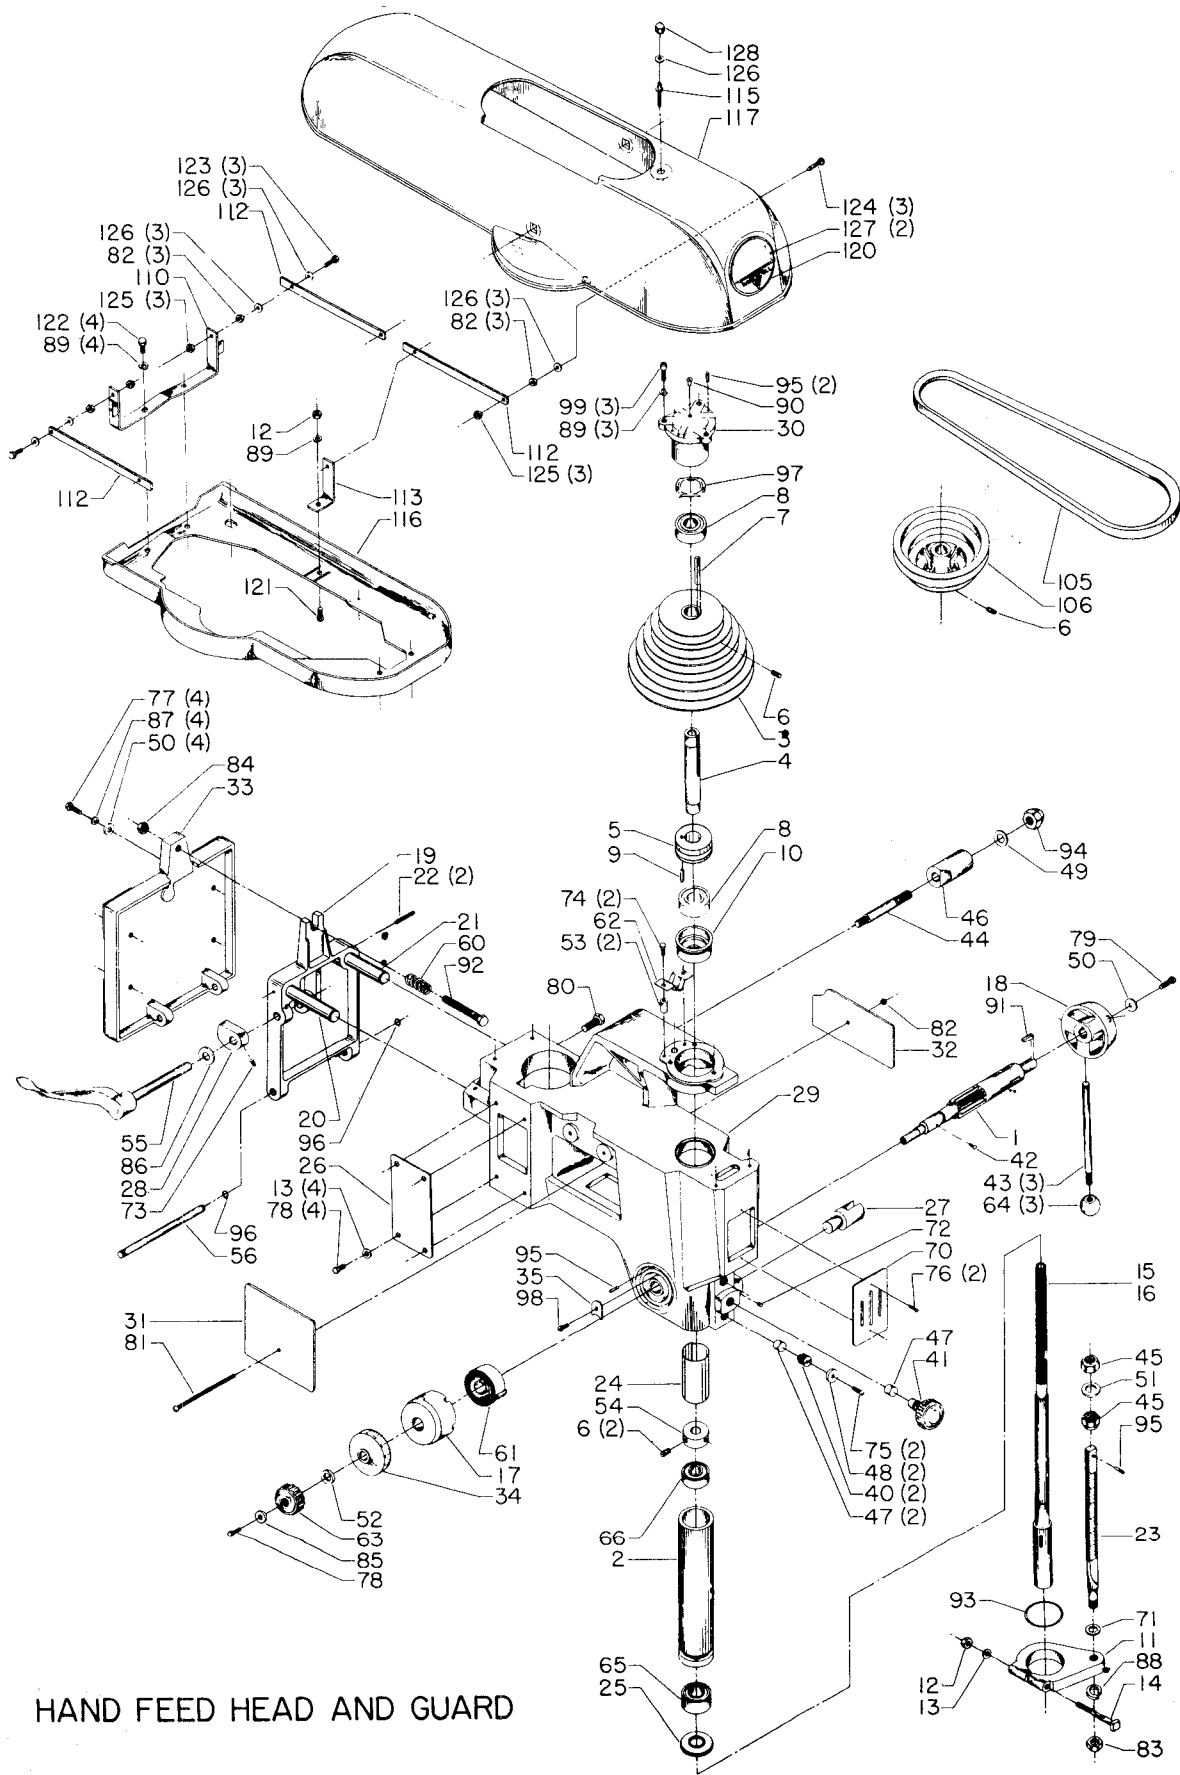

20" DRILL PRESS (old style)

HAND FEED HEAD AND GUARD

COLUMN, TABLE AND BASE

Parts List for 20-425 Type 1

Item Number	Part Number	Description	Qty Required
1	000000-00	No Longer Available	1
2	000000-00	No Longer Available	1
3	000000-00	No Longer Available	1
4	401041065004	SHAFT	1
5	000000-00	No Longer Available	1
6	901041500217	SET SCREW	2
7	927030102668	KEY	1
8	920040205360	BEARING	1
9	905010106714	ROLL PIN	1
10	000000-00	No Longer Available	1
11	000000-00	No Longer Available	1
12	902010101300S	HEX NUT	1
13	904010101620S	WASHER	8
17	000000-00	No Longer Available	1
18	000000-00	No Longer Available	1
19	000000-00	No Longer Available	1
22	000000-00	No Longer Available	2
23	000000-00	No Longer Available	1
25	401040365001	FLINGER COLLAR	1
26	401040315005	COVER PLATE	1
27	000000-00	No Longer Available	1
28	000000-00	No Longer Available	1
29	000000-00	No Longer Available	1
30	000000-00	No Longer Available	1
31	000000-00	No Longer Available	1
32	000000-00	No Longer Available	1
33	000000-00	No Longer Available	1

Parts List for 20-425 Type 1

Item Number	Part Number	Description	Qty Required
34	000000-00	No Longer Available	1
35	000000-00	No Longer Available	1
40	000000-00	No Longer Available	2
42	952011213274	SPRING PIN	1
43	000000-00	No Longer Available	1
44	000000-00	No Longer Available	1
45	000000-00	No Longer Available	1
47	000000-00	No Longer Available	2
49	000000-00	No Longer Available	1
50	904100315381	WASHER	4
51	000000-00	No Longer Available	1
52	000000-00	No Longer Available	1
54	904101812409	COLLAR	1
55	000000-00	No Longer Available	1
56	000000-00	No Longer Available	1
60	000000-00	No Longer Available	1
61	928080121766	RETURN SPRING	1
63	000000-00	No Longer Available	1
64	931010114796	KNOB - SCREW ON	3
70	402040310001S	SWITCH OPENING COVER	1
71	000000-00	No Longer Available	1
72	491950-00	SET SCREW	1
73	901041500231S	SET SCREW	1
74	901020100501	MACHINE SCREW	2
75	901020100503	MACHINE SCREW	2
77	901010600602	CAP SCREW	4
78	901010600605	CAP SCREW	4