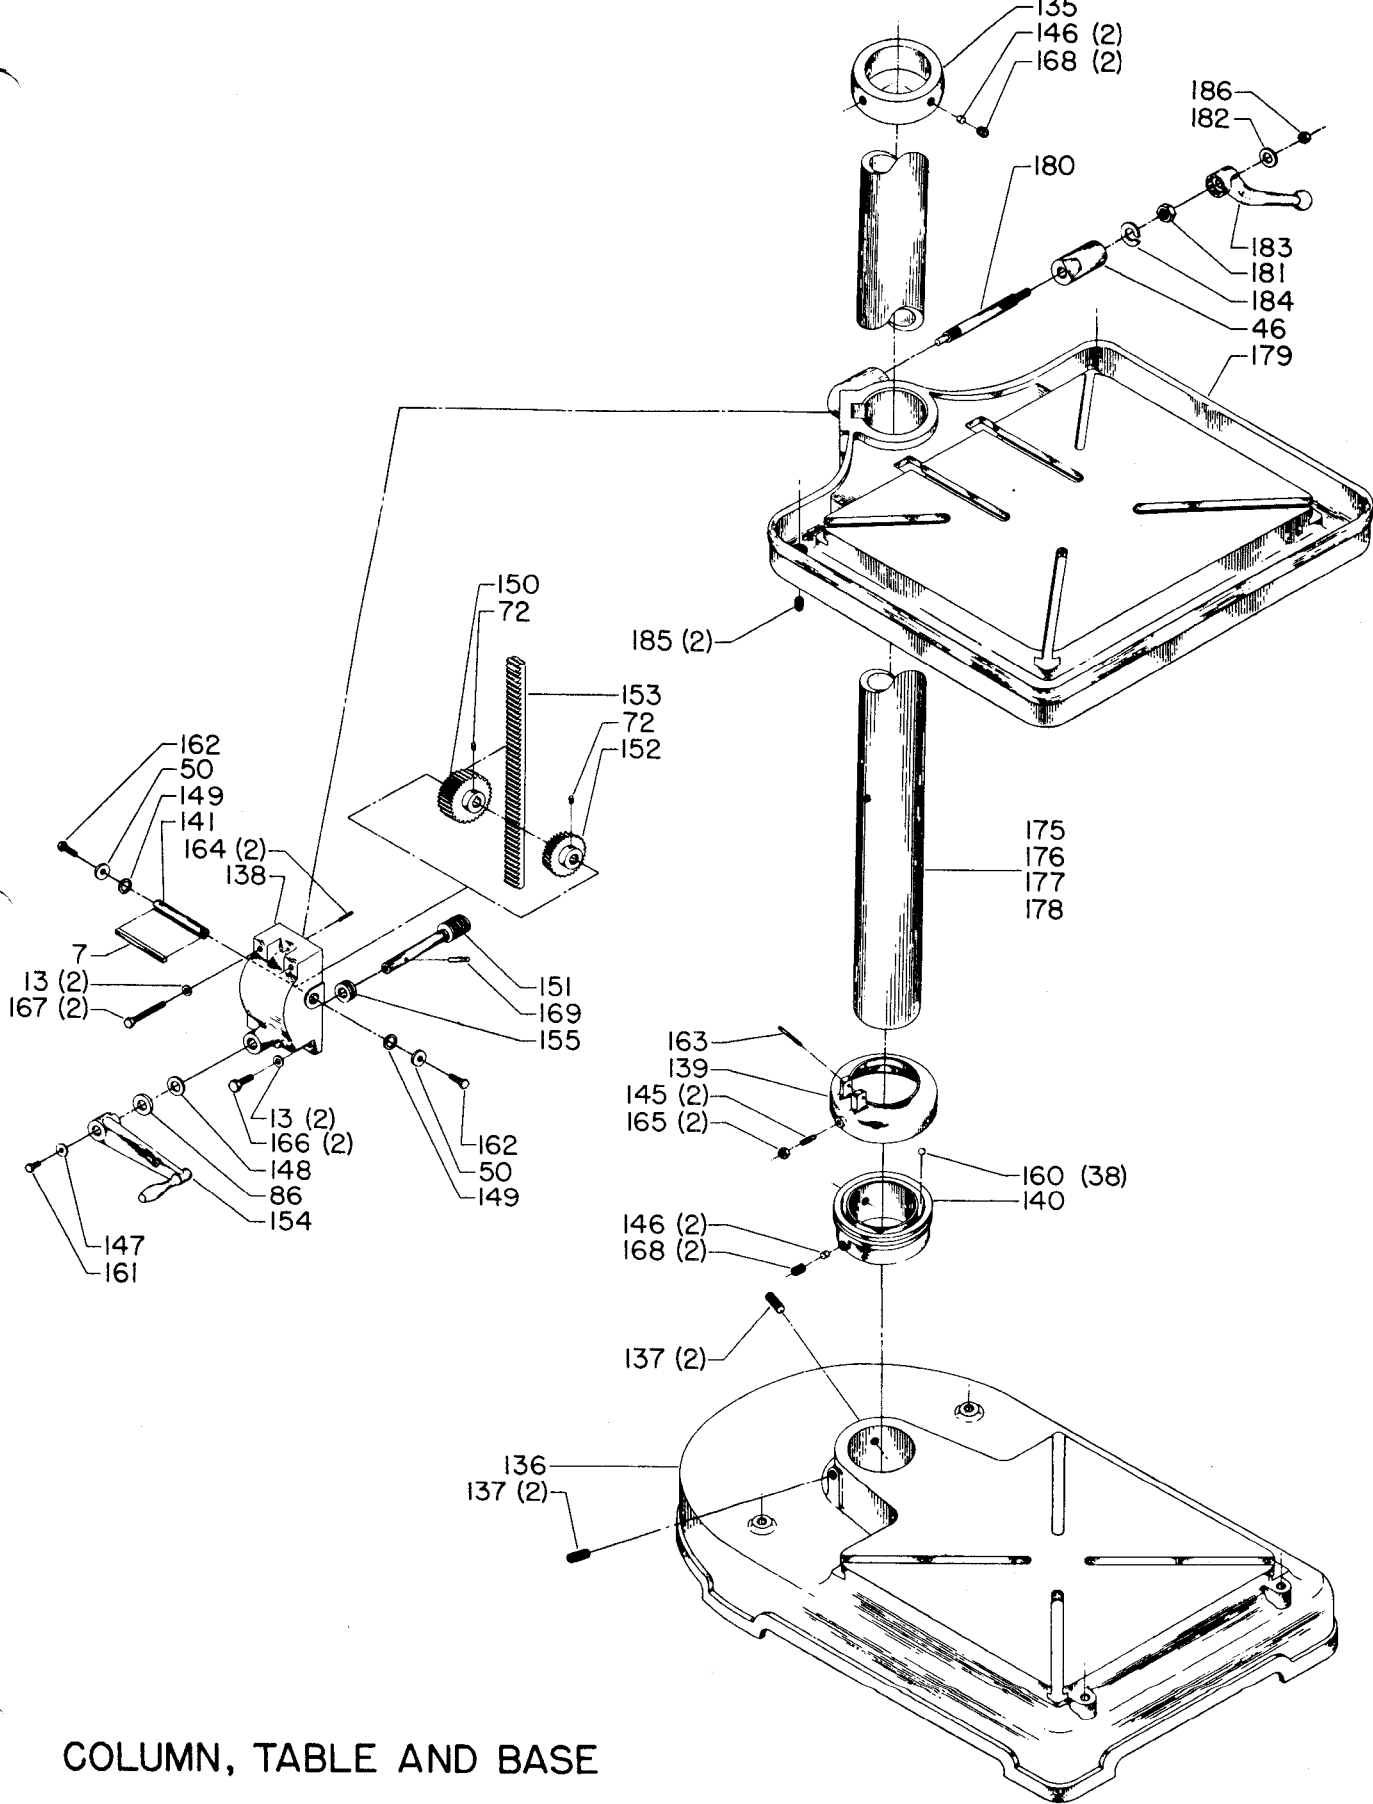

20" DRILL PRESS (old style)

HAND FEED HEAD AND GUARD

COLUMN, TABLE AND BASE

Parts List for 20-425 Type 1

Item Number	Part Number	Description	Qty Required
1	000000-00	No Longer Available	1
2	000000-00	No Longer Available	1
3	000000-00	No Longer Available	1
4	401041065004	SHAFT	1
5	000000-00	No Longer Available	1
6	901041500217	SET SCREW	2
7	927030102668	KEY	1
8	920040205360	BEARING	1
9	905010106714	ROLL PIN	1
10	000000-00	No Longer Available	1
11	000000-00	No Longer Available	1
12	902010101300S	HEX NUT	1
13	904010101620S	WASHER	8
17	000000-00	No Longer Available	1
18	000000-00	No Longer Available	1
19	000000-00	No Longer Available	1
22	000000-00	No Longer Available	2
23	000000-00	No Longer Available	1
25	401040365001	FLINGER COLLAR	1
26	401040315005	COVER PLATE	1
27	000000-00	No Longer Available	1
28	000000-00	No Longer Available	1
29	000000-00	No Longer Available	1
30	000000-00	No Longer Available	1
31	000000-00	No Longer Available	1
32	000000-00	No Longer Available	1
33	000000-00	No Longer Available	1

Parts List for 20-425 Type 1

Item Number	Part Number	Description	Qty Required
34	000000-00	No Longer Available	1
35	000000-00	No Longer Available	1
40	000000-00	No Longer Available	2
42	952011213274	SPRING PIN	1
43	000000-00	No Longer Available	1
44	000000-00	No Longer Available	1
45	000000-00	No Longer Available	1
47	000000-00	No Longer Available	2
49	000000-00	No Longer Available	1
50	904100315381	WASHER	4
51	000000-00	No Longer Available	1
52	000000-00	No Longer Available	1
54	904101812409	COLLAR	1
55	000000-00	No Longer Available	1
56	000000-00	No Longer Available	1
60	000000-00	No Longer Available	1
61	928080121766	RETURN SPRING	1
63	000000-00	No Longer Available	1
64	931010114796	KNOB - SCREW ON	3
70	402040310001S	SWITCH OPENING COVER	1
71	000000-00	No Longer Available	1
72	491950-00	SET SCREW	1
73	901041500231S	SET SCREW	1
74	901020100501	MACHINE SCREW	2
75	901020100503	MACHINE SCREW	2
77	901010600602	CAP SCREW	4
78	901010600605	CAP SCREW	4