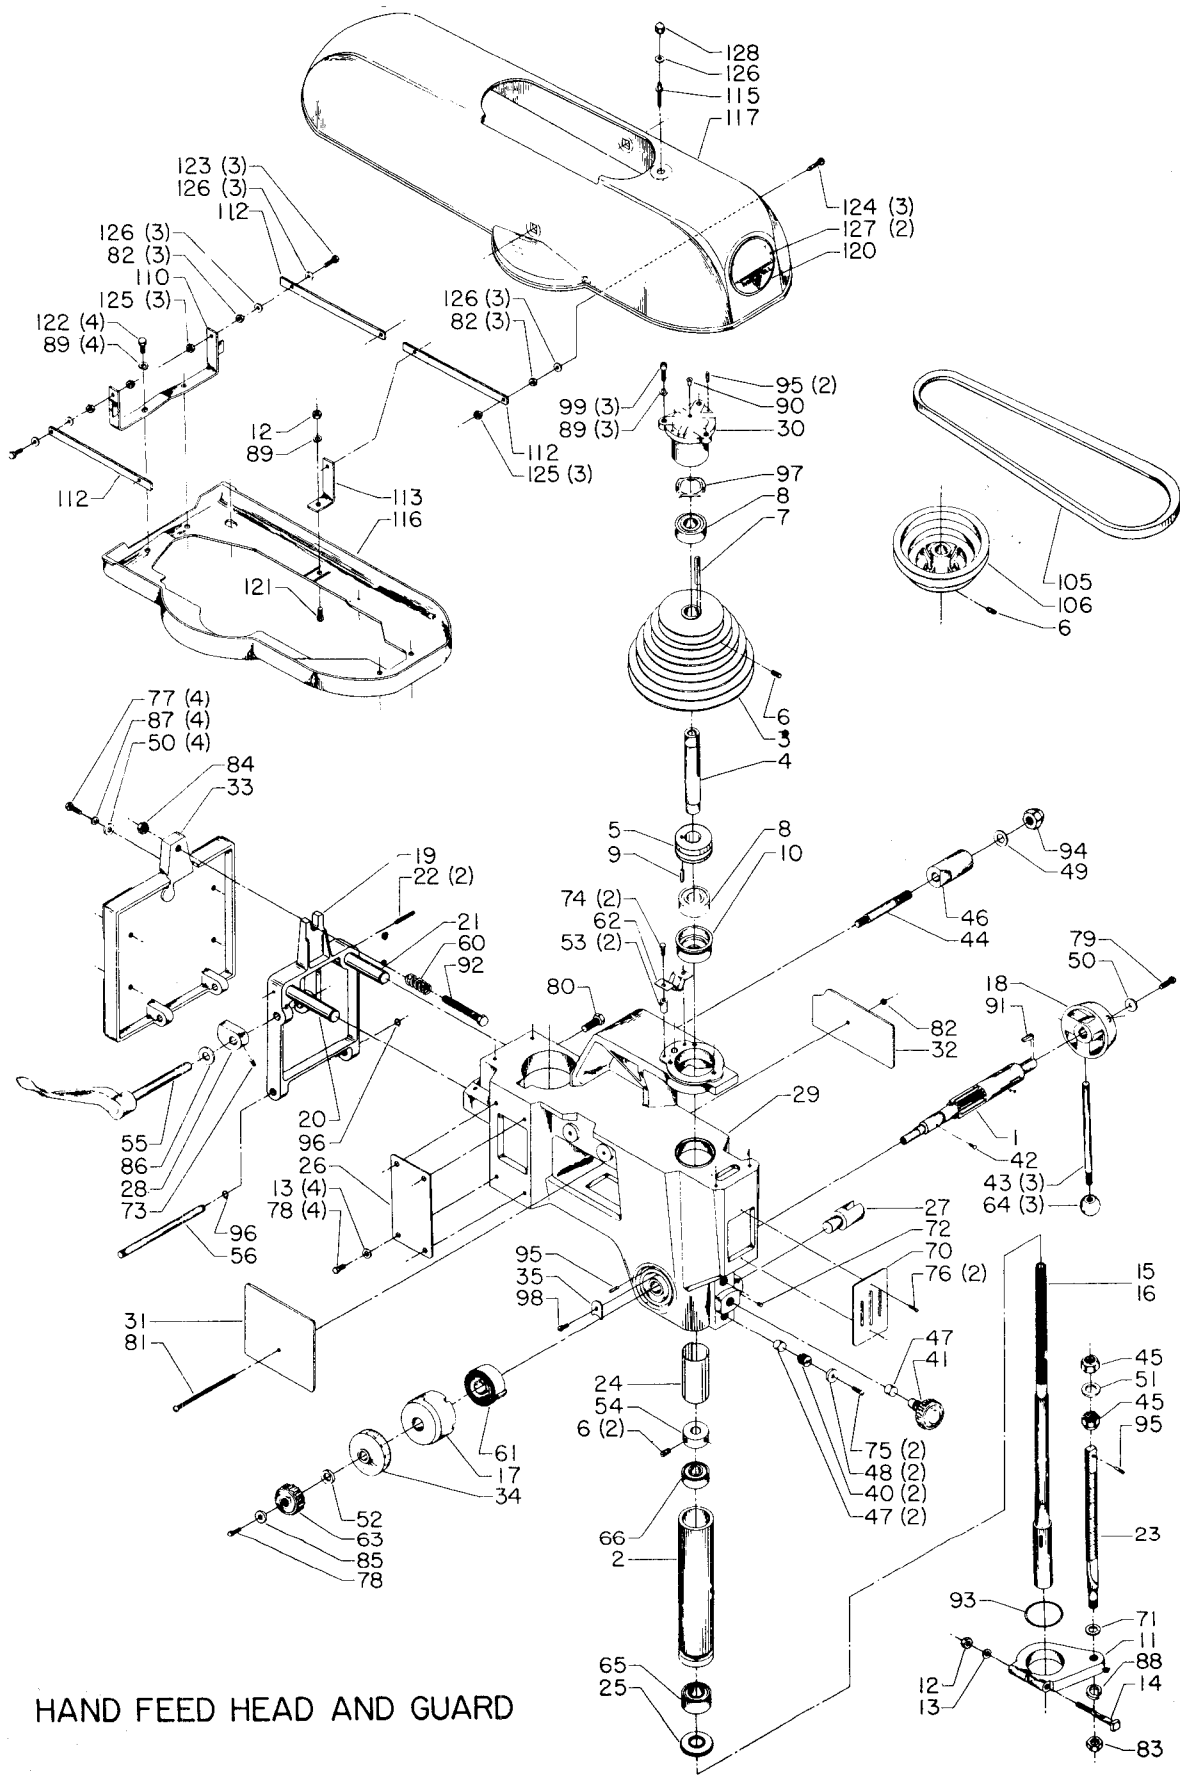

20" DRILL PRESS (old style)

HAND FEED HEAD AND GUARD

COLUMN, TABLE AND BASE

Parts List for 20-428 Type 1

Item Number	Part Number	Description	Qty Required
1	000000-00	No Longer Available	1
2	000000-00	No Longer Available	1
3	000000-00	No Longer Available	1
4	401041065004	SHAFT	1
5	000000-00	No Longer Available	1
6	901041500217	SET SCREW	2
7	927030102668	KEY	1
8	920040205360	BEARING	1
9	905010106714	ROLL PIN	1
10	000000-00	No Longer Available	1
11	000000-00	No Longer Available	1
12	902010101300S	HEX NUT	1
13	904010101620S	WASHER	8
17	000000-00	No Longer Available	1
18	000000-00	No Longer Available	1
19	000000-00	No Longer Available	1
22	000000-00	No Longer Available	2
23	000000-00	No Longer Available	1
25	401040365001	FLINGER COLLAR	1
26	401040315005	COVER PLATE	1
27	000000-00	No Longer Available	1
28	000000-00	No Longer Available	1
29	000000-00	No Longer Available	1
30	000000-00	No Longer Available	1
31	000000-00	No Longer Available	1
32	000000-00	No Longer Available	1
33	000000-00	No Longer Available	1

Parts List for 20-428 Type 1

Item Number	Part Number	Description	Qty Required
34	000000-00	No Longer Available	1
35	000000-00	No Longer Available	1
40	000000-00	No Longer Available	2
42	952011213274	SPRING PIN	1
43	000000-00	No Longer Available	1
44	000000-00	No Longer Available	1
45	000000-00	No Longer Available	1
47	000000-00	No Longer Available	2
49	000000-00	No Longer Available	1
50	904100315381	WASHER	4
51	000000-00	No Longer Available	1
52	000000-00	No Longer Available	1
54	904101812409	COLLAR	1
55	000000-00	No Longer Available	1
56	000000-00	No Longer Available	1
60	000000-00	No Longer Available	1
61	928080121766	RETURN SPRING	1
63	000000-00	No Longer Available	1
64	931010114796	KNOB - SCREW ON	3
70	402040310001S	SWITCH OPENING COVER	1
71	000000-00	No Longer Available	1
72	491950-00	SET SCREW	1
73	901041500231S	SET SCREW	1
74	901020100501	MACHINE SCREW	2
75	901020100503	MACHINE SCREW	2
77	901010600602	CAP SCREW	4
78	901010600605	CAP SCREW	4