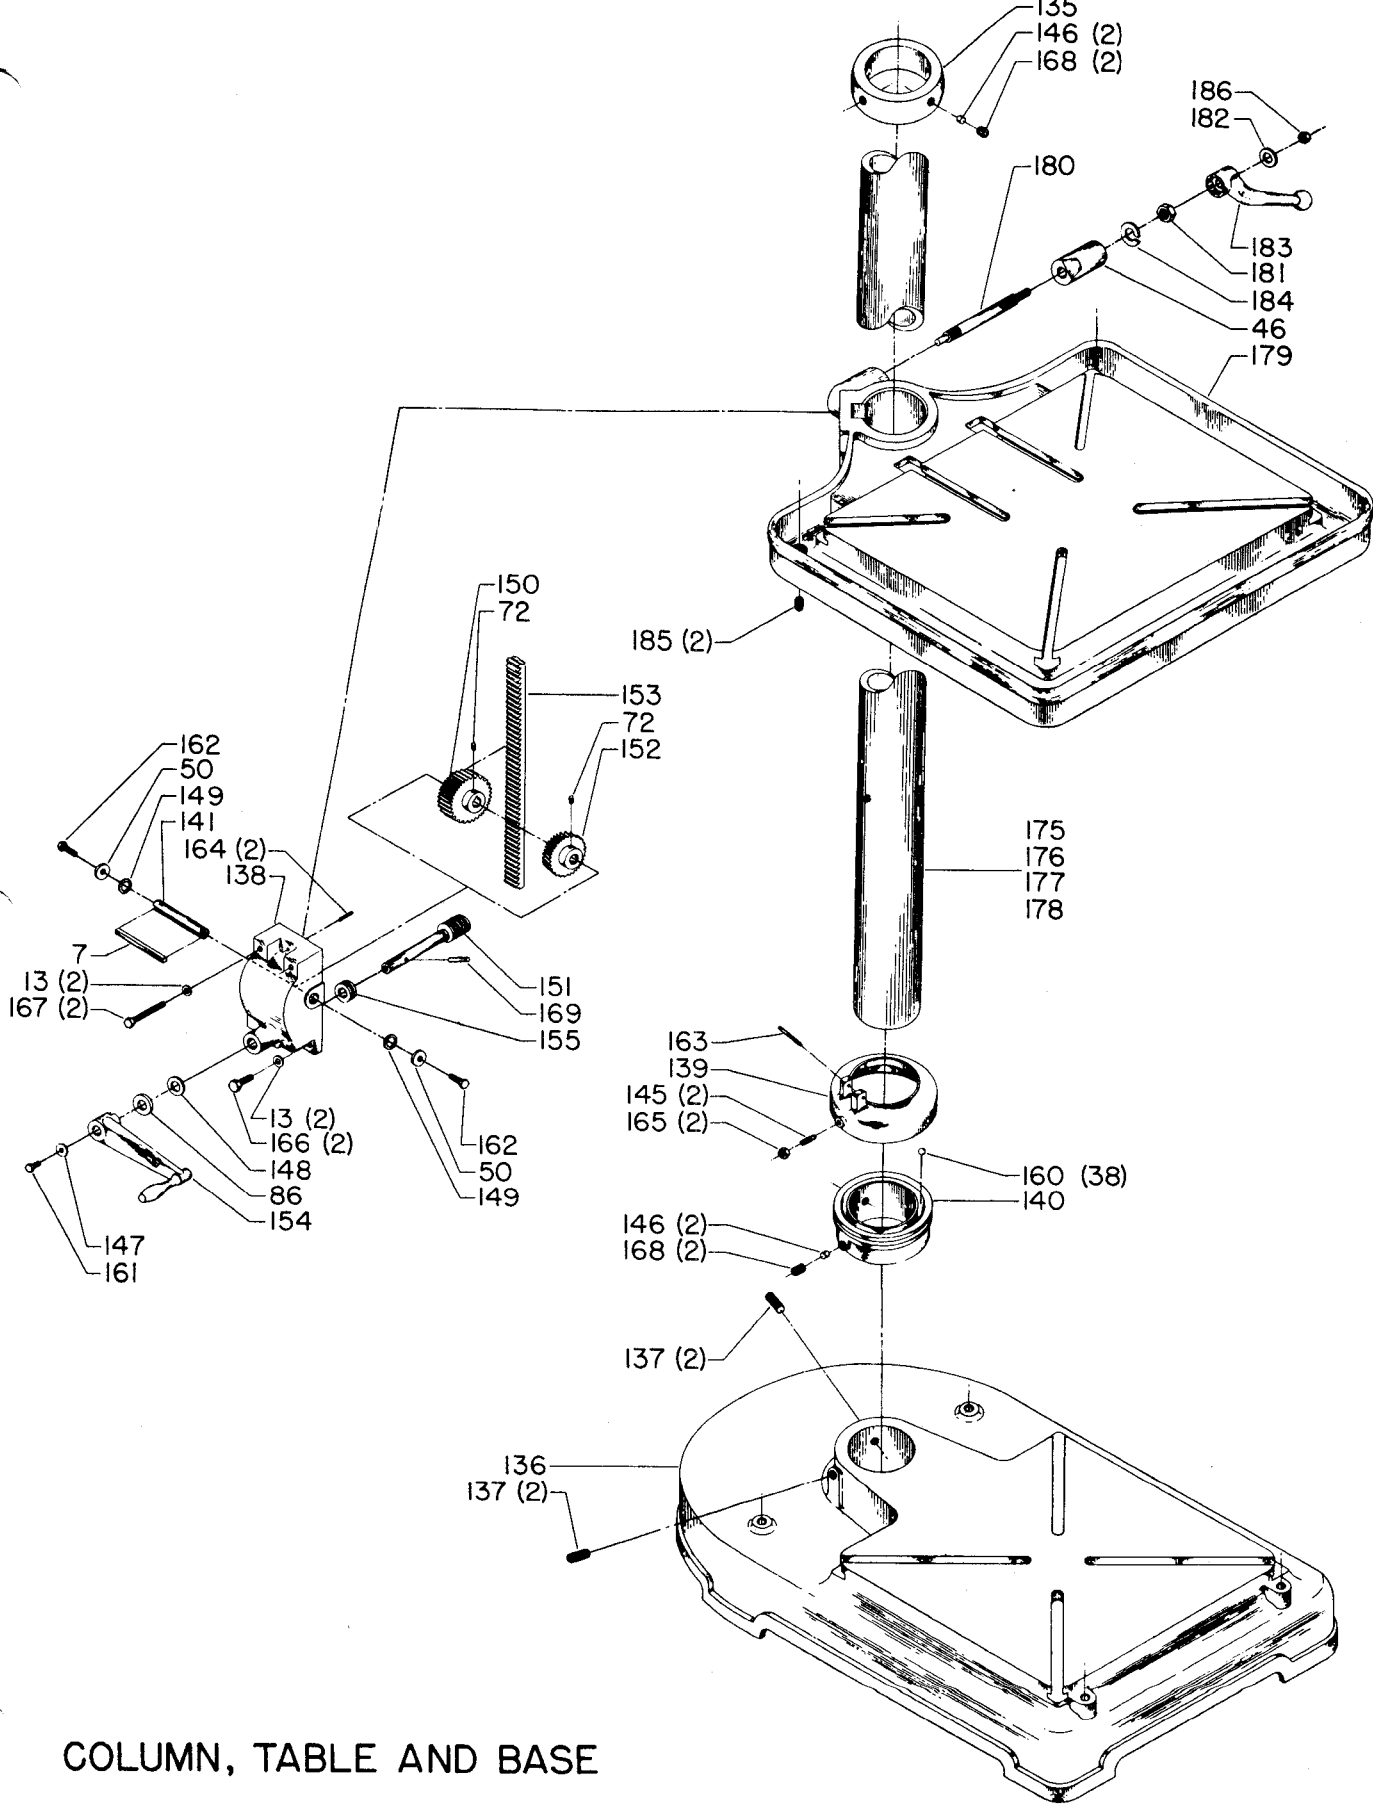

20" DRILL PRESS (old style)

HAND FEED HEAD AND GUARD

COLUMN, TABLE AND BASE

Parts List for 20-428 Type 1

Item Number	Part Number	Description	Qty Required
1	000000-00	No Longer Available	1
2	000000-00	No Longer Available	1
3	000000-00	No Longer Available	1
4	401041065004	SHAFT	1
5	000000-00	No Longer Available	1
6	901041500217	SET SCREW	2
7	927030102668	KEY	1
8	920040205360	BEARING	1
9	905010106714	ROLL PIN	1
10	000000-00	No Longer Available	1
11	000000-00	No Longer Available	1
12	902010101300S	HEX NUT	1
13	904010101620S	WASHER	8
17	000000-00	No Longer Available	1
18	000000-00	No Longer Available	1
19	000000-00	No Longer Available	1
22	000000-00	No Longer Available	2
23	000000-00	No Longer Available	1
25	401040365001	FLINGER COLLAR	1
26	401040315005	COVER PLATE	1
27	000000-00	No Longer Available	1
28	000000-00	No Longer Available	1
29	000000-00	No Longer Available	1
30	000000-00	No Longer Available	1
31	000000-00	No Longer Available	1
32	000000-00	No Longer Available	1
33	000000-00	No Longer Available	1

Parts List for 20-428 Type 1

Item Number	Part Number	Description	Qty Required
34	000000-00	No Longer Available	1
35	000000-00	No Longer Available	1
40	000000-00	No Longer Available	2
42	952011213274	SPRING PIN	1
43	000000-00	No Longer Available	1
44	000000-00	No Longer Available	1
45	000000-00	No Longer Available	1
47	000000-00	No Longer Available	2
49	000000-00	No Longer Available	1
50	904100315381	WASHER	4
51	000000-00	No Longer Available	1
52	000000-00	No Longer Available	1
54	904101812409	COLLAR	1
55	000000-00	No Longer Available	1
56	000000-00	No Longer Available	1
60	000000-00	No Longer Available	1
61	928080121766	RETURN SPRING	1
63	000000-00	No Longer Available	1
64	931010114796	KNOB - SCREW ON	3
70	402040310001S	SWITCH OPENING COVER	1
71	000000-00	No Longer Available	1
72	491950-00	SET SCREW	1
73	901041500231S	SET SCREW	1
74	901020100501	MACHINE SCREW	2
75	901020100503	MACHINE SCREW	2
77	901010600602	CAP SCREW	4
78	901010600605	CAP SCREW	4