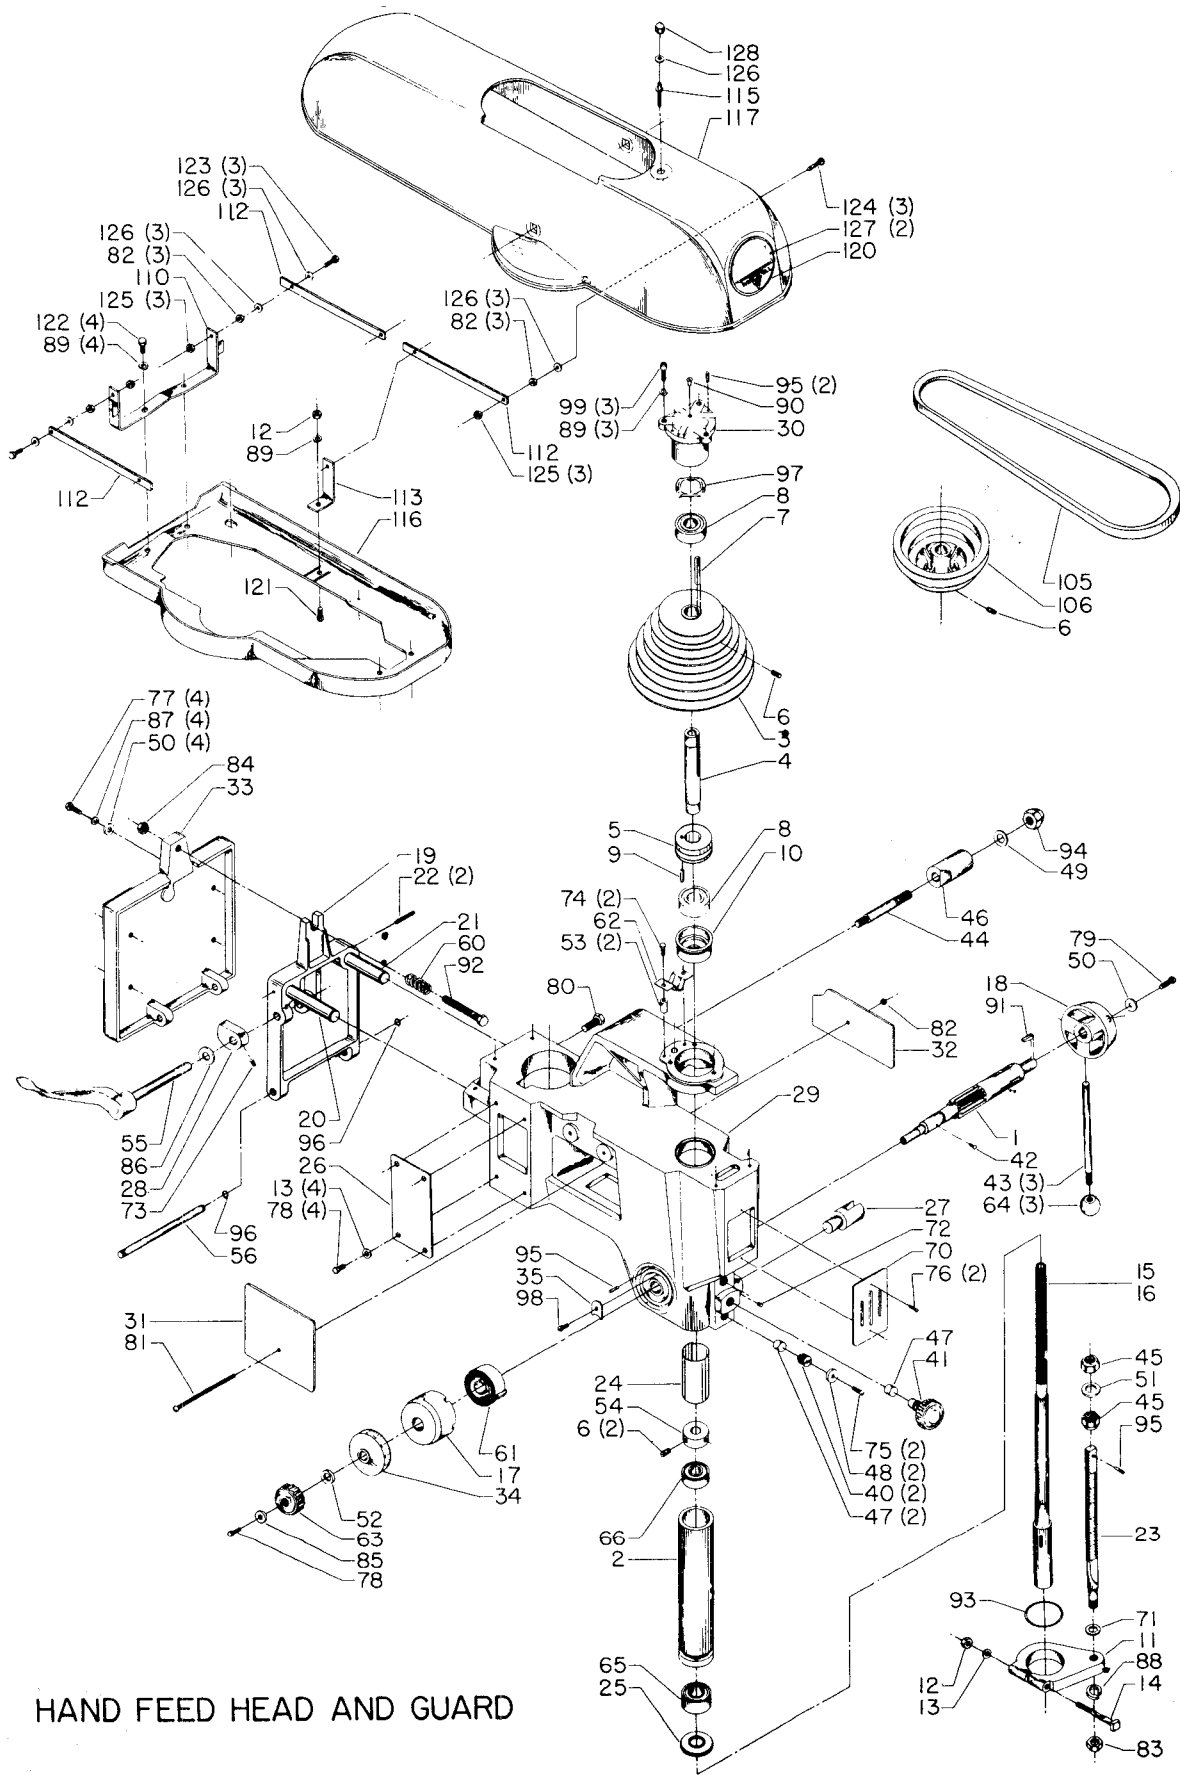

# WIRING DIAGRAM

# 20" DRILL PRESS (old style)

HAND FEED HEAD AND GUARD

## Parts List for 20-431 Type 1

Item Number	Part Number	Description	Qty Required
1	000000-00	No Longer Available	1
2	000000-00	No Longer Available	1
3	000000-00	No Longer Available	1
4	401041065004	SHAFT	1
5	000000-00	No Longer Available	1
6	901041500217	SET SCREW	2
7	927030102668	KEY	1
8	920040205360	BEARING	1
9	905010106714	ROLL PIN	1
10	000000-00	No Longer Available	1
11	000000-00	No Longer Available	1
12	902010101300S	HEX NUT	1
13	904010101620S	WASHER	8
17	000000-00	No Longer Available	1
18	000000-00	No Longer Available	1
19	000000-00	No Longer Available	1
22	000000-00	No Longer Available	2
23	000000-00	No Longer Available	1
25	401040365001	FLINGER COLLAR	1
26	401040315005	COVER PLATE	1
27	000000-00	No Longer Available	1
28	000000-00	No Longer Available	1
29	000000-00	No Longer Available	1
30	000000-00	No Longer Available	1
31	000000-00	No Longer Available	1
32	000000-00	No Longer Available	1
33	000000-00	No Longer Available	1

## Parts List for 20-431 Type 1

Item Number	Part Number	Description	Qty Required
34	000000-00	No Longer Available	1
35	000000-00	No Longer Available	1
40	000000-00	No Longer Available	2
42	952011213274	SPRING PIN	1
43	000000-00	No Longer Available	1
44	000000-00	No Longer Available	1
45	000000-00	No Longer Available	1
47	000000-00	No Longer Available	2
49	000000-00	No Longer Available	1
50	904100315381	WASHER	4
51	000000-00	No Longer Available	1
52	000000-00	No Longer Available	1
54	904101812409	COLLAR	1
55	000000-00	No Longer Available	1
56	000000-00	No Longer Available	1
60	000000-00	No Longer Available	1
61	928080121766	RETURN SPRING	1
63	000000-00	No Longer Available	1
64	931010114796	KNOB - SCREW ON	3
70	402040310001S	SWITCH OPENING COVER	1
71	000000-00	No Longer Available	1
72	491950-00	SET SCREW	1
73	901041500231S	SET SCREW	1
74	901020100501	MACHINE SCREW	2
75	901020100503	MACHINE SCREW	2
77	901010600602	CAP SCREW	4
78	901010600605	CAP SCREW	4