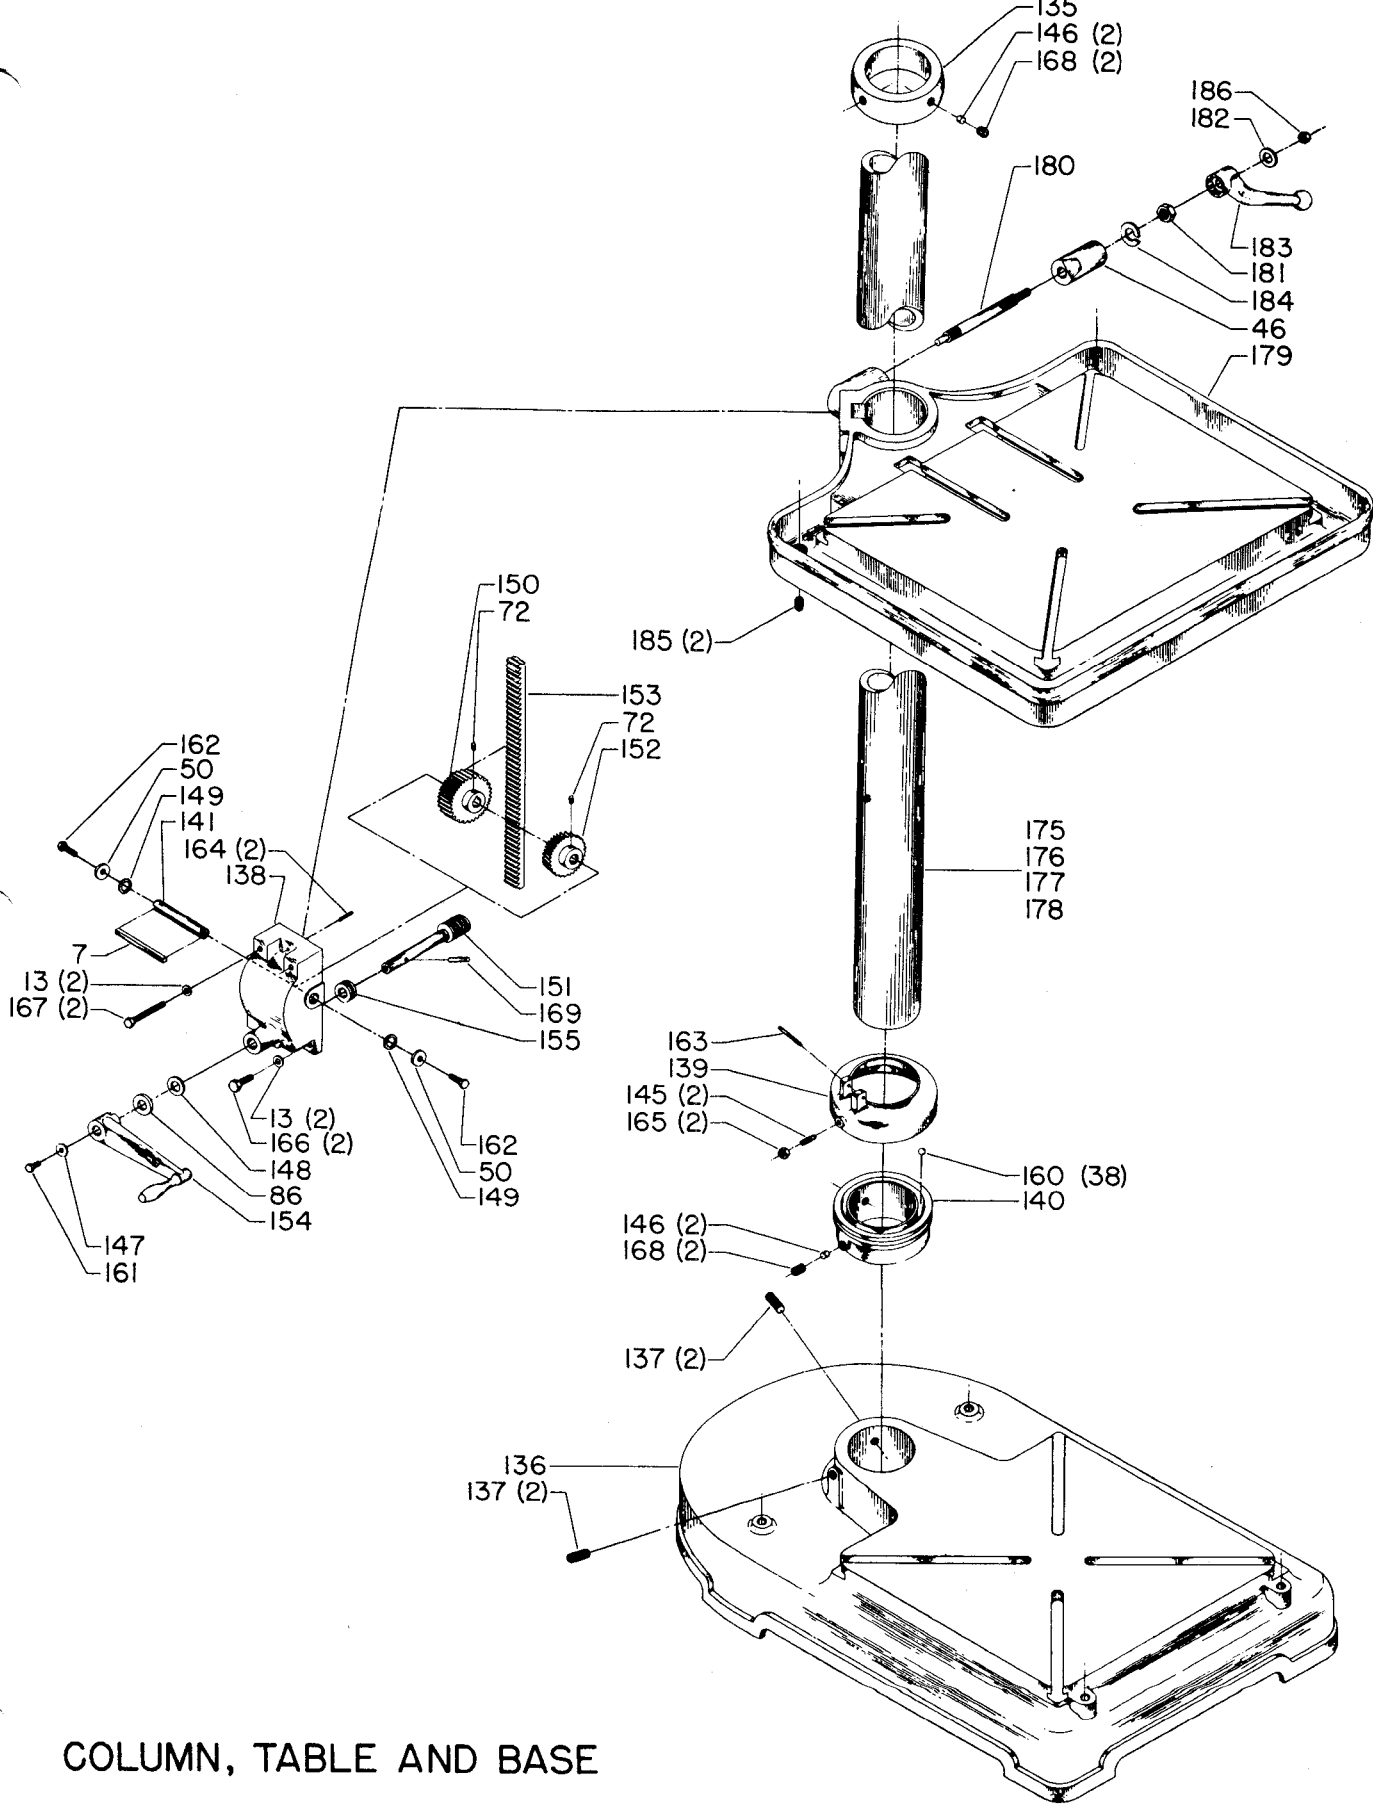

# 20" DRILL PRESS (old style)

HAND FEED HEAD AND GUARD

COLUMN, TABLE AND BASE

## Parts List for 20-521 Type 1

Item Number	Part Number	Description	Qty Required
1	000000-00	No Longer Available	1
2	000000-00	No Longer Available	1
3	000000-00	No Longer Available	1
4	401041065004	SHAFT	1
5	000000-00	No Longer Available	1
6	901041500217	SET SCREW	2
7	927030102668	KEY	1
8	920040205360	BEARING	1
9	905010106714	ROLL PIN	1
10	000000-00	No Longer Available	1
11	000000-00	No Longer Available	1
12	902010101300S	HEX NUT	1
13	904010101620S	WASHER	8
17	000000-00	No Longer Available	1
18	000000-00	No Longer Available	1
19	000000-00	No Longer Available	1
22	000000-00	No Longer Available	2
23	000000-00	No Longer Available	1
25	401040365001	FLINGER COLLAR	1
26	401040315005	COVER PLATE	1
27	000000-00	No Longer Available	1
28	000000-00	No Longer Available	1
29	000000-00	No Longer Available	1
30	000000-00	No Longer Available	1
31	000000-00	No Longer Available	1
32	000000-00	No Longer Available	1
33	000000-00	No Longer Available	1

## Parts List for 20-521 Type 1

Item Number	Part Number	Description	Qty Required
34	000000-00	No Longer Available	1
35	000000-00	No Longer Available	1
40	000000-00	No Longer Available	2
42	952011213274	SPRING PIN	1
43	000000-00	No Longer Available	1
44	000000-00	No Longer Available	1
45	000000-00	No Longer Available	1
47	000000-00	No Longer Available	2
49	000000-00	No Longer Available	1
50	904100315381	WASHER	4
51	000000-00	No Longer Available	1
52	000000-00	No Longer Available	1
54	904101812409	COLLAR	1
55	000000-00	No Longer Available	1
56	000000-00	No Longer Available	1
60	000000-00	No Longer Available	1
61	928080121766	RETURN SPRING	1
63	000000-00	No Longer Available	1
64	931010114796	KNOB - SCREW ON	3
70	402040310001S	SWITCH OPENING COVER	1
71	000000-00	No Longer Available	1
72	491950-00	SET SCREW	1
73	901041500231S	SET SCREW	1
74	901020100501	MACHINE SCREW	2
75	901020100503	MACHINE SCREW	2
77	901010600602	CAP SCREW	4
78	901010600605	CAP SCREW	4