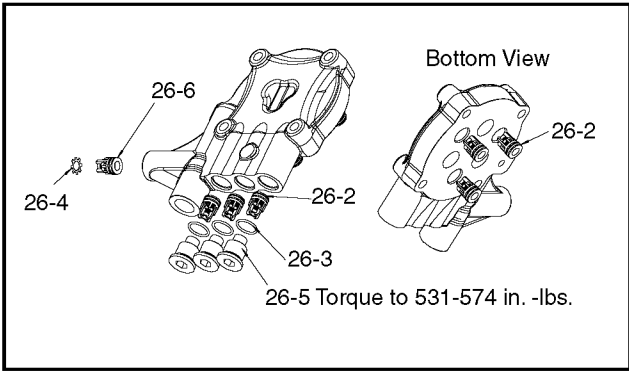

D23816 - DeVILBISS PUMP

2 gpm vertical applications

D23816 - DevilBiss Pump Repair Kit

18246 Water Seal Kit

contains Key#'s 19 (qty 1), 23 (qty 3), and 25 (qty 3)

17323 Valve Kit

contains Key#s 26-2(qty 6), 26-4 (qty 1), and 26-6 (qty 1)

D23812 Oil Seal Kit

contains Key #s 1 (qty 1), 4 (qty 1), 20 (qty 3)

17324 Bearing Kit

contains Key #'s 5 (qty 1), 6 (qty 1), 7 (qty 2), 8 (qty 2), and 10 (qty 1)

Parts List for 2020CWVB Type 1

Item Number	Part Number	Description	Qty Required
3	16364	PLUG 3/8 NPT	1
4	18110	GASKET CAM HOUSING .	1
5	000000-00	No Longer Available	1
6	000000-00	No Longer Available	1
7	000000-00	No Longer Available	1
8	000000-00	No Longer Available	1
10	16301	WASHER THRUST .250 T	1
11	000000-00	No Longer Available	3
12	000000-00	No Longer Available	3
14	17658	VALVE THERMAL RELIEF	1
15	H061	NUT SWIVEL GARDENHOS	1
16	17701	SWIVEL 3/8 NPT MALE	1
17	F187	SCREEN GARDEN HOSE 3	1
18	16358	SCREW .250-20X1.00 U	2
19	16365	O-RING JOURNAL PLATE	1
21	18176	O-RING RETAINER	6
22	000000-00	No Longer Available	1
23	000000-00	No Longer Available	1
24	18073	SEAL RETAINER	3
25	000000-00	No Longer Available	1
26	000000-00	No Longer Available	1
26	000000-00	No Longer Available	1
26	16360	O-RING VALVE PLUG	1
26	000000-00	No Longer Available	1
26	D21141	PLUG VALVE	1
26	000000-00	No Longer Available	1
27	000000-00	No Longer Available	1