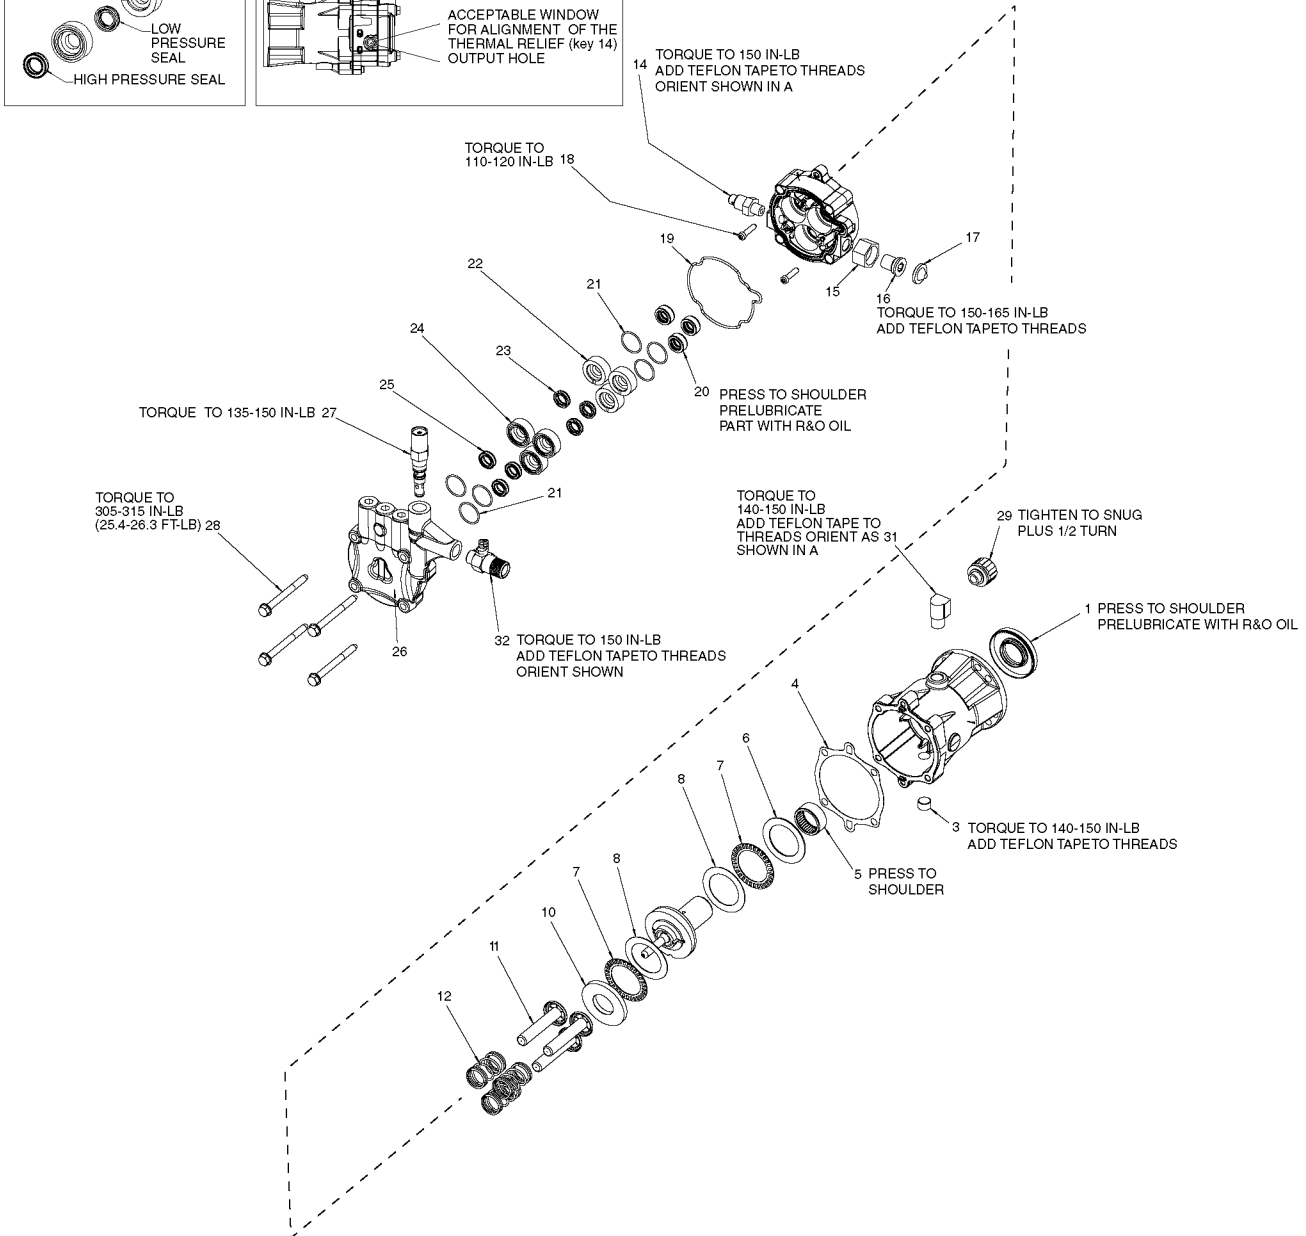

D23816 - DeVILBISS PUMP

2 gpm vertical applications

D23816 - DevilBiss Pump Repair Kit

18246 Water Seal Kit

contains Key#'s 19 (qty 1), 23 (qty 3), and 25 (qty 3)

17323 Valve Kit

contains Key#s 26-2(qty 6), 26-4 (qty 1), and 26-6 (qty 1)

D23812 Oil Seal Kit

contains Key #s 1 (qty 1), 4 (qty 1), 20 (qty 3)

17324 Bearing Kit

contains Key #'s 5 (qty 1), 6 (qty 1), 7 (qty 2), 8 (qty 2), and 10 (qty 1)

Parts List for 2020CWVB Type 1

Item Number	Part Number	Description	Qty Required
3	16364	PLUG 3/8 NPT	1
4	18110	GASKET CAM HOUSING .	1
5	000000-00	No Longer Available	1
6	000000-00	No Longer Available	1
7	000000-00	No Longer Available	1
8	000000-00	No Longer Available	1
10	16301	WASHER THRUST .250 T	1
11	000000-00	No Longer Available	3
12	000000-00	No Longer Available	3
14	17658	VALVE THERMAL RELIEF	1
15	H061	NUT SWIVEL GARDENHOS	1
16	17701	SWIVEL 3/8 NPT MALE	1
17	F187	SCREEN GARDEN HOSE 3	1
18	16358	SCREW .250-20X1.00 U	2
19	16365	O-RING JOURNAL PLATE	1
21	18176	O-RING RETAINER	6
22	000000-00	No Longer Available	1
23	000000-00	No Longer Available	1
24	18073	SEAL RETAINER	3
25	000000-00	No Longer Available	1
26	000000-00	No Longer Available	1
26	000000-00	No Longer Available	1
26	16360	O-RING VALVE PLUG	1
26	000000-00	No Longer Available	1
26	D21141	PLUG VALVE	1
26	000000-00	No Longer Available	1
27	000000-00	No Longer Available	1

Parts List for 2020CWVB Type 1

Item Number	Part Number	Description	Qty Required
524	16087	NUT .313-18 UNC FLAN	4
525	A11347	SCREW .313-24X.750	4
526	H040	HOSE 1/4 X 25 2500PS	1
527	15227	LANCE MULTI-REG AR #	1
528	17628	GUN	1
529	H140	HOSE ASSY CHEMICAL	1
531	000000-00	No Longer Available	1
532	NCT001	TOOL NOZZLE CLEANING	1
533	16797	WRENCH ALLEN 2MM	1