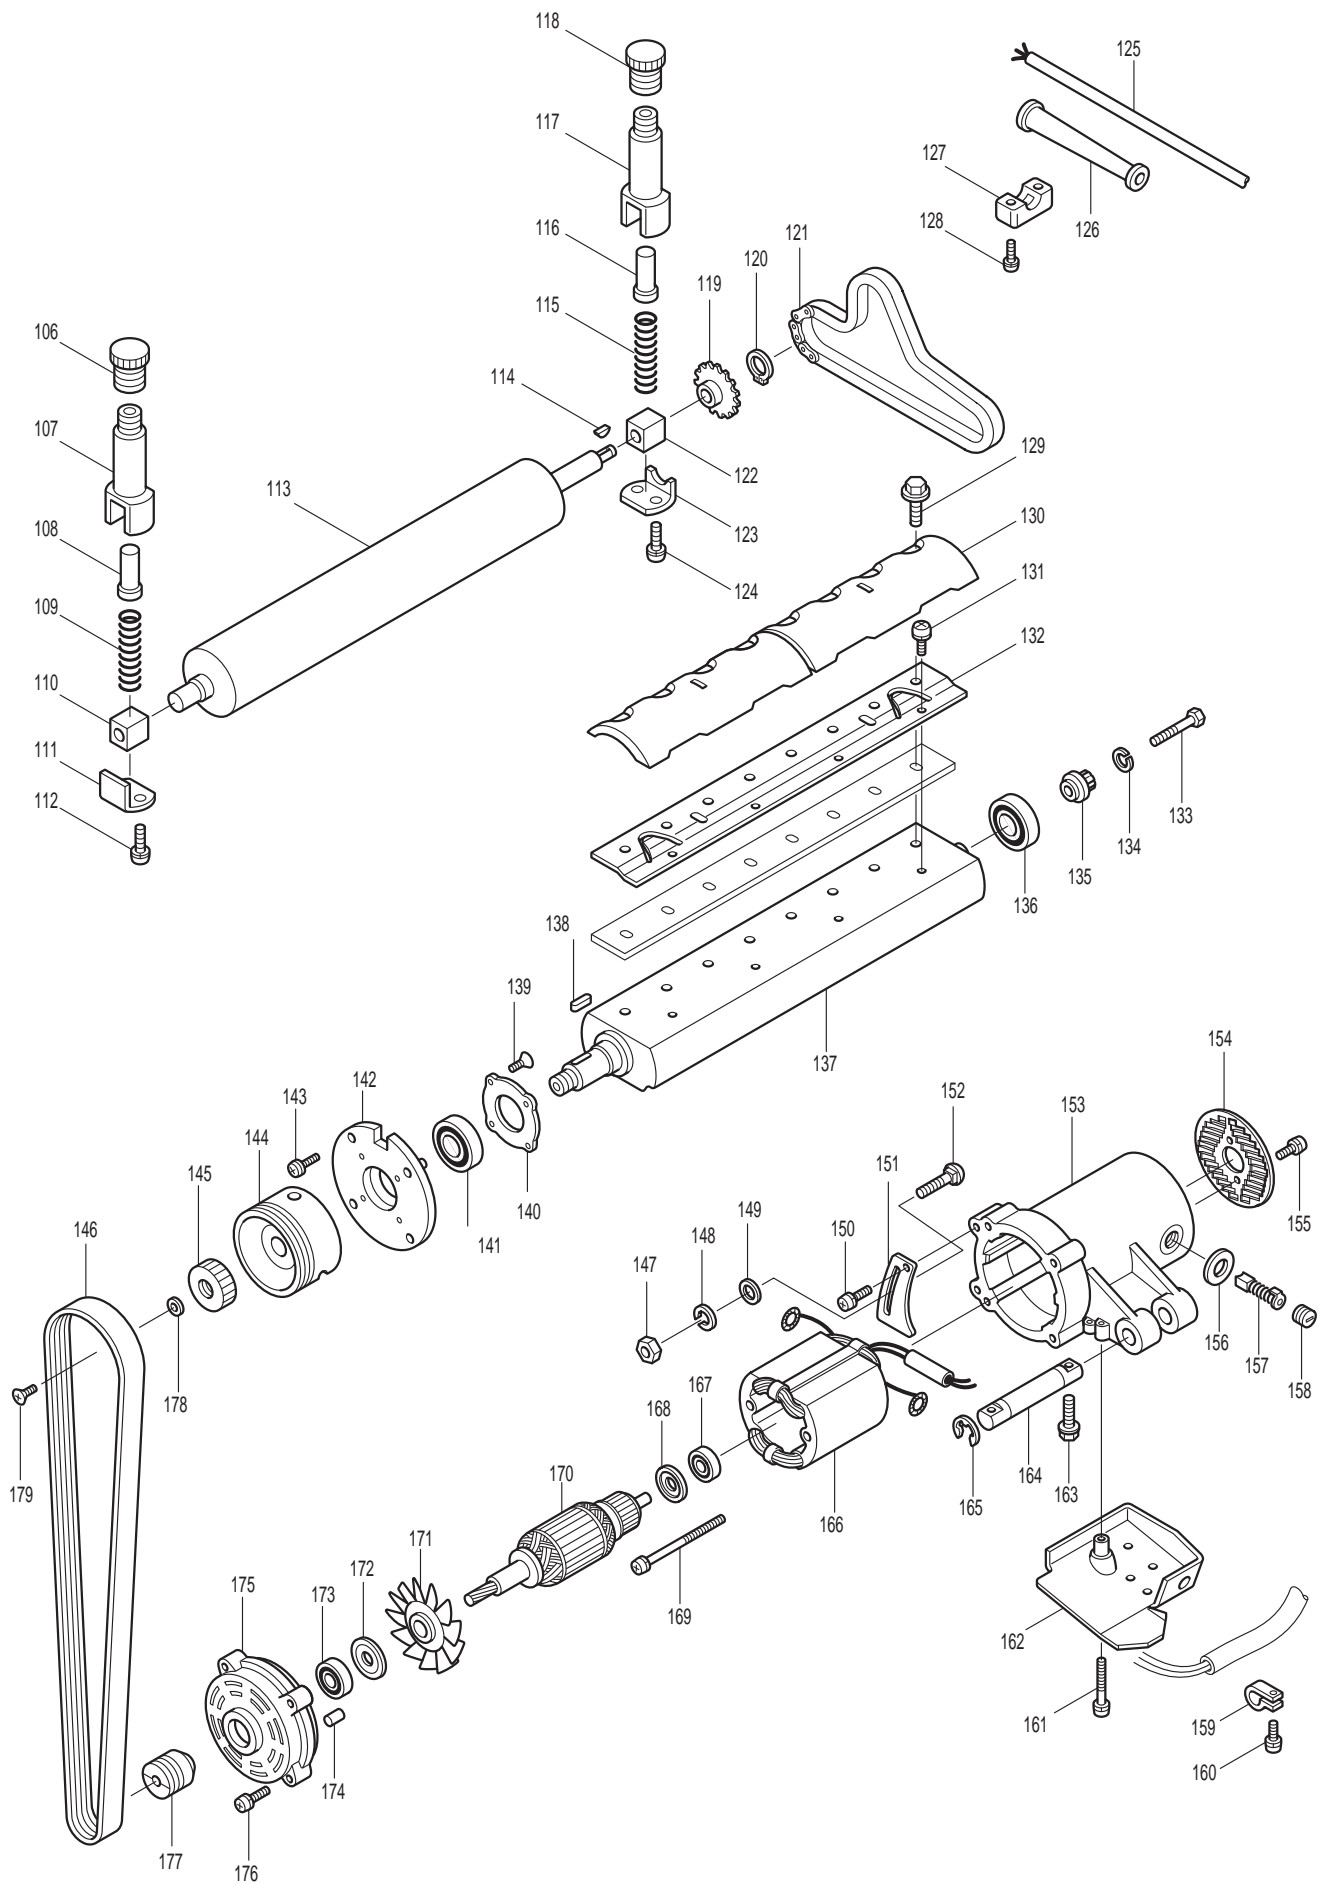

15 3/4" PLANER MODEL 2040

Item No.		Part No.	Description	Qty	Unit
1	1	152139-6	CHIP COVER COM	1	PC.
	2	152231-8	CHIP COVER	1	PC.
2		323700-8	GAUGE	1	PC.
3		156486-7	MAIN FRAME	1	PC.
	INC.	214052-7	PLANE BEARING 10	1	PC.
	INC.	214103-6	PLANE BEARING 12	1	PC.
	INC.	214154-9	PLANE BEARING 14	1	PC.
	INC.	817625-1	CAUTION LABEL	1	PC.
	INC.	817635-8	CAUTION PLATE	1	PC.
	INC.	953106-2	RIVET 0-5	4	PC.
	INC.	817958-4	CAUTION LABEL	2	PC.
5		651750-6	SWITCH	1	PC.
7		911211-1	PAN HEAD SCREW M5X12	2	PC.
8		951113-9	SPRING PIN 4-18	1	PC.
9		272208-8	LEVER 50	1	PC.
10		313026-6	BUSH 10	1	PC.
11		231226-5	COMPRESSION SPRING 11	1	PC.
12		323701-6	LOCK PIN - N/L/A	1	PC.
13		911231-5	PAN HEAD SCREW M5X20	2	PC.
14		164483-9	BELT COVER - N/L/A	1	PC.
15		911256-9	PAN HEAD SCREW M5X35	2	PC.
16		911206-4	PAN HEAD SCREW M5X10	2	PC.
17		343316-3	BELT COVER STAY	1	PC.
18		155344-4	SCALE BAR - N/L/A	1	PC.
19		911216-1	PAN HEAD SCREW M5X14	2	PC.
20		953106-2	RIVET 0-5	4	PC.
22		911216-1	PAN HEAD SCREW M5X14	4	PC.
23		164499-4	PRESSURE PLATE	1	PC.
24		911216-1	PAN HEAD SCREW M5X14	4	PC.
25		164493-6	CHIP BREAKER	1	PC.
26		911206-4	PAN HEAD SCREW M5X10	2	PC.
27		343317-1	CHAIN COVER	1	PC.
28		961052-5	RETAINING RING S-12	1	PC.
29		253759-0	FLAT WASHER 12	1	PC.
30		323407-6	TENSION ROLLER	1	PC.
31		212104-8	NEEDLE BEARING 1212	1	PC.
32		253759-0	FLAT WASHER 12	1	PC.
33		333131-3	TENSION CORE	1	PC.
34		961052-5	RETAINING RING S-12	1	PC.
35		221503-3	SPROCKET 15	1	PC.
36		156458-2	GEAR HOUSING	1	PC.
	INC.	214052-7	PLANE BEARING 10	1	PC.
	INC.	214103-6	PLANE BEARING 12	1	PC.
	INC.	214156-5	PLANE BEARING 14	1	PC.
37		253759-0	FLAT WASHER 12	1	PC.
38		226042-8	GEAR COMPLETE 13-61	1	PC.
39		253759-0	FLAT WASHER 12	1	PC.
40		253760-5	FLAT WASHER 14	1	PC.
41		221645-3	HELICAL GEAR 69 - N/L/A	1	PC.
42		254001-2	WOODRUFF KEY 4	2	PC.
43		325580-8	DRIVING SHAFT	1	PC.
44		253760-5	FLAT WASHER 14	1	PC.
45		253758-2	FLAT WASHER 10	1	PC.
46		226041-0	GEAR COMPLETE 11-73 - N/L/A	1	PC.
47		253758-2	FLAT WASHER 10	1	PC.
48		342540-5	HOOK	1	PC.