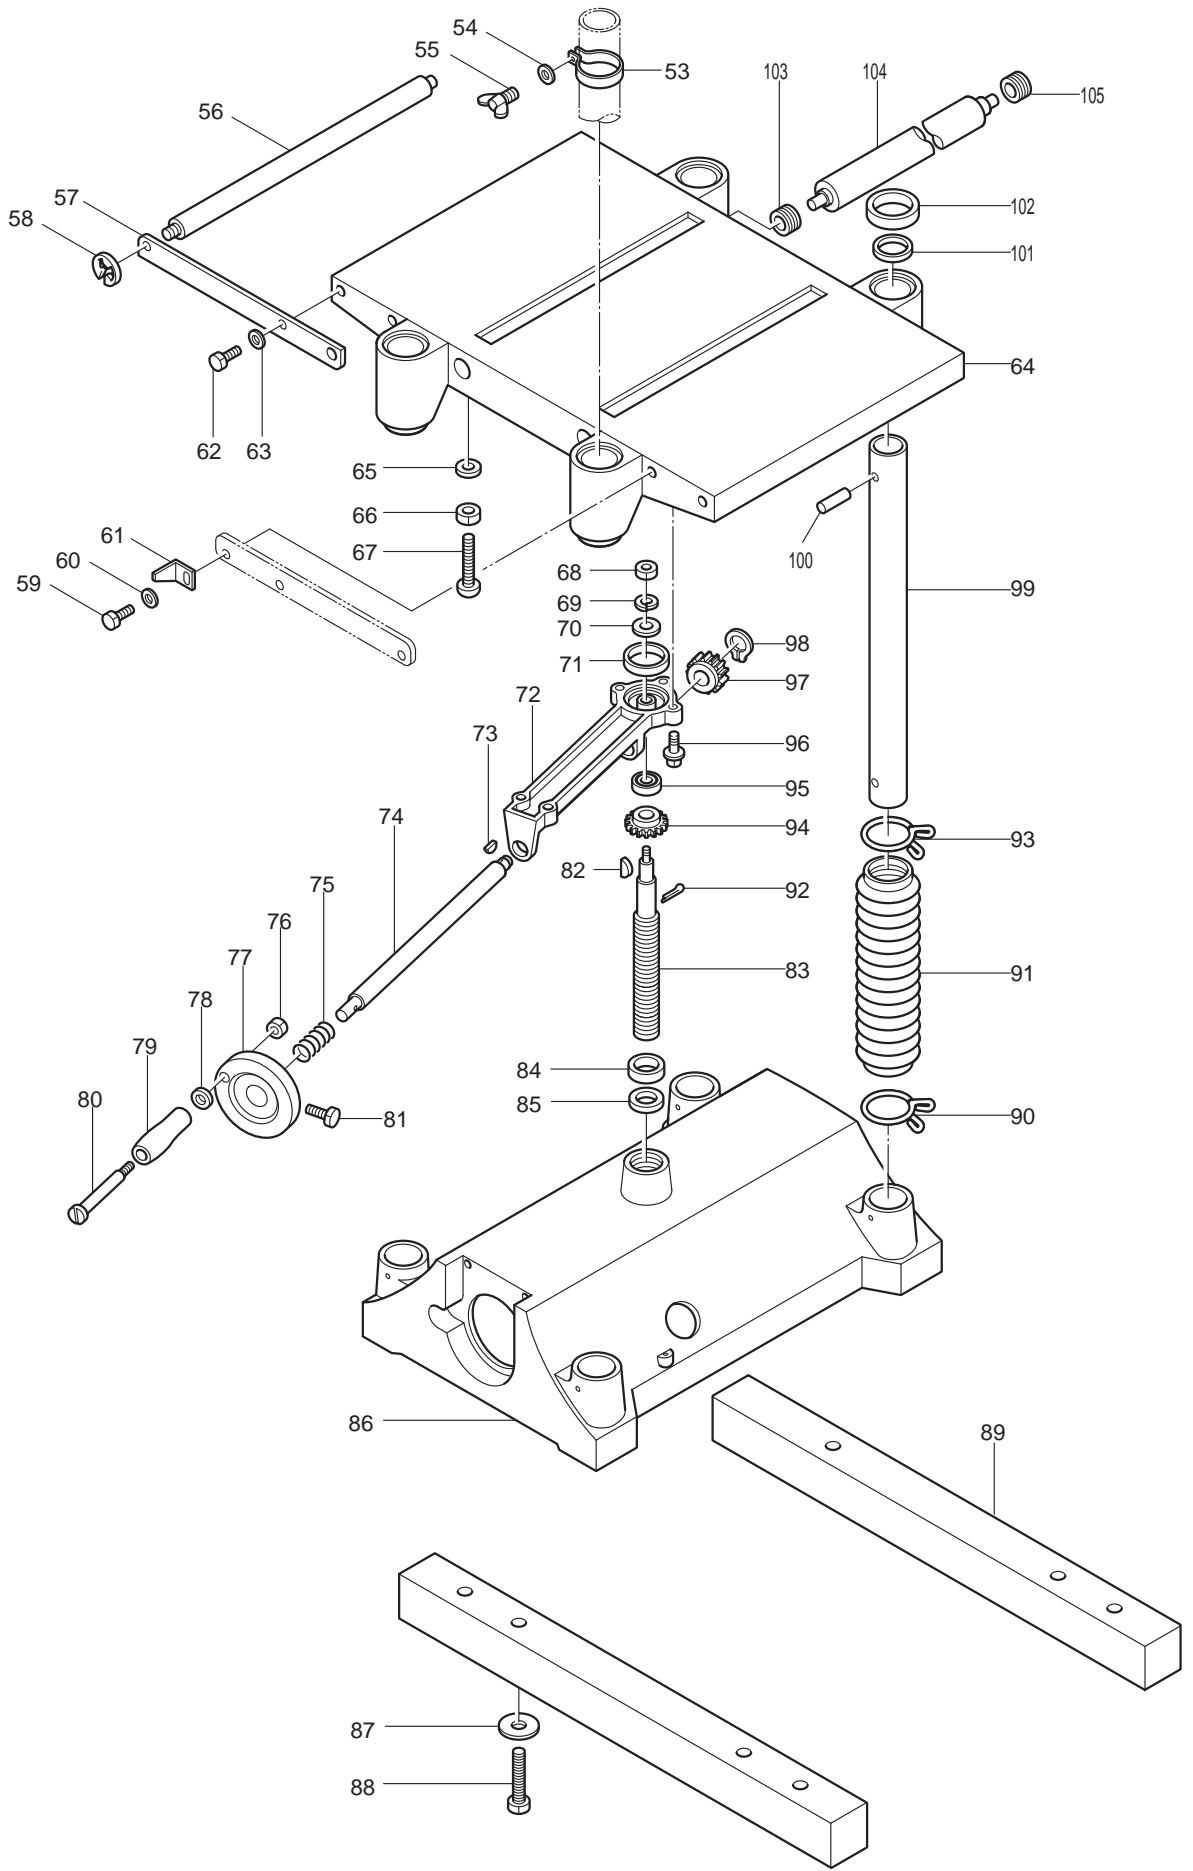

15 3/4" PLANER MODEL 2040

Item No.		Part No.	Description	Qty	Unit
1	1	152139-6	CHIP COVER COM	1	PC.
	2	152231-8	CHIP COVER	1	PC.
2		323700-8	GAUGE	1	PC.
3		156486-7	MAIN FRAME	1	PC.
	INC.	214052-7	PLANE BEARING 10	1	PC.
	INC.	214103-6	PLANE BEARING 12	1	PC.
	INC.	214154-9	PLANE BEARING 14	1	PC.
	INC.	817625-1	CAUTION LABEL	1	PC.
	INC.	817635-8	CAUTION PLATE	1	PC.
	INC.	953106-2	RIVET 0-5	4	PC.
	INC.	817958-4	CAUTION LABEL	2	PC.
5		651750-6	SWITCH	1	PC.
7		911211-1	PAN HEAD SCREW M5X12	2	PC.
8		951113-9	SPRING PIN 4-18	1	PC.
9		272208-8	LEVER 50	1	PC.
10		313026-6	BUSH 10	1	PC.
11		231226-5	COMPRESSION SPRING 11	1	PC.
12		323701-6	LOCK PIN - N/L/A	1	PC.
13		911231-5	PAN HEAD SCREW M5X20	2	PC.
14		164483-9	BELT COVER - N/L/A	1	PC.
15		911256-9	PAN HEAD SCREW M5X35	2	PC.
16		911206-4	PAN HEAD SCREW M5X10	2	PC.
17		343316-3	BELT COVER STAY	1	PC.
18		155344-4	SCALE BAR - N/L/A	1	PC.
19		911216-1	PAN HEAD SCREW M5X14	2	PC.
20		953106-2	RIVET 0-5	4	PC.
22		911216-1	PAN HEAD SCREW M5X14	4	PC.
23		164499-4	PRESSURE PLATE	1	PC.
24		911216-1	PAN HEAD SCREW M5X14	4	PC.
25		164493-6	CHIP BREAKER	1	PC.
26		911206-4	PAN HEAD SCREW M5X10	2	PC.
27		343317-1	CHAIN COVER	1	PC.
28		961052-5	RETAINING RING S-12	1	PC.
29		253759-0	FLAT WASHER 12	1	PC.
30		323407-6	TENSION ROLLER	1	PC.
31		212104-8	NEEDLE BEARING 1212	1	PC.
32		253759-0	FLAT WASHER 12	1	PC.
33		333131-3	TENSION CORE	1	PC.
34		961052-5	RETAINING RING S-12	1	PC.
35		221503-3	SPROCKET 15	1	PC.
36		156458-2	GEAR HOUSING	1	PC.
	INC.	214052-7	PLANE BEARING 10	1	PC.
	INC.	214103-6	PLANE BEARING 12	1	PC.
	INC.	214156-5	PLANE BEARING 14	1	PC.
37		253759-0	FLAT WASHER 12	1	PC.
38		226042-8	GEAR COMPLETE 13-61	1	PC.
39		253759-0	FLAT WASHER 12	1	PC.
40		253760-5	FLAT WASHER 14	1	PC.
41		221645-3	HELICAL GEAR 69 - N/L/A	1	PC.
42		254001-2	WOODRUFF KEY 4	2	PC.
43		325580-8	DRIVING SHAFT	1	PC.
44		253760-5	FLAT WASHER 14	1	PC.
45		253758-2	FLAT WASHER 10	1	PC.
46		226041-0	GEAR COMPLETE 11-73 - N/L/A	1	PC.
47		253758-2	FLAT WASHER 10	1	PC.
48		342540-5	HOOK	1	PC.