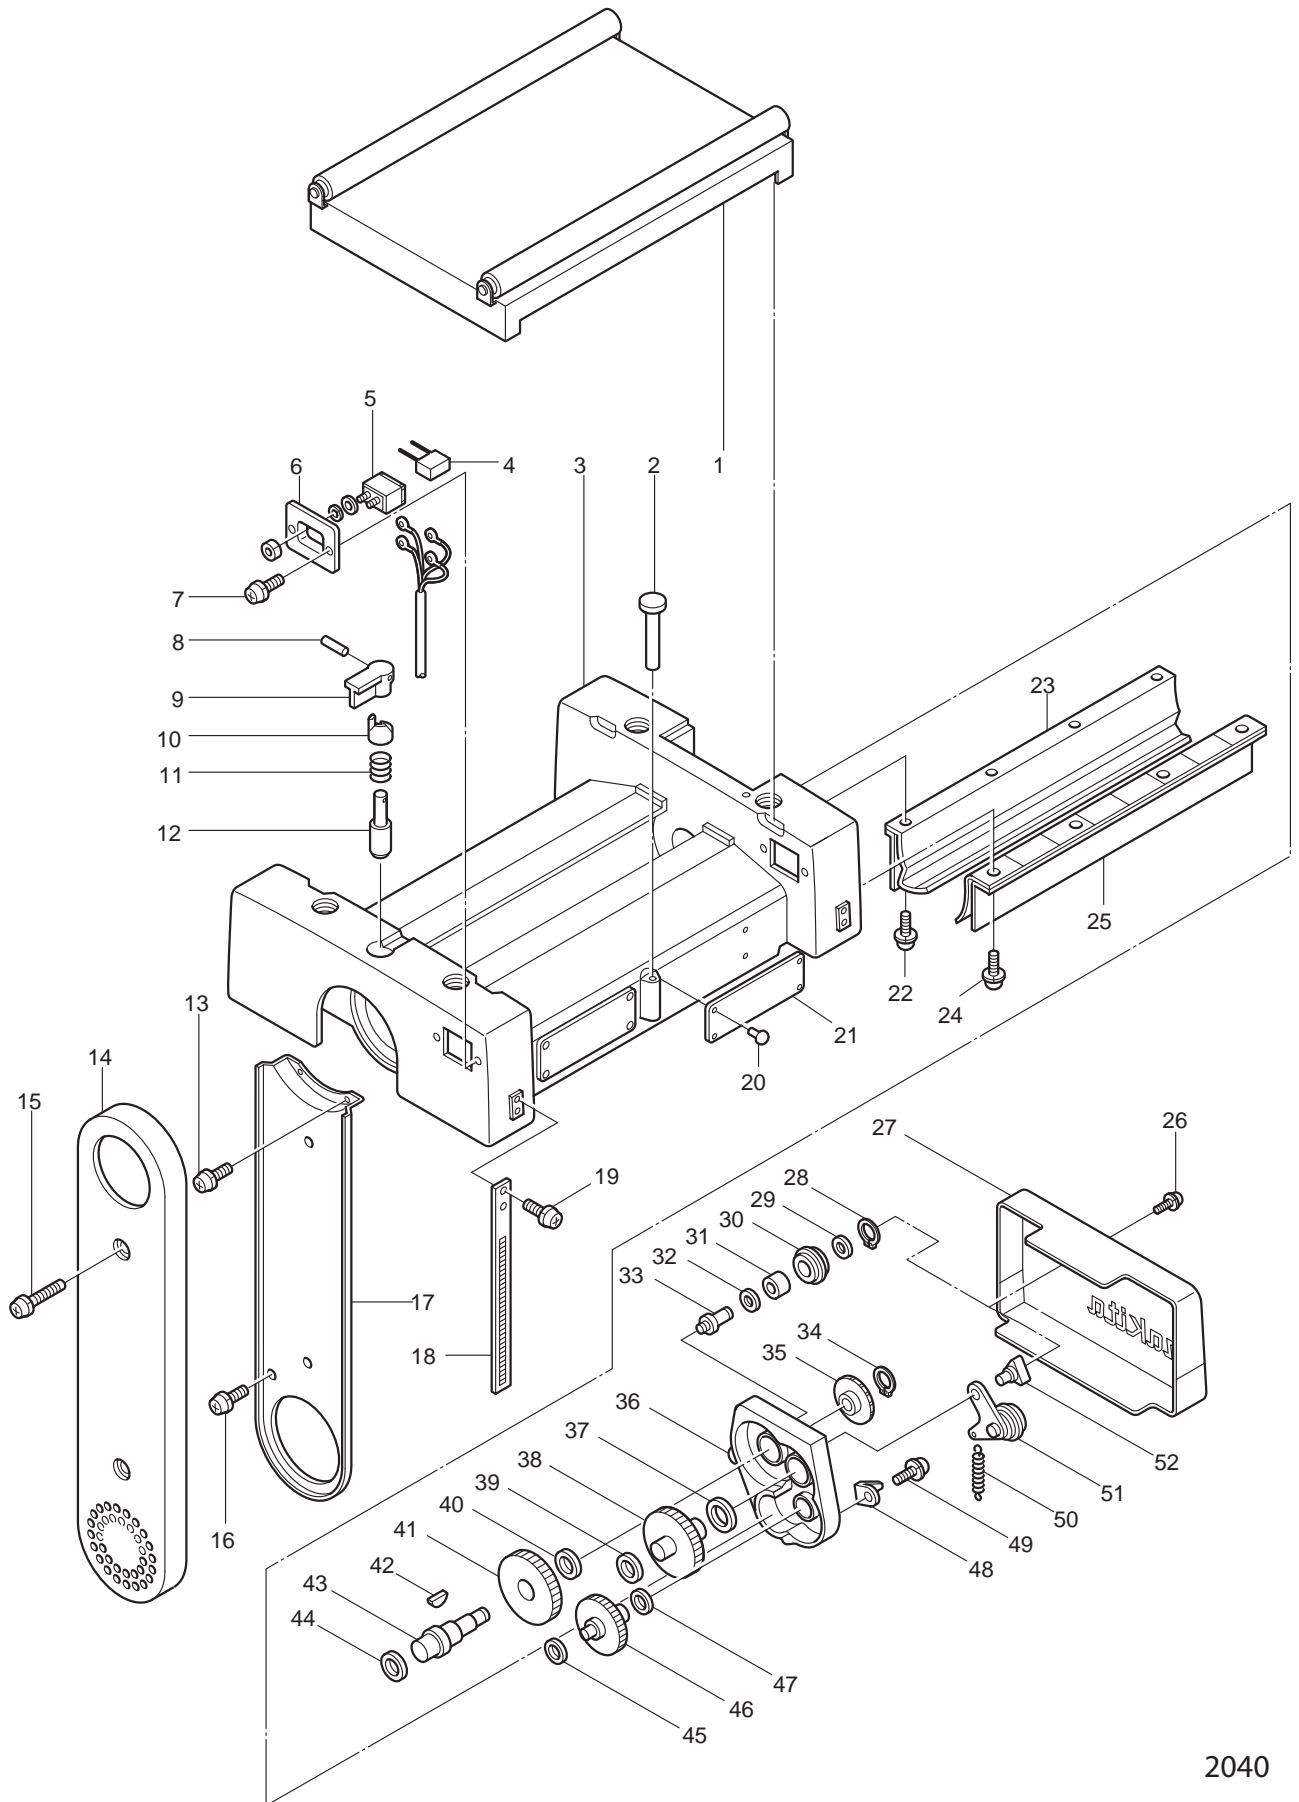

15 3/4" PLANER MODEL 2040

Item No.		Part No.	Description	Qty	Unit
1	1	152139-6	CHIP COVER COM	1	PC.
	2	152231-8	CHIP COVER	1	PC.
2		323700-8	GAUGE	1	PC.
3		156486-7	MAIN FRAME	1	PC.
	INC.	214052-7	PLANE BEARING 10	1	PC.
	INC.	214103-6	PLANE BEARING 12	1	PC.
	INC.	214154-9	PLANE BEARING 14	1	PC.
	INC.	817625-1	CAUTION LABEL	1	PC.
	INC.	817635-8	CAUTION PLATE	1	PC.
	INC.	953106-2	RIVET 0-5	4	PC.
	INC.	817958-4	CAUTION LABEL	2	PC.
5		651750-6	SWITCH	1	PC.
7		911211-1	PAN HEAD SCREW M5X12	2	PC.
8		951113-9	SPRING PIN 4-18	1	PC.
9		272208-8	LEVER 50	1	PC.
10		313026-6	BUSH 10	1	PC.
11		231226-5	COMPRESSION SPRING 11	1	PC.
12		323701-6	LOCK PIN - N/L/A	1	PC.
13		911231-5	PAN HEAD SCREW M5X20	2	PC.
14		164483-9	BELT COVER - N/L/A	1	PC.
15		911256-9	PAN HEAD SCREW M5X35	2	PC.
16		911206-4	PAN HEAD SCREW M5X10	2	PC.
17		343316-3	BELT COVER STAY	1	PC.
18		155344-4	SCALE BAR - N/L/A	1	PC.
19		911216-1	PAN HEAD SCREW M5X14	2	PC.
20		953106-2	RIVET 0-5	4	PC.
22		911216-1	PAN HEAD SCREW M5X14	4	PC.
23		164499-4	PRESSURE PLATE	1	PC.
24		911216-1	PAN HEAD SCREW M5X14	4	PC.
25		164493-6	CHIP BREAKER	1	PC.
26		911206-4	PAN HEAD SCREW M5X10	2	PC.
27		343317-1	CHAIN COVER	1	PC.
28		961052-5	RETAINING RING S-12	1	PC.
29		253759-0	FLAT WASHER 12	1	PC.
30		323407-6	TENSION ROLLER	1	PC.
31		212104-8	NEEDLE BEARING 1212	1	PC.
32		253759-0	FLAT WASHER 12	1	PC.
33		333131-3	TENSION CORE	1	PC.
34		961052-5	RETAINING RING S-12	1	PC.
35		221503-3	SPROCKET 15	1	PC.
36		156458-2	GEAR HOUSING	1	PC.
	INC.	214052-7	PLANE BEARING 10	1	PC.
	INC.	214103-6	PLANE BEARING 12	1	PC.
	INC.	214156-5	PLANE BEARING 14	1	PC.
37		253759-0	FLAT WASHER 12	1	PC.
38		226042-8	GEAR COMPLETE 13-61	1	PC.
39		253759-0	FLAT WASHER 12	1	PC.
40		253760-5	FLAT WASHER 14	1	PC.
41		221645-3	HELICAL GEAR 69 - N/L/A	1	PC.
42		254001-2	WOODRUFF KEY 4	2	PC.
43		325580-8	DRIVING SHAFT	1	PC.
44		253760-5	FLAT WASHER 14	1	PC.
45		253758-2	FLAT WASHER 10	1	PC.
46		226041-0	GEAR COMPLETE 11-73 - N/L/A	1	PC.
47		253758-2	FLAT WASHER 10	1	PC.
48		342540-5	HOOK	1	PC.