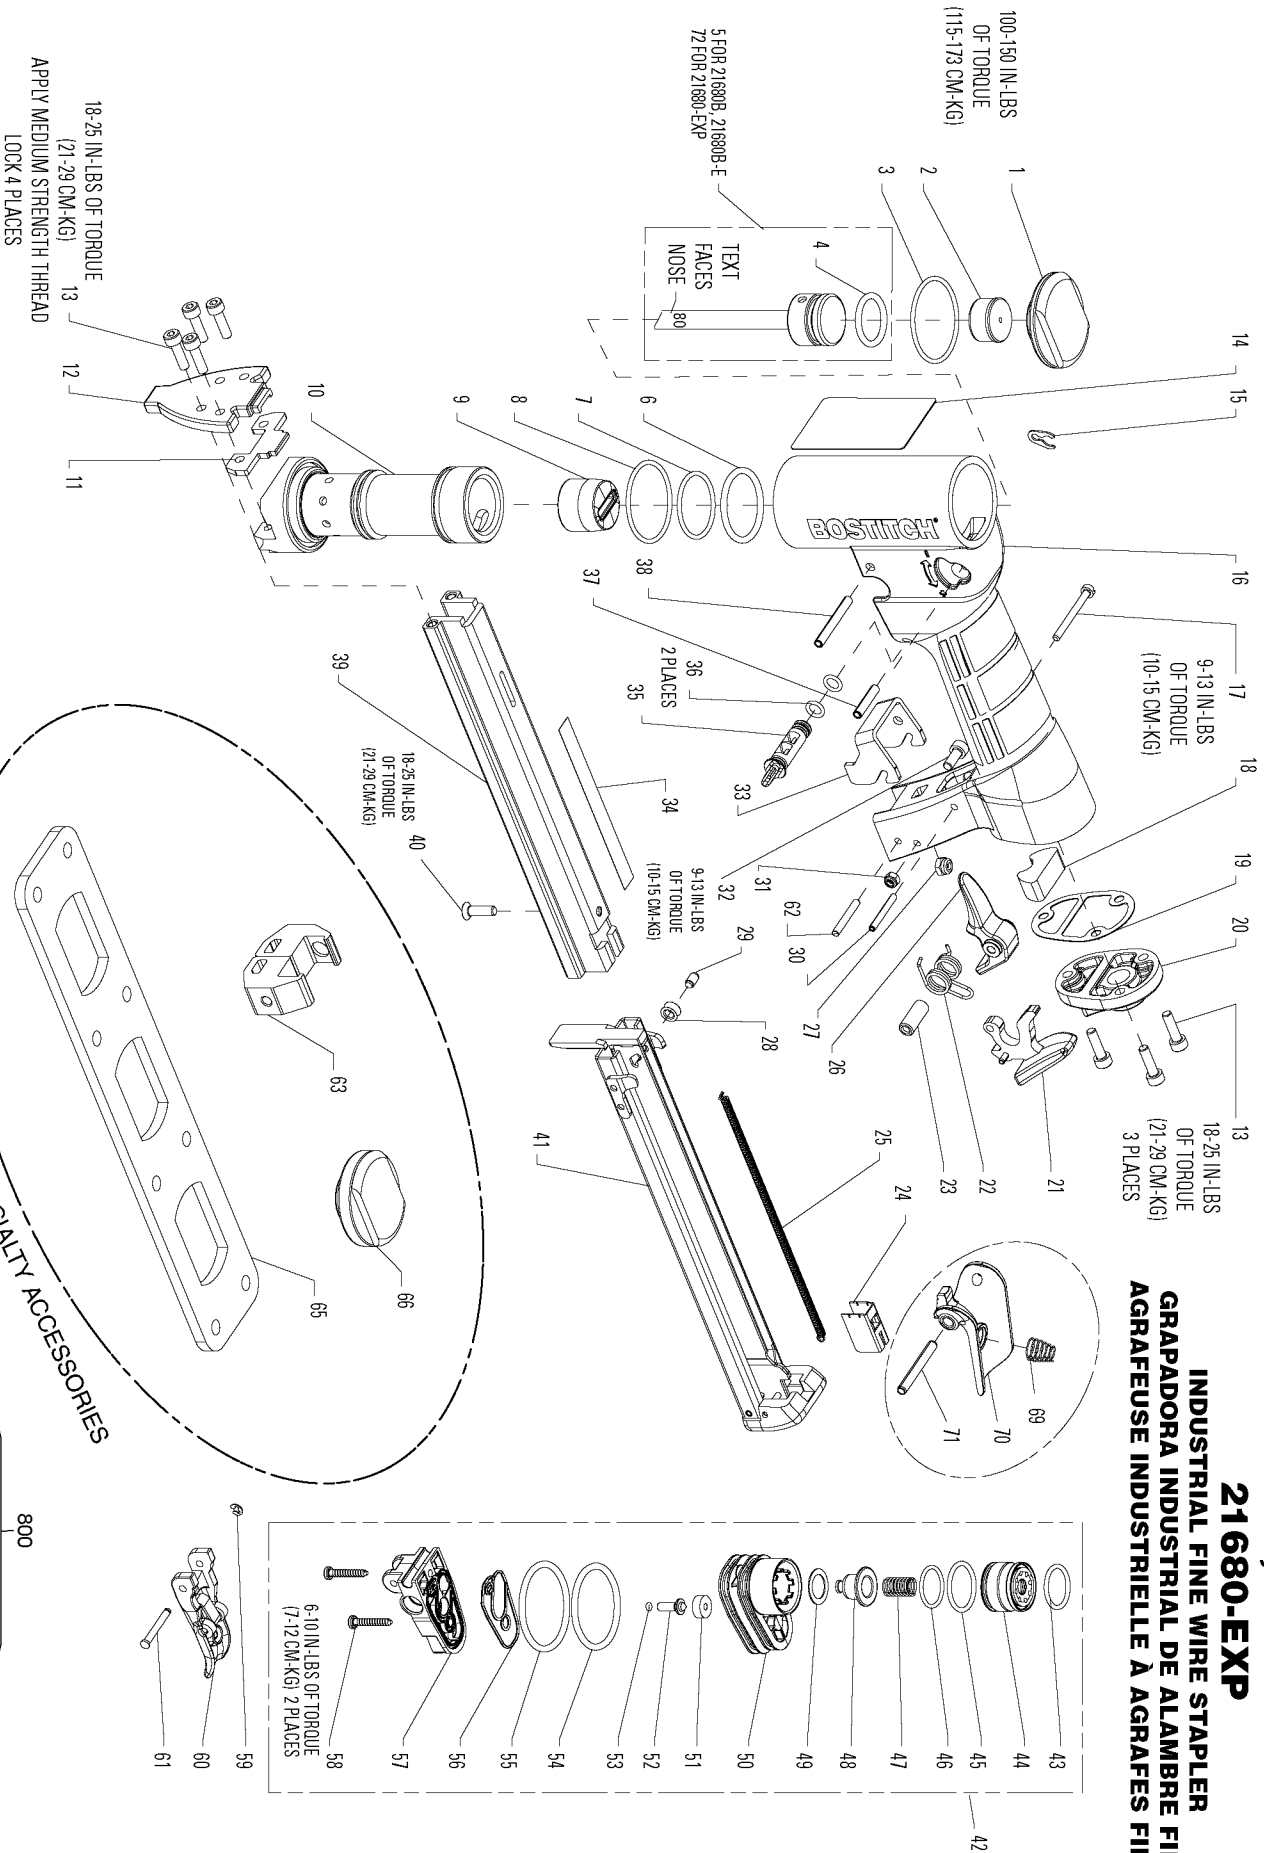

21680B, 21680B-E

21680-EXP

INDUSTRIAL FINE WIRE STAPLER GRAPADORA INDUSTRIAL DE ALAMBRE FINO AGRAFEUSE INDUSTRIELLE À AGRAFES FINES

IP1246-1REV B 1/08
TO BE USED WITH PARTS LIST IP1246-2 AND OPERATION AND MAINTENANCE MANUAL 174325.

Parts List for 21680B Type 0

Item Number	Part Number	Description	Qty Required
1	174288	CAP	1
2	174289	BUMPER-PISTON STOP	1
3	100353	O-RING-1.301X.070	1
4	174308	O-RING-.701X.094	1
5	177715	ASSEMBLY-DRIVER/PIST	1
6	174309	O-RING-1.049X.103	1
7	174310	O-RING-.989X.070	1
8	851349	O-RING-1.239X.070	1
9	174100	BUMPER	1
10	174098	SLEEVE-CYLINDER	1
11	174099	PLATE-DRIVER GUIDE	1
12	174263	NOSE	1
13	174306	SCREW-SHCS-M4X0.7X14	7
14	159831	LABEL-WARNING	1
15	174290	RETAINER-CLIP	1
16	174265	FRAME	1
17	174274	SCREW-SHCS-M3X0.5X32	1
18	174266	MUFFLER	1
19	174295	GASKET-END CAP	1
20	174296	CAP-END	1
21	174273	LATCH	1
22	174301	SPRING-TORSION	1
23	174302	BUSHING-SPRING	1
24	177723	PUSHER	1
25	174291	SPRING-EXTENSION	1
26	174297	LATCH-INSIDE	1
27	MHE4070-100	ELASTIC STOP NUT-M4	1