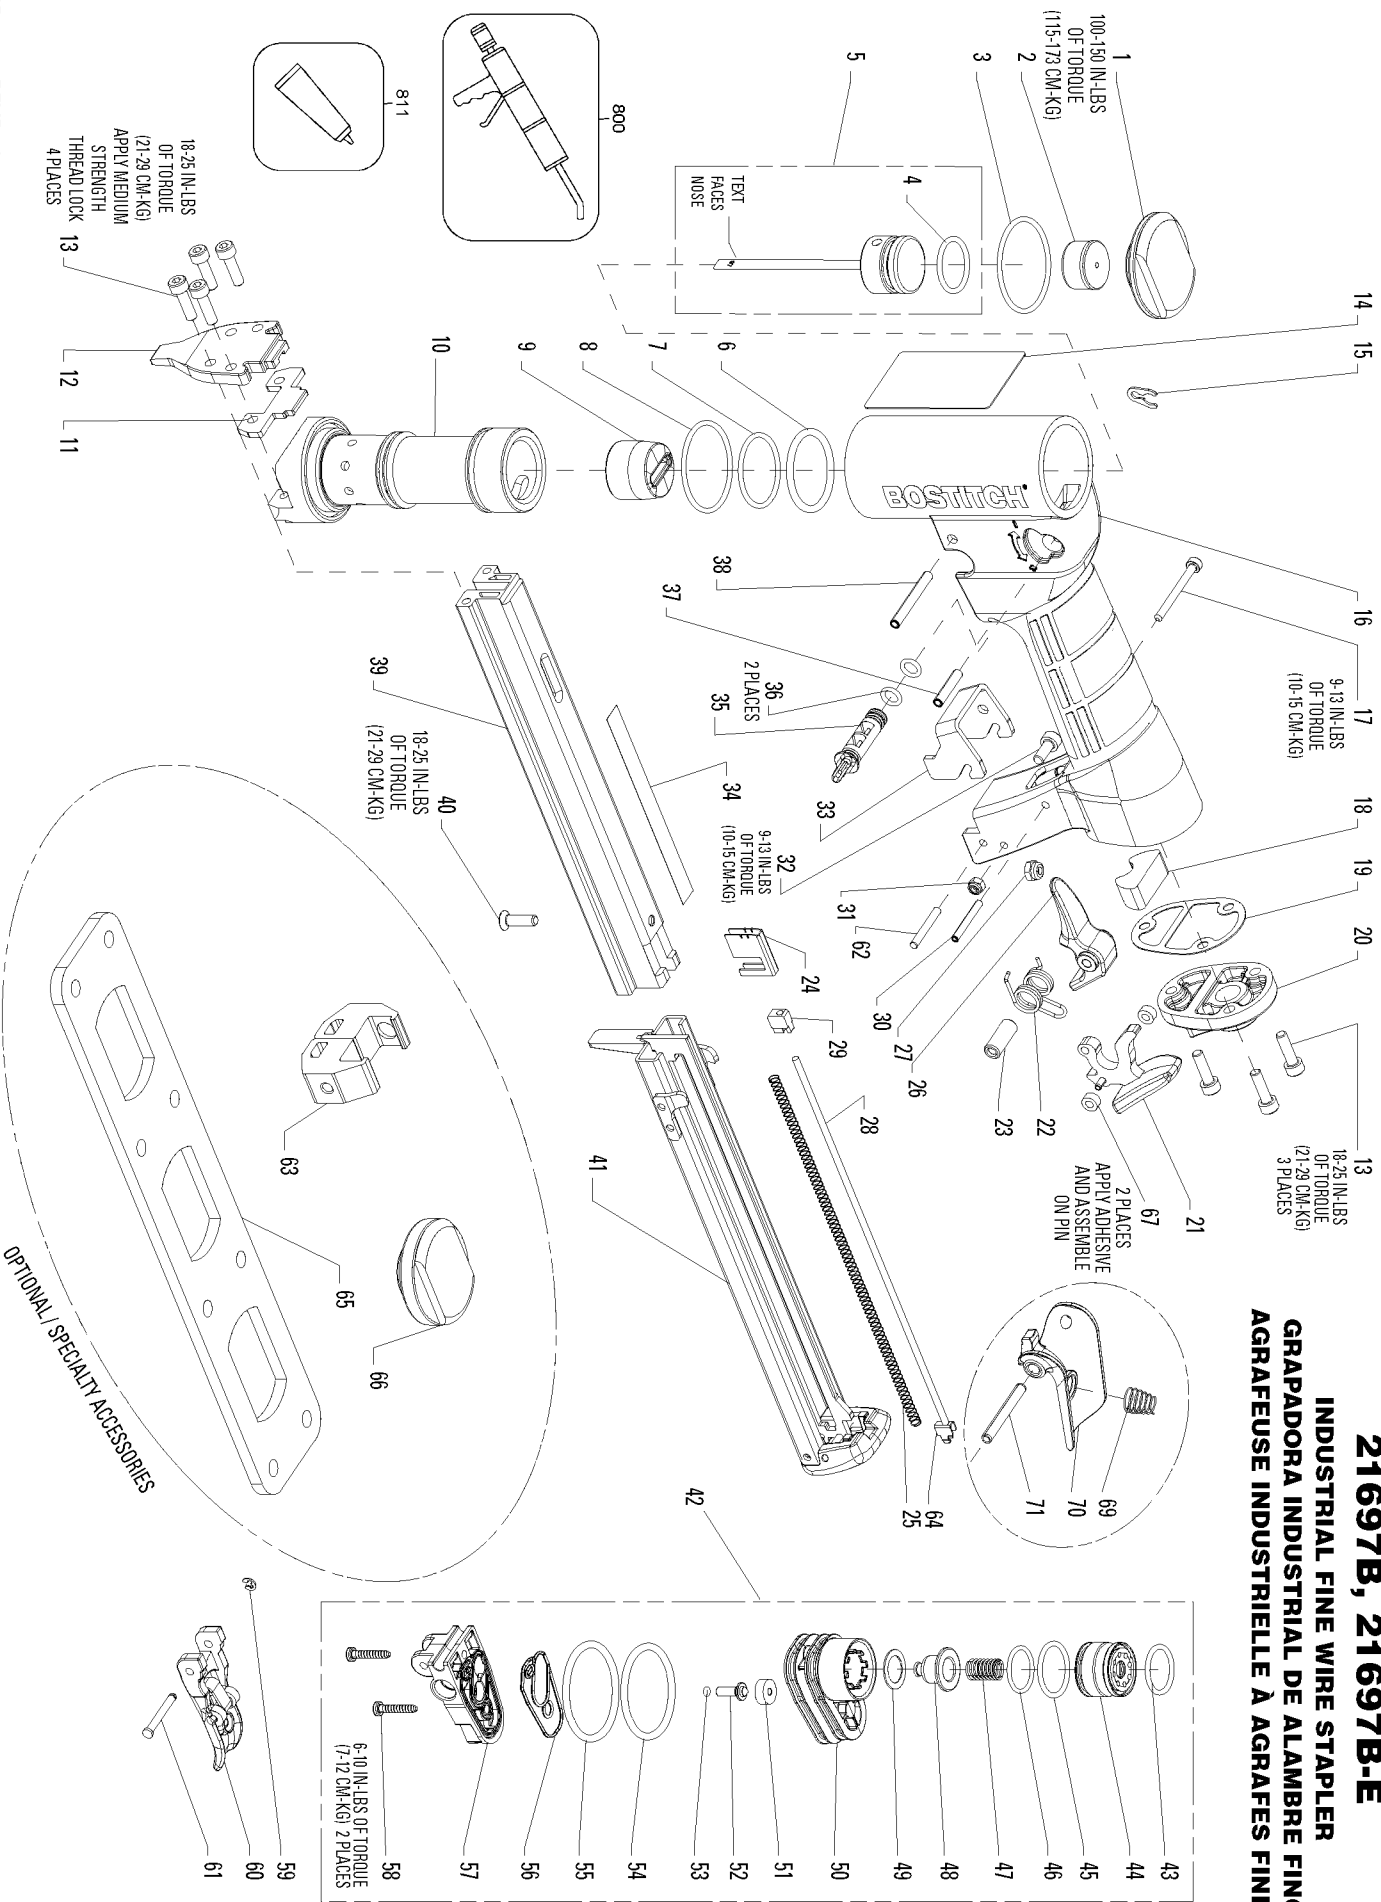

21697B, 21697B-E

INDUSTRIAL FINE WIRE STAPLER

GRAPADORA INDUSTRIAL DE ALAMBRE FINO

AGRAFEUSE INDUSTRIELLE À AGRAFES FINES

IP1251-1REV B 1/08
TO BE USED WITH PARTS LIST IP1251-2 AND OPERATION AND MAINTENANCE MANUAL 174325.

Parts List for 21697B Type 0

Item Number	Part Number	Description	Qty Required
1	174288	CAP	1
2	174289	BUMPER-PISTON STOP	1
3	100353	O-RING-1.301X.070	1
4	174308	O-RING-.701X.094	1
5	177718	ASSEMBLY-DRIVER/PIST	1
6	174309	O-RING-1.049X.103	1
7	174310	O-RING-.989X.070	1
8	851349	O-RING-1.239X.070	1
9	174100	BUMPER	1
10	174098	SLEEVE-CYLINDER	1
11	174099	PLATE-DRIVER GUIDE	1
12	177703	NOSE	1
13	174306	SCREW-SHCS-M4X0.7X14	7
14	159831	LABEL-WARNING	1
15	174290	RETAINER-CLIP	1
16	174265	FRAME	1
17	174274	SCREW-SHCS-M3X0.5X32	1
18	174266	MUFFLER	1
19	174295	GASKET-END CAP	1
20	174296	CAP-END	1
21	174273	LATCH	1
22	174301	SPRING-TORSION	1
23	174302	BUSHING-SPRING	1
24	177725	PUSHER	1
25	177736	SPRING-COMPRESSION	1
26	174297	LATCH-INSIDE	1
27	MHE4070-100	ELASTIC STOP NUT-M4	1