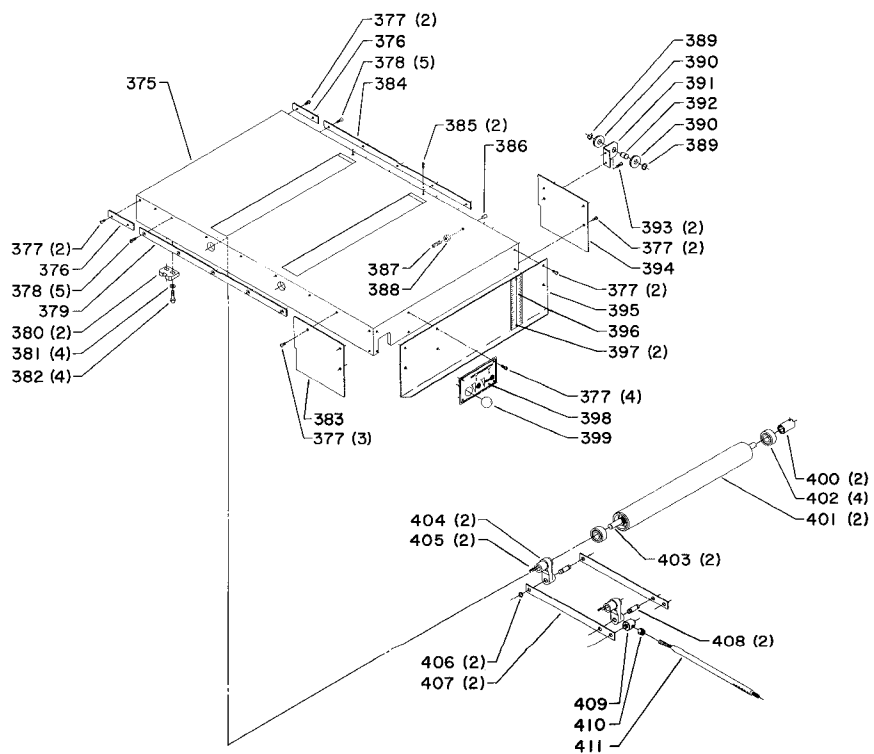

CURRENT MODELS ONLY

EARLY MODELS ONLY

SERVICE NOTES:

A - Follow sequential diagram below for correct tracking of cable.

B - See diagram below for correct chain selection.

C - For use with outboard elevating screws only.

D - When replacement becomes necessary for early style sprocket w/bushing (Ref. No. 508) or drive shaft (Ref. No. 510A) a new style drive shaft (Ref. No. 510) (shaft and sprocket incorporated as one piece) will be shipped. Customer MUST discard stop collar (Ref. No. 502), set screw (Ref. No. 503), washer (Ref. No. 504), set screw (Ref. No. 505), spring (Ref. No. 506), and ball (Ref. No. 507) for proper machine operation, as the new style drive shaft no longer requires the use of these parts.