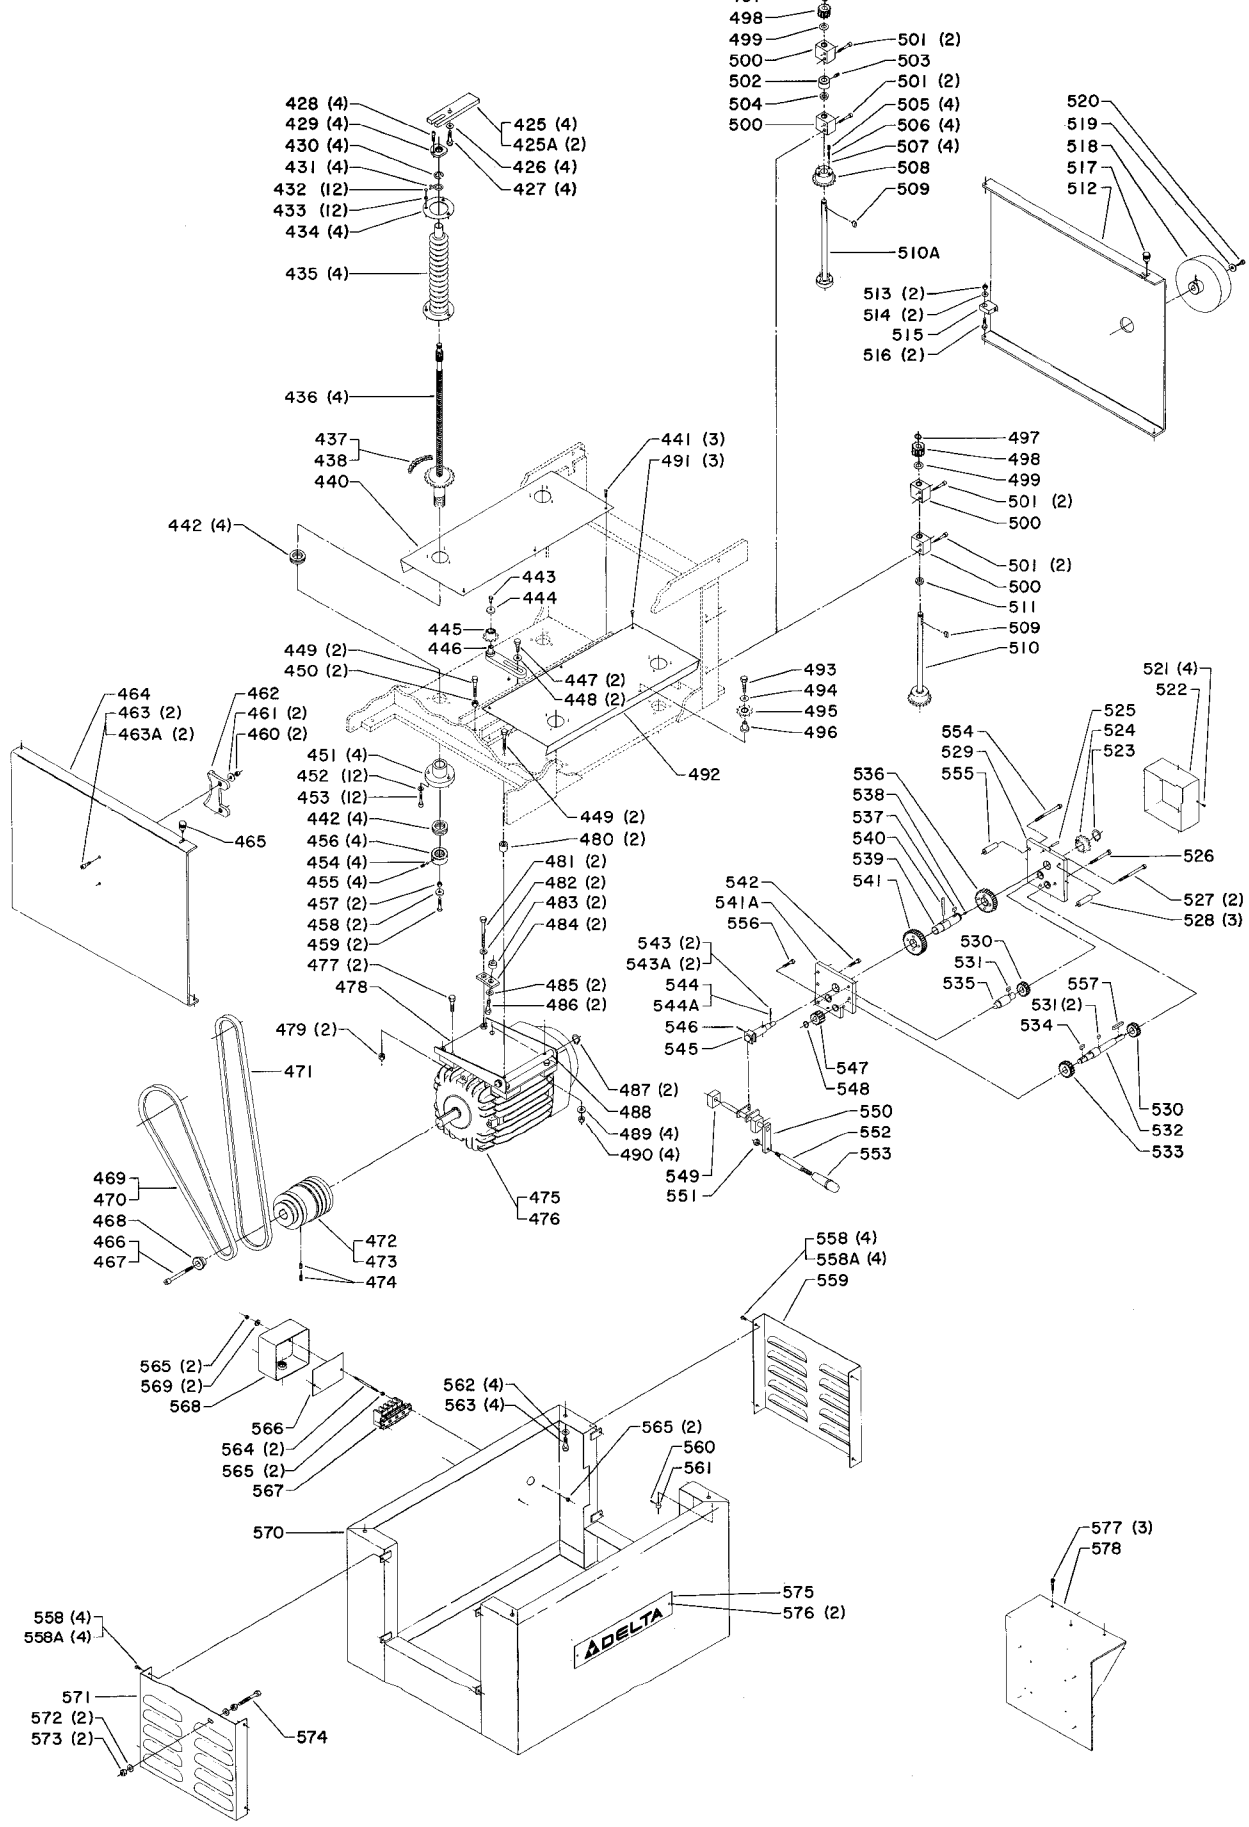

CURRENT MODELS ONLY

EARLY MODELS ONLY

SERVICE NOTES:

A - Follow sequential diagram below for correct tracking of cable.

B - See diagram below for correct chain selection.

C - For use with outboard elevating screws only.

D - When replacement becomes necessary for early style sprocket w/bushing (Ref. No. 508) or drive shaft (Ref. No. 510A) a new style drive shaft (Ref. No. 510) (shaft and sprocket incorporated as one piece) will be shipped. Customer MUST discard stop collar (Ref. No. 502), set screw (Ref. No. 503), washer (Ref. No. 504), set screw (Ref. No. 505), spring (Ref. No. 506), and ball (Ref. No. 507) for proper machine operation, as the new style drive shaft no longer requires the use of these parts.

Parts List for 22-460 Type 1

| Item Number | Part Number | Description | Qty Required |
|-------------|--------------|---------------------|--------------|
| 54 | 000000-00 | No Longer Available | 1 |
| 55 | 438010170173 | ON BUTTON | 1 |
| 56 | 438010170172 | OFF BUTTON | 1 |
| 57 | 1246090 | MACH.SCREW | 1 |
| 58 | 428071040023 | SPACER | 1 |
| 59 | 1246045 | MACH SCREW | 4 |
| 60 | 000000-00 | No Longer Available | 1 |
| 61 | 000000-00 | No Longer Available | 1 |
| 62 | 428071220006 | SPRING | 1 |
| 63 | 1246114 | HEX NUT | 1 |
| 64 | 000000-00 | No Longer Available | 1 |
| 65 | 1243456 | NUT | 1 |
| 66 | 488772-00 | HEX HEAD SCREW | 1 |
| 67 | 000000-00 | No Longer Available | 1 |
| 68 | 428071060015 | SHAFT | 1 |
| 69 | 432071380005 | HANDLE | 1 |
| 70 | 000000-00 | No Longer Available | 1 |
| 71 | 000000-00 | No Longer Available | 1 |
| 72 | 000000-00 | No Longer Available | 1 |
| 73 | 000000-00 | No Longer Available | 1 |
| 74 | 1246143 | ROLL PIN | 1 |
| 75 | 000000-00 | No Longer Available | 1 |
| 76 | 920040205348 | BEARING | 6 |
| 77 | 000000-00 | No Longer Available | 1 |
| 78 | 428070790005 | KEY | 1 |
| 79 | 000000-00 | No Longer Available | 1 |
| 80 | 000000-00 | No Longer Available | 4 |