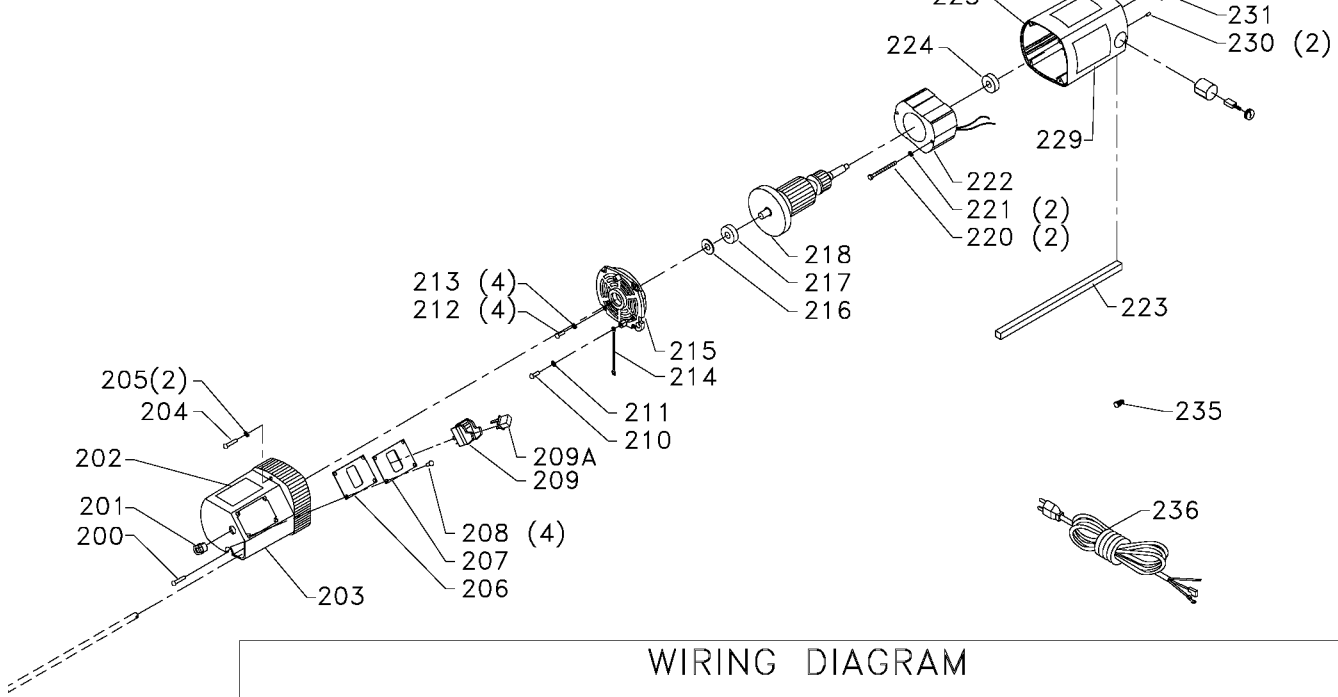

50-445
DUST CHUTE ASSY
AVAILABLE AS AN ACCESSORY

Parts List for 22-565 Type 1

Item Number	Part Number	Description	Qty Required
1	903297	HANDLE ASSY	1
2	1344933	SCREW	1
3	000000-00	No Longer Available	1
4	1246135	SCREW	4
5	000000-00	No Longer Available	1
6	000000-00	No Longer Available	4
7	1342184	SLEEVE	1
8	1342187	HANDLE	1
9	903301	COLUMN SUPPORT	1
10	903302	BALL	1
10	1342166	STUD	1
11	5140063-29	HANDLE KIT	1
12	1342220	SPECIAL SCREW	1
13	1342206	LOCK ROD ASSY	1
13	1342222	HEAD LOCKING PLATE	1
14	903362	LABEL	1
15	1342194	SIDE COVER	1
16	903304	SCALE	1
17	1243501	SCREW	2
18	1343545	WASHER	2
19	1342196	SPRING	1
20	1342169	GUARD	1
21	1349866	RIVET	1
22	1342170	GUIDE PLATE	2
23	1313227	SCREW	6
24	1342160	HEAD LOCK SHOE	2
25	1342162	SPACER	1

Parts List for 22-565 Type 1

Item Number	Part Number	Description	Qty Required
26	1342164	TUBE	1
26	000000-00	No Longer Available	1
26	000000-00	No Longer Available	1
27	000000-00	No Longer Available	1
27	1342163	HEAD LOCK NUT	1
28	1342217	TOOL HOLDER	1
29	1246177	SCREW	4
30	1342132	CORD WRAP	2
35	1342209	WEAR PLATE	1
36	000000-00	No Longer Available	1
37	000000-00	No Longer Available	1
38	1342146	COLUMN	4
39	1349864	WRENCH	1
40	1243501	SCREW	4
41	1342199	RIGHT GUIDE RAIL	1
42	1246015	CAP SCREW	4
43	1243456	NUT	4
44	903306	BASE	1
45	1246035	CAP SCREW	4
46	1246177	SCREW	8
47	903307	INFEED/OUTFEED TABLE	2
48	1246067	MACH SCREW	4
49	1342133	TABLE BUSHING	4
50	1342198	SPRING WASHER	4
51	903405	TABLE SUPPORT	4
53	1341072	BEARING	2
54	1342197	BEARING RETAINER	2