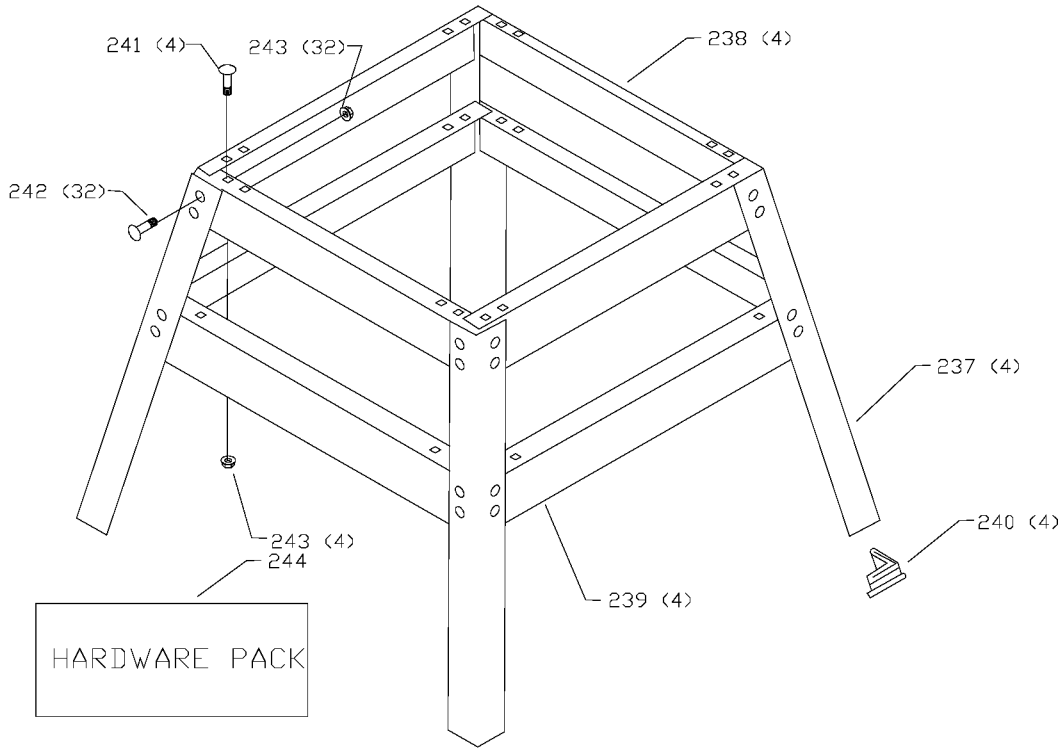

50-445
DUST CHUTE ASSY
AVAILABLE AS AN ACCESSORY

Parts List for 22-565 Type 1

Item Number	Part Number	Description	Qty Required
1	903297	HANDLE ASSY	1
2	1344933	SCREW	1
3	000000-00	No Longer Available	1
4	1246135	SCREW	4
5	000000-00	No Longer Available	1
6	000000-00	No Longer Available	4
7	1342184	SLEEVE	1
8	1342187	HANDLE	1
9	903301	COLUMN SUPPORT	1
10	903302	BALL	1
10	1342166	STUD	1
11	5140063-29	HANDLE KIT	1
12	1342220	SPECIAL SCREW	1
13	1342206	LOCK ROD ASSY	1
13	1342222	HEAD LOCKING PLATE	1
14	903362	LABEL	1
15	1342194	SIDE COVER	1
16	903304	SCALE	1
17	1243501	SCREW	2
18	1343545	WASHER	2
19	1342196	SPRING	1
20	1342169	GUARD	1
21	1349866	RIVET	1
22	1342170	GUIDE PLATE	2
23	1313227	SCREW	6
24	1342160	HEAD LOCK SHOE	2
25	1342162	SPACER	1

Parts List for 22-565 Type 1

Item Number	Part Number	Description	Qty Required
26	1342164	TUBE	1
26	000000-00	No Longer Available	1
26	000000-00	No Longer Available	1
27	000000-00	No Longer Available	1
27	1342163	HEAD LOCK NUT	1
28	1342217	TOOL HOLDER	1
29	1246177	SCREW	4
30	1342132	CORD WRAP	2
35	1342209	WEAR PLATE	1
36	000000-00	No Longer Available	1
37	000000-00	No Longer Available	1
38	1342146	COLUMN	4
39	1349864	WRENCH	1
40	1243501	SCREW	4
41	1342199	RIGHT GUIDE RAIL	1
42	1246015	CAP SCREW	4
43	1243456	NUT	4
44	903306	BASE	1
45	1246035	CAP SCREW	4
46	1246177	SCREW	8
47	903307	INFEED/OUTFEED TABLE	2
48	1246067	MACH SCREW	4
49	1342133	TABLE BUSHING	4
50	1342198	SPRING WASHER	4
51	903405	TABLE SUPPORT	4
53	1341072	BEARING	2
54	1342197	BEARING RETAINER	2