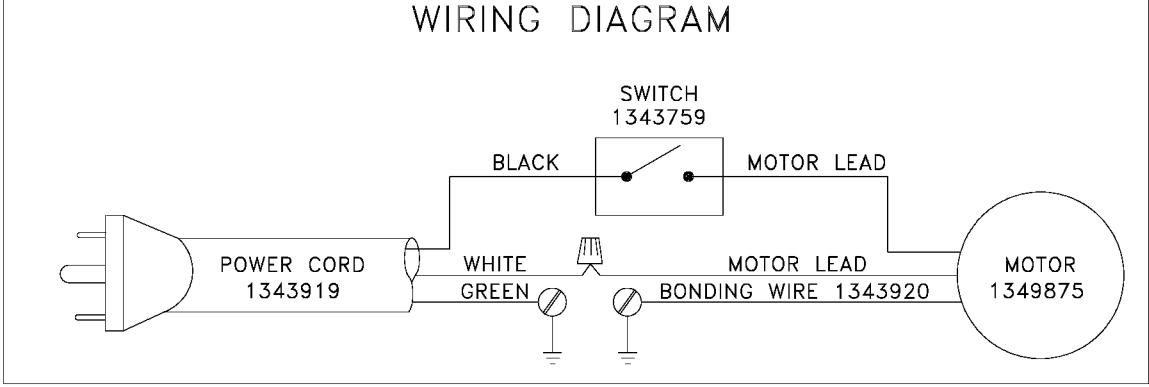

50-445
DUST CHUTE ASSY
AVAILABLE AS AN ACCESSORY

Parts List for 22-565 Type 1

Item Number	Part Number	Description	Qty Required
1	903297	HANDLE ASSY	1
2	1344933	SCREW	1
3	000000-00	No Longer Available	1
4	1246135	SCREW	4
5	000000-00	No Longer Available	1
6	000000-00	No Longer Available	4
7	1342184	SLEEVE	1
8	1342187	HANDLE	1
9	903301	COLUMN SUPPORT	1
10	903302	BALL	1
10	1342166	STUD	1
11	5140063-29	HANDLE KIT	1
12	1342220	SPECIAL SCREW	1
13	1342206	LOCK ROD ASSY	1
13	1342222	HEAD LOCKING PLATE	1
14	903362	LABEL	1
15	1342194	SIDE COVER	1
16	903304	SCALE	1
17	1243501	SCREW	2
18	1343545	WASHER	2
19	1342196	SPRING	1
20	1342169	GUARD	1
21	1349866	RIVET	1
22	1342170	GUIDE PLATE	2
23	1313227	SCREW	6
24	1342160	HEAD LOCK SHOE	2
25	1342162	SPACER	1

Parts List for 22-565 Type 1

Item Number	Part Number	Description	Qty Required
26	1342164	TUBE	1
26	000000-00	No Longer Available	1
26	000000-00	No Longer Available	1
27	000000-00	No Longer Available	1
27	1342163	HEAD LOCK NUT	1
28	1342217	TOOL HOLDER	1
29	1246177	SCREW	4
30	1342132	CORD WRAP	2
35	1342209	WEAR PLATE	1
36	000000-00	No Longer Available	1
37	000000-00	No Longer Available	1
38	1342146	COLUMN	4
39	1349864	WRENCH	1
40	1243501	SCREW	4
41	1342199	RIGHT GUIDE RAIL	1
42	1246015	CAP SCREW	4
43	1243456	NUT	4
44	903306	BASE	1
45	1246035	CAP SCREW	4
46	1246177	SCREW	8
47	903307	INFEED/OUTFEED TABLE	2
48	1246067	MACH SCREW	4
49	1342133	TABLE BUSHING	4
50	1342198	SPRING WASHER	4
51	903405	TABLE SUPPORT	4
53	1341072	BEARING	2
54	1342197	BEARING RETAINER	2