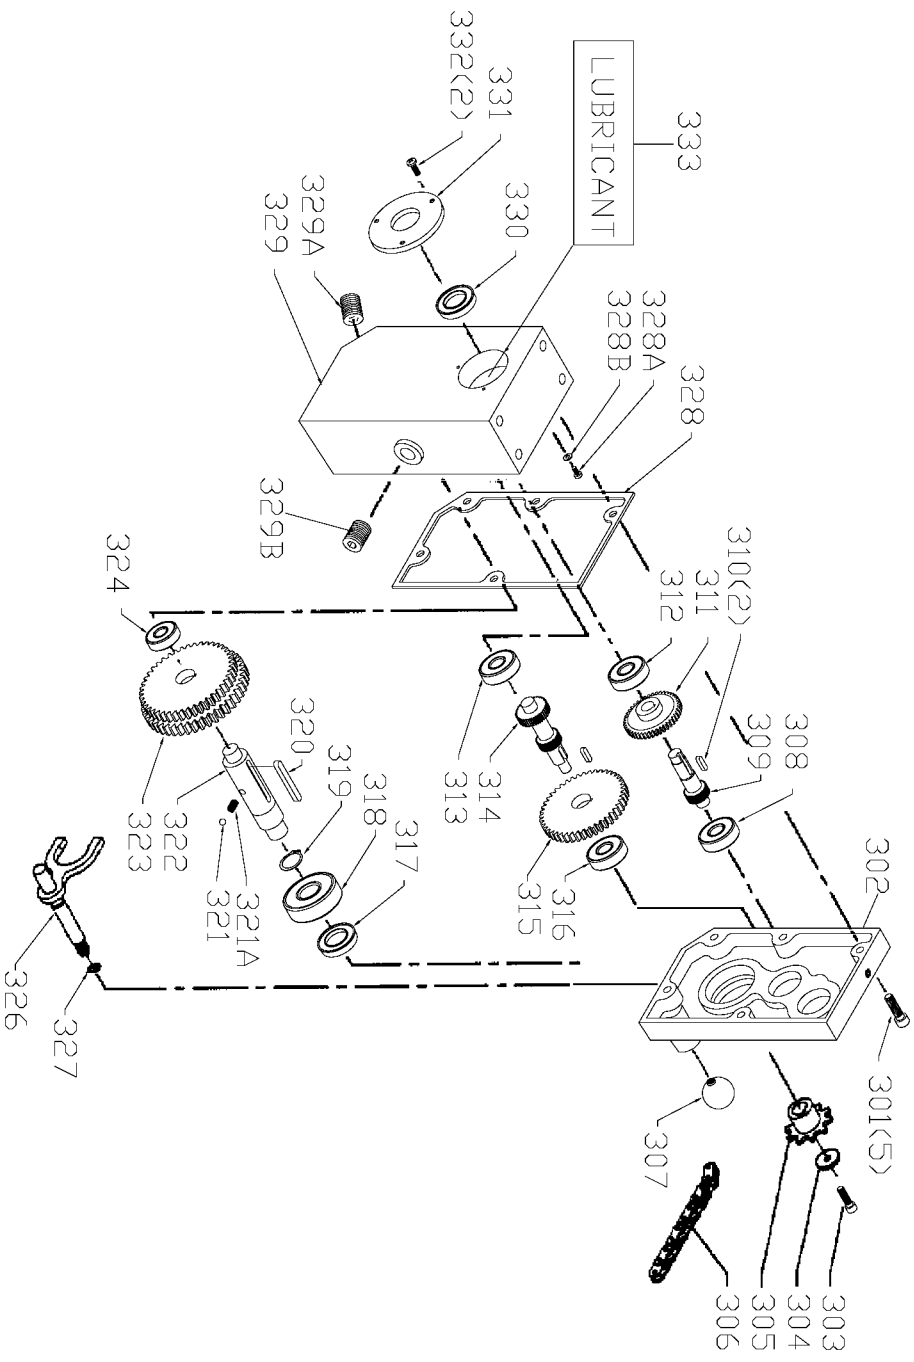

## Parts List for 22-785 Type 1

Item Number	Part Number	Description	Qty Required
1	489177-00	HEX FLANGE SCREW	4
1	000000-00	No Longer Available	1
1	1349443	WARNING LABEL	1
1	1246140	FL WASHER	1
2	1330682	CLAMP	1
3	1349385	SEAL	1
4	911029	COVER	1
5	000000-00	No Longer Available	2
6	1243456	NUT	2
7	1349370	CHIP BREAKER	1
8	1349387	KEY	1
9	1346436	MOTOR ASSY 3HP 1PH	1
10	1349364	SWITCH BOX	1
11	1349365	CLAMP	2
12	1340406	SCREW	2
13	1340406	SCREW	6
13	1349439	FEATURE LABEL	1
13	491958-00	LOCK WASHER	6
14	905224	SWITCH	1
15	402071045007S	SPACER	2
15	902011209232	HEX NUT	2
15	904030301788	LOCKWASHER	2
15	901061431327	SCREW	2
16	1340100	SWITCH COVER ASSY	1
17	901020100567S	MACHINE SCREW	2
18	1310163	SCREW	1
19	488983-00	LOCK WASHER	1

## Parts List for 22-785 Type 1

Item Number	Part Number	Description	Qty Required
20	1343644	BUSHING	1
21	1349359	POWER CORD	1
22	1349360	SWITCH PLATE	1
22	901061217383	SCREW	1
22	491958-00	LOCK WASHER	1
22	902011201216	HEX NUT	1
23	1349342	CAPACITOR 500UF	1
23	1346437	CAPACITOR (20UF 3HP	1
24	1313192	SCREW	4
25	1340637	WASHER	4
26	330015-03	NUT,HEX	4
28	1349877	HEX FLANGE SCREW	3
29	1349369	DEFLECTOR PLATE	1
30	911030	BRACKET	1
31	1340637	WASHER	4
32	1246192	CAP SCREW	4
37	1330508	BUSHING	1
38	1349358	KNOB	1
39	000000-00	No Longer Available	1
40	1349354	MOTOR PULLEY	1
41	1340637	WASHER	1
42	1246034	CAP SCREW	1
43	1349355	V-BELT (SET OF 3)	3
44	1349356	SPACER	1
45	911027	PULLEY COVER	1
46	1349877	HEX FLANGE SCREW	4
47	1246020	CAP SCREW	1