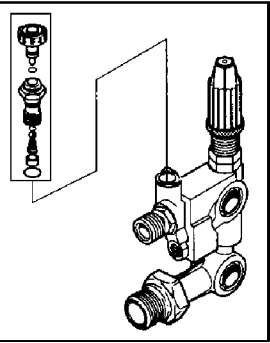

**AR-2715 O-Ring Kit**

# PK16859 - XTV3G22D - AR REPAIR KITS

AR-1860 Oil Seal Kit

NOTE: Use seal kit P587 for the XTV210

AR-1864 Valve Kit

AR-1866 Water Seal Kits

AR-2628 Piston Kit

## Parts List for 2203T Type 0

Item Number	Part Number	Description	Qty Required
1	AR-1322730	SCREW	1
7	AR-1260160	VALVE CAP	1
8	AR-960160	O-RING	1
13	AR-1260151	GUIDE PISTON	1
19	AR-1260790	CIRCLIP	1
23	AR-880130	CAP OIL	1
31	000000-00	No Longer Available	1
32	000000-00	No Longer Available	1
38	AR-740290	O-RING	1
39	AR-880530	PLUG	1
40	000000-00	No Longer Available	1
68	AR-1321190	BEARING	1
75	000000-00	No Longer Available	1
77	000000-00	No Longer Available	1
78	AR-1200430	SCREW	1
84	AR-1321080	RING SNAP	1
85	AR-1381550	WASHER	1
89	AR-650530	WASHER	1
90	000000-00	No Longer Available	1
91	000000-00	No Longer Available	1
92	000000-00	No Longer Available	1
93	AR-2683	KIT ADAPTER PLATE	1
94	AR-1266740	CAP	1
95	AR-1864	KIT VALVE	1
96	AR-2628	KIT PLUNGER	1
97	AR-1860	KIT OIL SEAL	1
98	AR-1866	KIT WATER SEAL	1