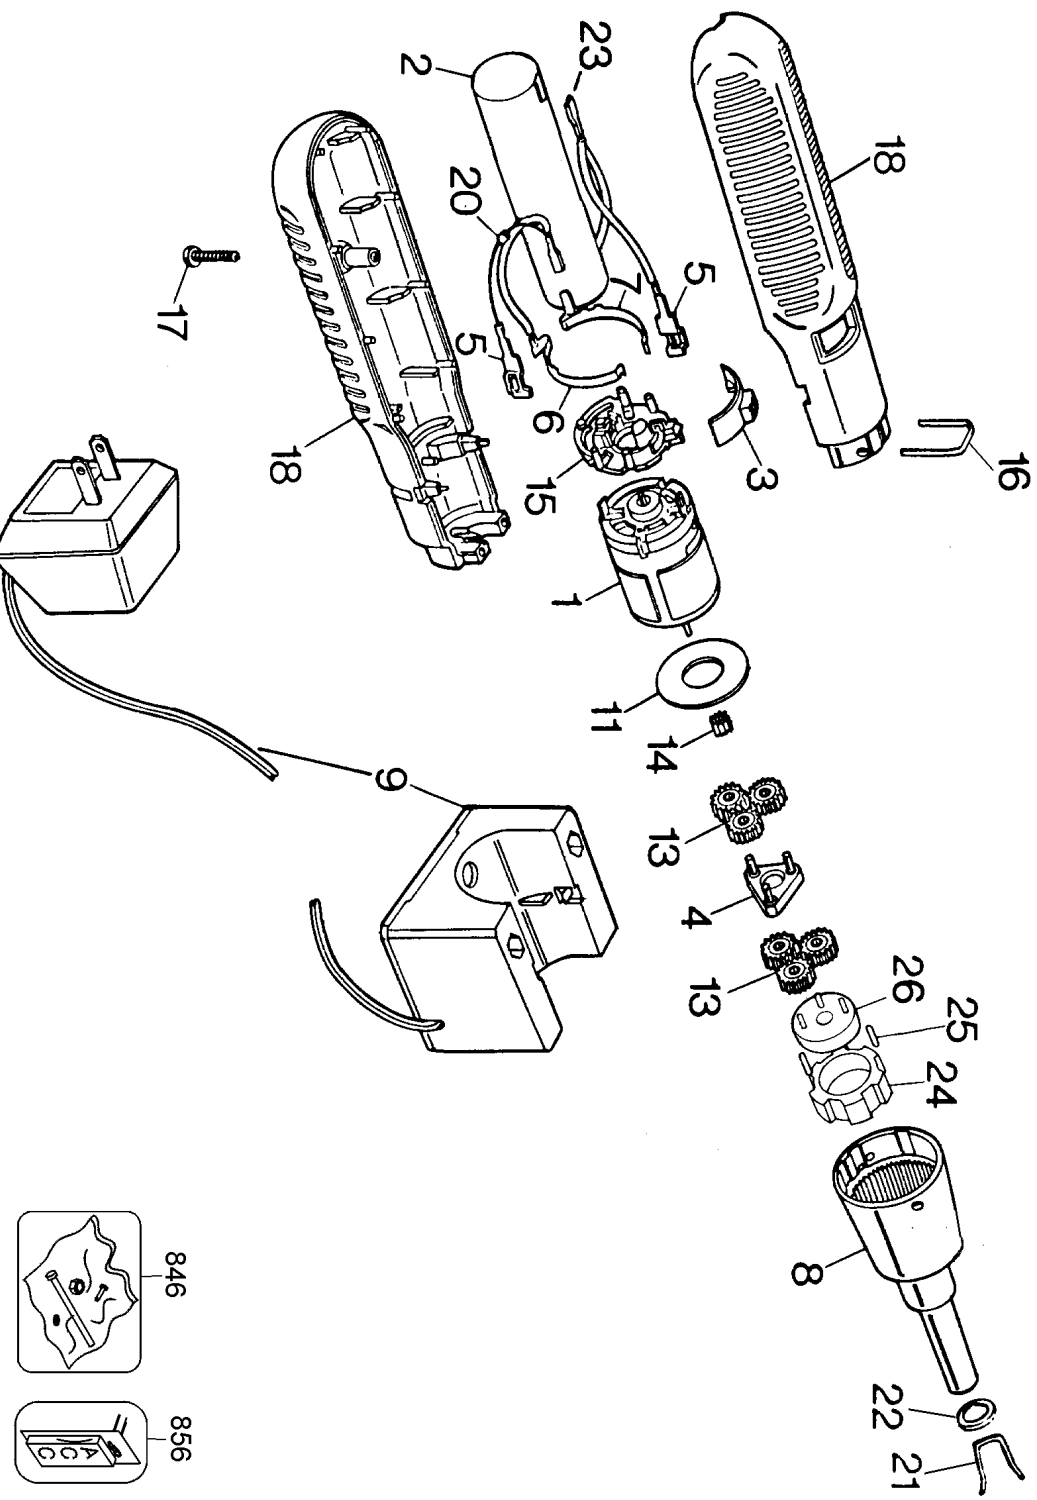

846

856

Parts List for 22208 Type 1

Item Number	Part Number	Description	Qty Required
1	000000-00	No Longer Available	1
2	000000-00	No Longer Available	1
3	000000-00	No Longer Available	1
4	150155-00	CARRIER,INTERM.	1
5	143155-00	CONTACT,CHRGN.	2
6	000000-00	No Longer Available	1
7	000000-00	No Longer Available	1
8	000000-00	No Longer Available	1
9	000000-00	No Longer Available	1
11	000000-00	No Longer Available	1
13	150160-00	GEAR	6
14	143139-00	PINION,MOTOR	1
15	000000-00	No Longer Available	1
16	148347-00	CLIP	1
17	798659-00	SCREW	1
18	000000-00	No Longer Available	1
20	91480-00	DIODE	1
21	000000-00	No Longer Available	1
22	000000-00	No Longer Available	1
23	51350-08	TERMINAL	2
24	000000-00	No Longer Available	1
25	91286-00	PIN	6
26	147139-00	CARRIER,OUTPUT	1
846	000000-00	No Longer Available	1
856	607918-41	SCREWDRIVER BIT	1