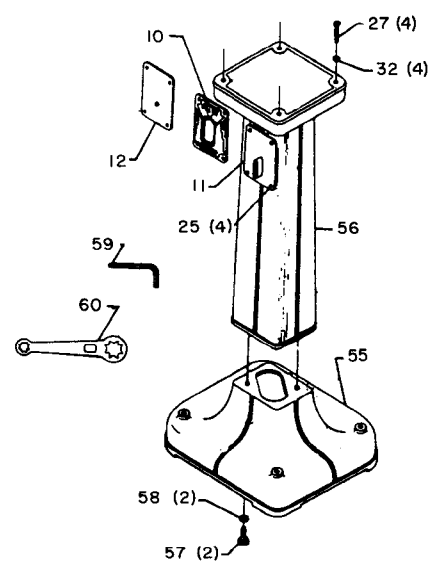

23-025 TWIN-LITE SAFETY SHIELD
(WITHOUT BULBS) 2 REQUIRED

23-805 PEDESTAL

Parts List for 23-502 Type 1

Item Number	Part Number	Description	Qty Required
1	000000-00	No Longer Available	1
2	000000-00	No Longer Available	1
3	412010545004	GUARD	1
4	406011030002	INNER FLANGE	1
5	412010545003	WHEEL GUARD	1
6	412010365002	DEFLECTOR	1
7	422041035001S	FLANGE	1
8	902012009848S	ARBOR NUT-LH	1
9	412010315006	SHIELD PLATE	1
10	000000-00	No Longer Available	1
11	000000-00	No Longer Available	1
12	000000-00	No Longer Available	1
13	412013795001	BEARING SEAL	1
14	000000-00	No Longer Available	1
15	000000-00	No Longer Available	1
17	000000-00	No Longer Available	1
18	412010140001	BRACKET	1
19	000000-00	No Longer Available	1
19	412013915003	REST ASSY	1
20	000000-00	No Longer Available	4
21	412013765001	WATER POT	1
22	412010145001	BRACKET	1
24	902012012571S	HEX NUT	1
25	491948-00	SCREW	6
27	901010600613	MACHINE SCREW	4
28	901010600663	CAP SCREW	1
29	000000-00	No Longer Available	6

Parts List for 23-502 Type 1

Item Number	Part Number	Description	Qty Required
30	901030100750	CAP SCREW	4
31	902010401026S	HEX NUT	1
32	904010101604S	STEEL WASHER	4
33	491956-00	WASHER	1
34	904020101701	Use 904-02-010-1726	1
35	904020101716	LOCK WASHER	1
36	000000-00	No Longer Available	1
38	000000-00	No Longer Available	1
39	000000-00	No Longer Available	1
40	000000-00	No Longer Available	1
41	412010535001	SAFETY GLASS	1
42	000000-00	No Longer Available	1
44	000000-00	No Longer Available	2
45	000000-00	No Longer Available	2
47	412010795001	BOW SPRING	2
48	000000-00	No Longer Available	1
49	000000-00	No Longer Available	1
50	904010312925	SPEC WASHER	1
51	901020100554	MACHINE SCREW	2
52	901020100571	MACHINE SCREW	3
53	000000-00	No Longer Available	1
54	438010070009	WIRE NUT	2
55	000000-00	No Longer Available	1
56	000000-00	No Longer Available	1
57	901010600672	CAP SCREW	2
58	904020201705	LOCK WASHER	2
59	000000-00	No Longer Available	1