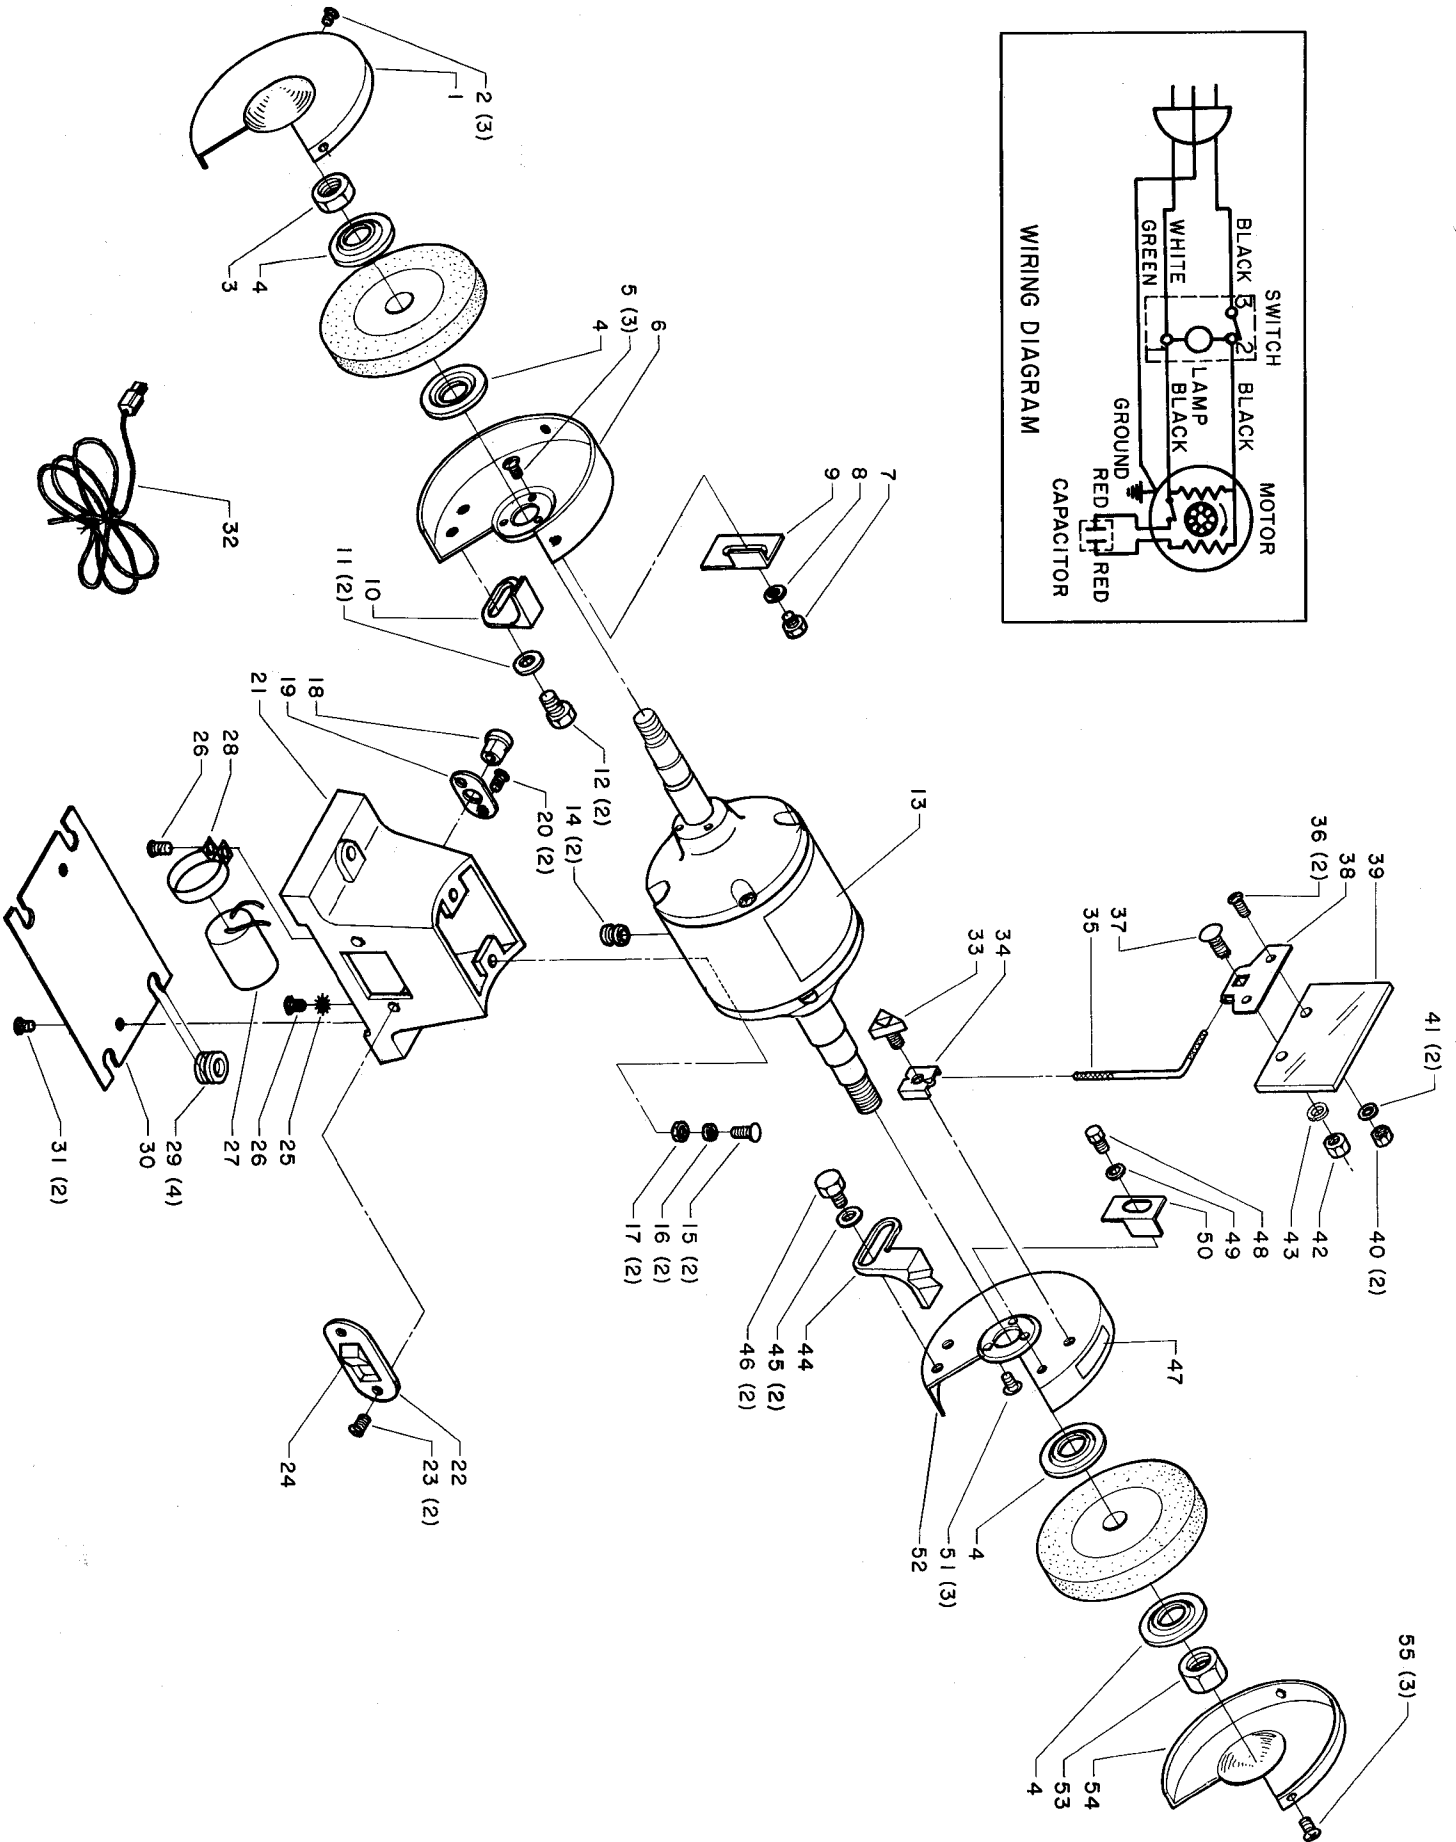

23-580 5" GRINDER

G-1G
Part No. 1340288
Dated 3-12-90

Parts List for 23-580 Type 1

Item Number	Part Number	Description	Qty Required
1	000000-00	No Longer Available	1
2	1320003	SCREW	3
3	1320074	LH NUT	1
4	1320201	FLANGE	4
5	1320005	SCREW	3
6	1343827	GUARD L.H.	1
7	1340609	BOLT	1
8	1320090	WASHER	1
9	1343831	SPARK GUARD L.H.	1
10	000000-00	No Longer Available	1
11	904010101604S	STEEL WASHER	2
12	901010600605	CAP SCREW	2
13	000000-00	No Longer Available	1
14	1320155	GROMMET	2
15	901020100511	MACHINE SCREW	2
16	491957-00	LOCK WASHER	2
17	489026-00	HEX NUT	2
18	1320130	STRAIN RELIEF	1
19	1320211	PLATE	1
20	1320005	SCREW	2
21	000000-00	No Longer Available	1
22	000000-00	No Longer Available	1
23	1320003	SCREW	2
24	1320151	SWITCH	1
25	488983-00	LOCK WASHER	1
26	1320005	SCREW	1
27	1343835	CAPACITOR	1

Parts List for 23-580 Type 1

Item Number	Part Number	Description	Qty Required
28	1320160	CLAMP	1
29	000000-00	No Longer Available	4
30	000000-00	No Longer Available	1
31	1320005	SCREW	2
32	000000-00	No Longer Available	1
33	1343841	KNOB W/STUD	1
34	1320422	BRACKET	1
35	1320423	ROD	1
36	901023031066	SCREW	2
37	901110200821	CARRIAGE BOLT	1
38	1343846	FRAME	1
39	000000-00	No Longer Available	1
40	902011201216	HEX NUT	2
41	1320087	WASHER	2
42	489026-00	HEX NUT	1
43	491957-00	LOCK WASHER	1
44	000000-00	No Longer Available	1
45	904010101604S	STEEL WASHER	2
46	901010600605	CAP SCREW	2
47	000000-00	No Longer Available	1
48	1340609	BOLT	1
49	1320090	WASHER	1
50	000000-00	No Longer Available	1
51	1320005	SCREW	3
52	1343832	GUARD R.H.	1
53	1320075	HEX NUT 1/2-12	1
54	000000-00	No Longer Available	1

Parts List for 23-580 Type 1

Item Number	Part Number	Description	Qty Required
55	1320003	SCREW	3