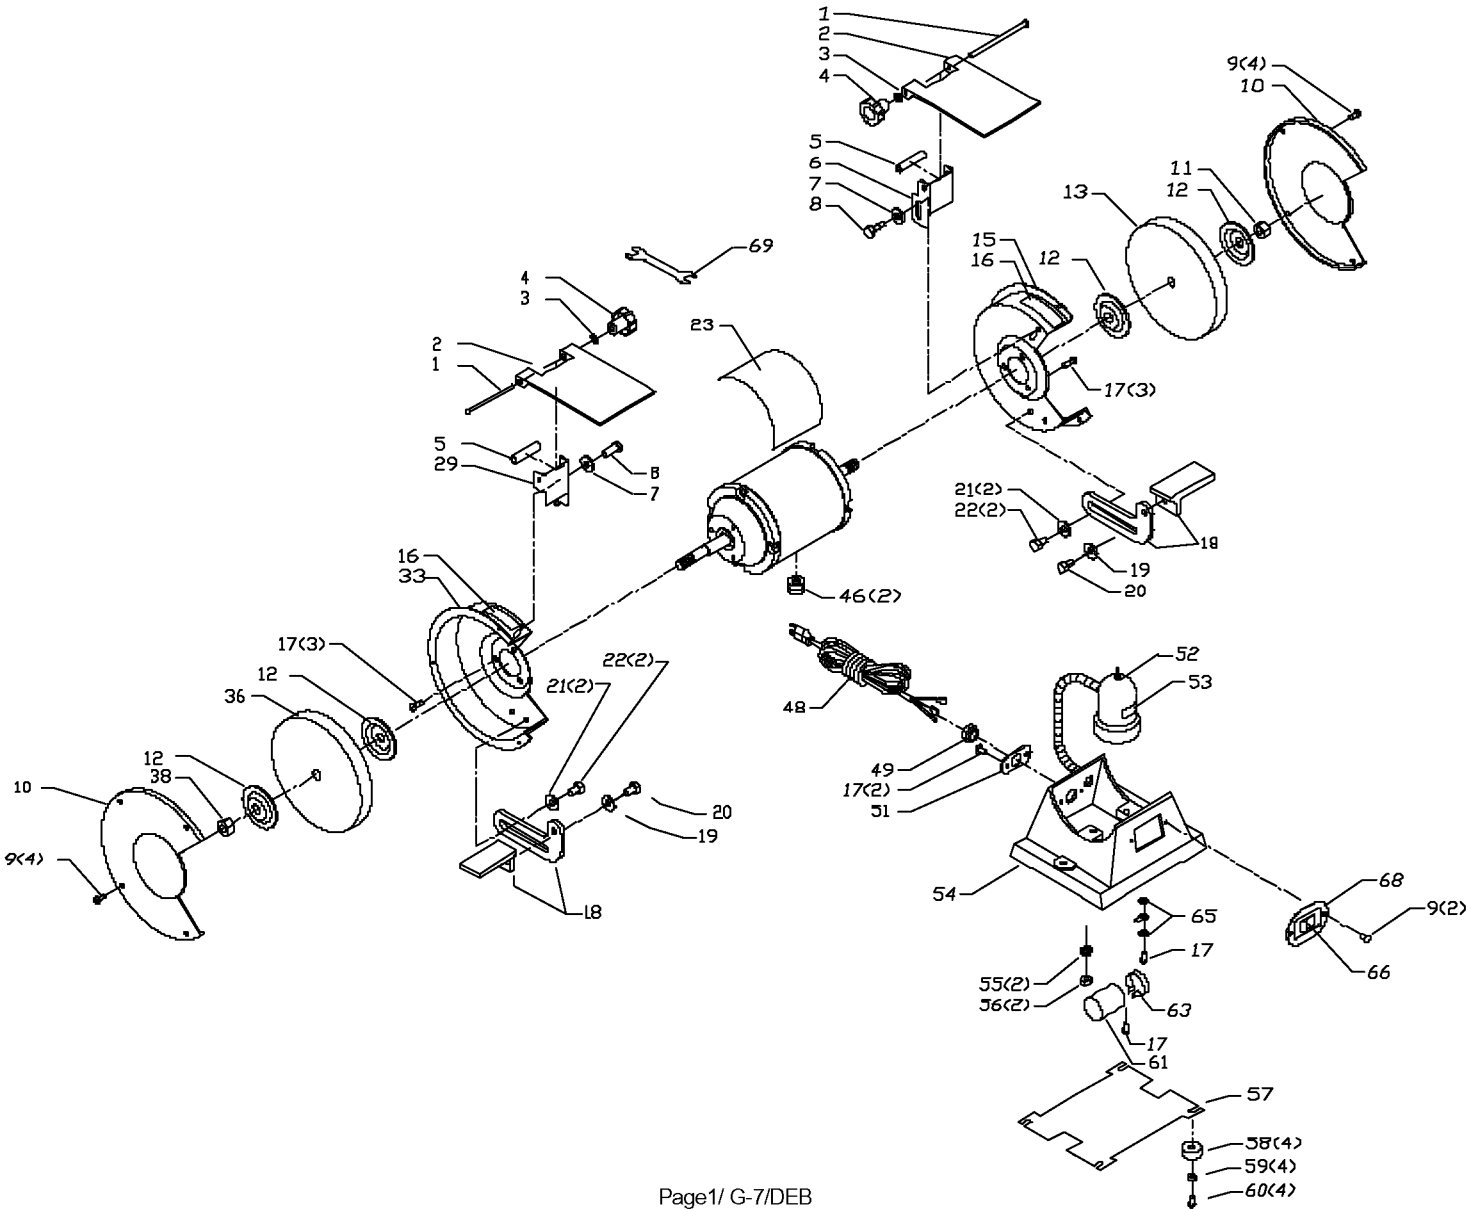

23-592
8" GRINDER

G-7

PART NO. 901927
Date: 04/23/2001

Parts List for 23-592 Type 1

Item Number	Part Number	Description	Qty Required
1	902581	SCREW	2
2	901911	EYESHIELD	2
3	330016-18	WASHER	2
4	902582	KNOB	2
5	902583	SPACER	2
6	902584	SPARK ARRESTER	1
7	1320090	WASHER	2
8	1340609	BOLT	2
9	1320003	SCREW	10
10	1320400	COVER	1
11	852573	NUT	1
12	1320401	FLANGE	4
13	23-884	8IN GRIND WHEEL/60G	1
15	902615	RH WHEEL GUARD	1
16	A18388	ROTATION LABEL	2
17	901021207528	MACHINE SCREW	10
18	1320828	TOOL REST ASSY	2
19	904020101703S	LOCK WASHER	2
20	901010600607S	SCREW	2
21	491956-00	WASHER	4
22	489047-00	CAP SCREW	4
23	000000-00	No Longer Available	1
29	902586	SPARK ARRESTER	1
33	000000-00	No Longer Available	1
36	23-883	8IN GRIND WHEEL/36G	1
38	1320077	LH NUT	1
46	1320155	GROMMET	2

Parts List for 23-592 Type 1

Item Number	Part Number	Description	Qty Required
48	1320125	POWER CORD	1
49	1310057	STRAIN RELIEF	1
51	1320211	PLATE	1
52	000000-00	No Longer Available	1
53	A15979	WARNING LABEL	1
54	902617	BASE	1
55	491957-00	LOCK WASHER	2
56	489026-00	HEX NUT	2
57	902588	COVER	1
58	1320217	PAD	4
59	1320087	WASHER	4
60	901023031066	SCREW	4
61	000000-00	No Longer Available	1
63	1320160	CLAMP	1
65	488983-00	LOCK WASHER	1
66	1320151	SWITCH	1
68	000000-00	No Longer Available	1
69	902590	OPEN-END WRENCH	1