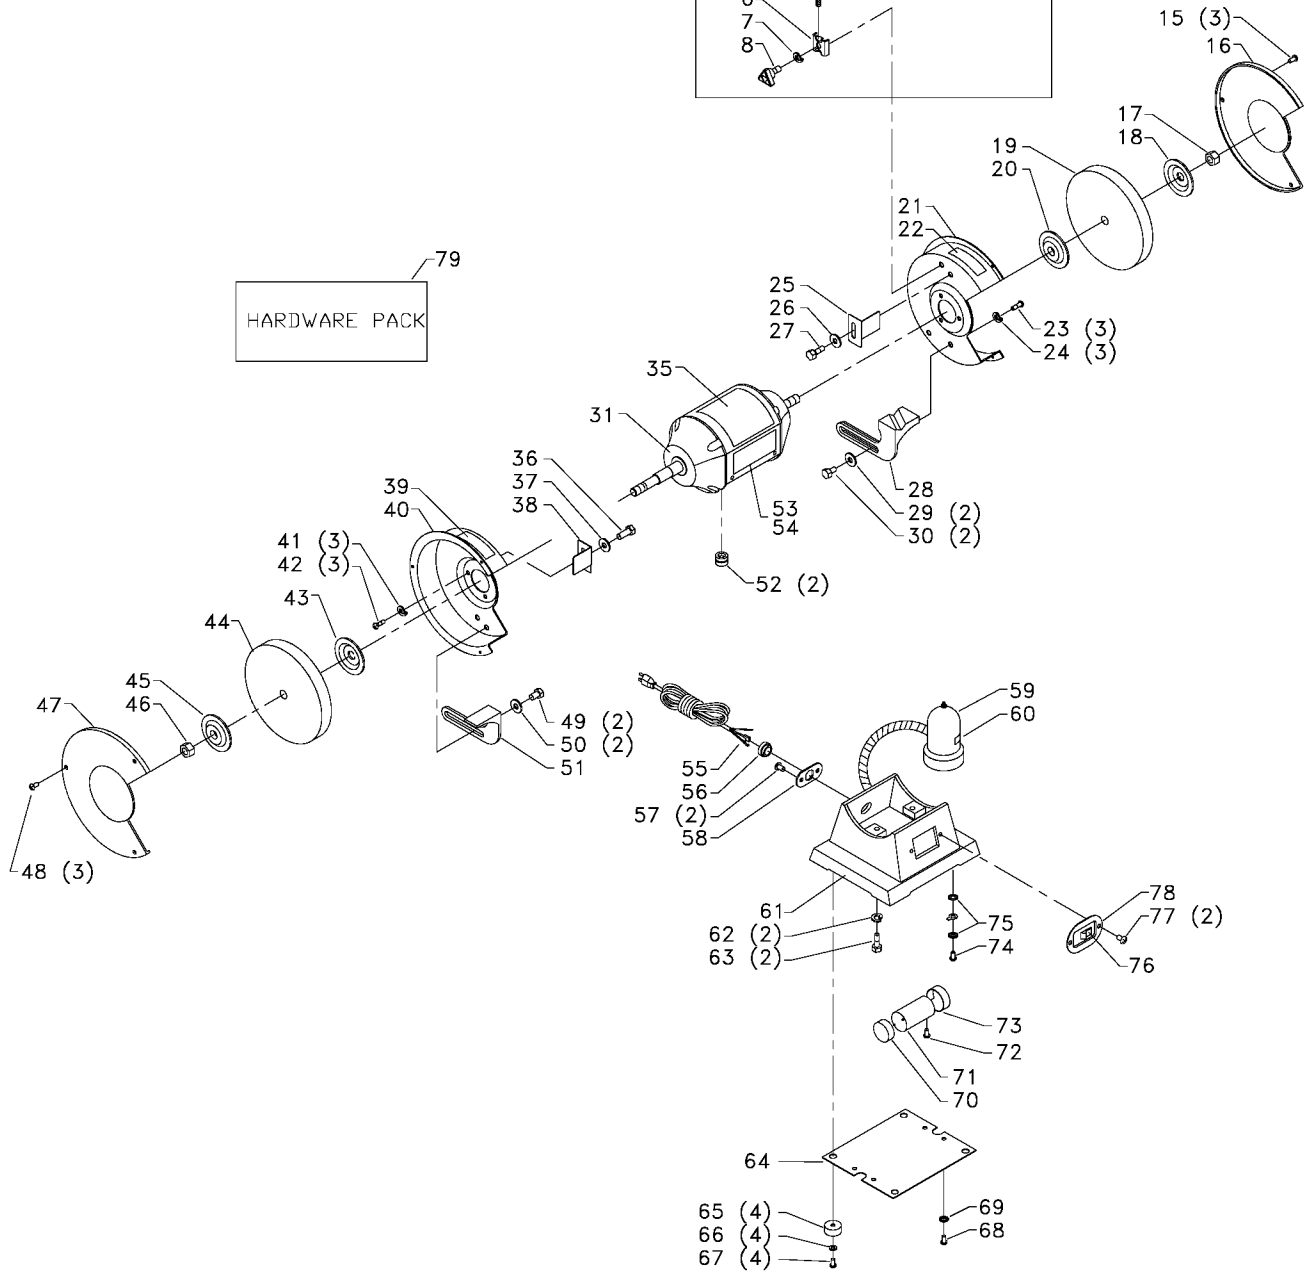

## Parts List for 23-640 Type 1

Item Number	Part Number	Description	Qty Required
1	901023031066	SCREW	2
2	000000-00	No Longer Available	1
3	901110200821	CARRIAGE BOLT	1
4	1343846	FRAME	1
5	1320423	ROD	1
6	1320422	BRACKET	1
7	904020101703S	LOCK WASHER	1
8	1343841	KNOB W/STUD	1
9	1320087	WASHER	1
10	489026-00	HEX NUT	1
11	902011201216	HEX NUT	2
12	1320087	WASHER	2
15	1320003	SCREW	3
16	1320832	COVER	1
17	1320075	HEX NUT 1/2-12	1
18	1320201	FLANGE	1
19	23-684	6IN GRIND WHEEL/60G	1
20	1320201	FLANGE	1
21	000000-00	No Longer Available	1
22	491834-00	ROTATION LABEL	1
23	1320005	SCREW	3
24	000000-00	No Longer Available	3
25	1320221	SPARK BREAKER	1
26	1320090	WASHER	1
27	1340609	BOLT	1
28	1320220	TOOL REST RH	1
29	904010315655	WASHER	2

## Parts List for 23-640 Type 1

Item Number	Part Number	Description	Qty Required
30	489047-00	CAP SCREW	2
31	900834	MOTOR	1
35	000000-00	No Longer Available	1
36	1340609	BOLT	1
37	1320090	WASHER	1
38	1320209S	SPARK BREAKER	1
39	491834-00	ROTATION LABEL	1
40	1320830	GUARD LH	1
41	000000-00	No Longer Available	3
42	1320005	SCREW	3
43	1320201	FLANGE	1
44	23-683	6IN GRIND WHEEL/36G	1
45	1320201	FLANGE	1
46	1320074	LH NUT	1
47	1320832	COVER	1
48	1320003	SCREW	3
49	901010600605	CAP SCREW	2
50	904010315655	WASHER	2
51	1320210	TOOL REST LH	1
52	1320155	GROMMET	2
54	000000-00	No Longer Available	1
55	1320125	POWER CORD	1
56	1320130	STRAIN RELIEF	1
57	1320005	SCREW	2
58	1320211	PLATE	1
61	000000-00	No Longer Available	1
62	491957-00	LOCK WASHER	2

## Parts List for 23-640 Type 1

Item Number	Part Number	Description	Qty Required
63	901020100511	MACHINE SCREW	2
64	000000-00	No Longer Available	1
65	1320217	PAD	4
66	1320087	WASHER	4
67	901023031066	SCREW	4
68	1320005	SCREW	1
69	488983-00	LOCK WASHER	1
70	000000-00	No Longer Available	1
71	1349148	CAPACITOR	1
72	1320005	SCREW	1
73	1320160	CLAMP	1
74	1320005	SCREW	1
75	488983-00	LOCK WASHER	1
76	1320151	SWITCH	1
77	1320003	SCREW	2
78	000000-00	No Longer Available	1
79	901292	HARDWARE PACK	1