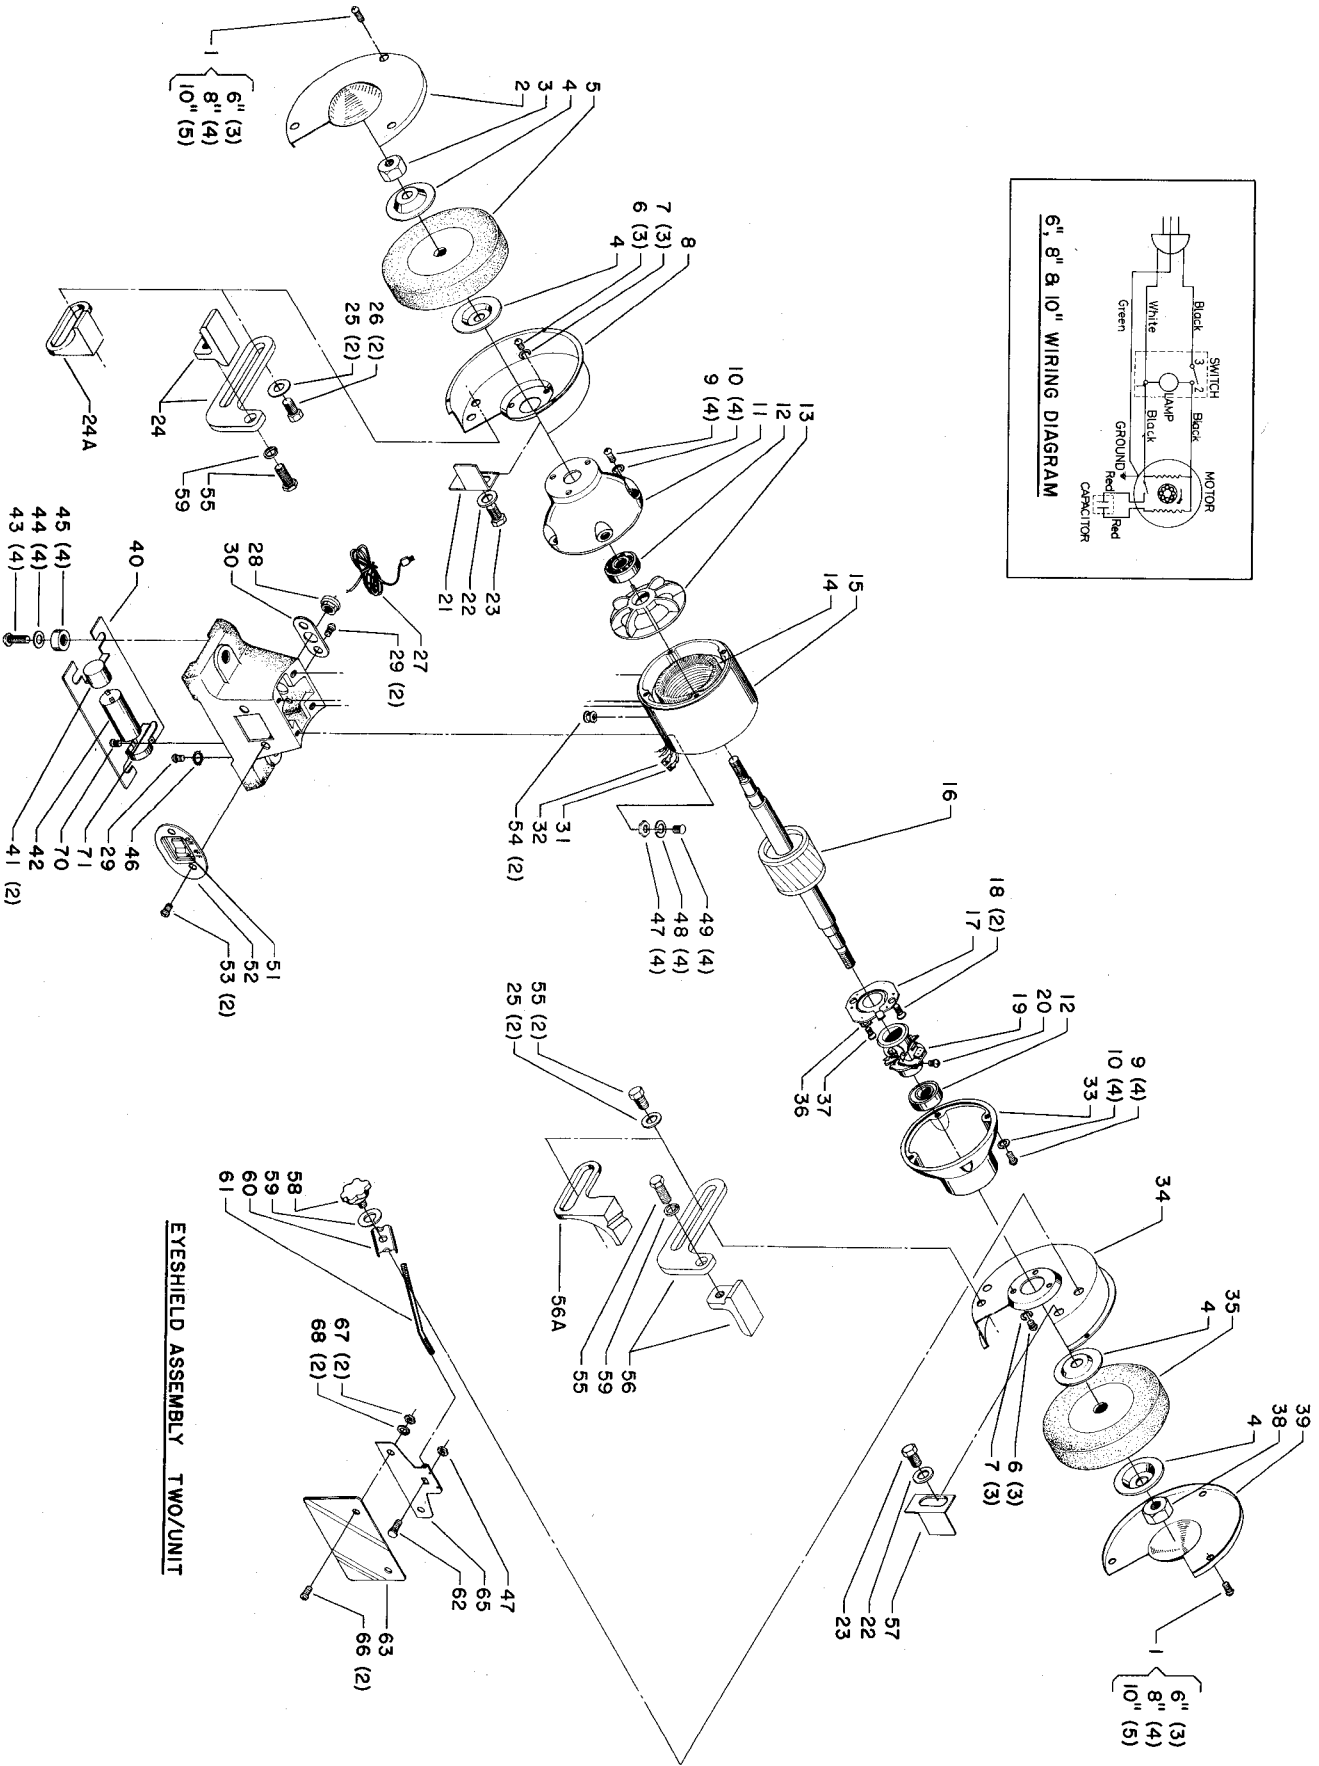

## Parts List for 23-680 Type 1

Item Number	Part Number	Description	Qty Required
1	1320003	SCREW	6
2	000000-00	No Longer Available	1
3	1320074	LH NUT	1
4	1320201	FLANGE	4
5	23-683	6IN GRIND WHEEL/36G	1
6	1320005	SCREW	6
7	000000-00	No Longer Available	6
8	1320203	KIT	1
9	901051931196	SCREW	8
10	000000-00	No Longer Available	8
11	000000-00	No Longer Available	1
12	1320105	BEARING	2
13	000000-00	No Longer Available	1
14	000000-00	No Longer Available	1
15	000000-00	No Longer Available	1
16	000000-00	No Longer Available	1
17	1320115	TERM BOARD	1
18	1320005	SCREW	2
19	000000-00	No Longer Available	1
20	1310143	SCREW	1
21	1320209S	SPARK BREAKER	1
22	1320090	WASHER	2
23	901010600605	CAP SCREW	2
24	5140028-51	TOOL REST KIT	1
24	1320210	TOOL REST LH	1
25	491956-00	WASHER	4
26	489047-00	CAP SCREW	2

## Parts List for 23-680 Type 1

Item Number	Part Number	Description	Qty Required
27	1320125	POWER CORD	1
28	1320130	STRAIN RELIEF	1
29	1320005	SCREW	2
30	1320211	PLATE	1
31	000000-00	No Longer Available	1
32	000000-00	No Longer Available	1
33	000000-00	No Longer Available	1
34	000000-00	No Longer Available	1
35	23-684	6IN GRIND WHEEL/60G	1
36	1320102	LOCK WASHER	1
37	901020100569	MACHINE SCREW	1
38	1320075	HEX NUT 1/2-12	1
39	000000-00	No Longer Available	1
40	1320216	COVER	1
41	000000-00	No Longer Available	2
42	000000-00	No Longer Available	1
43	901023031066	SCREW	4
44	1320087	WASHER	4
45	1320217	PAD	4
46	488983-00	LOCK WASHER	1
47	489026-00	HEX NUT	4
48	491957-00	LOCK WASHER	4
49	901020100511	MACHINE SCREW	4
50	1320218	BASE	1
51	1320151	SWITCH	1
52	000000-00	No Longer Available	1
53	1320003	SCREW	2