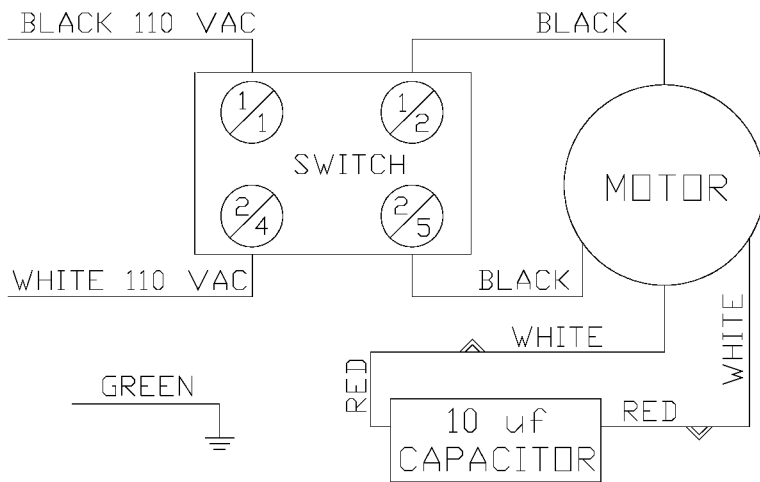

## Parts List for 23-710 Type 2

Item Number	Part Number	Description	Qty Required
1	1348212	KNOB	2
2	1348213	PLATE	1
3	000000-00	No Longer Available	1
4	1348925	SPECIAL SCREW	1
5	1348215	STOP SLIDE	1
6	1345979	SCREW	2
7	000000-00	No Longer Available	1
7	1348216	SLIDE PLATE	1
10	000000-00	No Longer Available	1
18	000000-00	No Longer Available	1
19	1310216	LOCKWASHER	1
19	488822-00	FLAT WASHER	1
19	1243530	SCREW	1
20	1342395	TOOL REST ASSY	1
20	1348220	GUIDE	1
21	000000-00	No Longer Available	1
21	1246140	FL WASHER	1
21	1348167	SPRING	1
22	1342396	ROD	1
23	1348171	SCREW	1
23	000000-00	No Longer Available	1
23	A14375	SHAFT	1
24	1342398	SPRING	1
24	1246028	EXT RET RING	1
25	1243530	SCREW	1
25	1342399	ADJUSTING NUT	1
26	000000-00	No Longer Available	1

## Parts List for 23-710 Type 2

Item Number	Part Number	Description	Qty Required
110	422311390002	BEARING 6002-2RS	1
111	1246196	EXT RET RING	1
112	1348171	SCREW	1
113	1342402	TOOL CLAMP	1
114	488808-00	LOCK WASHER	2
115	1343923	SCREW	2
116	1342403	8MM T-HANDLE WRENCH	1
201	1348151	KNOB	4
202	1348152	SPECIAL SCREW	2
203	1348153	CLAMP PLATE	1
204	1348155	PAN HEAD SCREW	2
205	1348154	SLIDE PLATE	1
206	1348156	KEY	1
207	000000-00	No Longer Available	1
208	23-715	KNIFE GRIND ATTCH	1
209	23-715	KNIFE GRIND ATTCH	1
210	1348160	SPRING	2
211	1310016	DR. SCREW	2
212	1246000	MACH SCREW	2
213	1348159	PIN	1
214	1343642	LOCK NUT	1
215	1348162	SHAFT	1
216	1348163	ROD	1
217	1348164	SPRING	1
218	1348165	ROD W/HOLE	1
219	000000-00	No Longer Available	1
220	1348167	SPRING	1

## Parts List for 23-710 Type 2

Item Number	Part Number	Description	Qty Required
221	000000-00	No Longer Available	1
222	1348168	LEVER	1
223	1348172	SPRING	2
224	1348169	HEX HEAD SCREW	1
225	23-715	KNIFE GRIND ATTCH	1
226	1348171	SCREW	1
227	1348173	BEAM	1
228	1348174	KNOB	1
229	1348176	ROLL PIN	2
250	23-715	KNIFE GRIND ATTCH	1