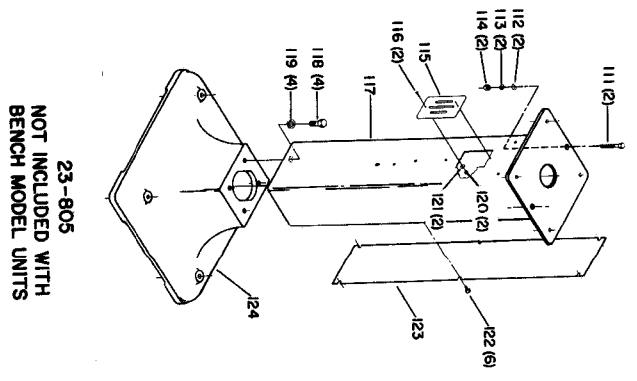

23-035
NOT INCLUDED WITH BASIC UNIT

23-805
NOT INCLUDED WITH BENCH MODEL UNITS

7" GRINDER/FINISHER

Parts List for 23-754 Type 1

Item Number	Part Number	Description	Qty Required
1	412080315001	GUARD COVER	1
2	901061217383	SCREW	6
3	412081035001	NUT/FLANGE L H	1
5	412081035002	WHEEL FLANGE	1
6	412080545001	GUARD L H	1
7	901010600605	CAP SCREW	1
8	491956-00	WASHER	1
9	412080365001	SPARK BREAKER	1
10	901010600623	CAP SCREW	1
11	904030201667	WASHER	1
12	902040101402	WING NUT	1
13	901010600612S	CAP SCREW	3
14	901010600648S	CAP SCREW	1
15	000000-00	No Longer Available	1
16	000000-00	No Longer Available	1
17	000000-00	No Longer Available	1
18	904010101606S	STEEL WASHER	2
19	489191-00	HEX NUT	2
20	000000-00	No Longer Available	1
21	000000-00	No Longer Available	2
22	902011201216	HEX NUT	2
23	000000-00	No Longer Available	1
24	000000-00	No Longer Available	1
25	920040205384	BEARING	1
27	000000-00	No Longer Available	1
27	000000-00	No Longer Available	1
28	438010170145	ROTARY SWITCH	1

Parts List for 23-754 Type 1

Item Number	Part Number	Description	Qty Required
29	438010170146	STATIONARY SWITCH	1
30	901061317359	SELF TAP SCREW	2
32	412081125001	TIE BOLT	2
33	000000-00	No Longer Available	2
34	412080535001	PLEXIGLASS LENS	1
35	412070055001	BASE	1
36	961010107460	BUTTON	2
37	438016280005	SWITCH ASSY	1
38	000000-00	No Longer Available	1
39	901010600612S	CAP SCREW	2
40	000000-00	No Longer Available	1
41	901030300761	SCREW	1
42	000000-00	No Longer Available	1
43	412070725001	BASE PLATE	1
44	000000-00	No Longer Available	4
45	5140069-51	SCREW	2
46	000000-00	No Longer Available	1
47	438010040062	HEYCO BUSHING 5/8	1
48	000000-00	No Longer Available	1
49	5140069-51	SCREW	1
50	000000-00	No Longer Available	1
51	901020100503	MACHINE SCREW	1
53	000000-00	No Longer Available	1
54	000000-00	No Longer Available	1
55	000000-00	No Longer Available	1
56	000000-00	No Longer Available	2
58	000000-00	No Longer Available	1