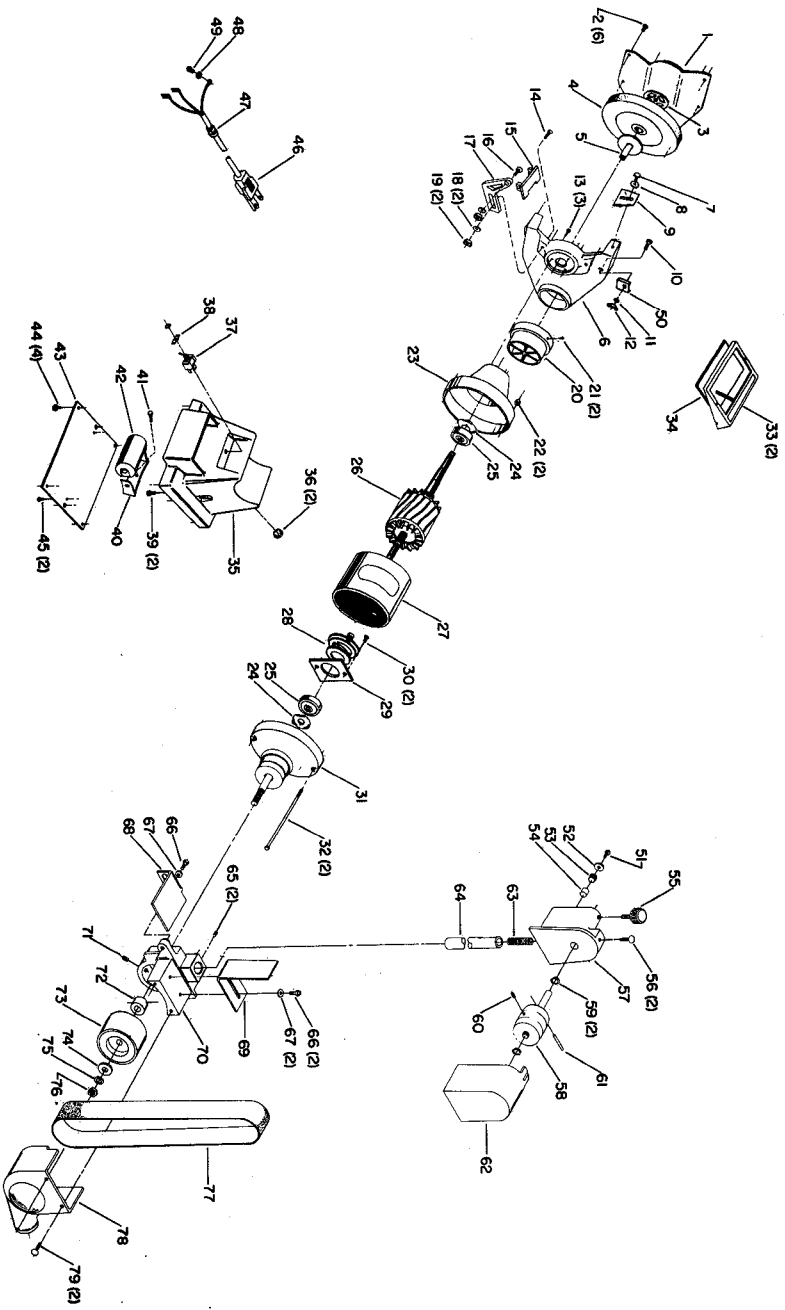

7" GRINDER/FINISHER