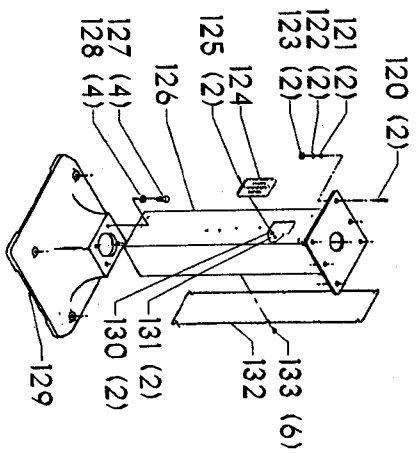

23-856 PEDESTAL
CURRENT MODELS ONLY

23-805 PEDESTAL
EARLY MODELS ONLY

Parts List for 23-851 Type 1

Item Number	Part Number	Description	Qty Required
1	412090315001	GUARD COVER	2
2	901061217383	SCREW	8
3	412100795002	HEX NUT L H	1
4	412101035001	OUTSIDE FLANGE	2
5	412091035001	WHEEL FLANGE	2
6	901010600612S	CAP SCREW	6
7	901010600648S	CAP SCREW	2
8	000000-00	No Longer Available	2
9	000000-00	No Longer Available	2
10	489191-00	HEX NUT	4
11	904010101606S	STEEL WASHER	4
12	000000-00	No Longer Available	2
13	000000-00	No Longer Available	1
14	901010600612S	CAP SCREW	2
15	000000-00	No Longer Available	2
16	902040101402	WING NUT	2
17	904030201667	WASHER	2
18	412080365001	SPARK BREAKER	2
19	491956-00	WASHER	2
20	901010600605	CAP SCREW	2
21	000000-00	No Longer Available	4
22	000000-00	No Longer Available	2
23	000000-00	No Longer Available	1
24	902011001027	HEX NUT	1
25	902011201216	HEX NUT	2
26	412090205001	END BELL	2
27	000000-00	No Longer Available	2

Parts List for 23-851 Type 1

Item Number	Part Number	Description	Qty Required
28	920040107266	BEARING	2
29	438010170148	STATIONARY SWITCH	1
30	000000-00	No Longer Available	1
31	901061317359	SELF TAP SCREW	1
32	000000-00	No Longer Available	1
33	000000-00	No Longer Available	1
34	000000-00	No Longer Available	1
34	000000-00	No Longer Available	1
35	000000-00	No Longer Available	2
36	961010107460	BUTTON	2
37	000000-00	No Longer Available	1
38	438016280005	SWITCH ASSY	1
39	000000-00	No Longer Available	1
40	901030300761	SCREW	1
41	000000-00	No Longer Available	1
42	000000-00	No Longer Available	1
43	491956-00	WASHER	2
44	901010600607S	SCREW	2
45	000000-00	No Longer Available	1
46	901010600605	CAP SCREW	2
47	000000-00	No Longer Available	1
48	438010040007S	CLAMP	1
49	000000-00	No Longer Available	1
50	5140069-51	SCREW	1
51	000000-00	No Longer Available	2
52	412080535001	PLEXIGLASS LENS	2
65	000000-00	No Longer Available	1