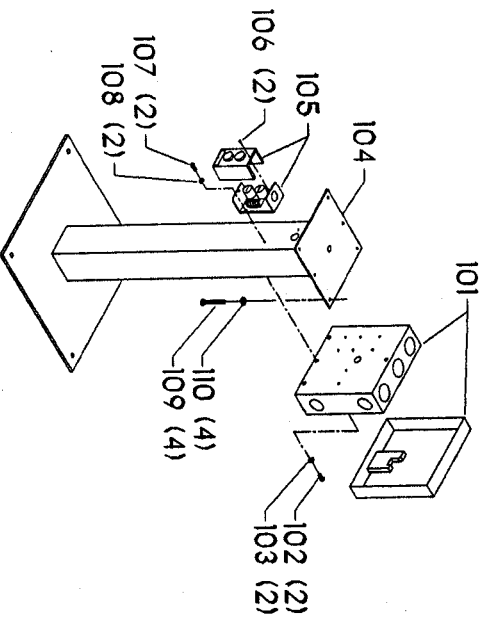

SERVICE NOTE:
 B - Part Number 1349797 (STARTER ASSY) does not include an
 overload relay. If an overload relay is needed, then order Part Number
 1349790 (OVERLOAD RELAY)

23-919 PEDESTAL
 CURRENT MODELS ONLY

23-805 PEDESTAL
 EARLY MODELS ONLY

Parts List for 23-901 Type 1

Item Number	Part Number	Description	Qty Required
1	000000-00	No Longer Available	1
2	901010600612S	CAP SCREW	8
3	412100795002	HEX NUT L H	1
4	412101035001	OUTSIDE FLANGE	1
5	000000-00	No Longer Available	1
6	901010600626S	CAP SCREW	6
7	412100895001	TOOL REST L H	1
8	000000-00	No Longer Available	4
9	904010101607	STEEL WASHER	4
10	412100145001	TOOL REST ARM	1
11	901010600614	CAP SCREW	2
12	412100545001	GUARD L H	1
13	902040101402	WING NUT	2
14	904030201667	WASHER	2
15	000000-00	No Longer Available	2
16	412100365001	SPARK BREAKER	2
17	904010101607	STEEL WASHER	2
18	000000-00	No Longer Available	2
19	000000-00	No Longer Available	4
20	000000-00	No Longer Available	2
21	000000-00	No Longer Available	1
22	412100895002	TOOL REST R H	1
23	902011001027	HEX NUT	1
25	902011201216	HEX NUT	4
26	000000-00	No Longer Available	1
27	000000-00	No Longer Available	1
28	920040107266	BEARING	1

Parts List for 23-901 Type 1

Item Number	Part Number	Description	Qty Required
122	904020101703S	LOCK WASHER	2
123	902010101300S	HEX NUT	2
124	402040310001S	SWITCH OPENING COVER	1
125	901020505634	FILL HD SCREW	2
126	000000-00	No Longer Available	1
126	000000-00	No Longer Available	1
127	901010600628	CAP SCREW	4
128	904020201705	LOCK WASHER	4
129	000000-00	No Longer Available	1
130	492056-00	WASHER	2
131	902011209232	HEX NUT	2
132	000000-00	No Longer Available	1
133	901030408015S	CAP SCREW	6
856	000000-00	No Longer Available	1