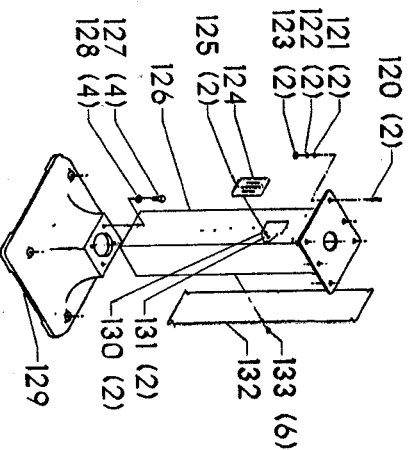

SERVICE NOTE:
 B - Part Number 1349797 (STARTER ASSY) does not include an
 overload relay. If an overload relay is needed, then order Part Number
 1349790 (OVERLOAD RELAY)

23-919 PEDESTAL
 CURRENT MODELS ONLY

23-805 PEDESTAL
 EARLY MODELS ONLY

Parts List for 23-901 Type 1

Item Number	Part Number	Description	Qty Required
1	000000-00	No Longer Available	1
2	901010600612S	CAP SCREW	8
3	412100795002	HEX NUT L H	1
4	412101035001	OUTSIDE FLANGE	1
5	000000-00	No Longer Available	1
6	901010600626S	CAP SCREW	6
7	412100895001	TOOL REST L H	1
8	000000-00	No Longer Available	4
9	904010101607	STEEL WASHER	4
10	412100145001	TOOL REST ARM	1
11	901010600614	CAP SCREW	2
12	412100545001	GUARD L H	1
13	902040101402	WING NUT	2
14	904030201667	WASHER	2
15	000000-00	No Longer Available	2
16	412100365001	SPARK BREAKER	2
17	904010101607	STEEL WASHER	2
18	000000-00	No Longer Available	2
19	000000-00	No Longer Available	4
20	000000-00	No Longer Available	2
21	000000-00	No Longer Available	1
22	412100895002	TOOL REST R H	1
23	902011001027	HEX NUT	1
25	902011201216	HEX NUT	4
26	000000-00	No Longer Available	1
27	000000-00	No Longer Available	1
28	920040107266	BEARING	1