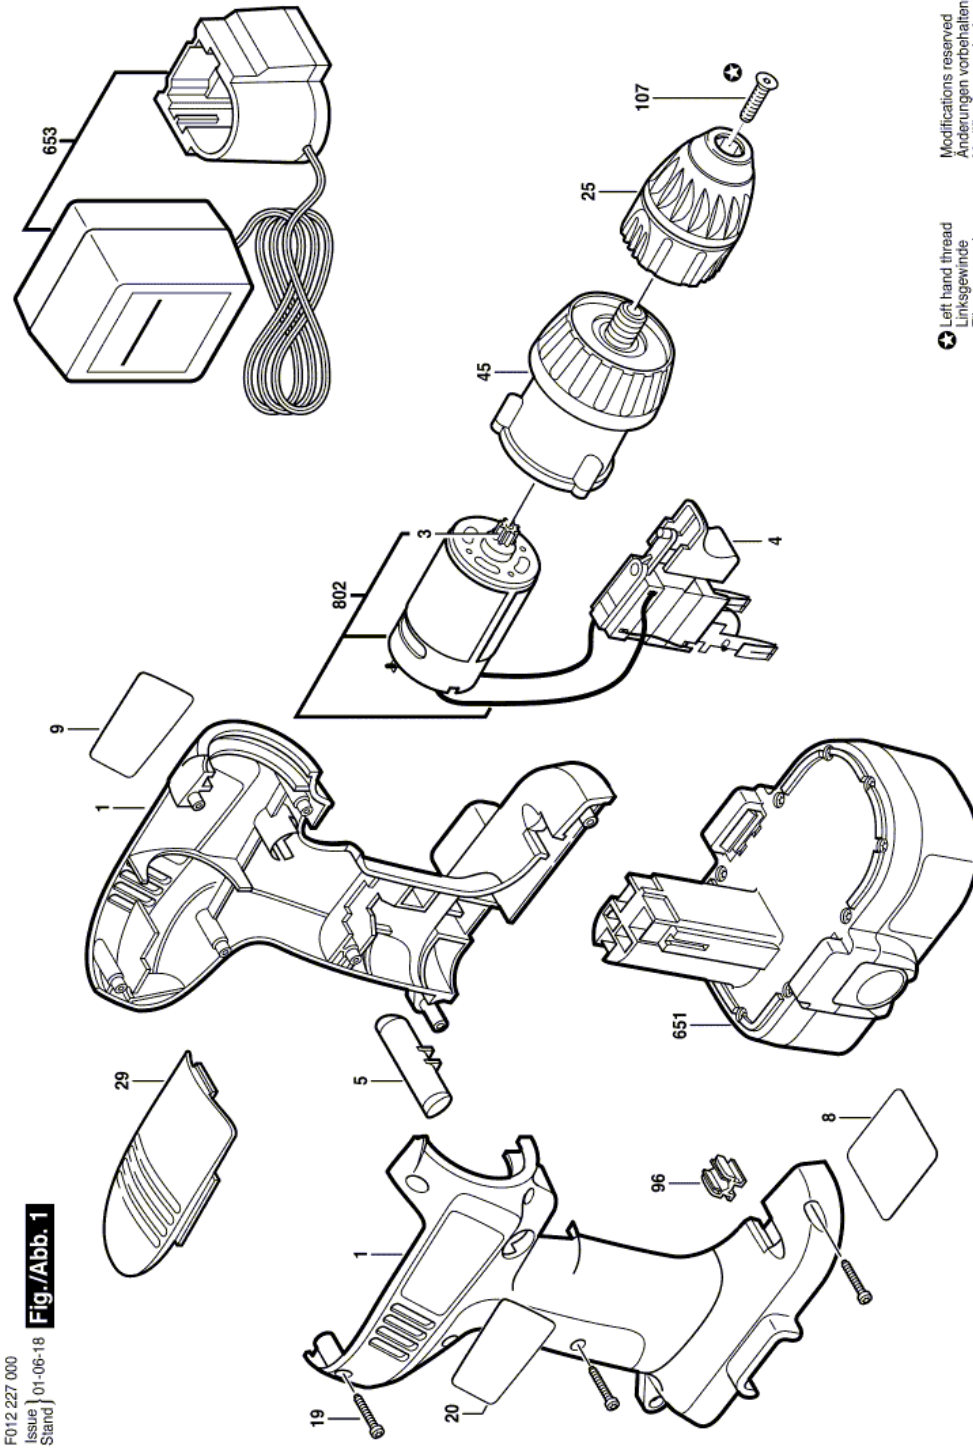

Cordless Screwdriver - F 012 246 800 - 2468

Item	Part Number	Description	Illustration	Price	Quantity	Price Group
1	2 610 997 742	Housing Section	1	-,-	1	-
3	2 610 967 133	Pinion	1	-,-	1	11
4	2 607 200 449	Toggle Switch	1	-,-	1	-
5	2 610 997 745	Reverse-Transfer Lever	1	-,-	1	-
8	2 610 908 178	Nameplate	1	-,-	1	-
9	2 610 908 175	Reference Plate	1	-,-	1	-
19	2 610 909 719	Screw BLACK	1	-,-	7	11
20	2 610 908 985	Warning Plate	1	-,-	1	-
25	2 610 993 339	Keyless Chuck	1	-,-	1	-
29	2 610 997 746	Housing Cover	1	-,-	1	-
45	2 610 913 459	Gear Box	1	-,-	1	-
96	2 610 911 815	Bit holder	1	-,-	1	-
107	2 609 110 721	Countersunk-Head Screw M5x20	1	-,-	1	11
651	2 610 908 162	Battery Set 12V, 1,0Ah	1	-,-	1	-
653	2 607 225 367	Fast Charger USA 120/9,6V-18V, 3h	1	-,-	1	31
802	2 610 998 224	Motor 12V	1	-,-	1	-

Illustration - Type E

Information subject to change without further notice.