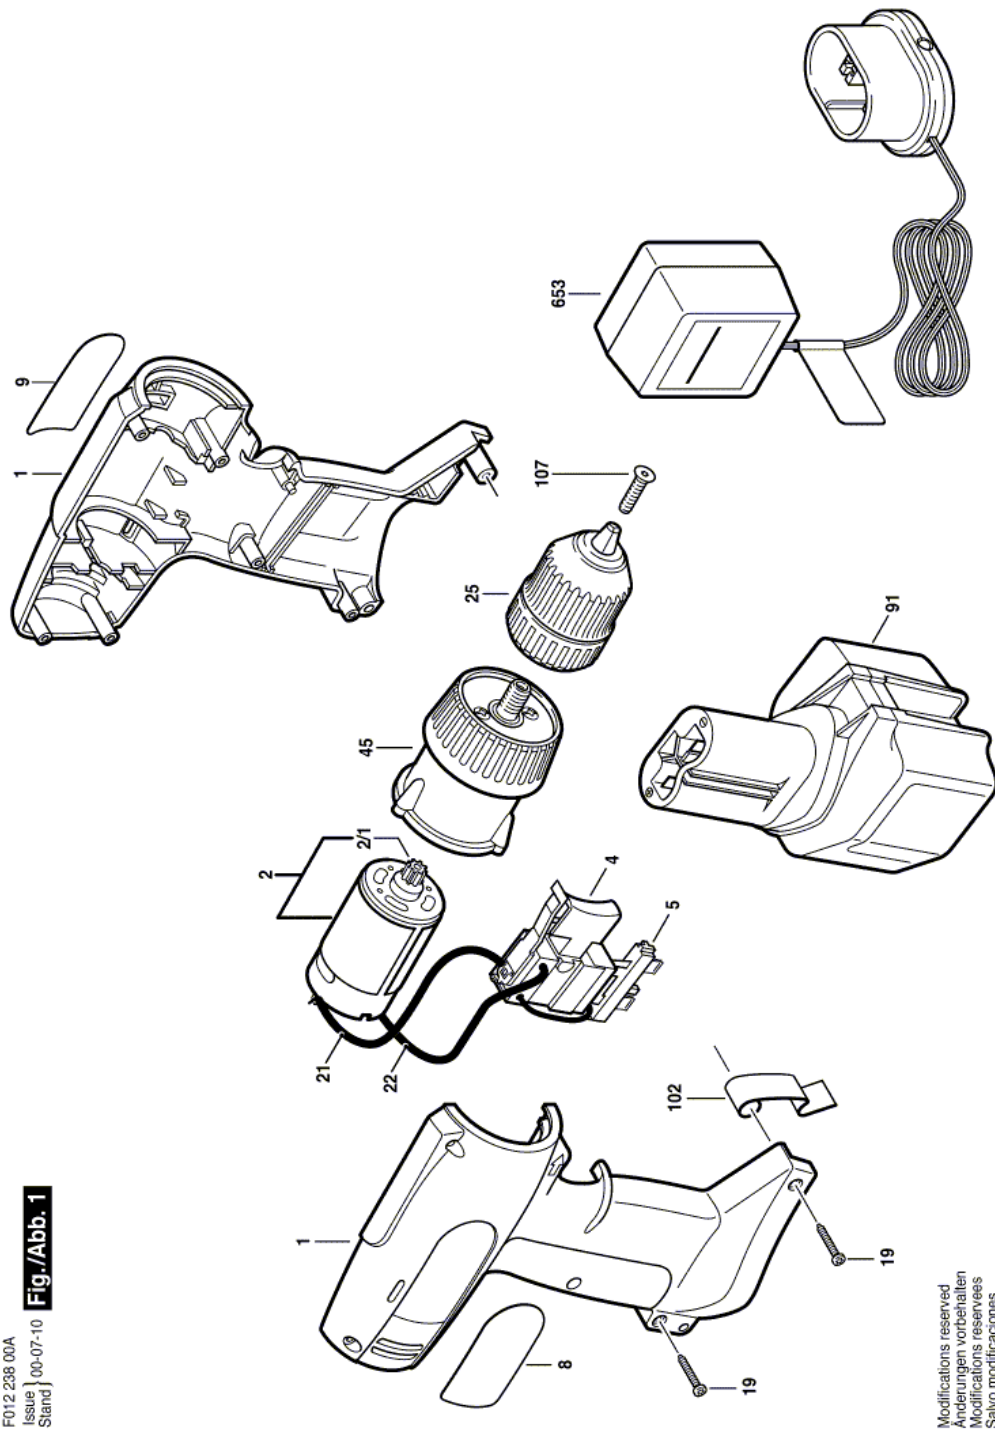

Cordless Screwdriver - F 012 248 00A - 2480

Item	Part Number	Description	Illustration	Price	Quantity	Price Group
1	2 610 967 121	Housing BLACK	1	-,-	1	20
2	2 610 967 132	DC motor 12V	1	-,-	1	27
2/1	2 610 967 133	Pinion	1	-,-	1	11
4	2 610 995 891	Toggle Switch	1	-,-	1	-
5	2 610 908 335	Battery Contact 12V	1	-,-	1	15
8	2 610 996 451	Nameplate	1	-,-	1	-
9	2 610 967 538	Label	1	-,-	1	-
19	2 610 909 719	Screw BLACK	1	-,-	7	11
21	2 610 967 129	Connecting Cable 105 MM BLACK	1	-,-	1	15
22	2 610 967 130	Connecting Cable 105 MM RED	1	-,-	1	15
25	2 610 908 303	Chuck 3/8"	1	-,-	1	32
45	2 610 967 124	Gear Housing	1	-,-	1	29
91	2 610 908 315	Accumulator Battery 12V/120V	1	-,-	1	-
102	2 610 351 018	Latch	1	-,-	1	13
107	2 609 110 721	Countersunk-Head Screw M5x20	1	-,-	1	11
653	2 610 909 723	Battery Charger USA 120/12V, 3h	1	-,-	1	-

Illustration - Type E

Information subject to change without further notice.