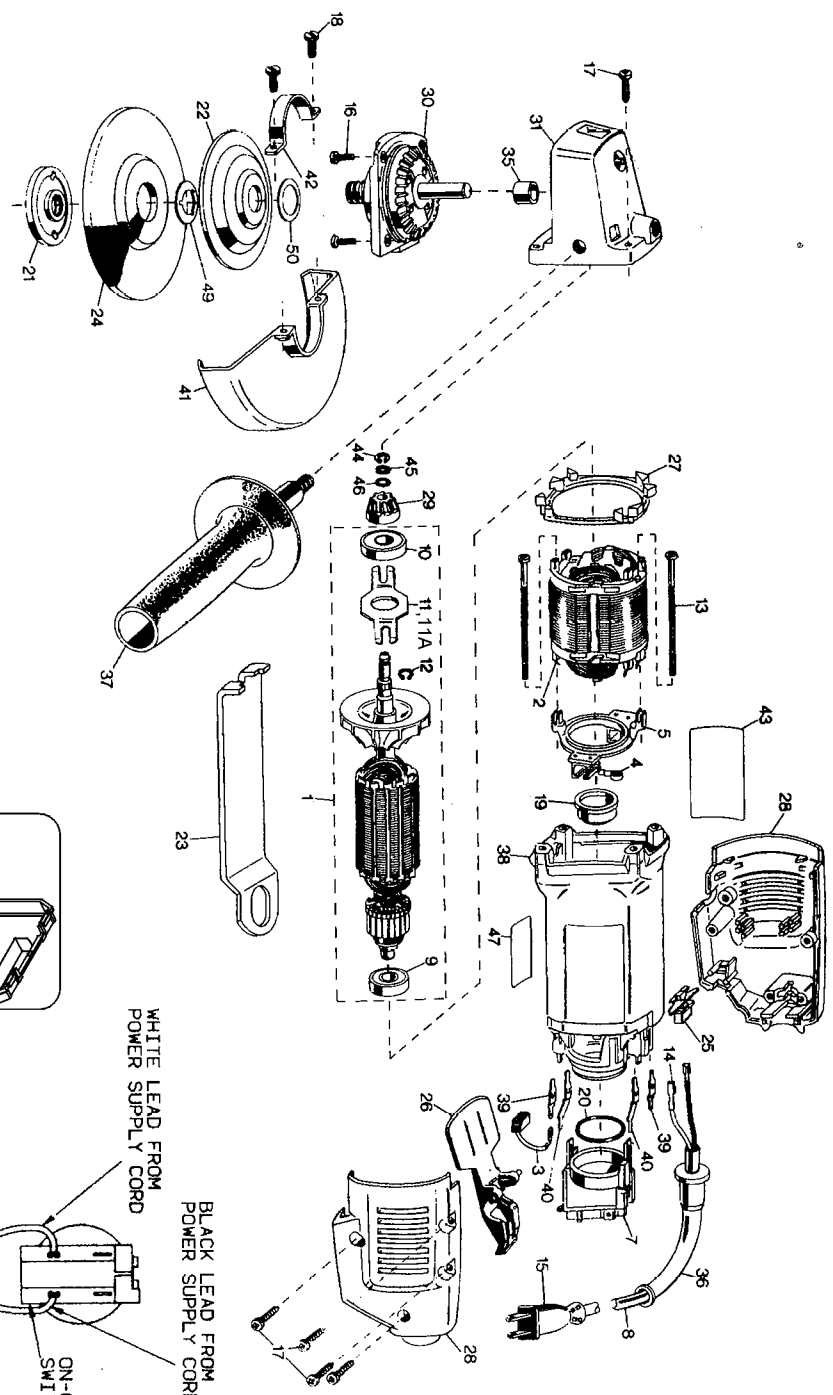

800

857
858

861

WIRING DIAGRAM

BLACK LEAD FROM
POWER SUPPLY CORD

WHITE LEAD FROM
POWER SUPPLY CORD

ON-OFF
SWITCH

Parts List for 2750 Type 100

Item Number	Part Number	Description	Qty Required
1	5140071-54	ARMATURE&FIELD	1
2	5140071-54	ARMATURE&FIELD	1
3	761819-00	BRUSH SET = 1	1
4	445860-00	SPRING,BRUSH	2
5	449899-05	RING,BRUSH	1
7	5140110-67	SWITCH KIT	1
8	330072-98	CORD/8FT/18-2SJ	1
9	330003-04	BEARING,BALL	1
10	330003-17	BEARING,BALL	1
11	445874-00	BRG. RETAINER	1
12	444793-00	RING, RETAINING	1
13	445880-00	SCREW	2
14	464228-00	TERMINAL	2
15	000000-00	No Longer Available	1
16	146929-00	SCREW,TRI-ROUND	4
17	330019-13	SCREW,M4X19	8
18	99284-08	SCREW	2
19	445217-02	SLEEVE	1
20	700248-00	O RING	1
21	149480-00	NUT,CLAMP	1
22	000000-00	No Longer Available	1
22	448156-01	FLANGE	1
23	149645-00	WRENCH,BOX	1
24	DW4523	4-1/2X1/4X5/8-11 DC WHL	1
24	DW4514	4-1/2X1/4 METL	1
25	447847-00	LOCK BUTTON	1
26	150428-00SV	PADDLE	1

Parts List for 2750 Type 100

Item Number	Part Number	Description	Qty Required
27	445876-00	BAFFLE, FAN	1
28	445879-17	END CAP ASSY	1
29	5140001-91	SPINDLE & GEAR	1
29	152487-01	PINION	1
30	5140001-91	SPINDLE & GEAR	1
30	152487-01	PINION	1
31	150323-00SV	CASE-GEAR	1
35	036826-00	SLEEVE BEARING	1
36	330005-01	PROTECTOR,CORD	1
37	149142-00	HANDLE,SIDE	1
38	445886-00SV	CASE-FIELD	1
39	445881-99	STRIP,CONTACT	2
40	445882-00	CONTACT STRIP	2
41	450733-00	GUARD	1
42	146954-00	CLAMP,GUARD	1
43	000000-00	No Longer Available	1
44	38751-00	RING	1
45	449559-00	WASHER	1
46	50050-00	RING	1
47	143758-00	LABEL, CAUTION	1
49	000000-00	No Longer Available	1
50	000000-00	No Longer Available	1
111	150057-00	RETAINER,BRG.	1
800	761995-01	GREASE, 6 OZ.	1
857	68254-02	NUT,DISC	1
858	51816-01	FLANGE	1
861	000000-00	No Longer Available	1