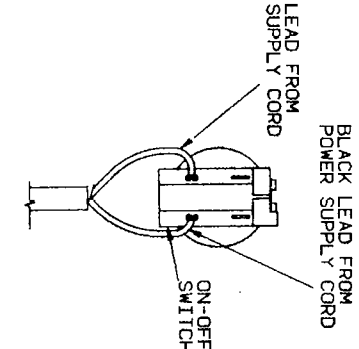

800

857
858

861

WIRING DIAGRAM

BLACK LEAD FROM
POWER SUPPLY CORD

WHITE LEAD FROM
POWER SUPPLY CORD

ON-OFF
SWITCH

Parts List for 2750 Type 100

Item Number	Part Number	Description	Qty Required
1	5140071-54	ARMATURE&FIELD	1
2	5140071-54	ARMATURE&FIELD	1
3	761819-00	BRUSH SET = 1	1
4	445860-00	SPRING,BRUSH	2
5	449899-05	RING,BRUSH	1
7	5140110-67	SWITCH KIT	1
8	330072-98	CORD/8FT/18-2SJ	1
9	330003-04	BEARING,BALL	1
10	330003-17	BEARING,BALL	1
11	445874-00	BRG. RETAINER	1
12	444793-00	RING, RETAINING	1
13	445880-00	SCREW	2
14	464228-00	TERMINAL	2
15	000000-00	No Longer Available	1
16	146929-00	SCREW,TRI-ROUND	4
17	330019-13	SCREW,M4X19	8
18	99284-08	SCREW	2
19	445217-02	SLEEVE	1
20	700248-00	O RING	1
21	149480-00	NUT,CLAMP	1
22	000000-00	No Longer Available	1
22	448156-01	FLANGE	1
23	149645-00	WRENCH,BOX	1
24	DW4523	4-1/2X1/4X5/8-11 DC WHL	1
24	DW4514	4-1/2X1/4 METL	1
25	447847-00	LOCK BUTTON	1
26	150428-00SV	PADDLE	1

Parts List for 2750 Type 100

Item Number	Part Number	Description	Qty Required
27	445876-00	BAFFLE, FAN	1
28	445879-17	END CAP ASSY	1
29	5140001-91	SPINDLE & GEAR	1
29	152487-01	PINION	1
30	5140001-91	SPINDLE & GEAR	1
30	152487-01	PINION	1
31	150323-00SV	CASE-GEAR	1
35	036826-00	SLEEVE BEARING	1
36	330005-01	PROTECTOR,CORD	1
37	149142-00	HANDLE,SIDE	1
38	445886-00SV	CASE-FIELD	1
39	445881-99	STRIP,CONTACT	2
40	445882-00	CONTACT STRIP	2
41	450733-00	GUARD	1
42	146954-00	CLAMP,GUARD	1
43	000000-00	No Longer Available	1
44	38751-00	RING	1
45	449559-00	WASHER	1
46	50050-00	RING	1
47	143758-00	LABEL, CAUTION	1
49	000000-00	No Longer Available	1
50	000000-00	No Longer Available	1
111	150057-00	RETAINER,BRG.	1
800	761995-01	GREASE, 6 OZ.	1
857	68254-02	NUT,DISC	1
858	51816-01	FLANGE	1
861	000000-00	No Longer Available	1