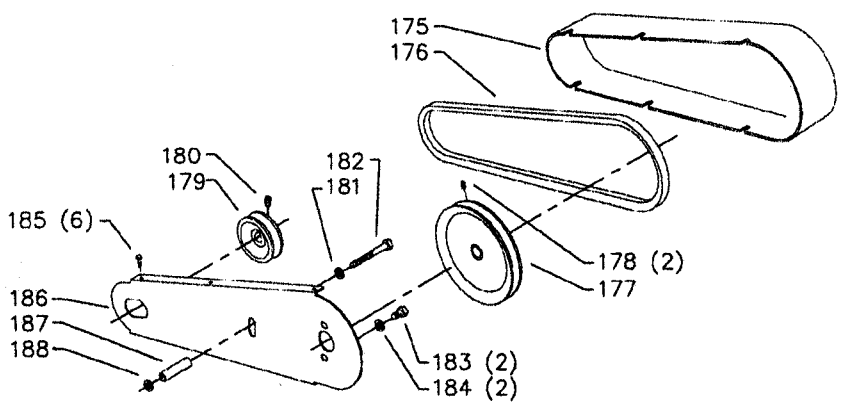

REF

Parts List for 28-245 Type 1

Item Number	Part Number	Description	Qty Required
1	000000-00	No Longer Available	1
1	1087794	RIVET	1
1	426027540004	NAMEPLATE	1
1	426023540049S	GUARD	1
2	406030600002	KNOB	1
3	426020710002	DOOR LOCK STUD	1
4	902012931513S	KEPS NUT	1
5	902010201227S	HEX JAM NUT	1
6	426034000008	UPPER WHEEL ASSY	1
7	426020940003S	TIRE	1
8	920040107273	BEARING	2
9	426020790001	SPRING CLIP	2
10	426021040006S	SPACER	1
11	901020121910	RD HD SCREW	1
12	904010101615	STEEL WASHER	1
13	426020540017	BLADE GUARD	1
14	901027631527	CAP SCREW	1
15	904010101615	STEEL WASHER	1
16	426023890004	UPPER FRAME ASSY	1
17	426021110006	STUD	1
18	426023540048	GUARD	1
19	902011331529S	1/4-20 FLANGED NUT	3
20	901027631527	CAP SCREW	2
21	904010101620S	WASHER	1
22	426021110001	HEX STUD	1
23	426021220003	DOOR CATCH	1
24	901020512860	SCREW	1

Parts List for 28-245 Type 1

Item Number	Part Number	Description	Qty Required
25	904010322477	SPECIAL WASHER	1
26	426021060004	UPPER WHEEL SHAFT	1
27	426020590001	HINGE	1
28	905155	KNOB	1
29	000000-00	No Longer Available	1
29	426020140003	SLIDING BRACKET	1
30	905041413146	STEEL PIN	1
31	902040101403	WING NUT	1
32	901042614005	SCREW	1
33	928010413386	COIL SPRING	1
34	904070105572	FIBRE WASHER	1
35	902020501317	SPEC NUT	1
36	426023270003	GUIDE LOCK KNOB	1
37	901010609062	BOLT	1
38	904010101611	STEEL WASHER	1
39	904020201707	LOCK WASHER	1
40	902011001027	HEX NUT	1
41	000000-00	No Longer Available	1
42	438010040082	5/8 DIA CLAMP	1
43	901030103318S	SCREW	1
44	905040714460	DOWEL PIN	4
45	902070307171S	SPEC NUT	1
46	904010314982	WASHER	1
47	920040205348	BEARING	1
48	928070107353	BEARING LOAD SPRING	1
49	426021220004	SPRING CLIP	1
50	491957-00	LOCK WASHER	1