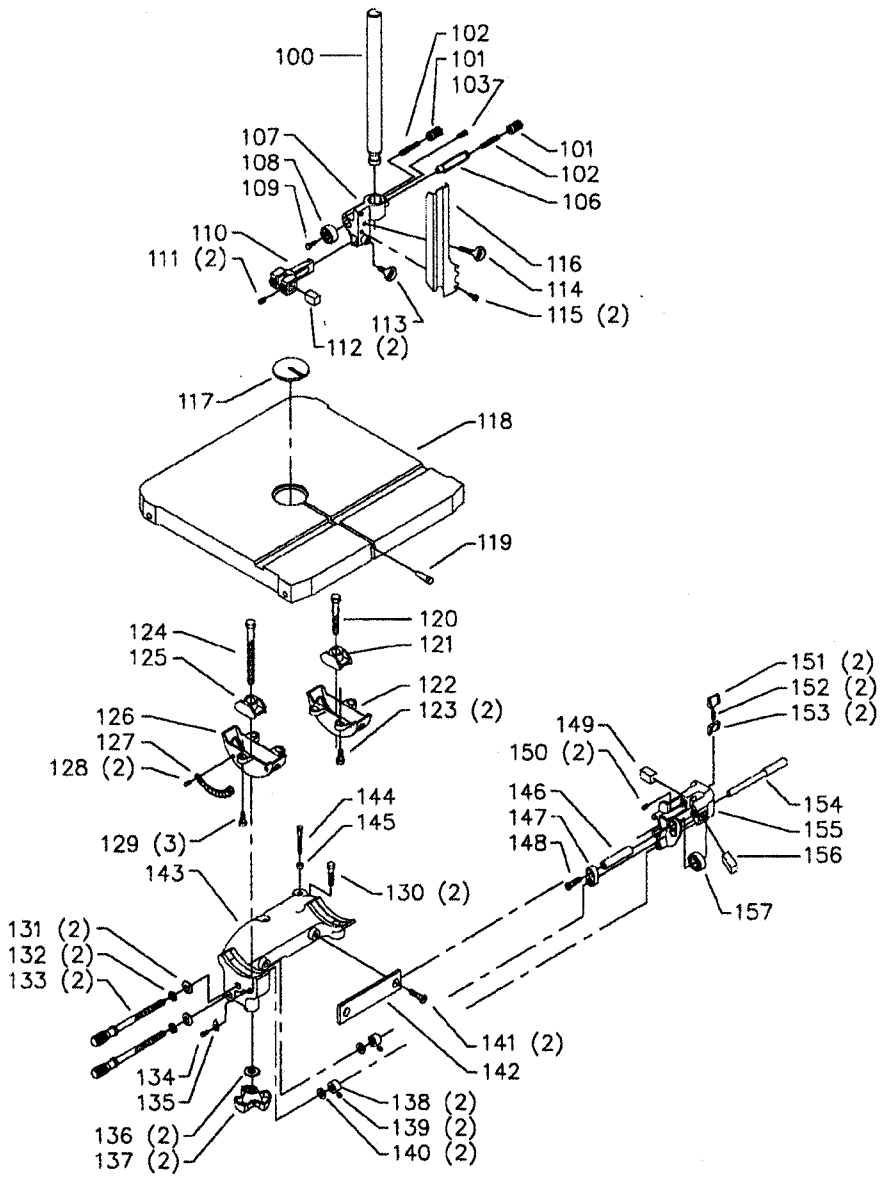

REF

Parts List for 28-245 Type 1

Item Number	Part Number	Description	Qty Required
1	000000-00	No Longer Available	1
1	1087794	RIVET	1
1	426027540004	NAMEPLATE	1
1	426023540049S	GUARD	1
2	406030600002	KNOB	1
3	426020710002	DOOR LOCK STUD	1
4	902012931513S	KEPS NUT	1
5	902010201227S	HEX JAM NUT	1
6	426034000008	UPPER WHEEL ASSY	1
7	426020940003S	TIRE	1
8	920040107273	BEARING	2
9	426020790001	SPRING CLIP	2
10	426021040006S	SPACER	1
11	901020121910	RD HD SCREW	1
12	904010101615	STEEL WASHER	1
13	426020540017	BLADE GUARD	1
14	901027631527	CAP SCREW	1
15	904010101615	STEEL WASHER	1
16	426023890004	UPPER FRAME ASSY	1
17	426021110006	STUD	1
18	426023540048	GUARD	1
19	902011331529S	1/4-20 FLANGED NUT	3
20	901027631527	CAP SCREW	2
21	904010101620S	WASHER	1
22	426021110001	HEX STUD	1
23	426021220003	DOOR CATCH	1
24	901020512860	SCREW	1

Parts List for 28-245 Type 1

Item Number	Part Number	Description	Qty Required
25	904010322477	SPECIAL WASHER	1
26	426021060004	UPPER WHEEL SHAFT	1
27	426020590001	HINGE	1
28	905155	KNOB	1
29	000000-00	No Longer Available	1
29	426020140003	SLIDING BRACKET	1
30	905041413146	STEEL PIN	1
31	902040101403	WING NUT	1
32	901042614005	SCREW	1
33	928010413386	COIL SPRING	1
34	904070105572	FIBRE WASHER	1
35	902020501317	SPEC NUT	1
36	426023270003	GUIDE LOCK KNOB	1
37	901010609062	BOLT	1
38	904010101611	STEEL WASHER	1
39	904020201707	LOCK WASHER	1
40	902011001027	HEX NUT	1
41	000000-00	No Longer Available	1
42	438010040082	5/8 DIA CLAMP	1
43	901030103318S	SCREW	1
44	905040714460	DOWEL PIN	4
45	902070307171S	SPEC NUT	1
46	904010314982	WASHER	1
47	920040205348	BEARING	1
48	928070107353	BEARING LOAD SPRING	1
49	426021220004	SPRING CLIP	1
50	491957-00	LOCK WASHER	1