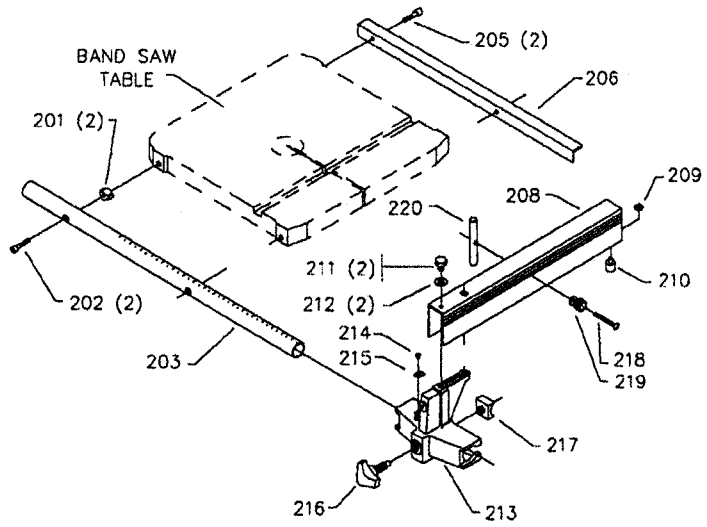

**28-855
RIP FENCE**

**50-274
MOBILE BASE**

Parts List for 28-255 Type 1

Item Number	Part Number	Description	Qty Required
1	000000-00	No Longer Available	1
1	1087794	RIVET	4
1	000000-00	No Longer Available	1
2	406030600002	KNOB	1
3	426020710002	DOOR LOCK STUD	1
4	902012931513S	KEPS NUT	1
5	902010201227S	HEX JAM NUT	1
6	426034000008	UPPER WHEEL ASSY	1
7	426020940003S	TIRE	1
8	920040107273	BEARING	2
10	426021040006S	SPACER	1
11	901020121910	RD HD SCREW	1
12	904010101615	STEEL WASHER	1
13	426020540017	BLADE GUARD	1
14	901027631527	CAP SCREW	1
15	904010101615	STEEL WASHER	1
16	426023890004	UPPER FRAME ASSY	1
17	426021110006	STUD	1
18	000000-00	No Longer Available	1
19	902011331529S	1/4-20 FLANGED NUT	3
20	901027631527	CAP SCREW	2
21	904010101620S	WASHER	1
22	426021110001	HEX STUD	1
23	426021220003	DOOR CATCH	1
24	901020512860	SCREW	1
25	904010322477	SPECIAL WASHER	1
26	426021060004	UPPER WHEEL SHAFT	1

Parts List for 28-255 Type 1

Item Number	Part Number	Description	Qty Required
27	426020590001	HINGE	1
28	905155	KNOB	1
29	000000-00	No Longer Available	1
29	426020140003	SLIDING BRACKET	1
30	905041413146	STEEL PIN	1
31	902040101403	WING NUT	1
32	901042614005	SCREW	1
33	928010413386	COIL SPRING	1
34	904070105572	FIBRE WASHER	1
35	902020501317	SPEC NUT	1
36	426023270003	GUIDE LOCK KNOB	1
37	901010609062	BOLT	1
38	904010101611	STEEL WASHER	1
39	904020201707	LOCK WASHER	1
40	902011001027	HEX NUT	1
41	000000-00	No Longer Available	1
42	438010040082	5/8 DIA CLAMP	1
43	901030103318S	SCREW	1
44	905040714460	DOWEL PIN	4
45	902070307171S	SPEC NUT	1
47	920040205348	BEARING	1
48	928070107353	BEARING LOAD SPRING	1
49	426021220004	SPRING CLIP	1
51	901030408015S	CAP SCREW	1
53	426020260003	DUST SPOUT	1
54	901030631340	SHOULDER SCREW	1
58	426021110001	HEX STUD	1