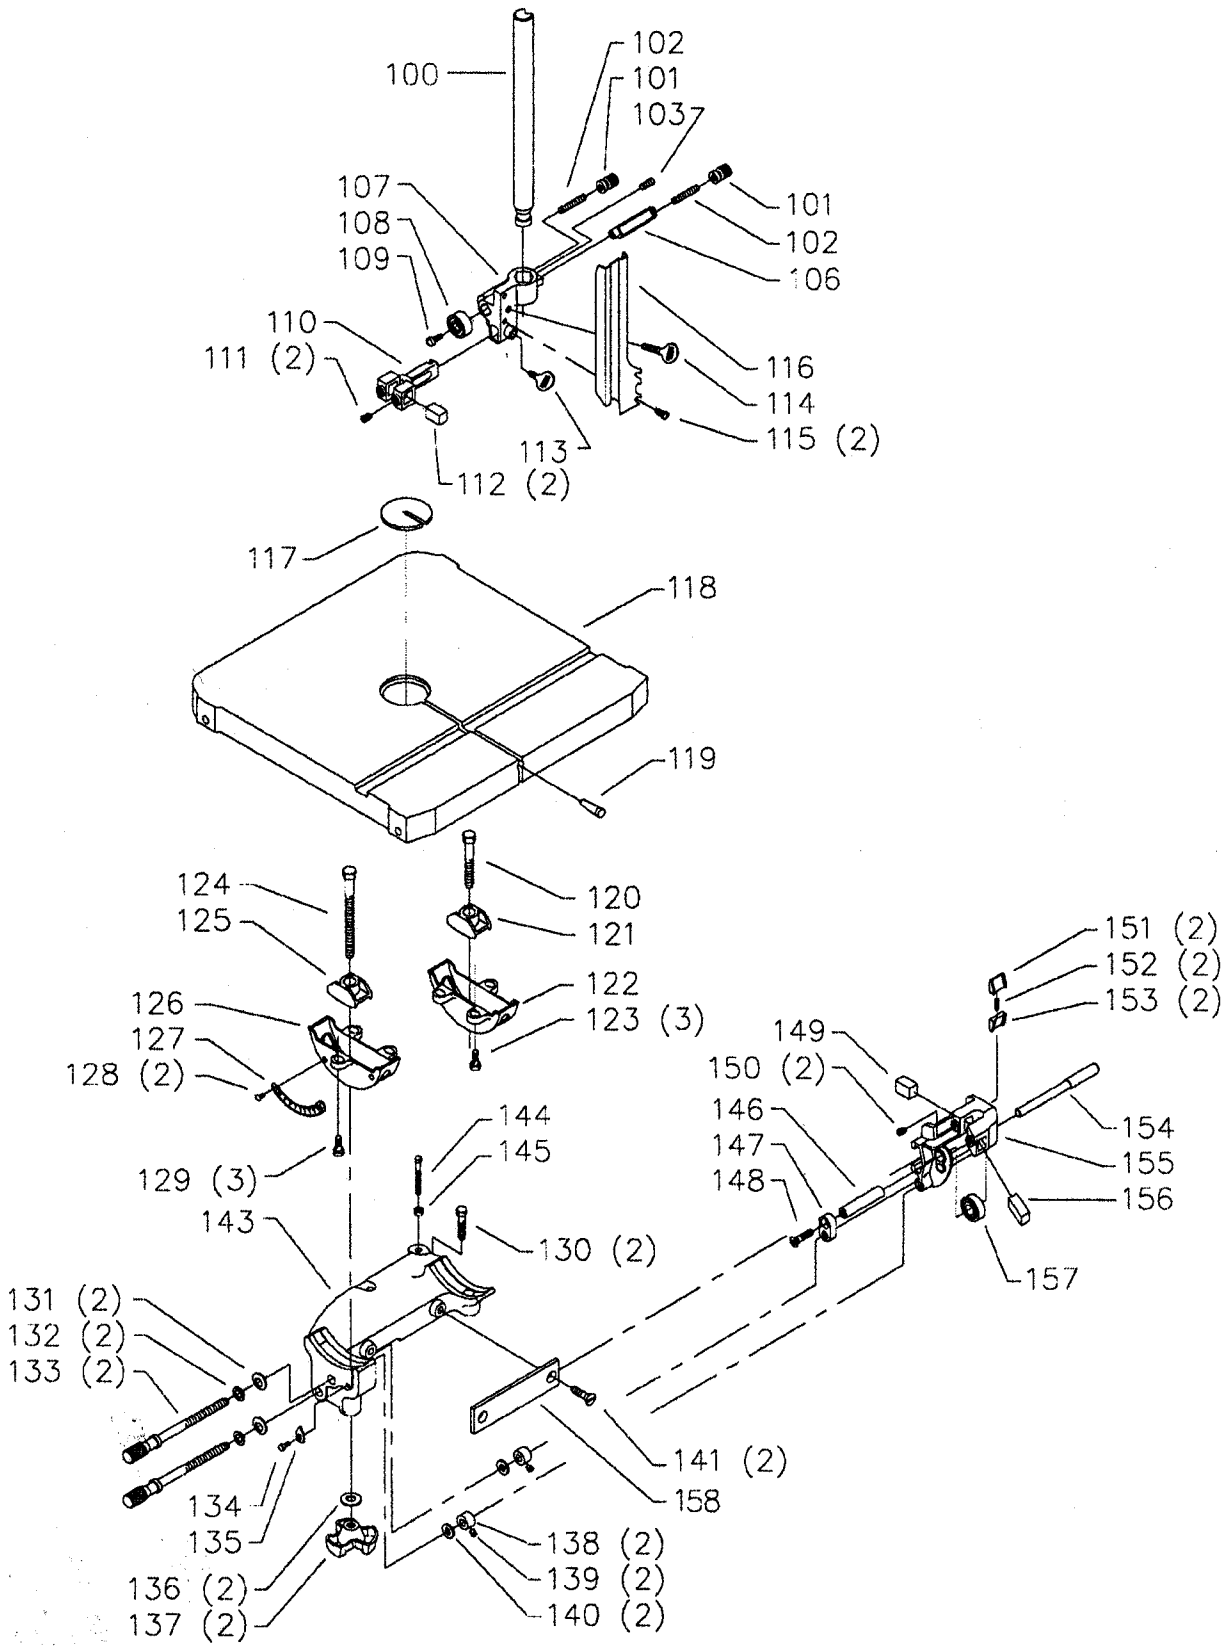

**28-855
RIP FENCE**

**50-274
MOBILE BASE**

Parts List for 28-255 Type 1

Item Number	Part Number	Description	Qty Required
1	000000-00	No Longer Available	1
1	1087794	RIVET	4
1	000000-00	No Longer Available	1
2	406030600002	KNOB	1
3	426020710002	DOOR LOCK STUD	1
4	902012931513S	KEPS NUT	1
5	902010201227S	HEX JAM NUT	1
6	426034000008	UPPER WHEEL ASSY	1
7	426020940003S	TIRE	1
8	920040107273	BEARING	2
10	426021040006S	SPACER	1
11	901020121910	RD HD SCREW	1
12	904010101615	STEEL WASHER	1
13	426020540017	BLADE GUARD	1
14	901027631527	CAP SCREW	1
15	904010101615	STEEL WASHER	1
16	426023890004	UPPER FRAME ASSY	1
17	426021110006	STUD	1
18	000000-00	No Longer Available	1
19	902011331529S	1/4-20 FLANGED NUT	3
20	901027631527	CAP SCREW	2
21	904010101620S	WASHER	1
22	426021110001	HEX STUD	1
23	426021220003	DOOR CATCH	1
24	901020512860	SCREW	1
25	904010322477	SPECIAL WASHER	1
26	426021060004	UPPER WHEEL SHAFT	1

Parts List for 28-255 Type 1

Item Number	Part Number	Description	Qty Required
27	426020590001	HINGE	1
28	905155	KNOB	1
29	000000-00	No Longer Available	1
29	426020140003	SLIDING BRACKET	1
30	905041413146	STEEL PIN	1
31	902040101403	WING NUT	1
32	901042614005	SCREW	1
33	928010413386	COIL SPRING	1
34	904070105572	FIBRE WASHER	1
35	902020501317	SPEC NUT	1
36	426023270003	GUIDE LOCK KNOB	1
37	901010609062	BOLT	1
38	904010101611	STEEL WASHER	1
39	904020201707	LOCK WASHER	1
40	902011001027	HEX NUT	1
41	000000-00	No Longer Available	1
42	438010040082	5/8 DIA CLAMP	1
43	901030103318S	SCREW	1
44	905040714460	DOWEL PIN	4
45	902070307171S	SPEC NUT	1
47	920040205348	BEARING	1
48	928070107353	BEARING LOAD SPRING	1
49	426021220004	SPRING CLIP	1
51	901030408015S	CAP SCREW	1
53	426020260003	DUST SPOUT	1
54	901030631340	SHOULDER SCREW	1
58	426021110001	HEX STUD	1