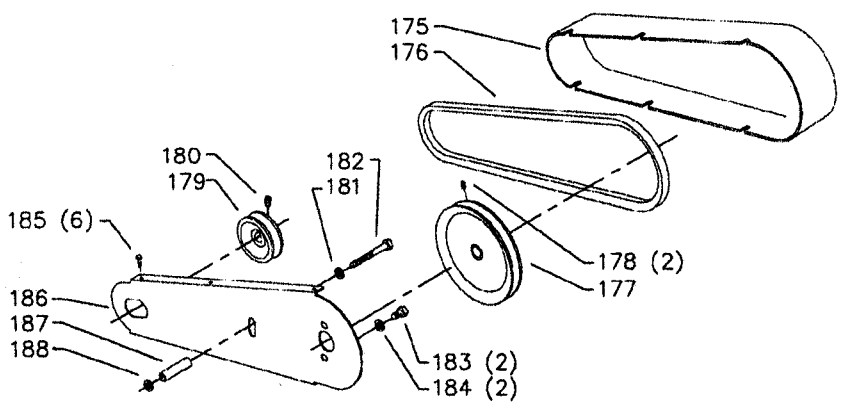

REF

Parts List for 28-275 Type 1

Item Number	Part Number	Description	Qty Required
1	000000-00	No Longer Available	1
1	1087794	RIVET	1
1	426027540004	NAMEPLATE	1
1	426023540049S	GUARD	1
2	406030600002	KNOB	1
3	426020710002	DOOR LOCK STUD	1
4	902012931513S	KEPS NUT	1
5	902010201227S	HEX JAM NUT	1
6	426034000008	UPPER WHEEL ASSY	1
7	426020940003S	TIRE	1
8	920040107273	BEARING	2
9	426020790001	SPRING CLIP	2
10	426021040006S	SPACER	1
11	901020121910	RD HD SCREW	1
12	904010101615	STEEL WASHER	1
13	426020540017	BLADE GUARD	1
14	901027631527	CAP SCREW	1
15	904010101615	STEEL WASHER	1
16	426023890004	UPPER FRAME ASSY	1
17	426021110006	STUD	1
18	426023540048	GUARD	1
19	902011331529S	1/4-20 FLANGED NUT	3
20	901027631527	CAP SCREW	2
21	904010101620S	WASHER	1
22	426021110001	HEX STUD	1
23	426021220003	DOOR CATCH	1
24	901020512860	SCREW	1

Parts List for 28-275 Type 1

Item Number	Part Number	Description	Qty Required
25	904010322477	SPECIAL WASHER	1
26	426021060004	UPPER WHEEL SHAFT	1
27	426020590001	HINGE	1
28	905155	KNOB	1
29	000000-00	No Longer Available	1
29	426020140003	SLIDING BRACKET	1
30	905041413146	STEEL PIN	1
31	902040101403	WING NUT	1
32	901042614005	SCREW	1
33	928010413386	COIL SPRING	1
34	904070105572	FIBRE WASHER	1
35	902020501317	SPEC NUT	1
36	426023270003	GUIDE LOCK KNOB	1
37	901010609062	BOLT	1
38	904010101611	STEEL WASHER	1
39	904020201707	LOCK WASHER	1
40	902011001027	HEX NUT	1
41	000000-00	No Longer Available	1
42	438010040082	5/8 DIA CLAMP	1
43	901030103318S	SCREW	1
44	905040714460	DOWEL PIN	4
45	902070307171S	SPEC NUT	1
46	904010314982	WASHER	1
47	920040205348	BEARING	1
48	928070107353	BEARING LOAD SPRING	1
49	426021220004	SPRING CLIP	2
50	491957-00	LOCK WASHER	1