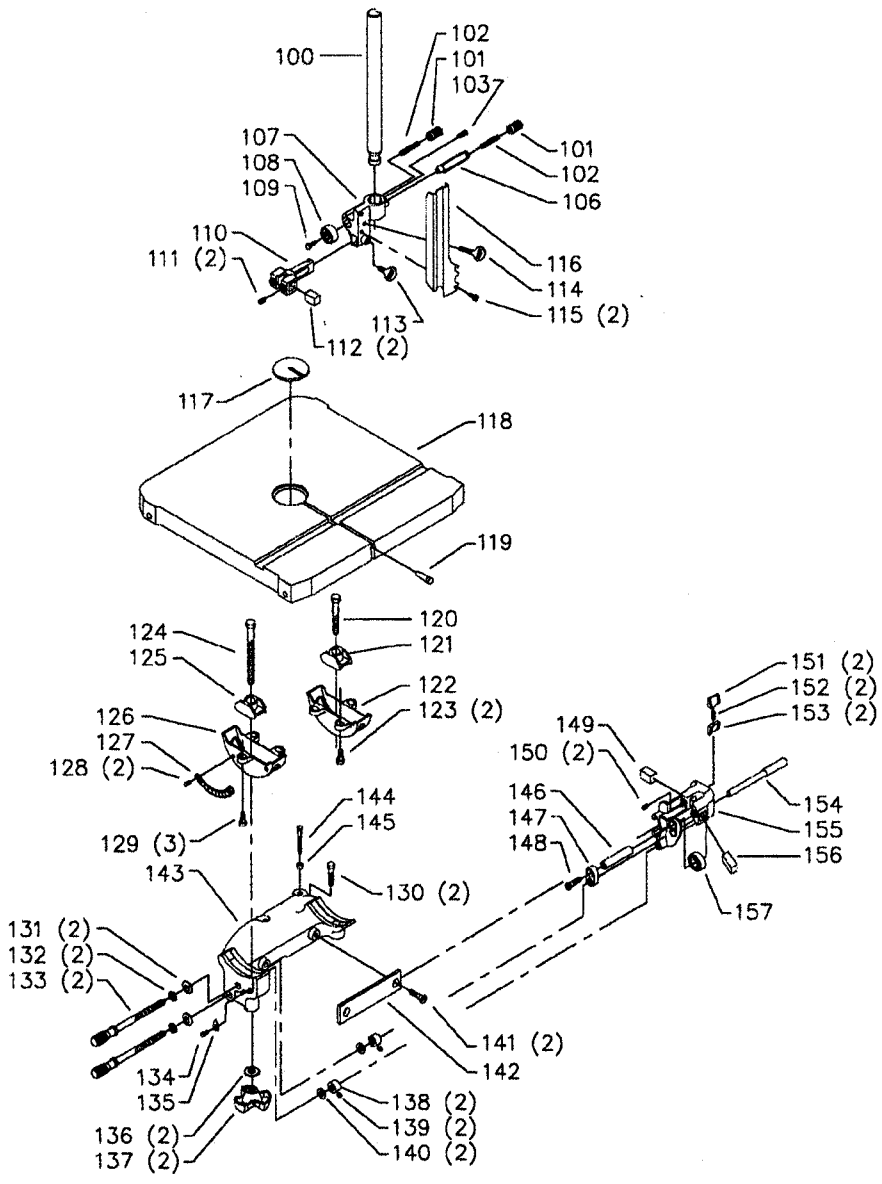

REF

Parts List for 28-275 Type 1

Item Number	Part Number	Description	Qty Required
1	000000-00	No Longer Available	1
1	1087794	RIVET	1
1	426027540004	NAMEPLATE	1
1	426023540049S	GUARD	1
2	406030600002	KNOB	1
3	426020710002	DOOR LOCK STUD	1
4	902012931513S	KEPS NUT	1
5	902010201227S	HEX JAM NUT	1
6	426034000008	UPPER WHEEL ASSY	1
7	426020940003S	TIRE	1
8	920040107273	BEARING	2
9	426020790001	SPRING CLIP	2
10	426021040006S	SPACER	1
11	901020121910	RD HD SCREW	1
12	904010101615	STEEL WASHER	1
13	426020540017	BLADE GUARD	1
14	901027631527	CAP SCREW	1
15	904010101615	STEEL WASHER	1
16	426023890004	UPPER FRAME ASSY	1
17	426021110006	STUD	1
18	426023540048	GUARD	1
19	902011331529S	1/4-20 FLANGED NUT	3
20	901027631527	CAP SCREW	2
21	904010101620S	WASHER	1
22	426021110001	HEX STUD	1
23	426021220003	DOOR CATCH	1
24	901020512860	SCREW	1

Parts List for 28-275 Type 1

Item Number	Part Number	Description	Qty Required
25	904010322477	SPECIAL WASHER	1
26	426021060004	UPPER WHEEL SHAFT	1
27	426020590001	HINGE	1
28	905155	KNOB	1
29	000000-00	No Longer Available	1
29	426020140003	SLIDING BRACKET	1
30	905041413146	STEEL PIN	1
31	902040101403	WING NUT	1
32	901042614005	SCREW	1
33	928010413386	COIL SPRING	1
34	904070105572	FIBRE WASHER	1
35	902020501317	SPEC NUT	1
36	426023270003	GUIDE LOCK KNOB	1
37	901010609062	BOLT	1
38	904010101611	STEEL WASHER	1
39	904020201707	LOCK WASHER	1
40	902011001027	HEX NUT	1
41	000000-00	No Longer Available	1
42	438010040082	5/8 DIA CLAMP	1
43	901030103318S	SCREW	1
44	905040714460	DOWEL PIN	4
45	902070307171S	SPEC NUT	1
46	904010314982	WASHER	1
47	920040205348	BEARING	1
48	928070107353	BEARING LOAD SPRING	1
49	426021220004	SPRING CLIP	2
50	491957-00	LOCK WASHER	1