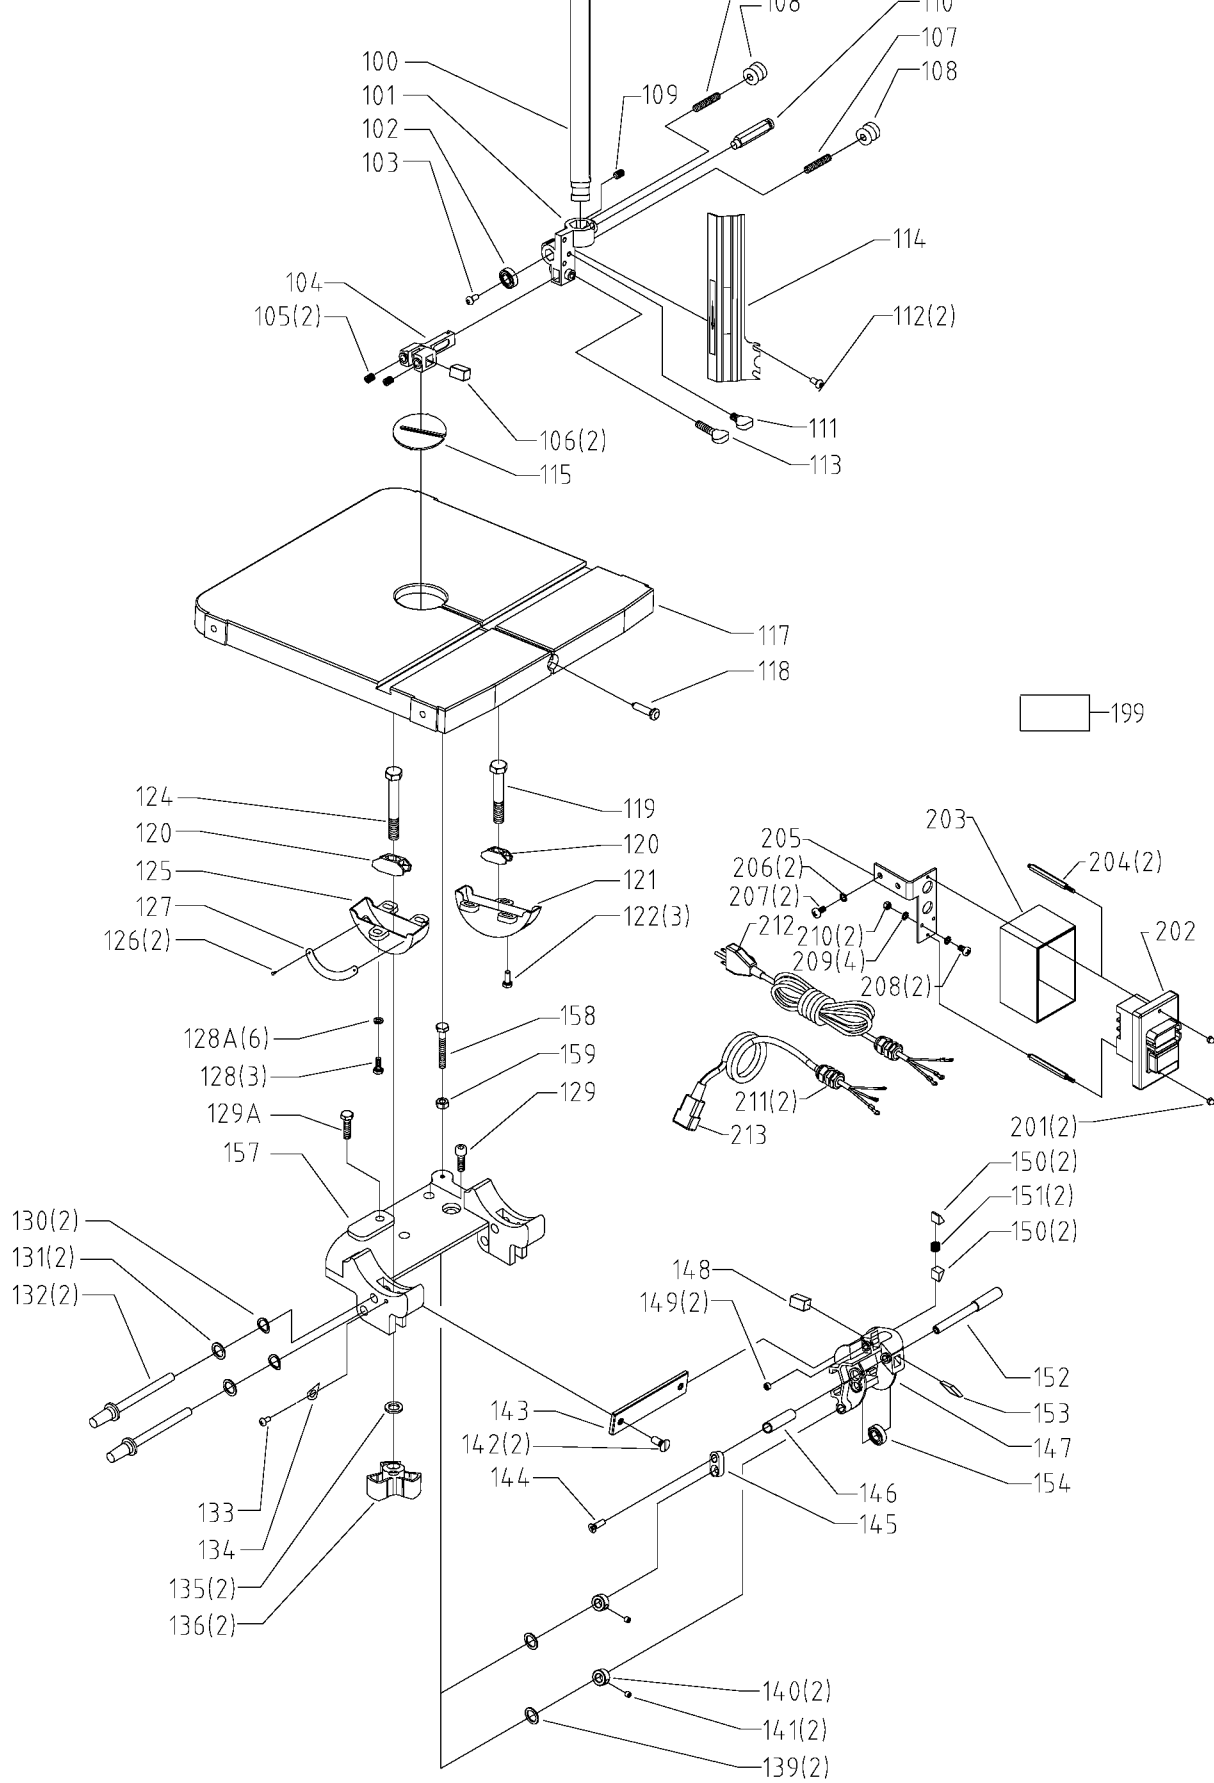

## Parts List for 28-276 Type 1

Item Number	Part Number	Description	Qty Required
1	905139	KNOB	1
2	905140	NUT	1
3	905141	STUD	1
4	905142	GUARD	1
5	1348294	HEX NUT	1
6	1348917	M12 FLAT WASHER	1
7	907238	WHEEL	1
8	920040107272	BEARING	2
9	907019	SPRING CLIP	2
10	905144	SPACER	1
11	426020940003S	TIRE	1
11	905146	WASHER	1
12	1246036	CAP SCREW	1
13	1243502	WASHER	2
14	905147	FRAME	1
14	1234908	INSULATOR	1
14	000000-00	No Longer Available	1
14	905162	LIFT SHOE	1
14	905161	TENSION CRANK	1
14	1346071	EXT RET RING	1
14	905163	HANDLE	1
14	907360	ROLL PIN	1
15	905149	STUD	1
16	488822-00	FLAT WASHER	1
17	905150	SCREW	1
18	905150	SCREW	2
19	905151	GUARD	1

## Parts List for 28-276 Type 1

Item Number	Part Number	Description	Qty Required
19	330045-22	SCREW	3
20	1345893	NUT	1
21	905152	SHAFT	1
22	905153	HINGE	1
23	905154	PIN	1
24	905155	KNOB	1
25	905156	SLIDING BRACKET	1
26	1344333	WING NUT	1
27	905157	THUMB SCREW	1
28	905158	SPRING	1
29	904070115711	FIBER WASHER	2
30	905160	NUT	1
31	905164	KNOB	1
32	905165	GUARD	1
33	1347527	SCREW	1
34	1310210	LOCKWASHER	1
35	905166	DOOR CATCH	1
36	905167	HEX STUD	1
37	1340637	WASHER	1
40	1243321	SCREW	3
43	905168	GUARD	1
44	905139	KNOB	1
45	905140	NUT	1
46	905141	STUD	1
47	1343859	NUT	1
48	905169	LOWER WHEEL	1
49	426020940003S	TIRE	1

## Parts List for 28-276 Type 1

Item Number	Part Number	Description	Qty Required
77	A16208	WARNING LABEL	1
78	911315	PLUG	1
79	911316	BALL	1
80	1246133	SET SCREW	1
81	642226-00	HARDWARE PACKAGE	1
100	905186	GUIDE POST	1
101	905188	BRACKET	1
102	920080205352S	BEARING	1
103	1345859	SCREW	1
104	905189	BRACKET	1
105	1340565	SCREW	2
106	905190	GUIDE BLOCK	2
107	905191	SCREW	2
108	905192	SERRATED NUT	2
109	1330200	SCREW	1
110	905193	SHAFT	1
111	905194	THUMB SCREW	1
112	1345859	SCREW	2
113	905195	THUMB SCREW	1
114	905196	BLADE GUARD	1
115	426020630001S	INSERT-24SS ONLY	1
117	907240	TABLE	1
118	905199	PIN	1
119	1246199	SCREW	1
120	905200	CLAMP SHOE	2
121	426023950005	TRUNNION ASSY	1
122	1246014	CAP SCREW	3