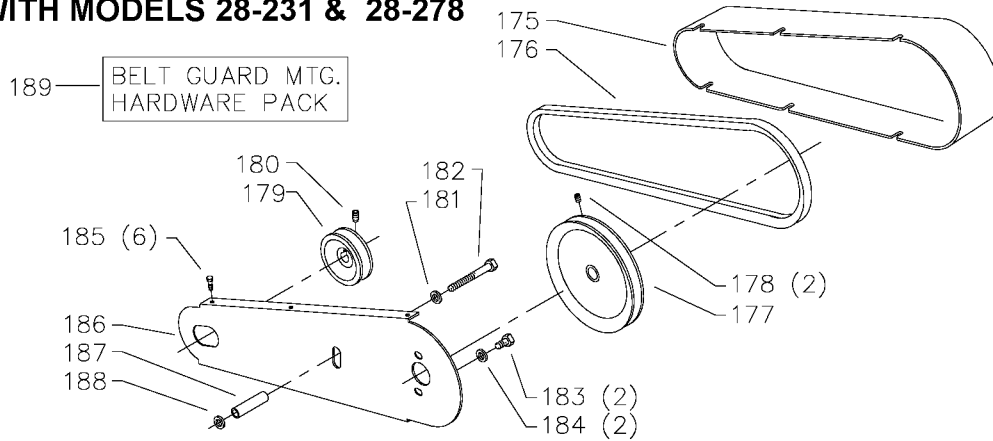

- 242 — MOTOR MOUNTING HARDWARE PACK
- BAND SAW MOUNTING HARDWARE PACK — 243
- 244 — STAND ASSEMBLY HARDWARE PACK

USE WITH MODELS 28-231 & 28-278

Parts List for 28-278 Type 1

Item Number	Part Number	Description	Qty Required
1	426023540049S	GUARD	1
2	406030600002	KNOB	1
3	426020710002	DOOR LOCK STUD	1
4	902012931513S	KEPS NUT	1
5	902010201227S	HEX JAM NUT	1
6	426034000008	UPPER WHEEL ASSY	1
7	426020940003S	TIRE	1
8	920040107273	BEARING	2
10	426021040006S	SPACER	1
11	901020121910	RD HD SCREW	1
12	904010101615	STEEL WASHER	1
13	426020540017	BLADE GUARD	1
14	901027631527	CAP SCREW	1
15	904010101615	STEEL WASHER	1
16	426023890004	UPPER FRAME ASSY	1
17	426021110006	STUD	1
18	426023540048	GUARD	1
19	902011331529S	1/4-20 FLANGED NUT	3
20	901027631527	CAP SCREW	2
21	904010101620S	WASHER	1
22	426021110001	HEX STUD	1
23	426021220003	DOOR CATCH	1
24	901020512860	SCREW	1
25	904010322477	SPECIAL WASHER	1
26	426021060004	UPPER WHEEL SHAFT	1
27	426020590001	HINGE	1
28	905155	KNOB	1

Parts List for 28-278 Type 1

Item Number	Part Number	Description	Qty Required
28	000000-00	No Longer Available	1
29	000000-00	No Longer Available	1
29	426020140003	SLIDING BRACKET	1
30	905041413146	STEEL PIN	1
31	902040101403	WING NUT	1
32	901042614005	SCREW	1
33	928010413386	COIL SPRING	1
33	928016031902	SPRING	1
34	904070105572	FIBRE WASHER	1
34	904010331451	WASHER	1
35	000000-00	No Longer Available	1
35	902020501317	SPEC NUT	1
36	426023270003	GUIDE LOCK KNOB	1
37	901010609062	BOLT	1
38	904010101611	STEEL WASHER	1
39	904020201707	LOCK WASHER	1
40	902011001027	HEX NUT	1
41	000000-00	No Longer Available	1
42	438010040082	5/8 DIA CLAMP	1
43	901030103318S	SCREW	1
44	905040714460	DOWEL PIN	2
45	902070307171S	SPEC NUT	1
46	904010314982	WASHER	1
47	920040205348	BEARING	1
48	928070107353	BEARING LOAD SPRING	1
49	426021220004	SPRING CLIP	1
50	491957-00	LOCK WASHER	1