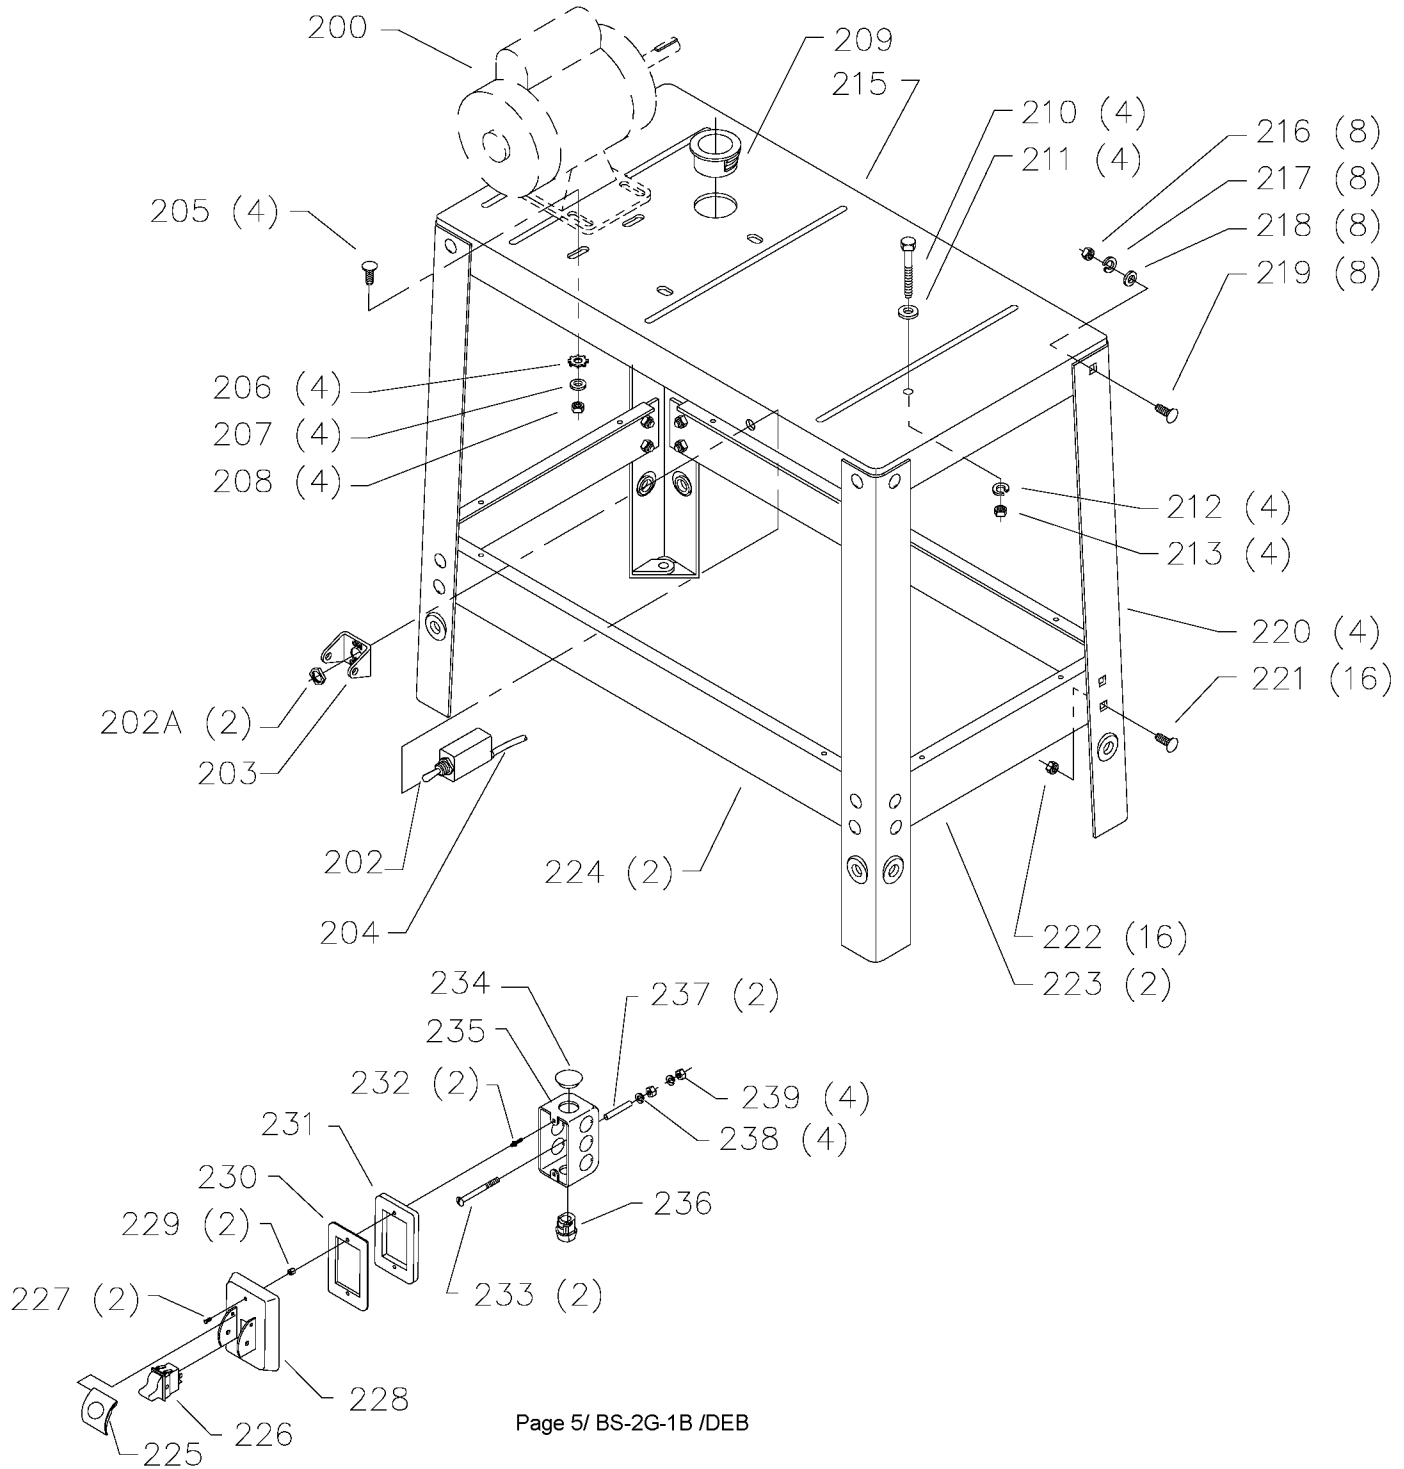

- 242 — MOTOR MOUNTING HARDWARE PACK
- BAND SAW MOUNTING HARDWARE PACK — 243
- 244 — STAND ASSEMBLY HARDWARE PACK

USE WITH MODELS 28-231 & 28-278

Parts List for 28-278 Type 1

Item Number	Part Number	Description	Qty Required
1	426023540049S	GUARD	1
2	406030600002	KNOB	1
3	426020710002	DOOR LOCK STUD	1
4	902012931513S	KEPS NUT	1
5	902010201227S	HEX JAM NUT	1
6	426034000008	UPPER WHEEL ASSY	1
7	426020940003S	TIRE	1
8	920040107273	BEARING	2
10	426021040006S	SPACER	1
11	901020121910	RD HD SCREW	1
12	904010101615	STEEL WASHER	1
13	426020540017	BLADE GUARD	1
14	901027631527	CAP SCREW	1
15	904010101615	STEEL WASHER	1
16	426023890004	UPPER FRAME ASSY	1
17	426021110006	STUD	1
18	426023540048	GUARD	1
19	902011331529S	1/4-20 FLANGED NUT	3
20	901027631527	CAP SCREW	2
21	904010101620S	WASHER	1
22	426021110001	HEX STUD	1
23	426021220003	DOOR CATCH	1
24	901020512860	SCREW	1
25	904010322477	SPECIAL WASHER	1
26	426021060004	UPPER WHEEL SHAFT	1
27	426020590001	HINGE	1
28	905155	KNOB	1

Parts List for 28-278 Type 1

Item Number	Part Number	Description	Qty Required
28	000000-00	No Longer Available	1
29	000000-00	No Longer Available	1
29	426020140003	SLIDING BRACKET	1
30	905041413146	STEEL PIN	1
31	902040101403	WING NUT	1
32	901042614005	SCREW	1
33	928010413386	COIL SPRING	1
33	928016031902	SPRING	1
34	904070105572	FIBRE WASHER	1
34	904010331451	WASHER	1
35	000000-00	No Longer Available	1
35	902020501317	SPEC NUT	1
36	426023270003	GUIDE LOCK KNOB	1
37	901010609062	BOLT	1
38	904010101611	STEEL WASHER	1
39	904020201707	LOCK WASHER	1
40	902011001027	HEX NUT	1
41	000000-00	No Longer Available	1
42	438010040082	5/8 DIA CLAMP	1
43	901030103318S	SCREW	1
44	905040714460	DOWEL PIN	2
45	902070307171S	SPEC NUT	1
46	904010314982	WASHER	1
47	920040205348	BEARING	1
48	928070107353	BEARING LOAD SPRING	1
49	426021220004	SPRING CLIP	1
50	491957-00	LOCK WASHER	1