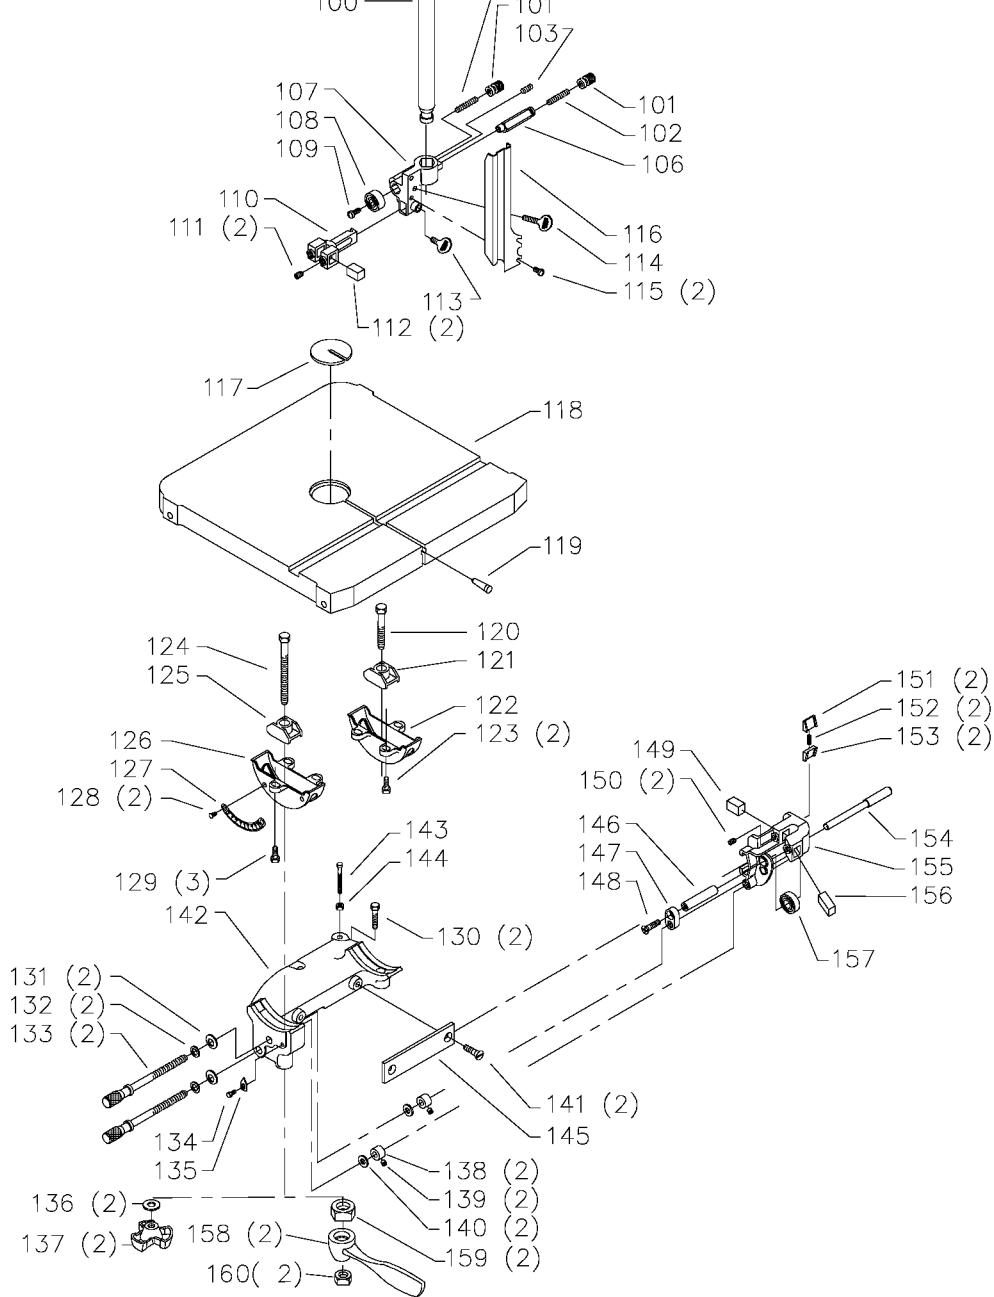

- 242 — MOTOR MOUNTING HARDWARE PACK
- BAND SAW MOUNTING HARDWARE PACK — 243
- 244 — STAND ASSEMBLY HARDWARE PACK

USE WITH MODELS 28-231 & 28-278

Parts List for 28-278 Type 1

Item Number	Part Number	Description	Qty Required
1	426023540049S	GUARD	1
2	406030600002	KNOB	1
3	426020710002	DOOR LOCK STUD	1
4	902012931513S	KEPS NUT	1
5	902010201227S	HEX JAM NUT	1
6	426034000008	UPPER WHEEL ASSY	1
7	426020940003S	TIRE	1
8	920040107273	BEARING	2
10	426021040006S	SPACER	1
11	901020121910	RD HD SCREW	1
12	904010101615	STEEL WASHER	1
13	426020540017	BLADE GUARD	1
14	901027631527	CAP SCREW	1
15	904010101615	STEEL WASHER	1
16	426023890004	UPPER FRAME ASSY	1
17	426021110006	STUD	1
18	426023540048	GUARD	1
19	902011331529S	1/4-20 FLANGED NUT	3
20	901027631527	CAP SCREW	2
21	904010101620S	WASHER	1
22	426021110001	HEX STUD	1
23	426021220003	DOOR CATCH	1
24	901020512860	SCREW	1
25	904010322477	SPECIAL WASHER	1
26	426021060004	UPPER WHEEL SHAFT	1
27	426020590001	HINGE	1
28	905155	KNOB	1

Parts List for 28-278 Type 1

Item Number	Part Number	Description	Qty Required
82	426020880002	STOP	1
85	49-220	HOSE ADAPTER	1
86	000000-00	No Longer Available	1
87	50-484	4IN TO 2-1/2IN PL AD	1
100	426020550001	GUIDE POST	1
101	902080413064S	NUT	2
102	901041500297S	SET SCREW	2
103	901041900207S	SET SCREW	1
106	426021060009S	HEXAGON SHAFT	1
107	426023550002S	UPPER BLADE GUIDE	1
107	426020890002S	BRACKET	1
108	920080201457S	BEARING	1
109	901030408015S	CAP SCREW	1
110	426020140004S	BRACKET	1
110	426023550003	BRACKET ASSY	1
111	901041900225S	SET SCREW	2
112	952020113254S	GUIDE BLOCK	2
113	901042601520S	THUMB SCREW	1
114	901042601528S	THUMB SCREW	1
115	901030408015S	CAP SCREW	2
116	426020540001	BLADE GUARD	1
117	426020630001S	INSERT-24SS ONLY	1
118	000000-00	No Longer Available	1
119	426020710001S	PIN	1
120	000000-00	No Longer Available	1
121	426020270001	CLAMP SHOE	1
122	426020950002S	TRUNNION	1