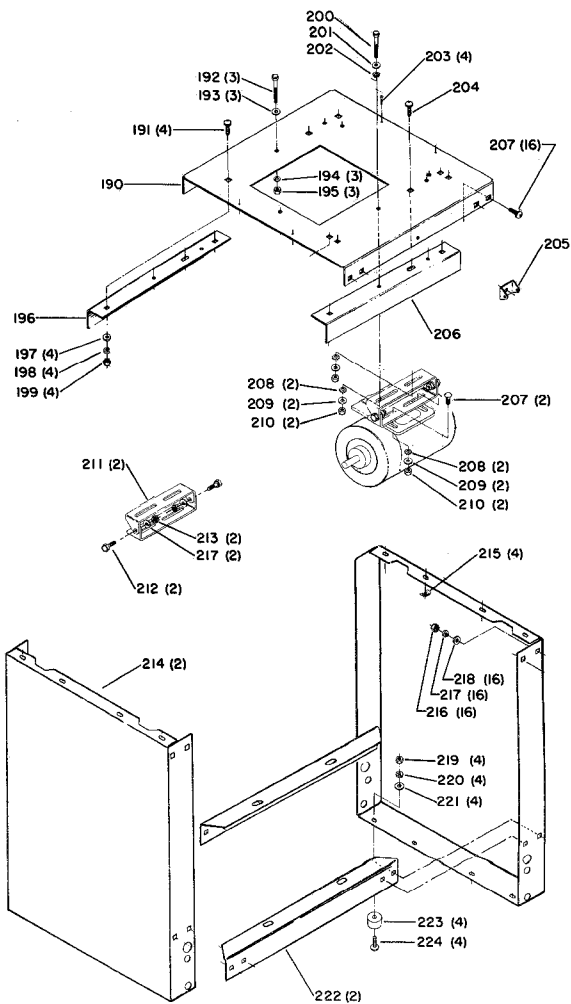

FOR 28-240 ONLY

FOR 28-285 ONLY

FOR 28-230 ONLY

FOR USE WITH 28-230 & 28-285 ONLY

Parts List for 28-285 Type 1

Item Number	Part Number	Description	Qty Required
1	000000-00	No Longer Available	2
2	000000-00	No Longer Available	1
3	000000-00	No Longer Available	1
4	000000-00	No Longer Available	1
5	902010201227S	HEX JAM NUT	1
6	426034000008	UPPER WHEEL ASSY	1
7	426020940003S	TIRE	1
8	426020790001	SPRING CLIP	2
9	904010101615	STEEL WASHER	2
10	000000-00	No Longer Available	1
11	000000-00	No Longer Available	1
12	000000-00	No Longer Available	1
13	000000-00	No Longer Available	1
14	920040107273	BEARING	1
14	920080205336	BEARING	1
15	904100313835	SPACER	1
15	000000-00	No Longer Available	1
16	426021060004	UPPER WHEEL SHAFT	1
17	426020590001	HINGE	1
18	905041413146	STEEL PIN	1
19	905155	KNOB	1
20	426020140003	SLIDING BRACKET	1
21	928010413386	COIL SPRING	1
22	904070105572	FIBRE WASHER	1
23	902020501317	SPEC NUT	1
24	902040101403	WING NUT	1
25	901042614005	SCREW	1

Parts List for 28-285 Type 1

Item Number	Part Number	Description	Qty Required
53	901041900225S	SET SCREW	2
54	952020113254S	GUIDE BLOCK	2
55	901041500297S	SET SCREW	1
56	902080413064S	NUT	1
57	901041900207S	SET SCREW	1
58	426021060009S	HEXAGON SHAFT	1
59	901042601528S	THUMB SCREW	1
60	901020100514	MACHINE SCREW	2
61	901042601520S	THUMB SCREW	1
62	426020540001	BLADE GUARD	1
63	426020630001S	INSERT-24SS ONLY	1
64	905010106711	ROLL PIN	1
65	426020910002	Use 426-02-391-0005	1
66	426020710001S	PIN	1
67	000000-00	No Longer Available	1
68	426020270001	CLAMP SHOE	1
69	426020950002S	TRUNNION	1
70	5140010-69	WASHER	3
71	901010600612S	CAP SCREW	3
72	426020880001S	STOP ROD	1
73	000000-00	No Longer Available	1
74	426023950005	TRUNNION ASSY	1
75	903030231333S	RIVIT	2
76	000000-00	No Longer Available	1
77	5140010-69	WASHER	3
78	901010600612S	CAP SCREW	3
79	901010600602	CAP SCREW	2