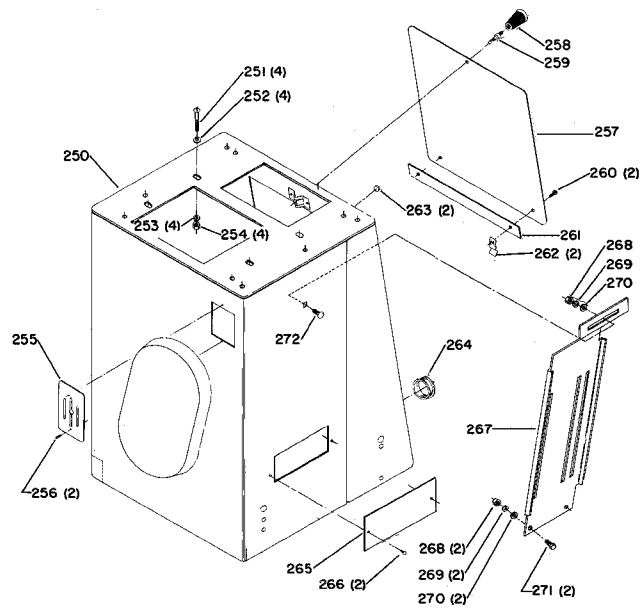

FOR 28-240 ONLY

FOR 28-285 ONLY

FOR 28-230 ONLY

FOR USE WITH 28-230 & 28-285 ONLY

Parts List for 28-285 Type 1

Item Number	Part Number	Description	Qty Required
1	000000-00	No Longer Available	2
2	000000-00	No Longer Available	1
3	000000-00	No Longer Available	1
4	000000-00	No Longer Available	1
5	902010201227S	HEX JAM NUT	1
6	426034000008	UPPER WHEEL ASSY	1
7	426020940003S	TIRE	1
8	426020790001	SPRING CLIP	2
9	904010101615	STEEL WASHER	2
10	000000-00	No Longer Available	1
11	000000-00	No Longer Available	1
12	000000-00	No Longer Available	1
13	000000-00	No Longer Available	1
14	920040107273	BEARING	1
14	920080205336	BEARING	1
15	904100313835	SPACER	1
15	000000-00	No Longer Available	1
16	426021060004	UPPER WHEEL SHAFT	1
17	426020590001	HINGE	1
18	905041413146	STEEL PIN	1
19	905155	KNOB	1
20	426020140003	SLIDING BRACKET	1
21	928010413386	COIL SPRING	1
22	904070105572	FIBRE WASHER	1
23	902020501317	SPEC NUT	1
24	902040101403	WING NUT	1
25	901042614005	SCREW	1

Parts List for 28-285 Type 1

Item Number	Part Number	Description	Qty Required
53	901041900225S	SET SCREW	2
54	952020113254S	GUIDE BLOCK	2
55	901041500297S	SET SCREW	1
56	902080413064S	NUT	1
57	901041900207S	SET SCREW	1
58	426021060009S	HEXAGON SHAFT	1
59	901042601528S	THUMB SCREW	1
60	901020100514	MACHINE SCREW	2
61	901042601520S	THUMB SCREW	1
62	426020540001	BLADE GUARD	1
63	426020630001S	INSERT-24SS ONLY	1
64	905010106711	ROLL PIN	1
65	426020910002	Use 426-02-391-0005	1
66	426020710001S	PIN	1
67	000000-00	No Longer Available	1
68	426020270001	CLAMP SHOE	1
69	426020950002S	TRUNNION	1
70	5140010-69	WASHER	3
71	901010600612S	CAP SCREW	3
72	426020880001S	STOP ROD	1
73	000000-00	No Longer Available	1
74	426023950005	TRUNNION ASSY	1
75	903030231333S	RIVIT	2
76	000000-00	No Longer Available	1
77	5140010-69	WASHER	3
78	901010600612S	CAP SCREW	3
79	901010600602	CAP SCREW	2