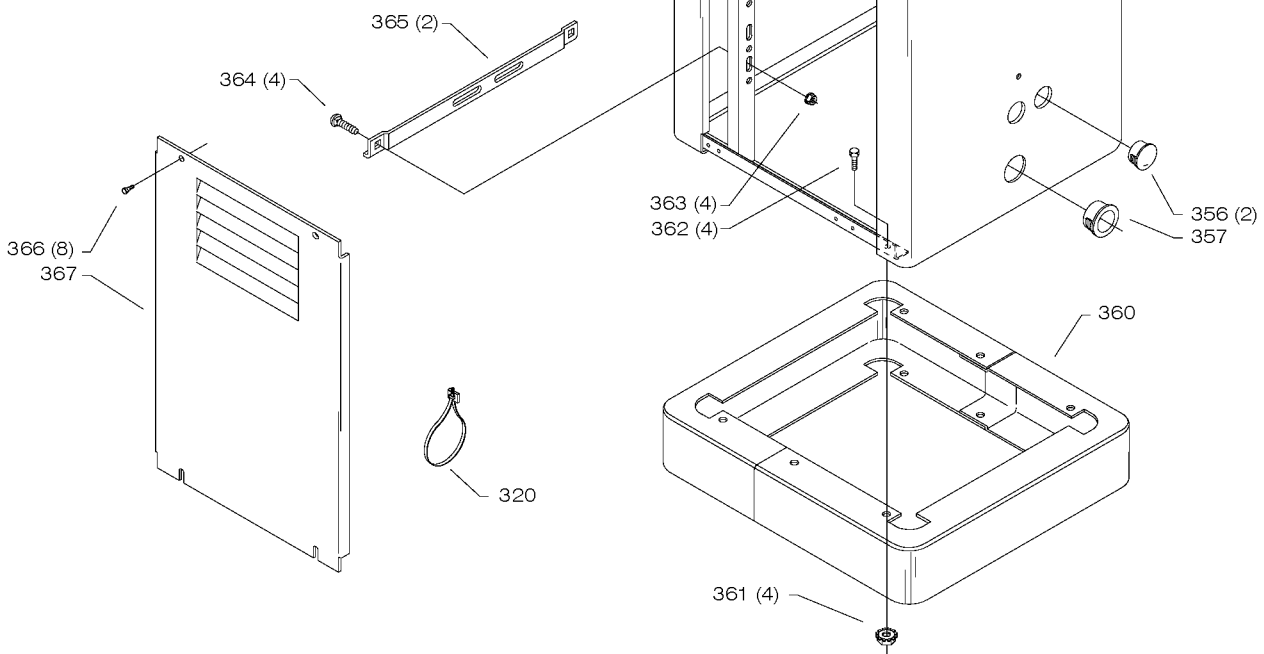

GUARD ASSEMBLY

Parts List for 28-306 Type 1

Item Number	Part Number	Description	Qty Required
1	426023540049S	GUARD	1
4	406030600002	KNOB	1
5	426020710002	DOOR LOCK STUD	1
6	902012931513S	KEPS NUT	1
7	902010201227S	HEX JAM NUT	1
9	426034000008	UPPER WHEEL ASSY	1
11	920040107273	BEARING	2
12	426020940003S	TIRE	1
13	426021040003S	SPACER	1
14	901020121910	RD HD SCREW	1
15	904010101615	STEEL WASHER	1
16	426020540017	BLADE GUARD	1
17	426023890004	UPPER FRAME ASSY	1
18	426021110006	STUD	1
19	904010101615	STEEL WASHER	1
20	901027631527	CAP SCREW	1
21	426023540048	GUARD	1
22	902011331529S	1/4-20 FLANGED NUT	3
23	901027631527	CAP SCREW	2
24	904010101620S	WASHER	1
25	426021110001	HEX STUD	1
26	426021220003	DOOR CATCH	1
27	901020512860	SCREW	1
28	904010322477	SPECIAL WASHER	1
29	426021060004	UPPER WHEEL SHAFT	1
30	426020590001	HINGE	1
31	905041413146	STEEL PIN	1

Parts List for 28-306 Type 1

Item Number	Part Number	Description	Qty Required
60	902012931513S	KEPS NUT	1
61	406030600002	KNOB	1
62	426020710003	PIN	1
63	426020740001	RUBBER BALL	1
64	901041900225S	SET SCREW	1
70	49-220	HOSE ADAPTER	1
71	000000-00	No Longer Available	1
72	50-484	4IN TO 2-1/2IN PL AD	1
100	902012012560	JAM NUT	1
101	426034000006	LOWER WHEEL	1
102	426020940003S	TIRE	1
103	920080205398	BEARING	1
104	905040714460	DOWEL PIN	4
105	000000-00	No Longer Available	1
105	000000-00	No Longer Available	1
106	906000002437	1/2 PIPE PLUG	1
107	906000003545	90 DEG STREET ELL	1
108	906000002438	1/8 PIPE PLUG	1
109	000000-00	No Longer Available	1
110	901041700261	SET SCREW	1
111	904102113871	KNOB	1
112	426030170001	BUSHING	1
113	426031080002	SHIFT ROD	1
114	426030170003	FELT BUSHING	1
115	908000003695	O RING	1
116	927011002640	HI-PRO KEY	3
117	426031060013	SHAFT	1