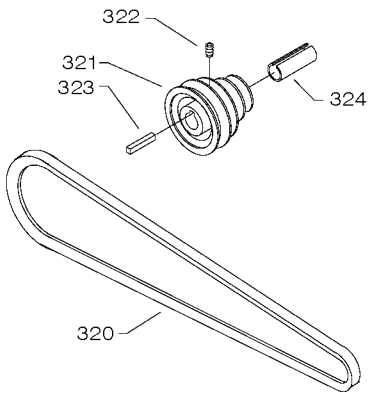

GUARD ASSEMBLY

Parts List for 28-306 Type 1

Item Number	Part Number	Description	Qty Required
1	426023540049S	GUARD	1
4	406030600002	KNOB	1
5	426020710002	DOOR LOCK STUD	1
6	902012931513S	KEPS NUT	1
7	902010201227S	HEX JAM NUT	1
9	426034000008	UPPER WHEEL ASSY	1
11	920040107273	BEARING	2
12	426020940003S	TIRE	1
13	426021040003S	SPACER	1
14	901020121910	RD HD SCREW	1
15	904010101615	STEEL WASHER	1
16	426020540017	BLADE GUARD	1
17	426023890004	UPPER FRAME ASSY	1
18	426021110006	STUD	1
19	904010101615	STEEL WASHER	1
20	901027631527	CAP SCREW	1
21	426023540048	GUARD	1
22	902011331529S	1/4-20 FLANGED NUT	3
23	901027631527	CAP SCREW	2
24	904010101620S	WASHER	1
25	426021110001	HEX STUD	1
26	426021220003	DOOR CATCH	1
27	901020512860	SCREW	1
28	904010322477	SPECIAL WASHER	1
29	426021060004	UPPER WHEEL SHAFT	1
30	426020590001	HINGE	1
31	905041413146	STEEL PIN	1

Parts List for 28-306 Type 1

Item Number	Part Number	Description	Qty Required
60	902012931513S	KEPS NUT	1
61	406030600002	KNOB	1
62	426020710003	PIN	1
63	426020740001	RUBBER BALL	1
64	901041900225S	SET SCREW	1
70	49-220	HOSE ADAPTER	1
71	000000-00	No Longer Available	1
72	50-484	4IN TO 2-1/2IN PL AD	1
100	902012012560	JAM NUT	1
101	426034000006	LOWER WHEEL	1
102	426020940003S	TIRE	1
103	920080205398	BEARING	1
104	905040714460	DOWEL PIN	4
105	000000-00	No Longer Available	1
105	000000-00	No Longer Available	1
106	906000002437	1/2 PIPE PLUG	1
107	906000003545	90 DEG STREET ELL	1
108	906000002438	1/8 PIPE PLUG	1
109	000000-00	No Longer Available	1
110	901041700261	SET SCREW	1
111	904102113871	KNOB	1
112	426030170001	BUSHING	1
113	426031080002	SHIFT ROD	1
114	426030170003	FELT BUSHING	1
115	908000003695	O RING	1
116	927011002640	HI-PRO KEY	3
117	426031060013	SHAFT	1