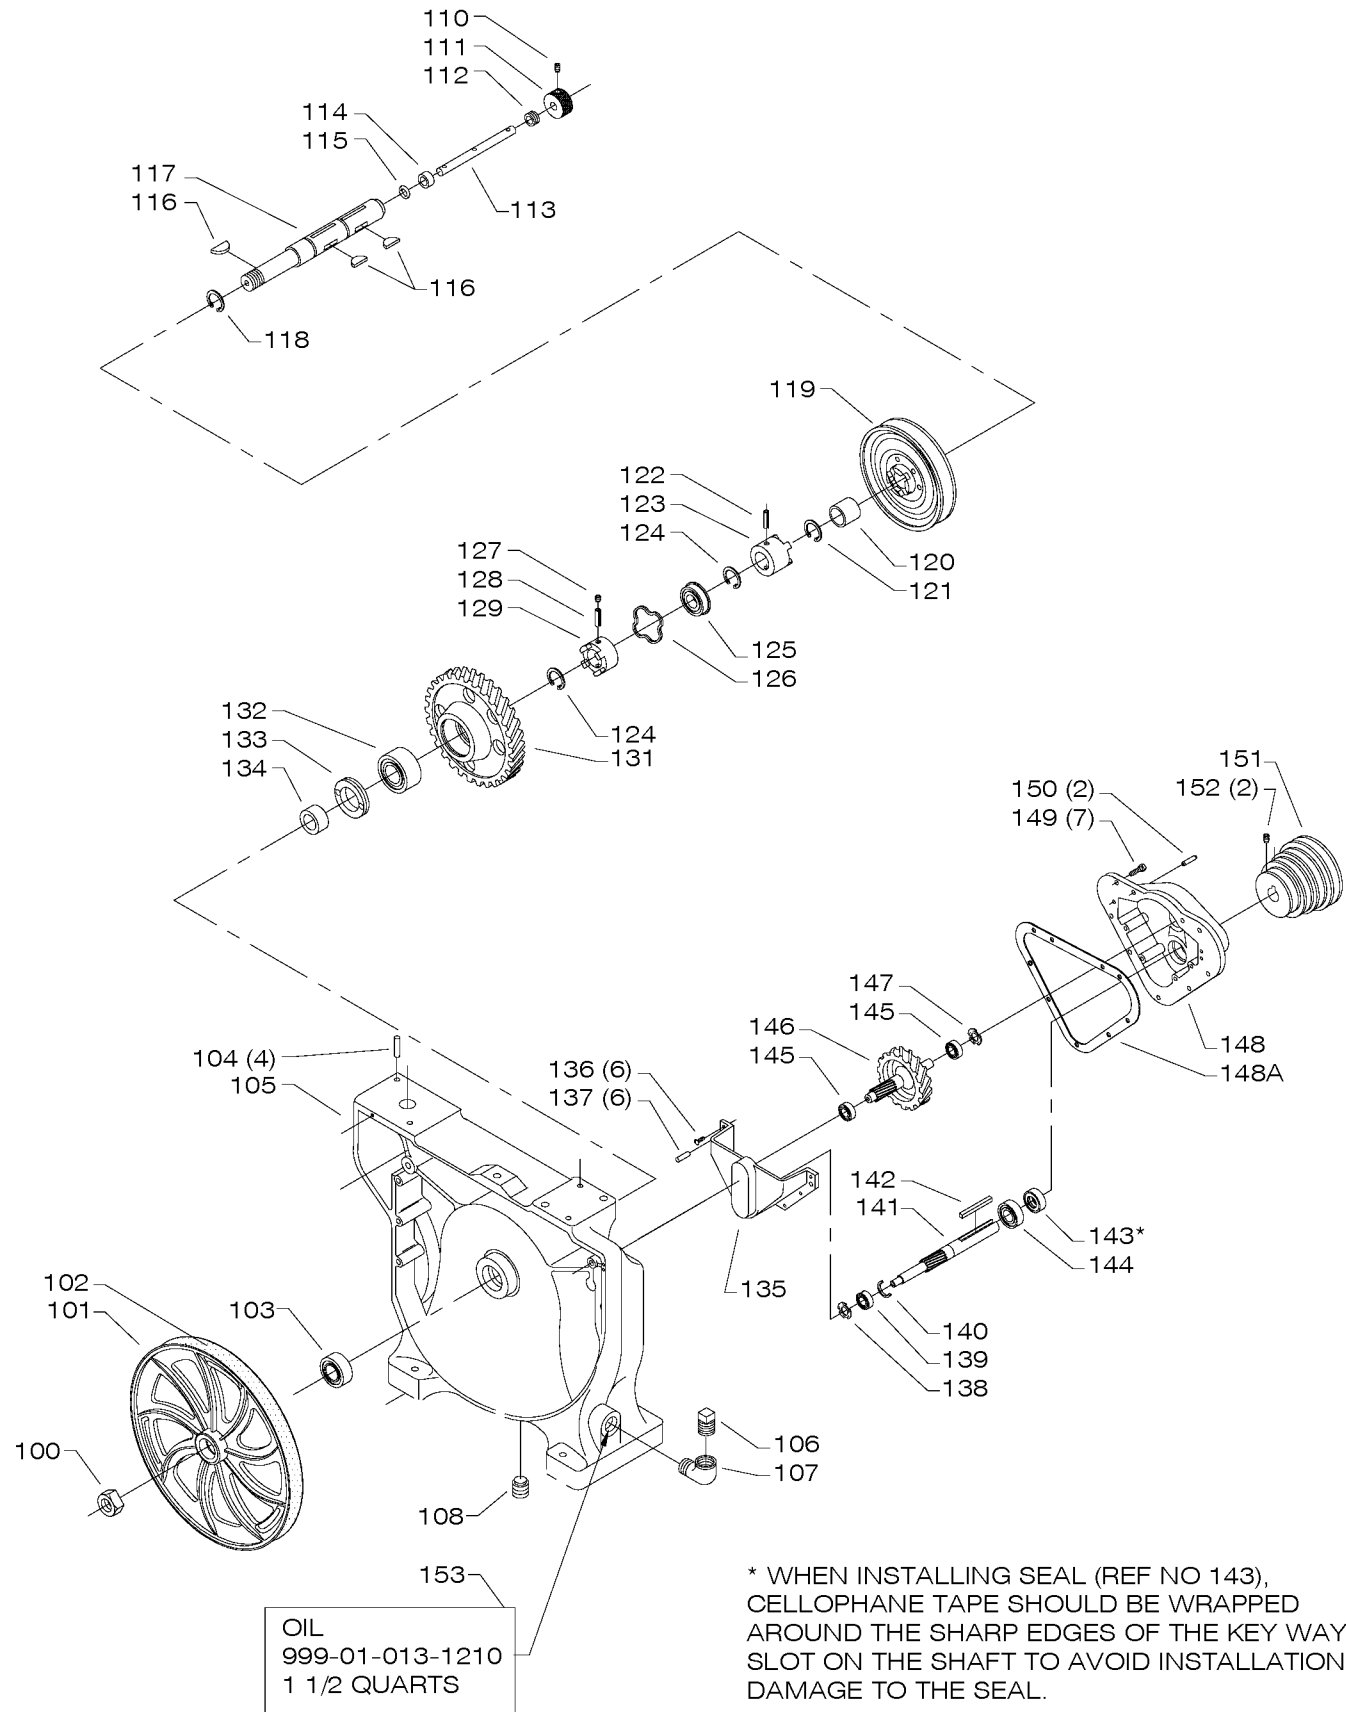

GUARD ASSEMBLY

Parts List for 28-306 Type 1

Item Number	Part Number	Description	Qty Required
1	426023540049S	GUARD	1
4	406030600002	KNOB	1
5	426020710002	DOOR LOCK STUD	1
6	902012931513S	KEPS NUT	1
7	902010201227S	HEX JAM NUT	1
9	426034000008	UPPER WHEEL ASSY	1
11	920040107273	BEARING	2
12	426020940003S	TIRE	1
13	426021040003S	SPACER	1
14	901020121910	RD HD SCREW	1
15	904010101615	STEEL WASHER	1
16	426020540017	BLADE GUARD	1
17	426023890004	UPPER FRAME ASSY	1
18	426021110006	STUD	1
19	904010101615	STEEL WASHER	1
20	901027631527	CAP SCREW	1
21	426023540048	GUARD	1
22	902011331529S	1/4-20 FLANGED NUT	3
23	901027631527	CAP SCREW	2
24	904010101620S	WASHER	1
25	426021110001	HEX STUD	1
26	426021220003	DOOR CATCH	1
27	901020512860	SCREW	1
28	904010322477	SPECIAL WASHER	1
29	426021060004	UPPER WHEEL SHAFT	1
30	426020590001	HINGE	1
31	905041413146	STEEL PIN	1

Parts List for 28-306 Type 1

Item Number	Part Number	Description	Qty Required
60	902012931513S	KEPS NUT	1
61	406030600002	KNOB	1
62	426020710003	PIN	1
63	426020740001	RUBBER BALL	1
64	901041900225S	SET SCREW	1
70	49-220	HOSE ADAPTER	1
71	000000-00	No Longer Available	1
72	50-484	4IN TO 2-1/2IN PL AD	1
100	902012012560	JAM NUT	1
101	426034000006	LOWER WHEEL	1
102	426020940003S	TIRE	1
103	920080205398	BEARING	1
104	905040714460	DOWEL PIN	4
105	000000-00	No Longer Available	1
105	000000-00	No Longer Available	1
106	906000002437	1/2 PIPE PLUG	1
107	906000003545	90 DEG STREET ELL	1
108	906000002438	1/8 PIPE PLUG	1
109	000000-00	No Longer Available	1
110	901041700261	SET SCREW	1
111	904102113871	KNOB	1
112	426030170001	BUSHING	1
113	426031080002	SHIFT ROD	1
114	426030170003	FELT BUSHING	1
115	908000003695	O RING	1
116	927011002640	HI-PRO KEY	3
117	426031060013	SHAFT	1