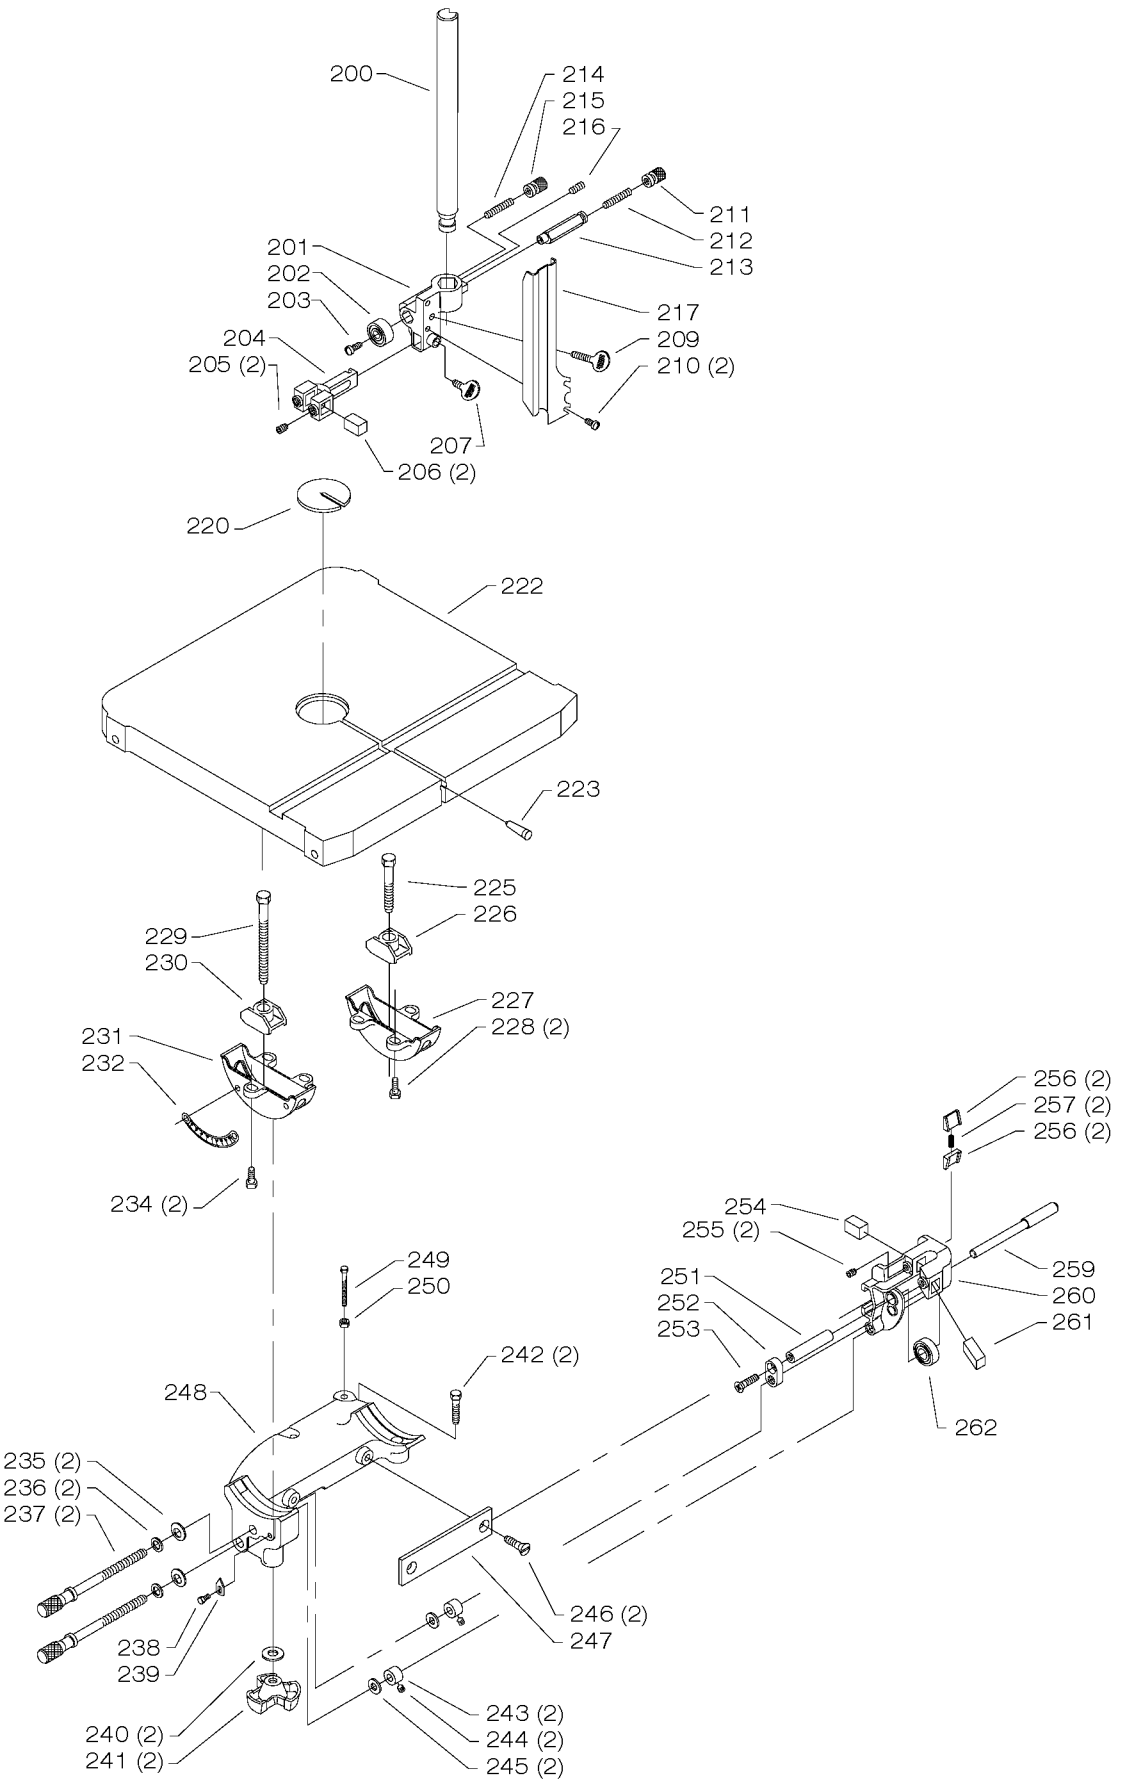

GUARD ASSEMBLY

Parts List for 28-306 Type 1

Item Number	Part Number	Description	Qty Required
1	426023540049S	GUARD	1
4	406030600002	KNOB	1
5	426020710002	DOOR LOCK STUD	1
6	902012931513S	KEPS NUT	1
7	902010201227S	HEX JAM NUT	1
9	426034000008	UPPER WHEEL ASSY	1
11	920040107273	BEARING	2
12	426020940003S	TIRE	1
13	426021040003S	SPACER	1
14	901020121910	RD HD SCREW	1
15	904010101615	STEEL WASHER	1
16	426020540017	BLADE GUARD	1
17	426023890004	UPPER FRAME ASSY	1
18	426021110006	STUD	1
19	904010101615	STEEL WASHER	1
20	901027631527	CAP SCREW	1
21	426023540048	GUARD	1
22	902011331529S	1/4-20 FLANGED NUT	3
23	901027631527	CAP SCREW	2
24	904010101620S	WASHER	1
25	426021110001	HEX STUD	1
26	426021220003	DOOR CATCH	1
27	901020512860	SCREW	1
28	904010322477	SPECIAL WASHER	1
29	426021060004	UPPER WHEEL SHAFT	1
30	426020590001	HINGE	1
31	905041413146	STEEL PIN	1

Parts List for 28-306 Type 1

Item Number	Part Number	Description	Qty Required
60	902012931513S	KEPS NUT	1
61	406030600002	KNOB	1
62	426020710003	PIN	1
63	426020740001	RUBBER BALL	1
64	901041900225S	SET SCREW	1
70	49-220	HOSE ADAPTER	1
71	000000-00	No Longer Available	1
72	50-484	4IN TO 2-1/2IN PL AD	1
100	902012012560	JAM NUT	1
101	426034000006	LOWER WHEEL	1
102	426020940003S	TIRE	1
103	920080205398	BEARING	1
104	905040714460	DOWEL PIN	4
105	000000-00	No Longer Available	1
105	000000-00	No Longer Available	1
106	906000002437	1/2 PIPE PLUG	1
107	906000003545	90 DEG STREET ELL	1
108	906000002438	1/8 PIPE PLUG	1
109	000000-00	No Longer Available	1
110	901041700261	SET SCREW	1
111	904102113871	KNOB	1
112	426030170001	BUSHING	1
113	426031080002	SHIFT ROD	1
114	426030170003	FELT BUSHING	1
115	908000003695	O RING	1
116	927011002640	HI-PRO KEY	3
117	426031060013	SHAFT	1