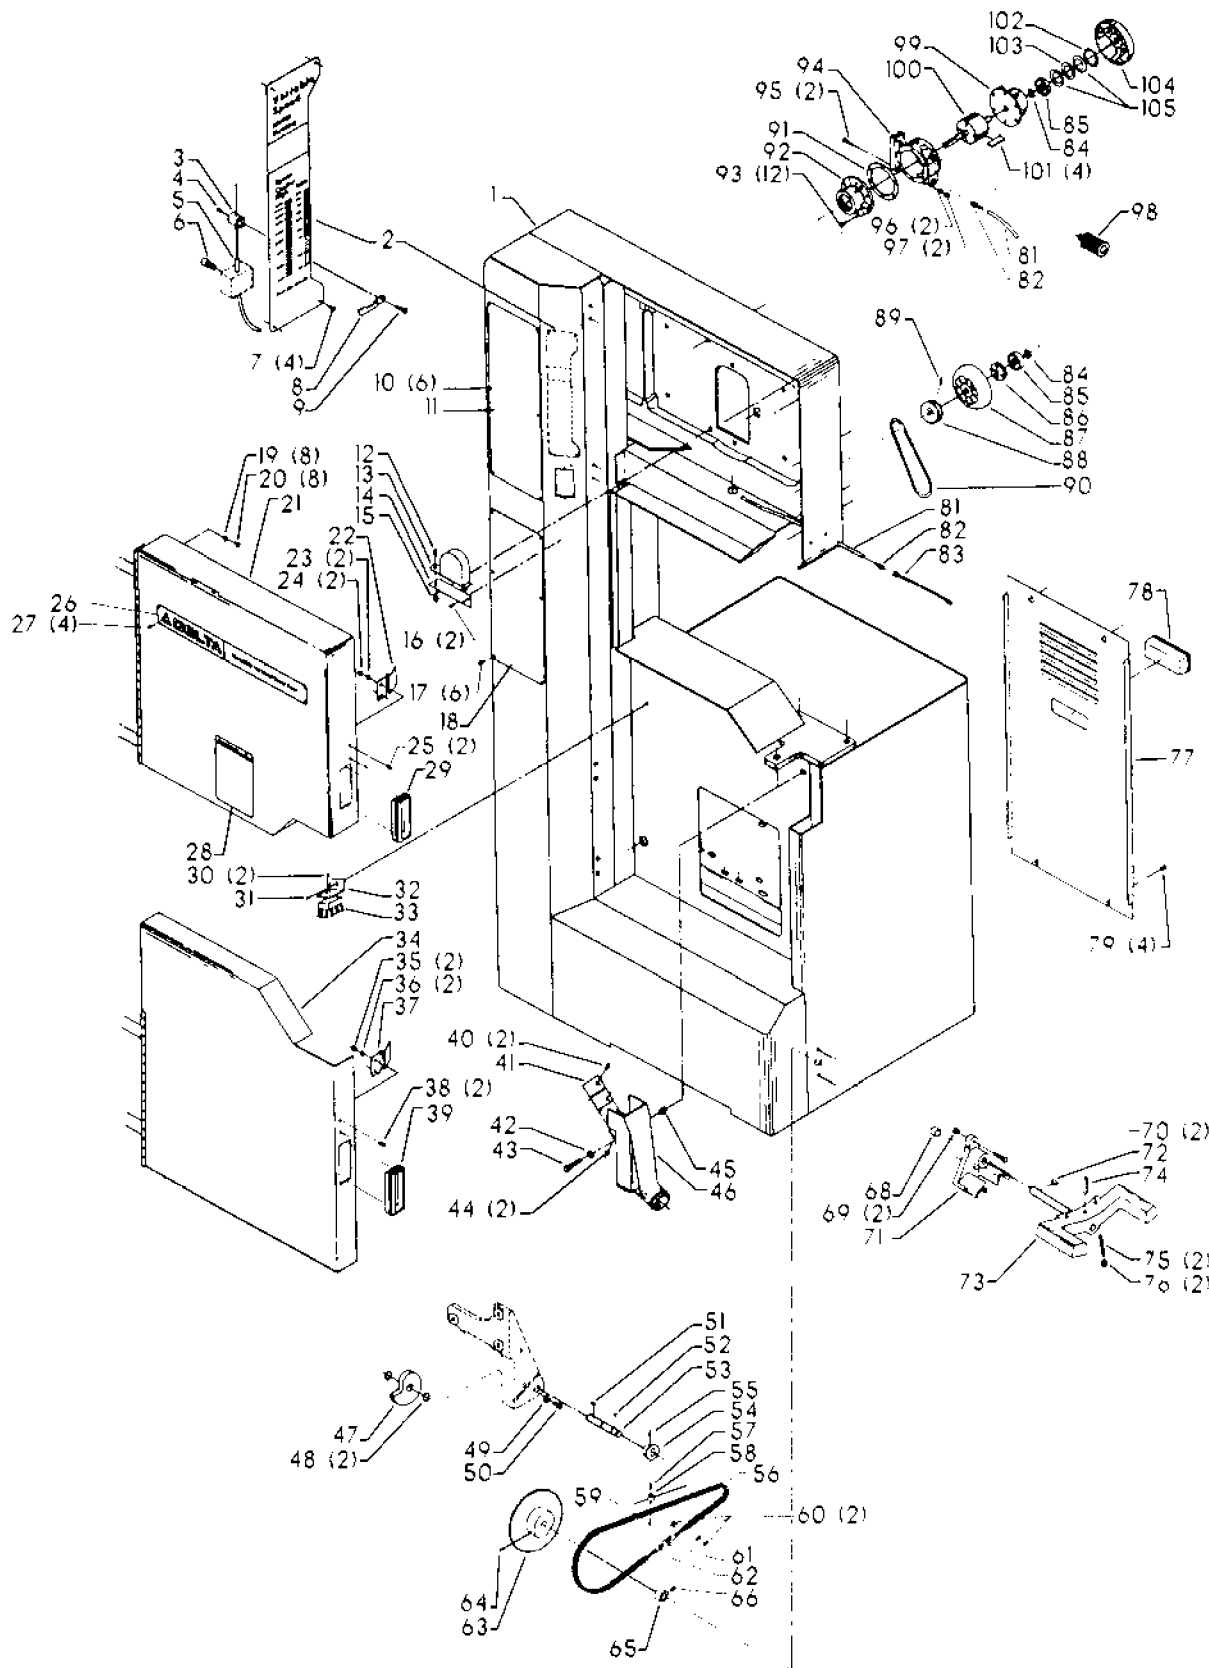

VARIABLE SPEED BAND SAW (For Units w/Serial No 94-D38977 & Higher)

DATED 4-29-94

Parts List for 28-345 Type 2

Item Number	Part Number	Description	Qty Required
1	000000-00	No Longer Available	1
2	426050720001	SPEED CHART	1
3	426050555002	GUIDE	1
4	901041900286	SET SCREW	1
5	426053285001	CLUTCH ASSY	1
6	901030100763	CAP SCREW	1
7	901064502250S	DRIVE SCREW	4
8	000000-00	No Longer Available	1
9	901020100554	MACHINE SCREW	1
10	901064502250S	DRIVE SCREW	6
11	426050725030	PLATE	1
12	901020100514	MACHINE SCREW	1
13	426050325001	COUNTER BALANCE	1
14	000000-00	No Longer Available	1
15	489026-00	HEX NUT	1
16	000000-00	No Longer Available	2
17	901020100502	MACHINE SCREW	6
18	000000-00	No Longer Available	1
19	491958-00	LOCK WASHER	8
20	901021400584	SCREW	8
21	000000-00	No Longer Available	1
22	426050685001	LATCH	1
23	5140099-99	LOCK WASHER	2
24	902011201203S	HEX NUT	2
25	901020100561S	MACHINE SCREW	2
26	426047540001	NAMEPLATE	1
27	901064502250S	DRIVE SCREW	4

Parts List for 28-345 Type 2

Item Number	Part Number	Description	Qty Required
55	901041500202	SET SCREW	1
56	426053235002	CHAIN ASSY	1
57	901041900286	SET SCREW	1
58	426050555002	GUIDE	1
59	901020100554	MACHINE SCREW	1
60	000000-00	No Longer Available	2
61	000000-00	No Longer Available	1
62	902011201216	HEX NUT	1
63	000000-00	No Longer Available	1
64	901041500202	SET SCREW	1
65	904100212096	COLLAR	1
66	901041500206	SET SCREW	1
68	426040175001	BRASS BUSHING	1
69	902010205435S	JAM NUT	2
70	901010600649S	CAP SCREW	2
71	000000-00	No Longer Available	1
72	000000-00	No Longer Available	1
73	426053675002	LEVER ASSY	1
74	905010106716	ROLL PIN	1
75	901041900214	SET SCREW	2
76	489191-00	HEX NUT	2
77	426050315018	REAR COVER	1
78	000000-00	No Longer Available	1
79	901021400584	SCREW	4
81	426050615001	HOSE	1
82	000000-00	No Longer Available	1
83	426053615001	HOSE ASSY	1