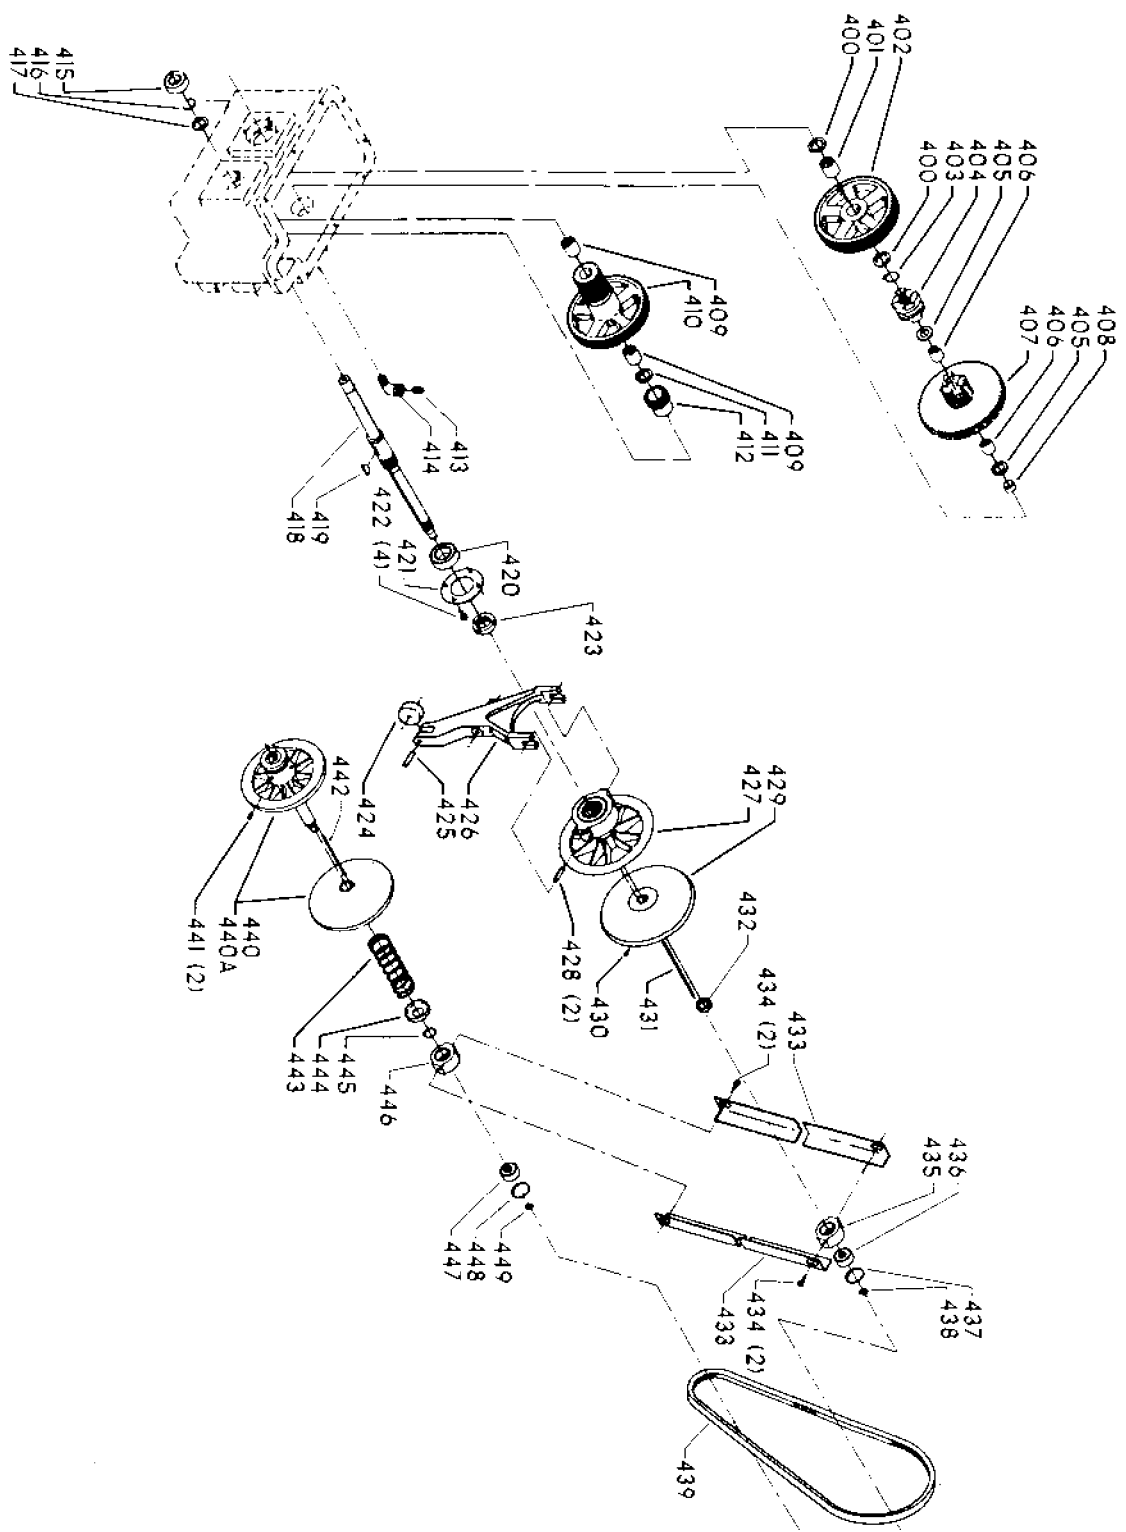

VARIABLE SPEED BAND SAW (For Units w/Serial No 94-D38977 & Higher)

DATED 4-29-94

Parts List for 28-345 Type 2

Item Number	Part Number	Description	Qty Required
1	000000-00	No Longer Available	1
2	426050720001	SPEED CHART	1
3	426050555002	GUIDE	1
4	901041900286	SET SCREW	1
5	426053285001	CLUTCH ASSY	1
6	901030100763	CAP SCREW	1
7	901064502250S	DRIVE SCREW	4
8	000000-00	No Longer Available	1
9	901020100554	MACHINE SCREW	1
10	901064502250S	DRIVE SCREW	6
11	426050725030	PLATE	1
12	901020100514	MACHINE SCREW	1
13	426050325001	COUNTER BALANCE	1
14	000000-00	No Longer Available	1
15	489026-00	HEX NUT	1
16	000000-00	No Longer Available	2
17	901020100502	MACHINE SCREW	6
18	000000-00	No Longer Available	1
19	491958-00	LOCK WASHER	8
20	901021400584	SCREW	8
21	000000-00	No Longer Available	1
22	426050685001	LATCH	1
23	5140099-99	LOCK WASHER	2
24	902011201203S	HEX NUT	2
25	901020100561S	MACHINE SCREW	2
26	426047540001	NAMEPLATE	1
27	901064502250S	DRIVE SCREW	4

Parts List for 28-345 Type 2

Item Number	Part Number	Description	Qty Required
316	489026-00	HEX NUT	1
317	426040045003	STOP BAR	1
318	901010600642	CAP SCREW	1
319	901010600632	CAP SCREW	2
320	426020270001	CLAMP SHOE	2
321	426040955001	FRONT TRUNNION	1
322	402050755001	POINTER	1
323	901020100502	MACHINE SCREW	1
324	000000-00	No Longer Available	1
325	000000-00	No Longer Available	1
326	901064502252	DRIVE SCREW	2
327	000000-00	No Longer Available	2
328	426050725031	LUBE PLATE	1
329	901064502250S	DRIVE SCREW	4
330	426054005010	LOWER WHEEL ASSY	1
331	426040945002	TIRE	1
332	000000-00	No Longer Available	2
333	000000-00	No Longer Available	1
334	901010600617	CAP SCREW	1
335	904010101615	STEEL WASHER	2
336	901010600648S	CAP SCREW	2
337	426040795005	JAM NUT	1
338	901010600605	CAP SCREW	4
339	426050725019	PLATE	1
340	920040224022	BEARING	1
341	927030102653S	KEY	1
342	426051065010	SHAFT	1