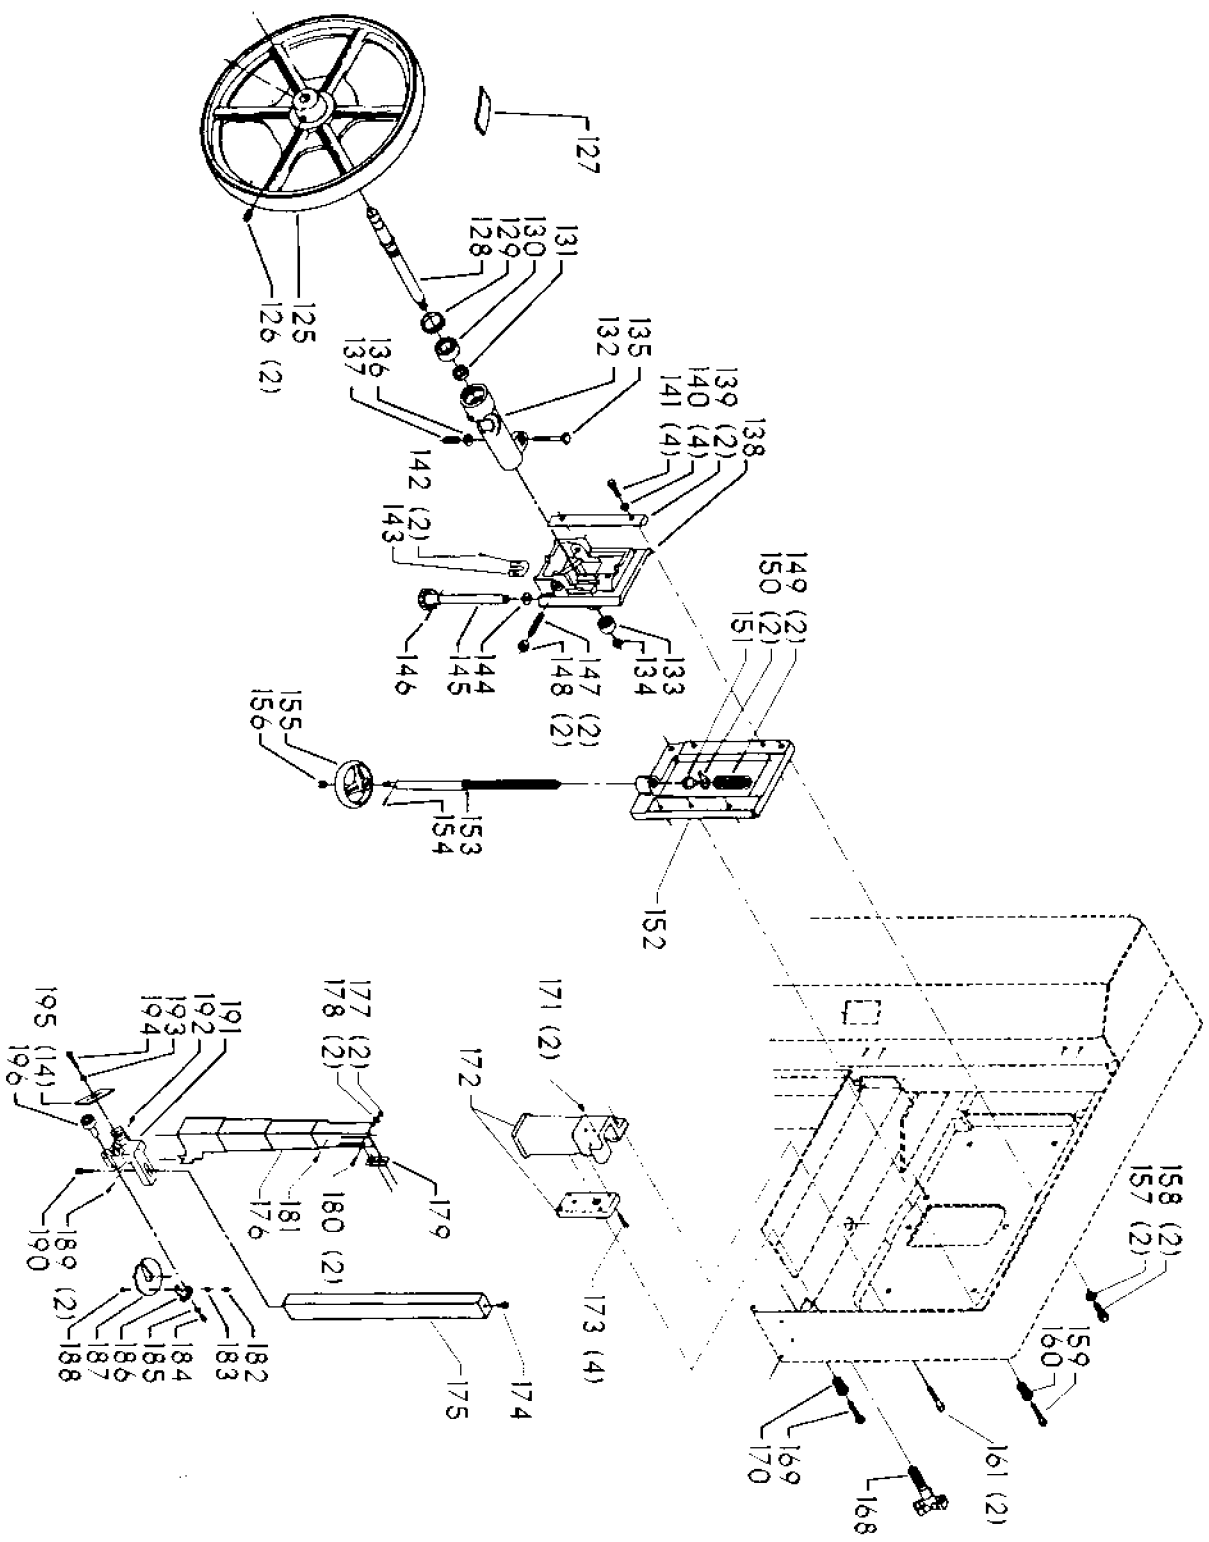

VARIABLE SPEED BAND SAW (For Units w/Serial No 94-D38977 & Higher)

DATED 4-29-94

Parts List for 28-345 Type 2

Item Number	Part Number	Description	Qty Required
1	000000-00	No Longer Available	1
2	426050720001	SPEED CHART	1
3	426050555002	GUIDE	1
4	901041900286	SET SCREW	1
5	426053285001	CLUTCH ASSY	1
6	901030100763	CAP SCREW	1
7	901064502250S	DRIVE SCREW	4
8	000000-00	No Longer Available	1
9	901020100554	MACHINE SCREW	1
10	901064502250S	DRIVE SCREW	6
11	426050725030	PLATE	1
12	901020100514	MACHINE SCREW	1
13	426050325001	COUNTER BALANCE	1
14	000000-00	No Longer Available	1
15	489026-00	HEX NUT	1
16	000000-00	No Longer Available	2
17	901020100502	MACHINE SCREW	6
18	000000-00	No Longer Available	1
19	491958-00	LOCK WASHER	8
20	901021400584	SCREW	8
21	000000-00	No Longer Available	1
22	426050685001	LATCH	1
23	5140099-99	LOCK WASHER	2
24	902011201203S	HEX NUT	2
25	901020100561S	MACHINE SCREW	2
26	426047540001	NAMEPLATE	1
27	901064502250S	DRIVE SCREW	4

Parts List for 28-345 Type 2

Item Number	Part Number	Description	Qty Required
55	901041500202	SET SCREW	1
56	426053235002	CHAIN ASSY	1
57	901041900286	SET SCREW	1
58	426050555002	GUIDE	1
59	901020100554	MACHINE SCREW	1
60	000000-00	No Longer Available	2
61	000000-00	No Longer Available	1
62	902011201216	HEX NUT	1
63	000000-00	No Longer Available	1
64	901041500202	SET SCREW	1
65	904100212096	COLLAR	1
66	901041500206	SET SCREW	1
68	426040175001	BRASS BUSHING	1
69	902010205435S	JAM NUT	2
70	901010600649S	CAP SCREW	2
71	000000-00	No Longer Available	1
72	000000-00	No Longer Available	1
73	426053675002	LEVER ASSY	1
74	905010106716	ROLL PIN	1
75	901041900214	SET SCREW	2
76	489191-00	HEX NUT	2
77	426050315018	REAR COVER	1
78	000000-00	No Longer Available	1
79	901021400584	SCREW	4
81	426050615001	HOSE	1
82	000000-00	No Longer Available	1
83	426053615001	HOSE ASSY	1