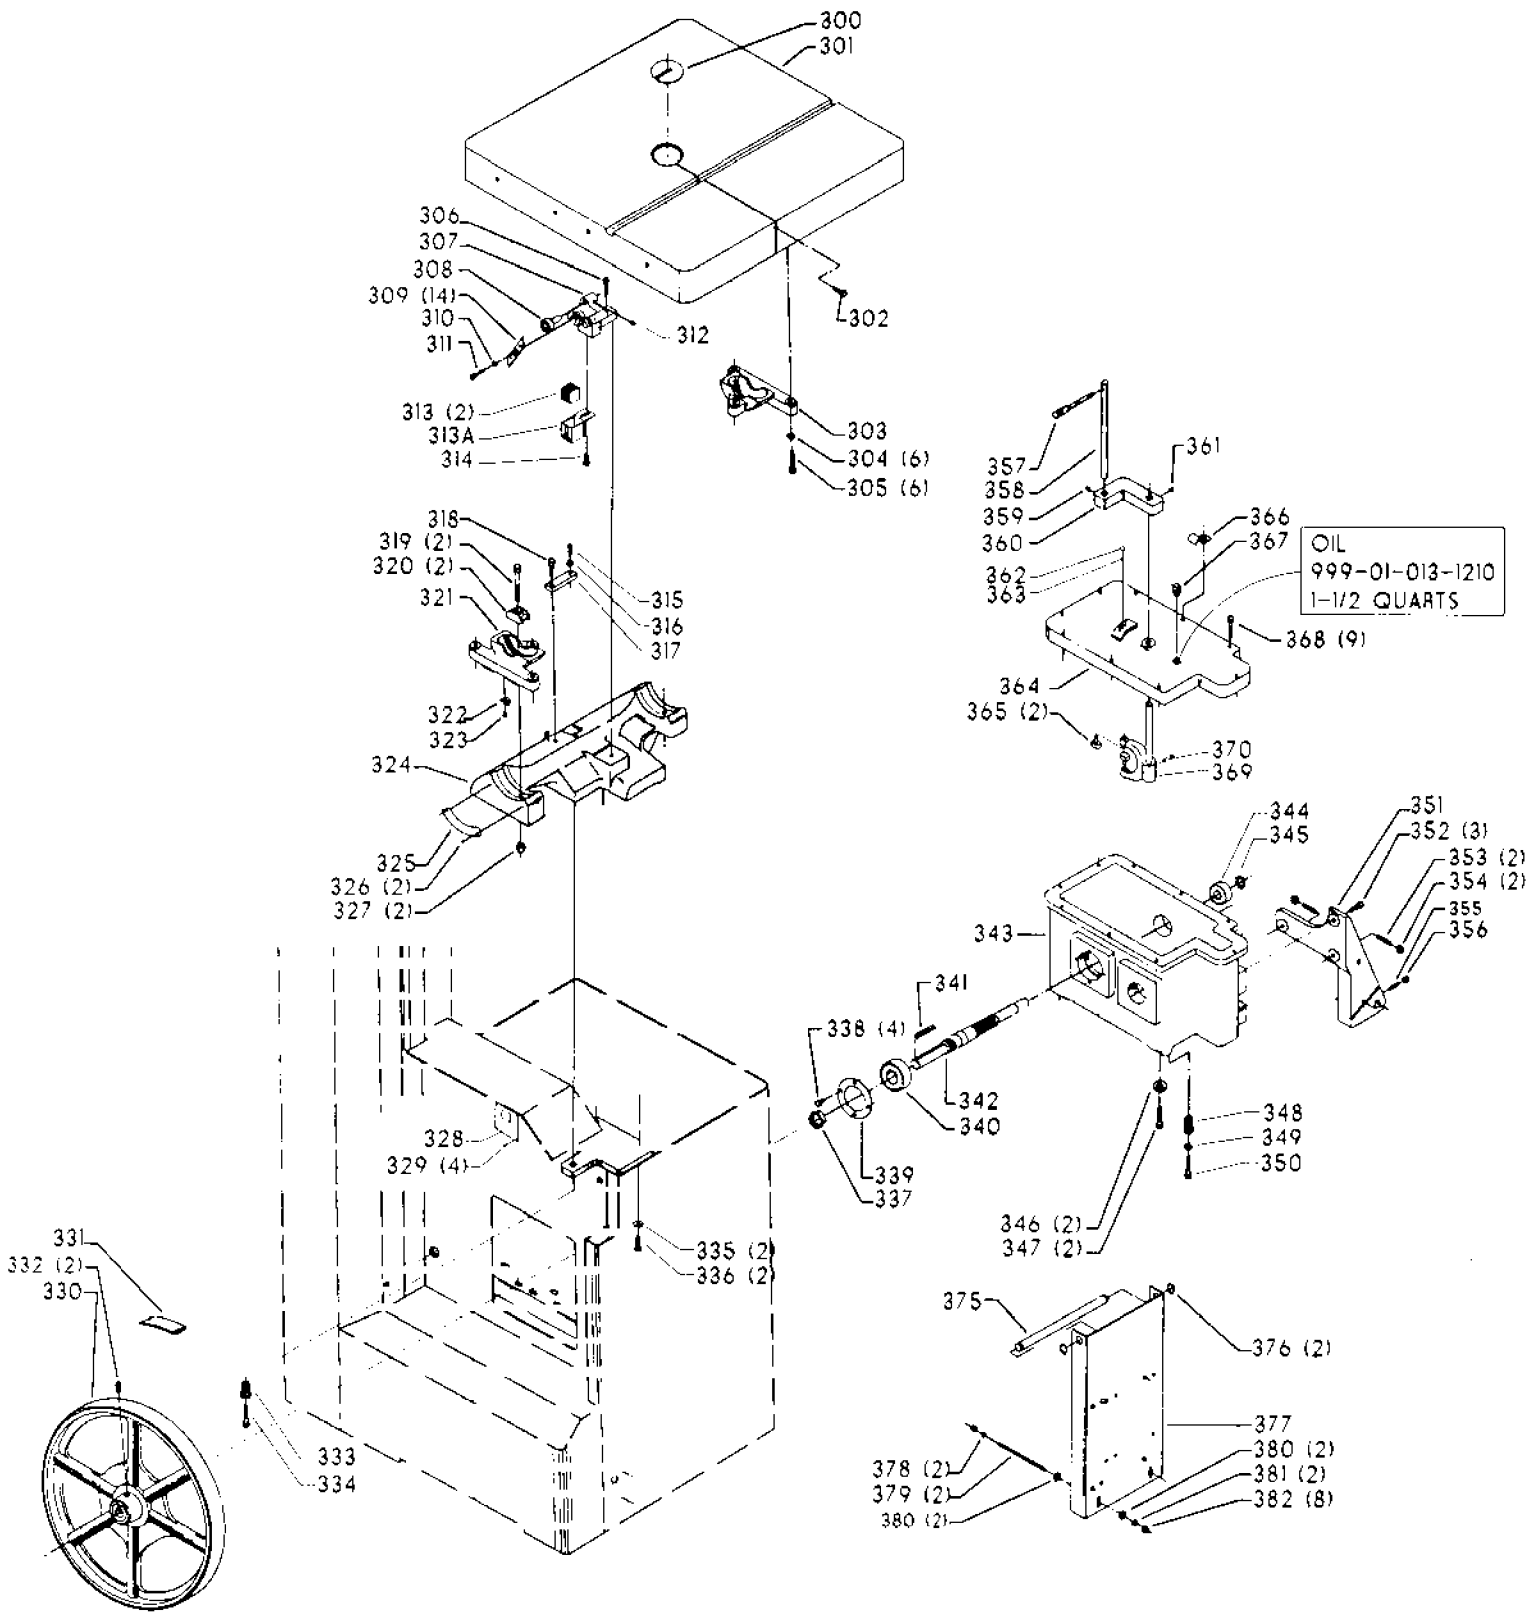

VARIABLE SPEED BAND SAW (For Units w/Serial No 94-D38977 & Higher)

DATED 4-29-94

Parts List for 28-345 Type 2

Item Number	Part Number	Description	Qty Required
1	000000-00	No Longer Available	1
2	426050720001	SPEED CHART	1
3	426050555002	GUIDE	1
4	901041900286	SET SCREW	1
5	426053285001	CLUTCH ASSY	1
6	901030100763	CAP SCREW	1
7	901064502250S	DRIVE SCREW	4
8	000000-00	No Longer Available	1
9	901020100554	MACHINE SCREW	1
10	901064502250S	DRIVE SCREW	6
11	426050725030	PLATE	1
12	901020100514	MACHINE SCREW	1
13	426050325001	COUNTER BALANCE	1
14	000000-00	No Longer Available	1
15	489026-00	HEX NUT	1
16	000000-00	No Longer Available	2
17	901020100502	MACHINE SCREW	6
18	000000-00	No Longer Available	1
19	491958-00	LOCK WASHER	8
20	901021400584	SCREW	8
21	000000-00	No Longer Available	1
22	426050685001	LATCH	1
23	5140099-99	LOCK WASHER	2
24	902011201203S	HEX NUT	2
25	901020100561S	MACHINE SCREW	2
26	426047540001	NAMEPLATE	1
27	901064502250S	DRIVE SCREW	4

Parts List for 28-345 Type 2

Item Number	Part Number	Description	Qty Required
55	901041500202	SET SCREW	1
56	426053235002	CHAIN ASSY	1
57	901041900286	SET SCREW	1
58	426050555002	GUIDE	1
59	901020100554	MACHINE SCREW	1
60	000000-00	No Longer Available	2
61	000000-00	No Longer Available	1
62	902011201216	HEX NUT	1
63	000000-00	No Longer Available	1
64	901041500202	SET SCREW	1
65	904100212096	COLLAR	1
66	901041500206	SET SCREW	1
68	426040175001	BRASS BUSHING	1
69	902010205435S	JAM NUT	2
70	901010600649S	CAP SCREW	2
71	000000-00	No Longer Available	1
72	000000-00	No Longer Available	1
73	426053675002	LEVER ASSY	1
74	905010106716	ROLL PIN	1
75	901041900214	SET SCREW	2
76	489191-00	HEX NUT	2
77	426050315018	REAR COVER	1
78	000000-00	No Longer Available	1
79	901021400584	SCREW	4
81	426050615001	HOSE	1
82	000000-00	No Longer Available	1
83	426053615001	HOSE ASSY	1